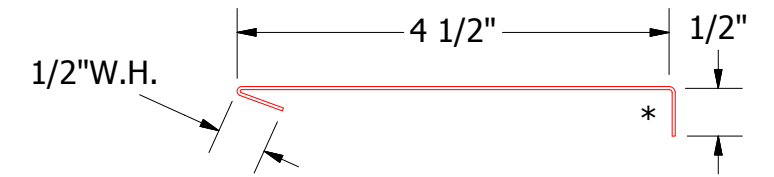

Vertical Panel

MPA550 - Head Trim

MPA690 - Head Angle Trim

ATAS INTERNATIONAL, INC
 Allentown PA
 610-395-8445
 Mesa AZ
 480-558-7210

TITLE MultiPurposePanel Head Detail

REV. NO.	DATE	DESCRIPTION OF REVISION	BY	APP	DWG. NO.	DR	DATE	MBP	7/12/2016
						APP	DATE	DAS	7/29/16
						SH. SIZE	SCALE	B	X:X