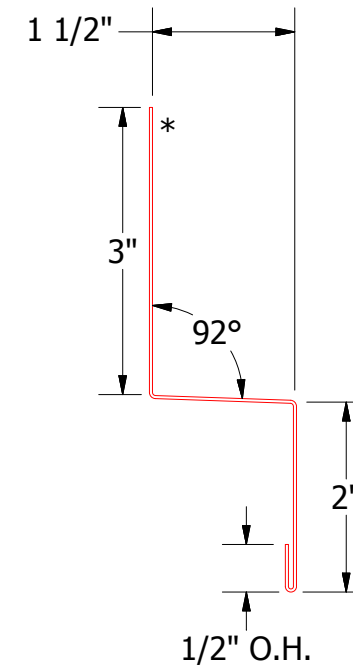

Vertical Panel

MPA550 - Head Trim

MPA690 - Head Angle Trim

ATAS INTERNATIONAL, INC
 Allentown PA
 610-395-8445
 Mesa AZ
 480-558-7210

TITLE MultiPurposePanel Head Detail

REV. NO.	DATE	DESCRIPTION OF REVISION	BY	APP	DWG. NO.	DR	DATE	MBP	7/12/2016
						APP	DATE	DAS	7/29/16
						SH. SIZE	SCALE	B	X:X