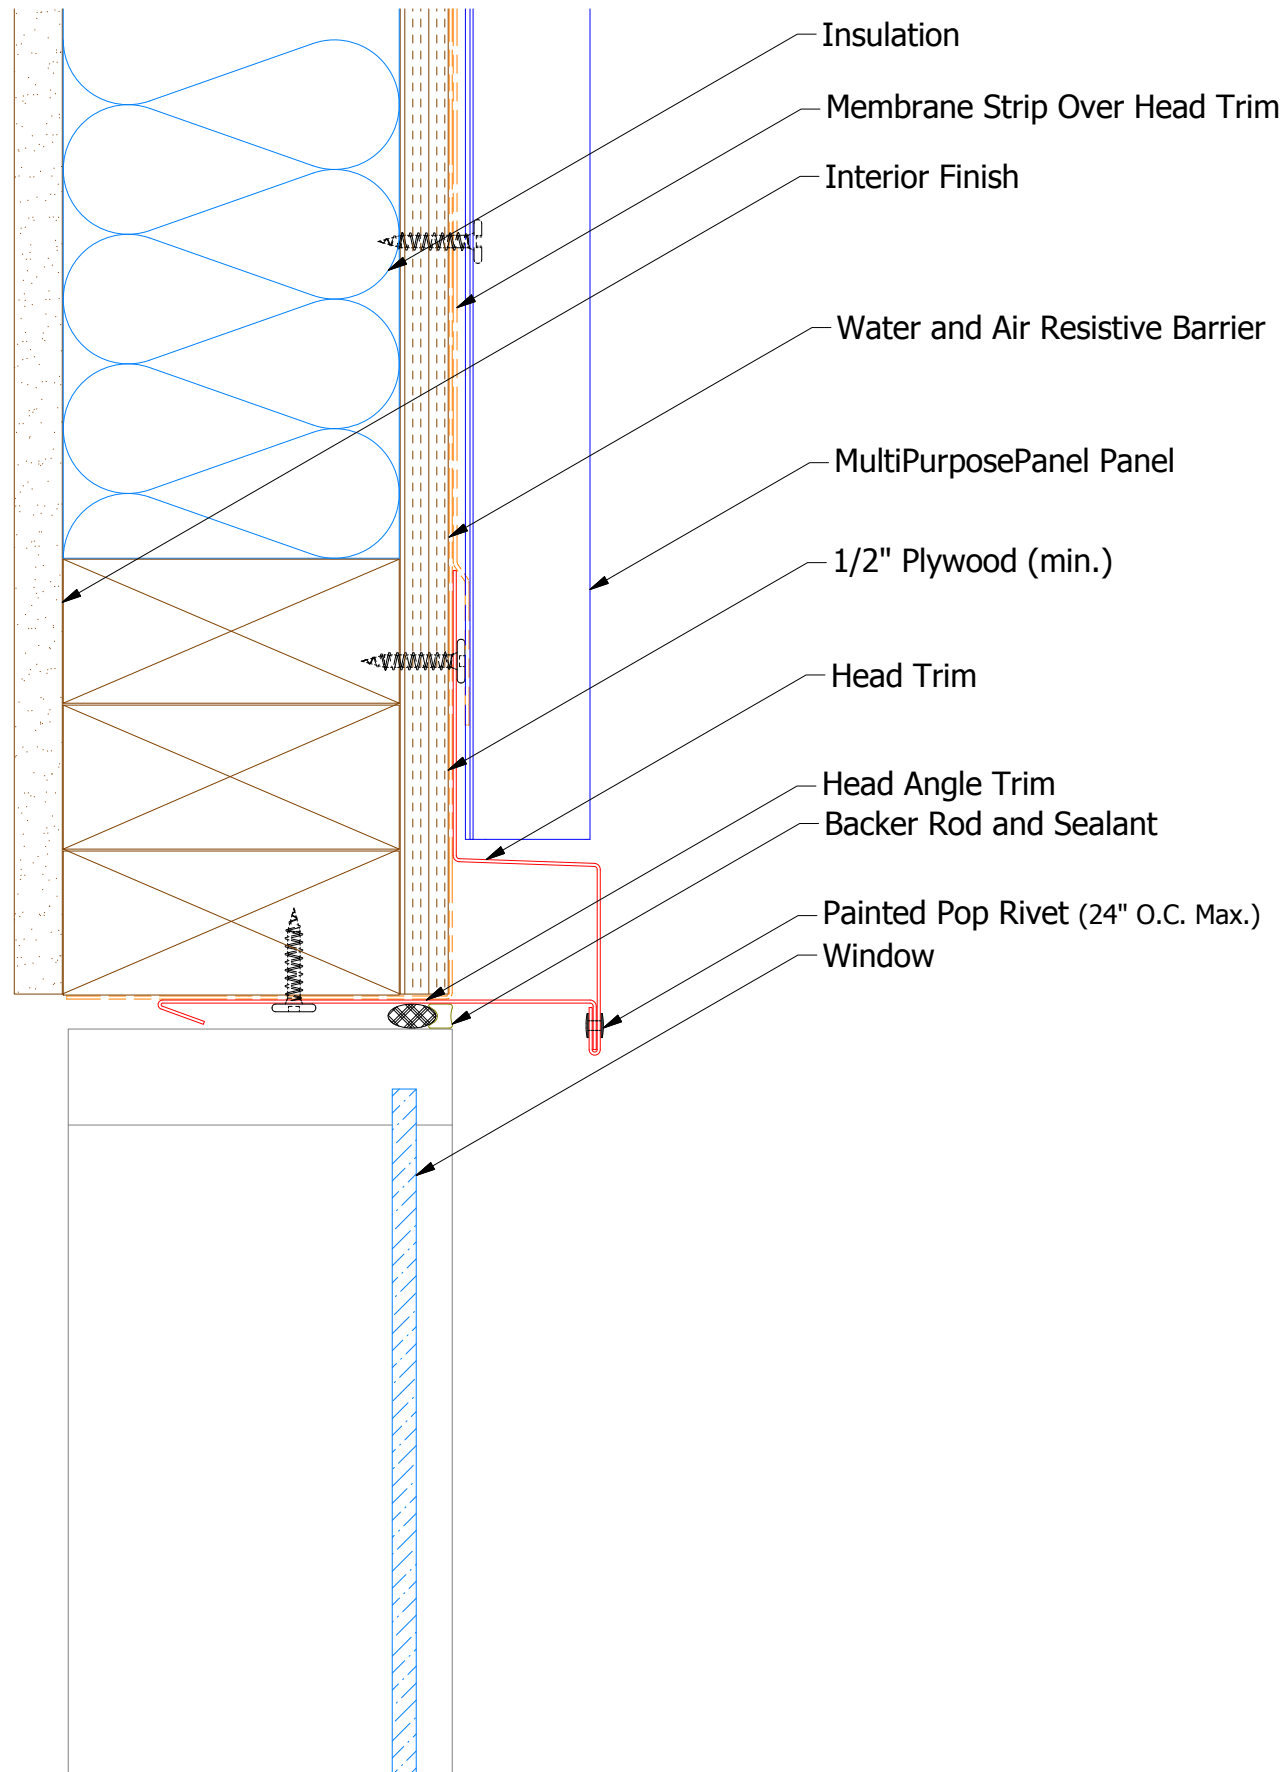

Vertical Panel

MPA550 - Head Trim

MPA690 - Head Angle Trim

ATAS INTERNATIONAL, INC
 Allentown PA
 610-395-8445
 Mesa AZ
 480-558-7210

TITLE MultiPurposePanel Head Detail

REV. NO.	DATE	DESCRIPTION OF REVISION	BY	APP	DWG. NO.	DR	DATE	MBP	7/12/2016
						APP	DATE	DAS	7/29/16
						SH. SIZE	SCALE	B	X:X