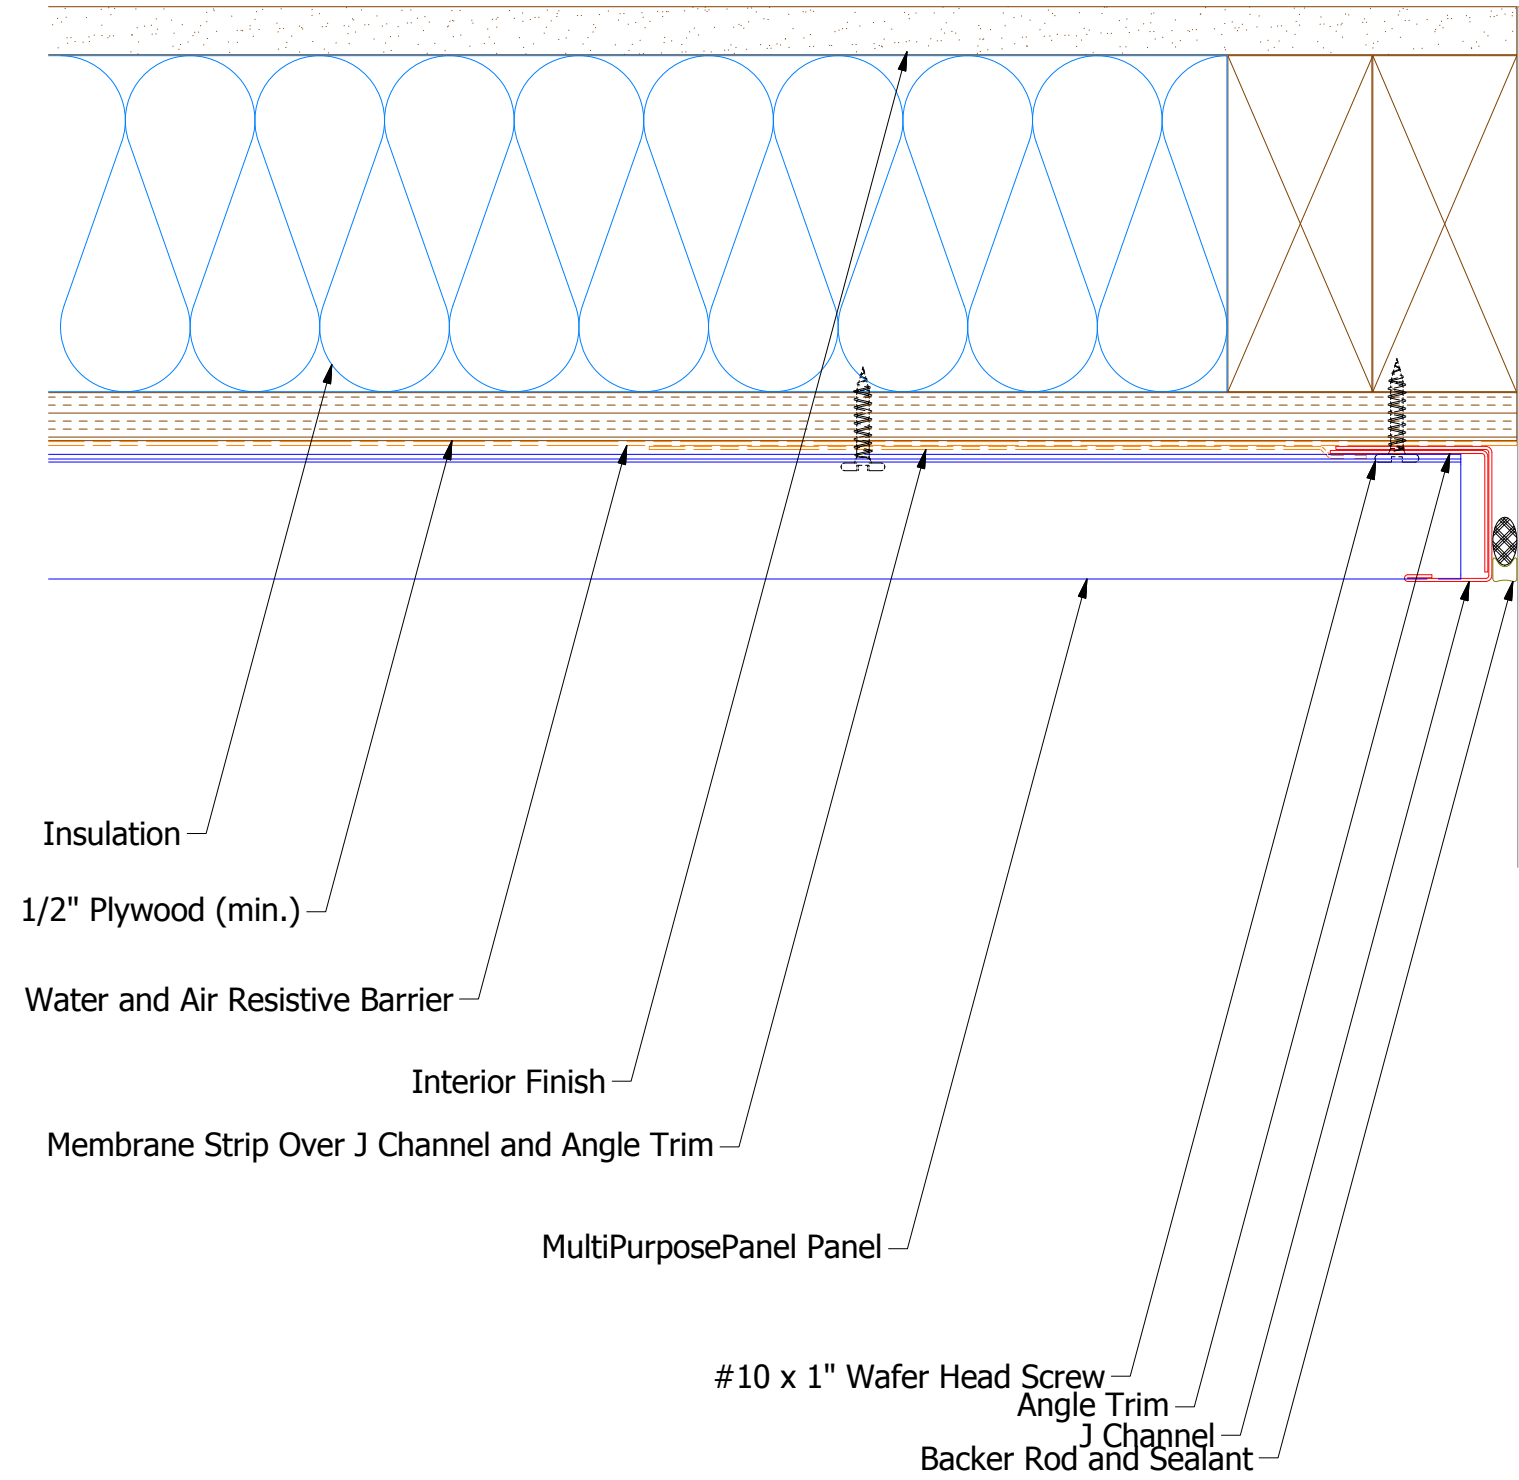

Horizontal Panel

MPA680 - Angle Trim

MPA138 - J Channel

ATAS INTERNATIONAL, INC
 Allentown PA
 610-395-8445
 Mesa AZ
 480-558-7210

TITLE **MultiPurposePanel Endwall Detail**

REV. NO.	DATE	DESCRIPTION OF REVISION	BY	APP	DWG. NO.	DR	DATE	MBP	7/12/2016
						APP	DATE	DAS	7/29/16
						SH. SIZE	SCALE	B	X:X