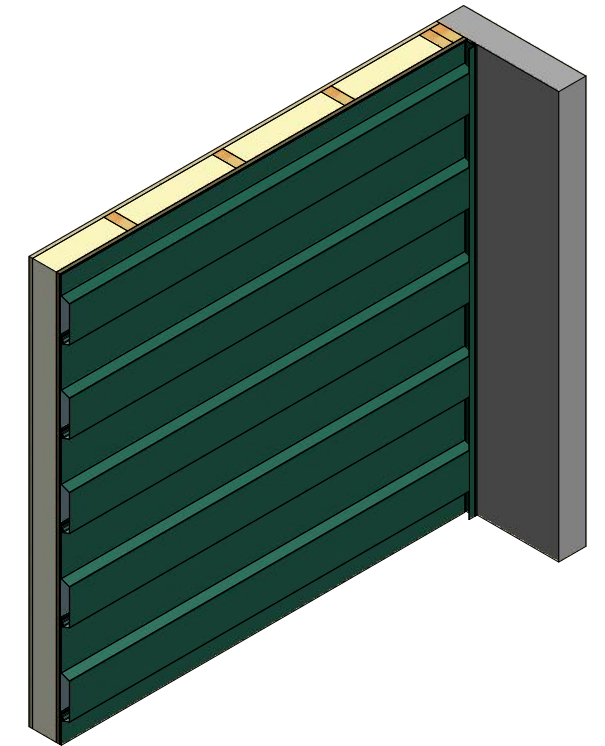

Horizontal Panel

MPA680 - Angle Trim

MPA138 - J Channel

ATAS INTERNATIONAL, INC
 Allentown PA
 610-395-8445
 Mesa AZ
 480-558-7210

TITLE **MultiPurposePanel Endwall Detail**

REV. NO.	DATE	DESCRIPTION OF REVISION	BY	APP	DWG. NO.	DR	DATE	MBP	7/12/2016
						APP	DATE	DAS	7/29/16
						SH. SIZE	SCALE	B	X:X