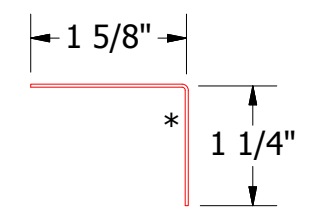

Horizontal Panel

MPA680 - Angle Trim

MPA138 - J Channel

ATAS INTERNATIONAL, INC
 Allentown PA
 610-395-8445
 Mesa AZ
 480-558-7210

TITLE **MultiPurposePanel Endwall Detail**

REV. NO.	DATE	DESCRIPTION OF REVISION	BY	APP	DWG. NO.	DR	DATE	MBP	7/12/2016
						APP	DATE	DAS	7/29/16
						SH. SIZE	SCALE	B	X:X