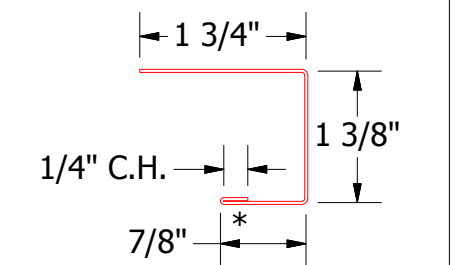

Horizontal Panel

MPA680 - Angle Trim

MPA138 - J Channel

ATAS INTERNATIONAL, INC
 Allentown PA
 610-395-8445
 Mesa AZ
 480-558-7210

TITLE **MultiPurposePanel Endwall Detail**

REV. NO.	DATE	DESCRIPTION OF REVISION	BY	APP	DWG. NO.	DR	DATE	MBP	7/12/2016
						APP	DATE	DAS	7/29/16
						SH. SIZE	SCALE	B	X:X