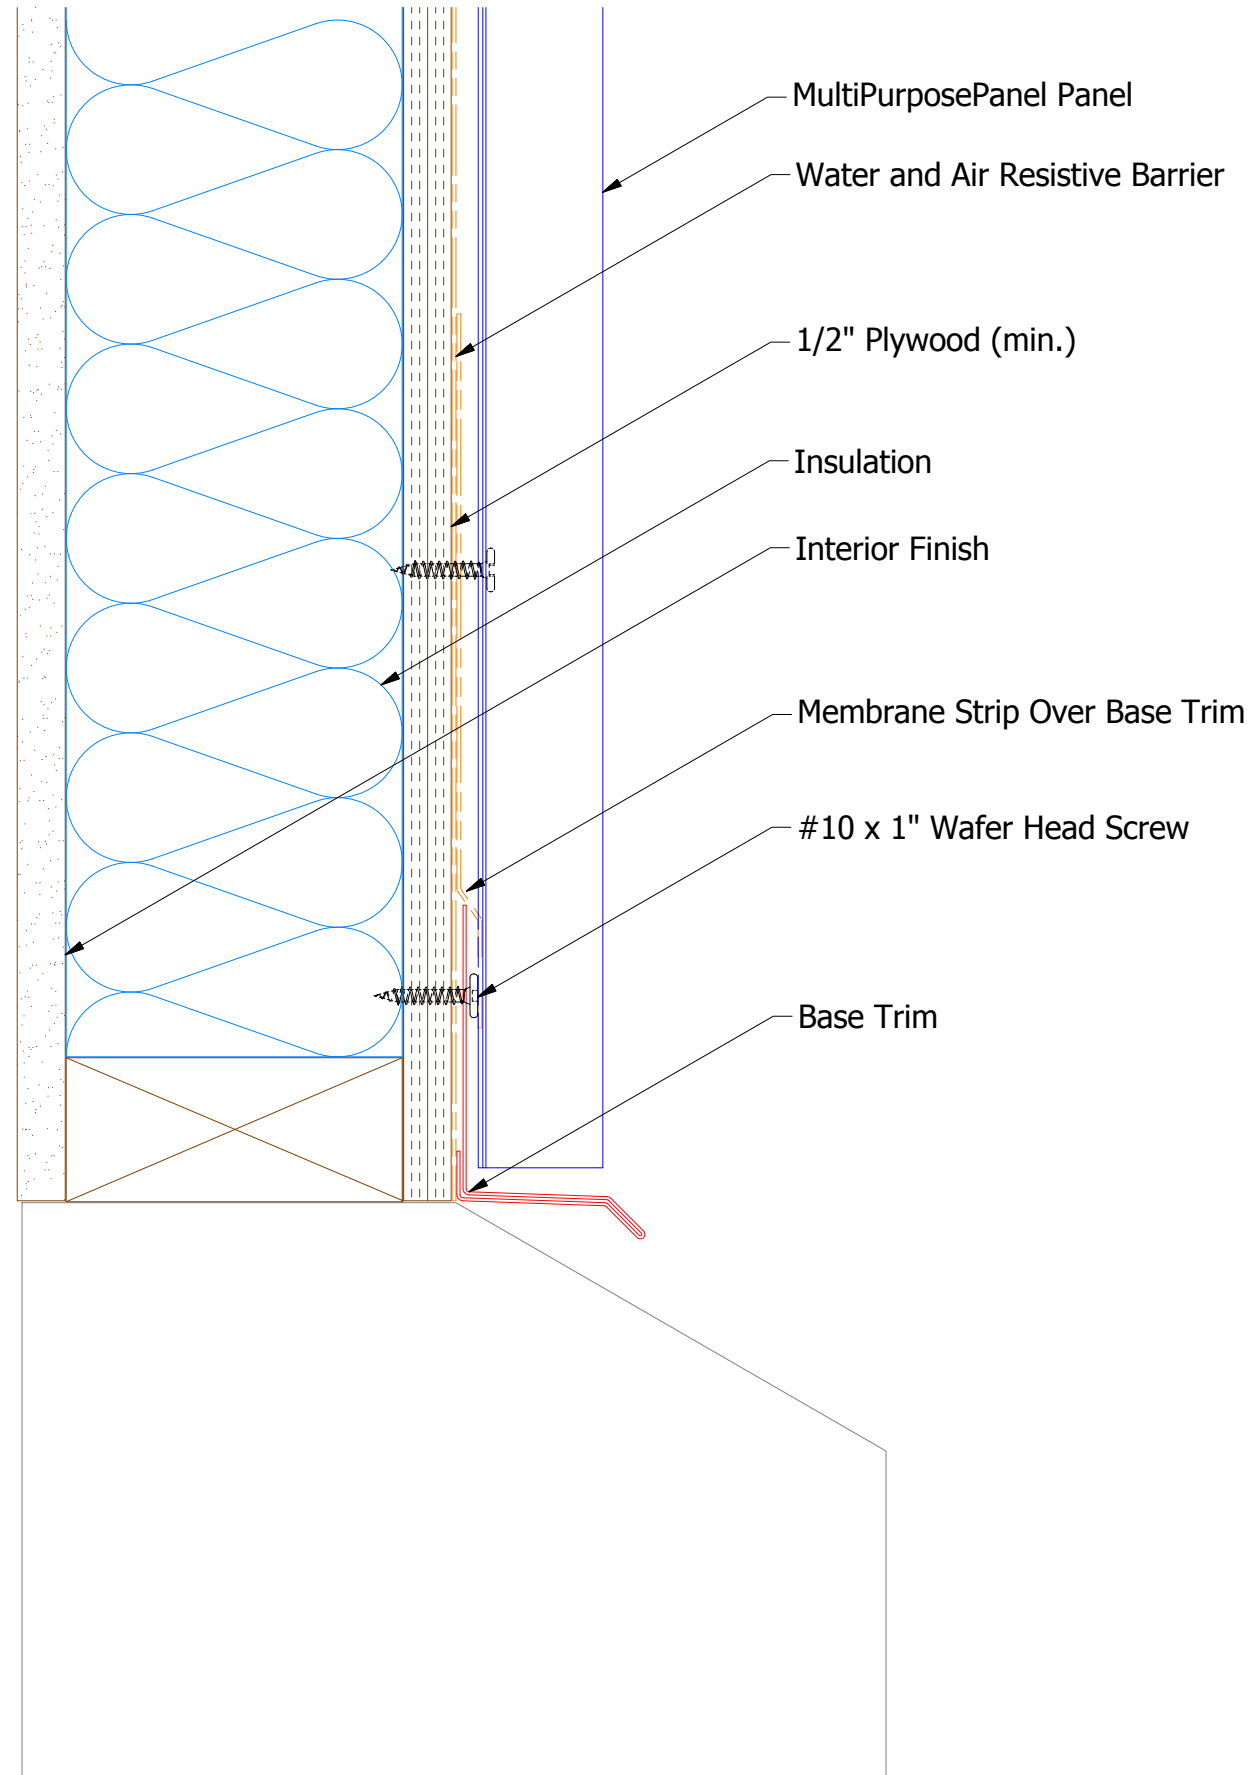

Vertical Panel

MPA661 - Base Trim

ATAS ATAS INTERNATIONAL, INC
 Allentown PA
 610-395-8445
 Mesa AZ
 480-558-7210

TITLE **MultiPurposePanel Base Detail**

REV. NO.	DATE	DESCRIPTION OF REVISION	BY	APP	DWG. NO.	DR	DATE
						MBP	7/12/2016
						DAS	7/29/16
					MATERIAL	SH. SIZE	SCALE
						B	X:X