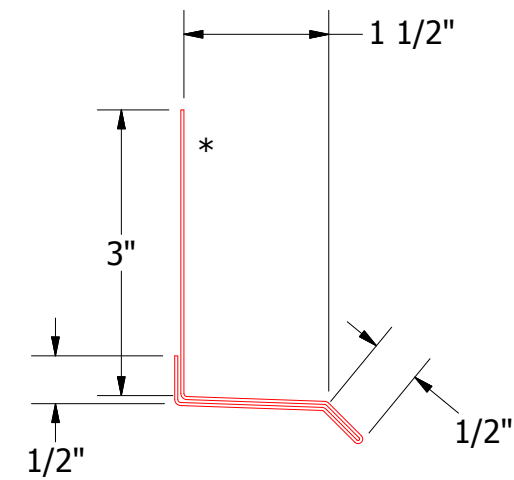

Vertical Panel

MPA661 - Base Trim

ATAS ATAS INTERNATIONAL, INC
 Allentown PA
 610-395-8445
 Mesa AZ
 480-558-7210

TITLE **MultiPurposePanel Base Detail**

REV. NO.	DATE	DESCRIPTION OF REVISION	BY	APP	DWG. NO.	DR	DATE
						MBP	7/12/2016
						DAS	7/29/16
					MATERIAL	SH. SIZE	SCALE
						B	X:X