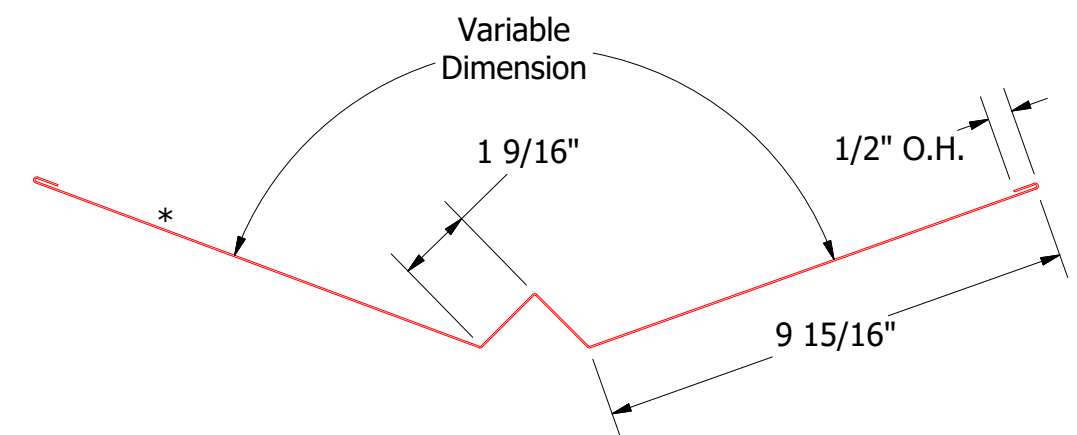

MRA975-Joggle Cleat

MRA800-Valley Trim

ATAS
 ATAS INTERNATIONAL, INC
 Allentown PA
 610-395-8445
 Mesa AZ
 480-558-7210

TITLE		MRB Valley Detail		
DWG. NO.		DR	KRK	DATE
1	6/3/2019	APP	KRK	10/28/2014
REV. NO.	DATE	DESCRIPTION OF REVISION	BY	APP
			SH. SIZE	B
			SCALE	X:X

Note: * denotes color side.