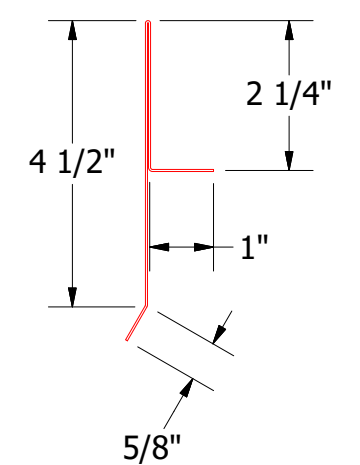

Butyl Tape Detail

MRA910-Z Closure

MRA211-Gable Starter Cleat

MRA210-Gable Trim Cap

ATAS ATAS INTERNATIONAL, INC
 Allentown PA
 610-395-8445
 Mesa AZ
 480-558-7210

TITLE		MRB Starting Gable Detail	
DWG. NO.	DR	DATE	
	KRK	10/27/2014	
REV. NO.	DATE	DESCRIPTION OF REVISION	BY
1	6/3/2019	Updated Clip Information	AJZ
			KRK
			APP
			APP
	SH. SIZE	B	SCALE
			X:X

Note: * denotes color side.