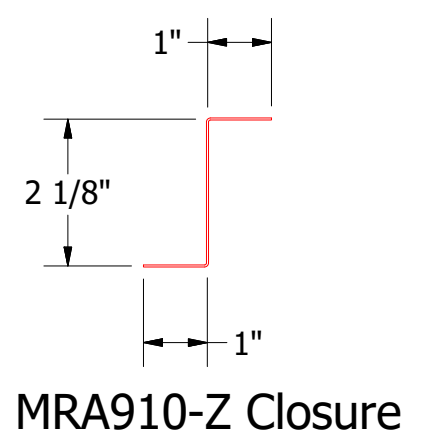

Butyl Tape Detail

MRA910-Z Closure

MRA211-Gable Starter Cleat

MRA210-Gable Trim Cap

ATAS ATAS INTERNATIONAL, INC
 Allentown PA
 610-395-8445
 Mesa AZ
 480-558-7210

TITLE		MRB Starting Gable Detail	
DWG. NO.	DR	DATE	
	KRK	10/27/2014	
REV. NO.	DATE	DESCRIPTION OF REVISION	BY
1	6/3/2019	Updated Clip Information	AJZ
			KRK
			APP
			APP
	SH. SIZE	B	SCALE
			X:X

Note: * denotes color side.