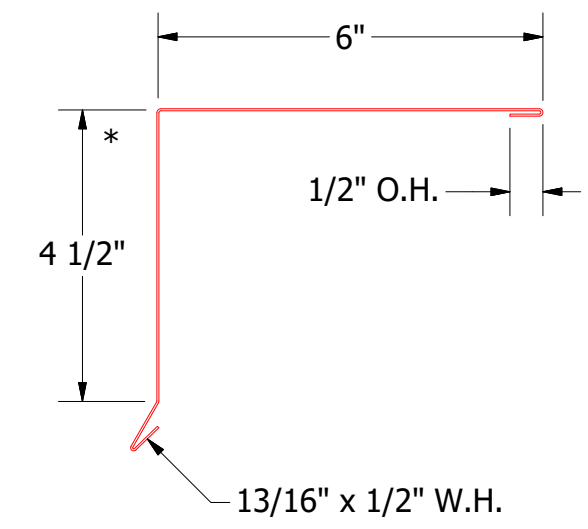

Butyl Tape Detail

MRA910-Z Closure

MRA211-Gable Starter Cleat

MRA210-Gable Trim Cap

ATAS ATAS INTERNATIONAL, INC
 Allentown PA
 610-395-8445
 Mesa AZ
 480-558-7210

TITLE		MRB Starting Gable Detail	
DWG. NO.	DR	DATE	
	KRK	10/27/2014	
REV. NO.	DATE	DESCRIPTION OF REVISION	BY
1	6/3/2019	Updated Clip Information	AJZ
			KRK
			APP
			APP
	SH. SIZE	B	SCALE
			X:X

Note: * denotes color side.