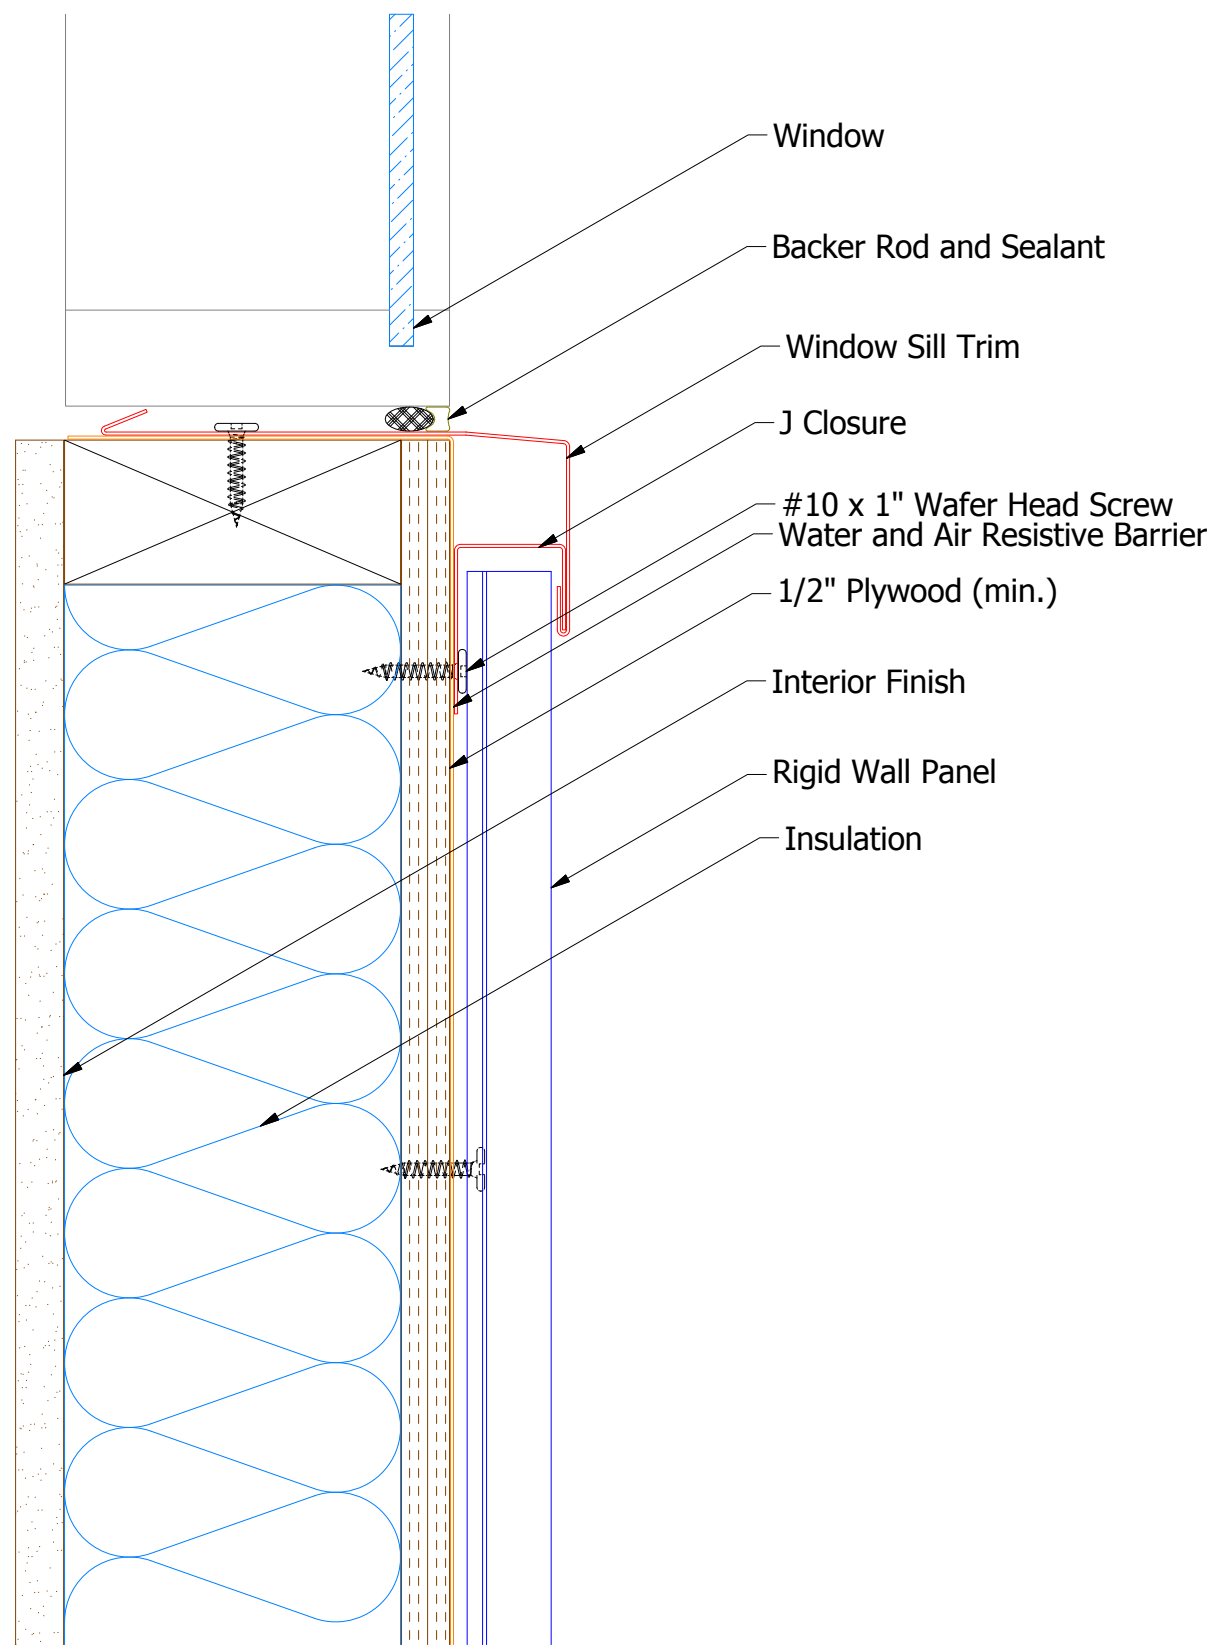

Vertical Panel

MCA270 - J Closure

MCA670 - Window Sill Trim

ATAS INTERNATIONAL, INC
 Allentown PA
 610-395-8445
 Mesa AZ
 480-558-7210

TITLE		Rigid Wall Window Sill Detail	
DWG. NO.	DR	DATE	7/5/2016
	MBP		
MATERIAL	APP	DATE	7/25/16
	DAS		
REV. NO.	SH. SIZE	SCALE	X:X
	B		