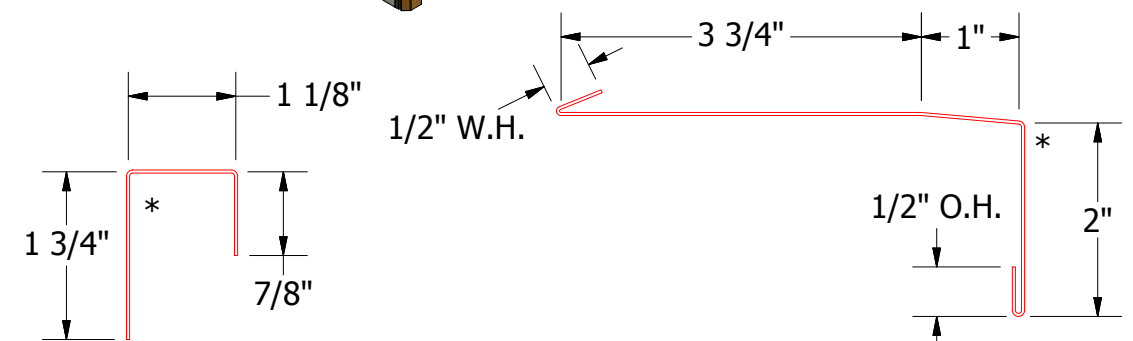

Vertical Panel

MCA270 - J Closure

MCA670 - Window Sill Trim

ATAS INTERNATIONAL, INC
 Allentown PA
 610-395-8445
 Mesa AZ
 480-558-7210

TITLE		Rigid Wall Window Sill Detail	
DWG. NO.	DR	DATE	7/5/2016
	MBP		
MATERIAL	APP	DATE	7/25/16
	DAS		
REV. NO.	SH. SIZE	SCALE	X:X
	B		