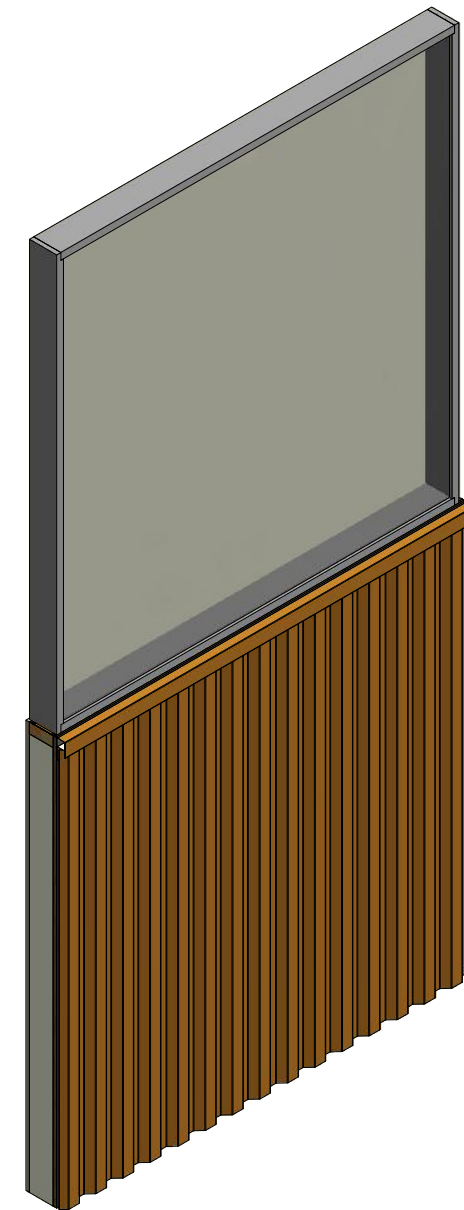

Vertical Panel

MCA270 - J Closure

MCA670 - Window Sill Trim

ATAS INTERNATIONAL, INC
 Allentown PA
 610-395-8445
 Mesa AZ
 480-558-7210

TITLE		Rigid Wall Window Sill Detail	
DWG. NO.	DR	DATE	7/5/2016
	MBP		
MATERIAL	APP	DATE	7/25/16
	DAS		
REV. NO.	SH. SIZE	SCALE	X:X
	B		