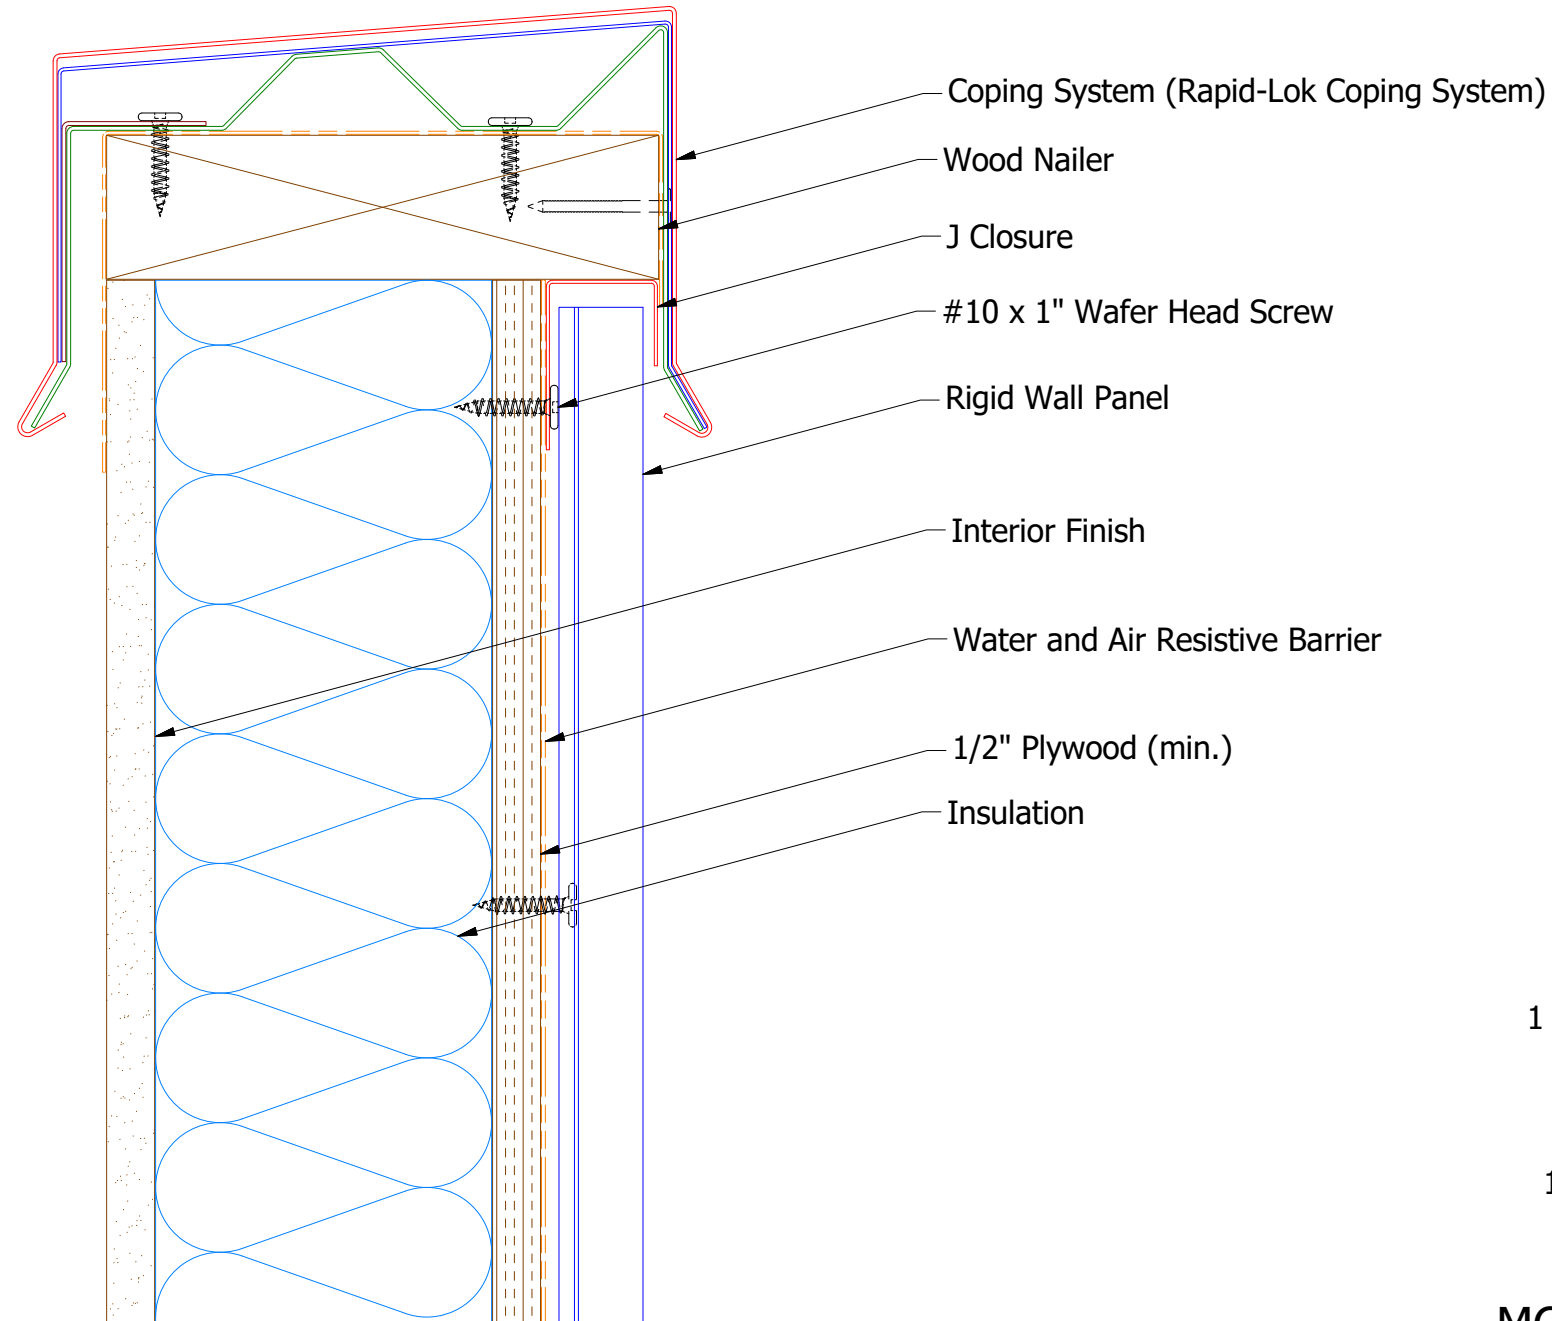

# Vertical Panel

MCA270 - J Closure

**ATAS INTERNATIONAL, INC**  
 Allentown PA  
 610-395-8445  
 Mesa AZ  
 480-558-7210

TITLE			
Rigid Wall Top of Wall Detail			
DWG. NO.	DR	DATE	
	MBP	7/5/2016	
	APP	DAS	DATE 7/25/16
	SH. SIZE	B	SCALE X:X