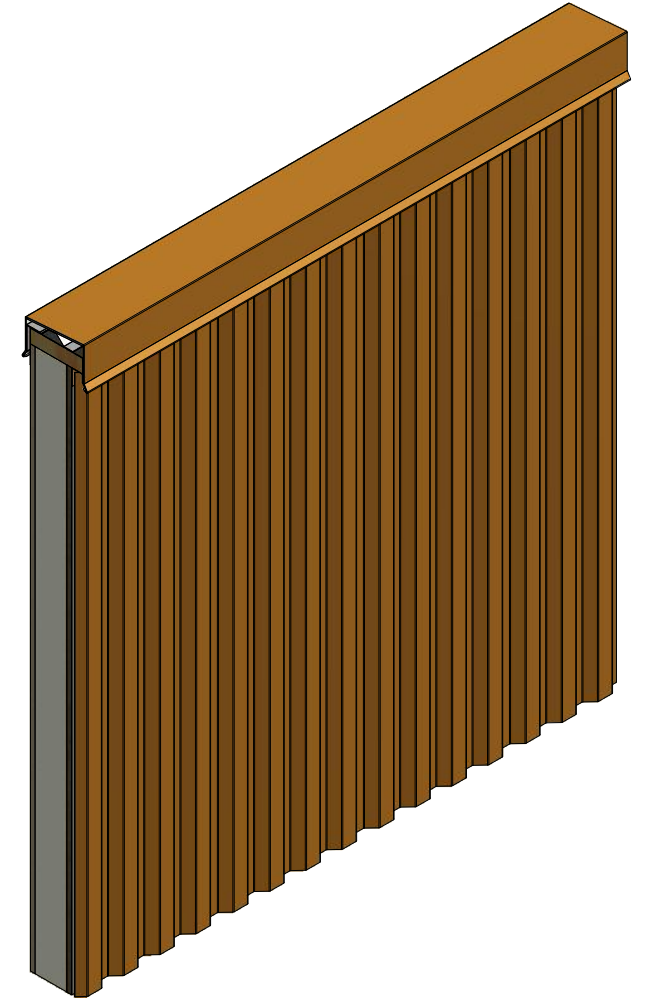

# Vertical Panel

MCA270 - J Closure

**ATAS INTERNATIONAL, INC**  
 Allentown PA  
 610-395-8445  
 Mesa AZ  
 480-558-7210

TITLE			
Rigid Wall Top of Wall Detail			
DWG. NO.	DR	DATE	
	MBP	7/5/2016	
	APP	DAS	DATE 7/25/16
	SH. SIZE	B	SCALE X:X