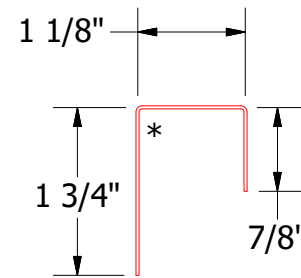

# Vertical Panel

MCA270 - J Closure

**ATAS INTERNATIONAL, INC**  
 Allentown PA  
 610-395-8445  
 Mesa AZ  
 480-558-7210

TITLE			
Rigid Wall Top of Wall Detail			
DWG. NO.	DR	DATE	
	MBP	7/5/2016	
	APP	DAS	DATE 7/25/16
	SH. SIZE	B	SCALE X:X