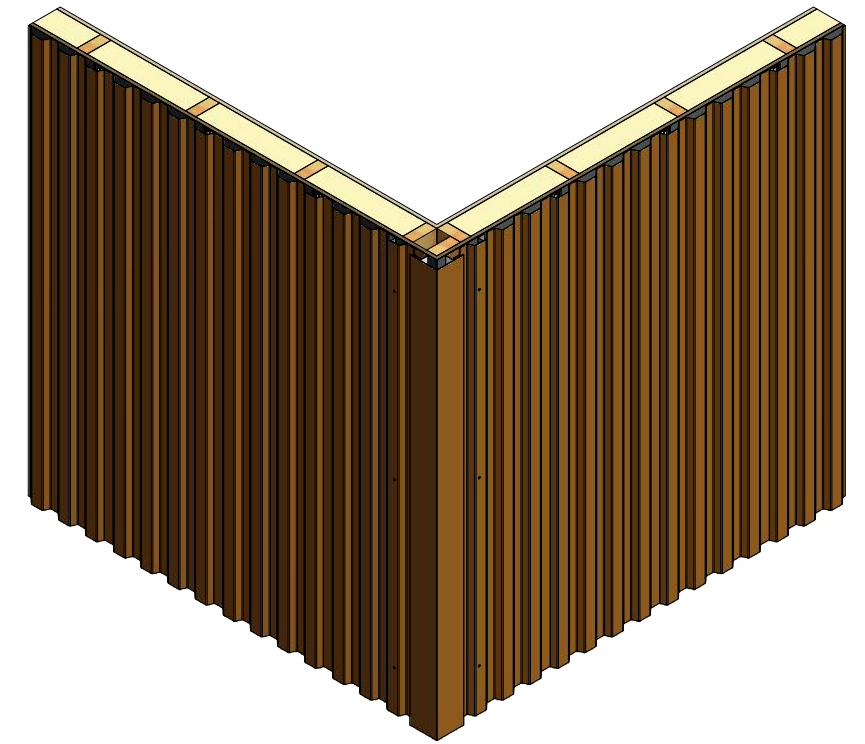

Vertical Panel

MCA602 - Outside Corner Post

MCA681 - Support Z

ATAS
 ATAS INTERNATIONAL, INC
 Allentown PA
 610-395-8445
 Mesa AZ
 480-558-7210

TITLE **Rigid Wall Outside Corner Detail**

REV. NO.	DATE	DESCRIPTION OF REVISION	BY	APP	DWG. NO.	DR	DATE	7/5/2016
						MBP		
						DAS	DATE	7/25/16
						B	SCALE	X:X