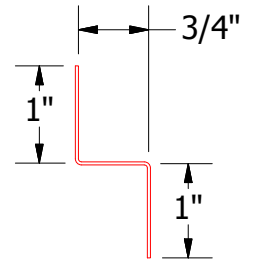

Vertical Panel

MCA602 - Outside Corner Post

MCA681 - Support Z

ATAS
 ATAS INTERNATIONAL, INC
 Allentown PA
 610-395-8445
 Mesa AZ
 480-558-7210

TITLE **Rigid Wall Outside Corner Detail**

REV. NO.	DATE	DESCRIPTION OF REVISION	BY	APP	DWG. NO.	DR	DATE	7/5/2016
						MBP		
						DAS	DATE	7/25/16
						B	SCALE	X:X