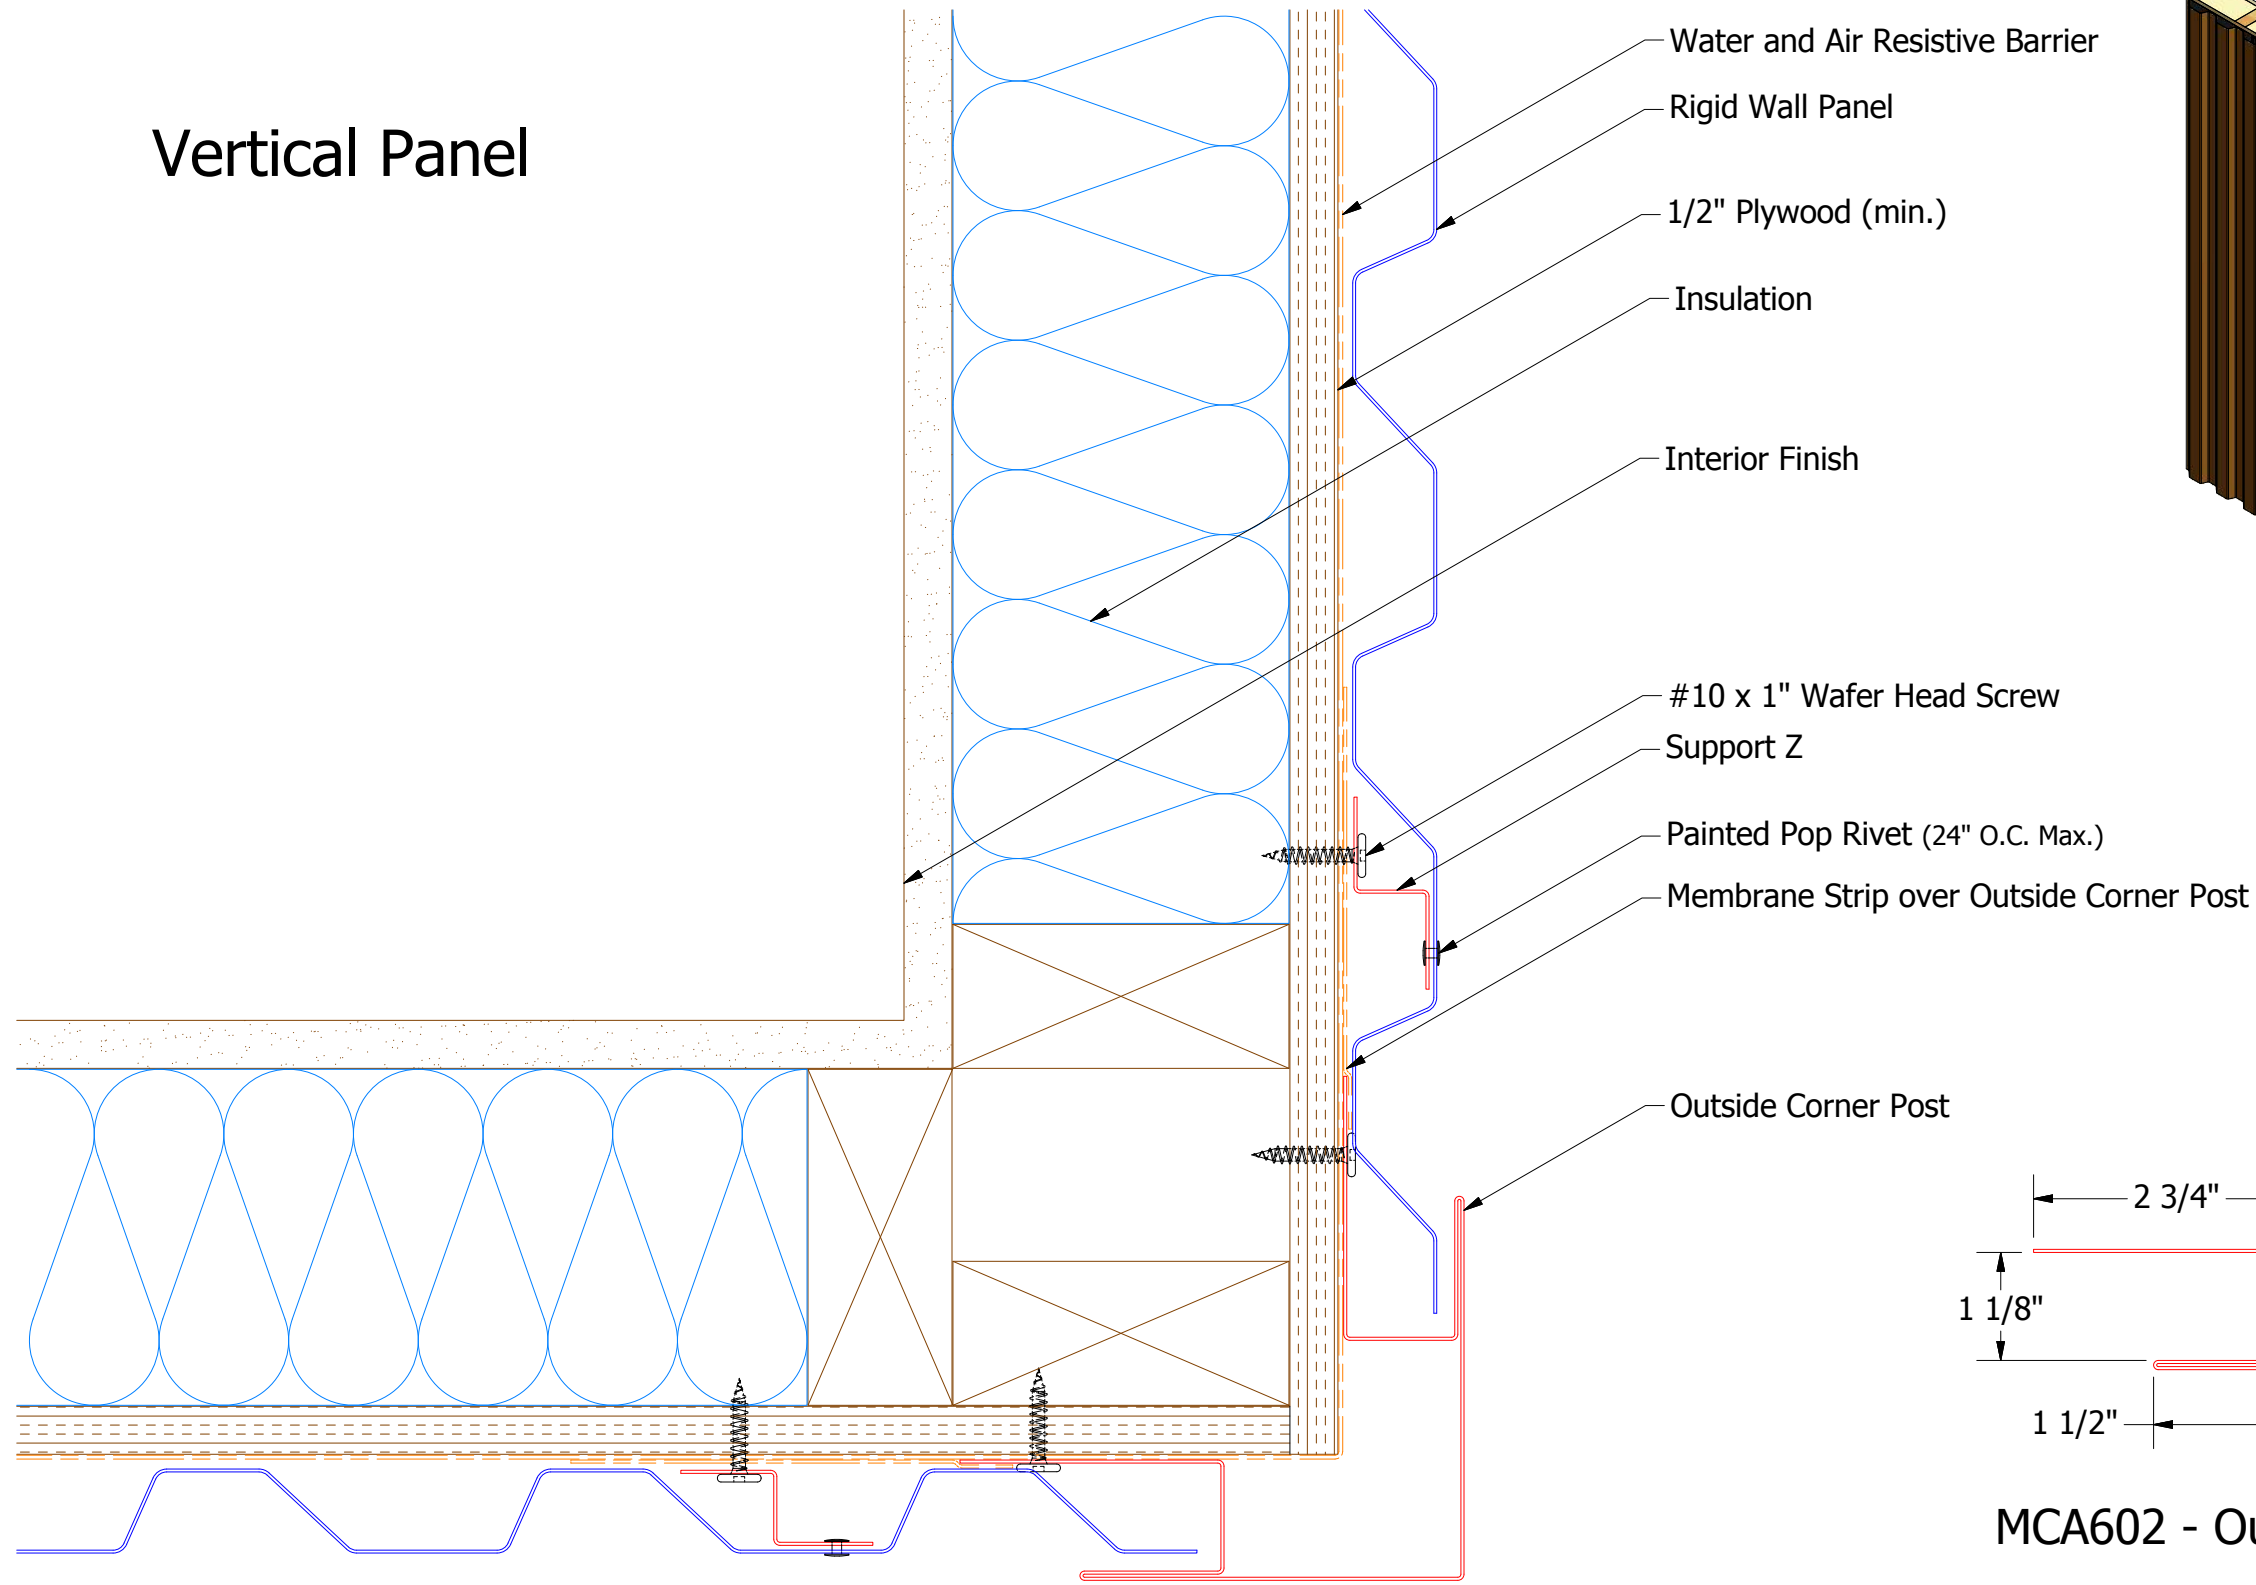

Vertical Panel

MCA602 - Outside Corner Post

MCA681 - Support Z

ATAS
 ATAS INTERNATIONAL, INC
 Allentown PA
 610-395-8445
 Mesa AZ
 480-558-7210

TITLE **Rigid Wall Outside Corner Detail**

REV. NO.	DATE	DESCRIPTION OF REVISION	BY	APP	DWG. NO.	DR	DATE	7/5/2016
						MBP		
						DAS	DATE	7/25/16
						B	SCALE	X:X