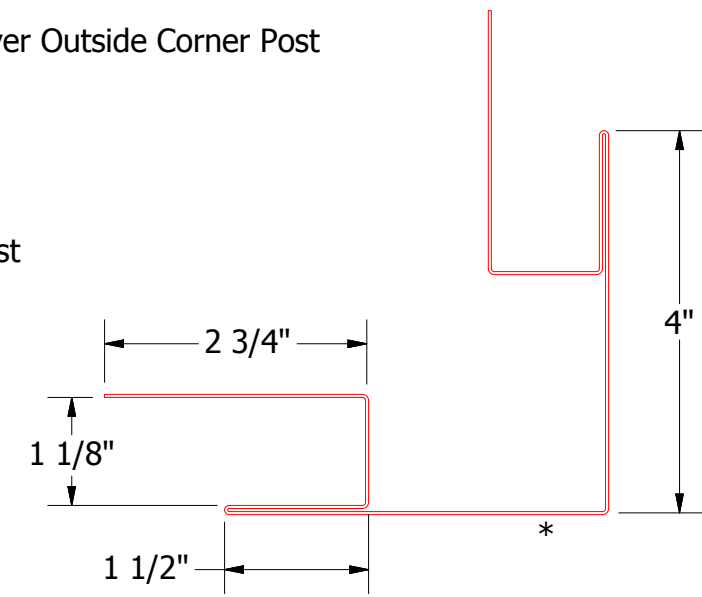

Vertical Panel

MCA602 - Outside Corner Post

MCA681 - Support Z

ATAS
 ATAS INTERNATIONAL, INC
 Allentown PA
 610-395-8445
 Mesa AZ
 480-558-7210

TITLE **Rigid Wall Outside Corner Detail**

REV. NO.	DATE	DESCRIPTION OF REVISION	BY	APP	DWG. NO.	DR	DATE	7/5/2016
						MBP		
						DAS	DATE	7/25/16
						B	SCALE	X:X