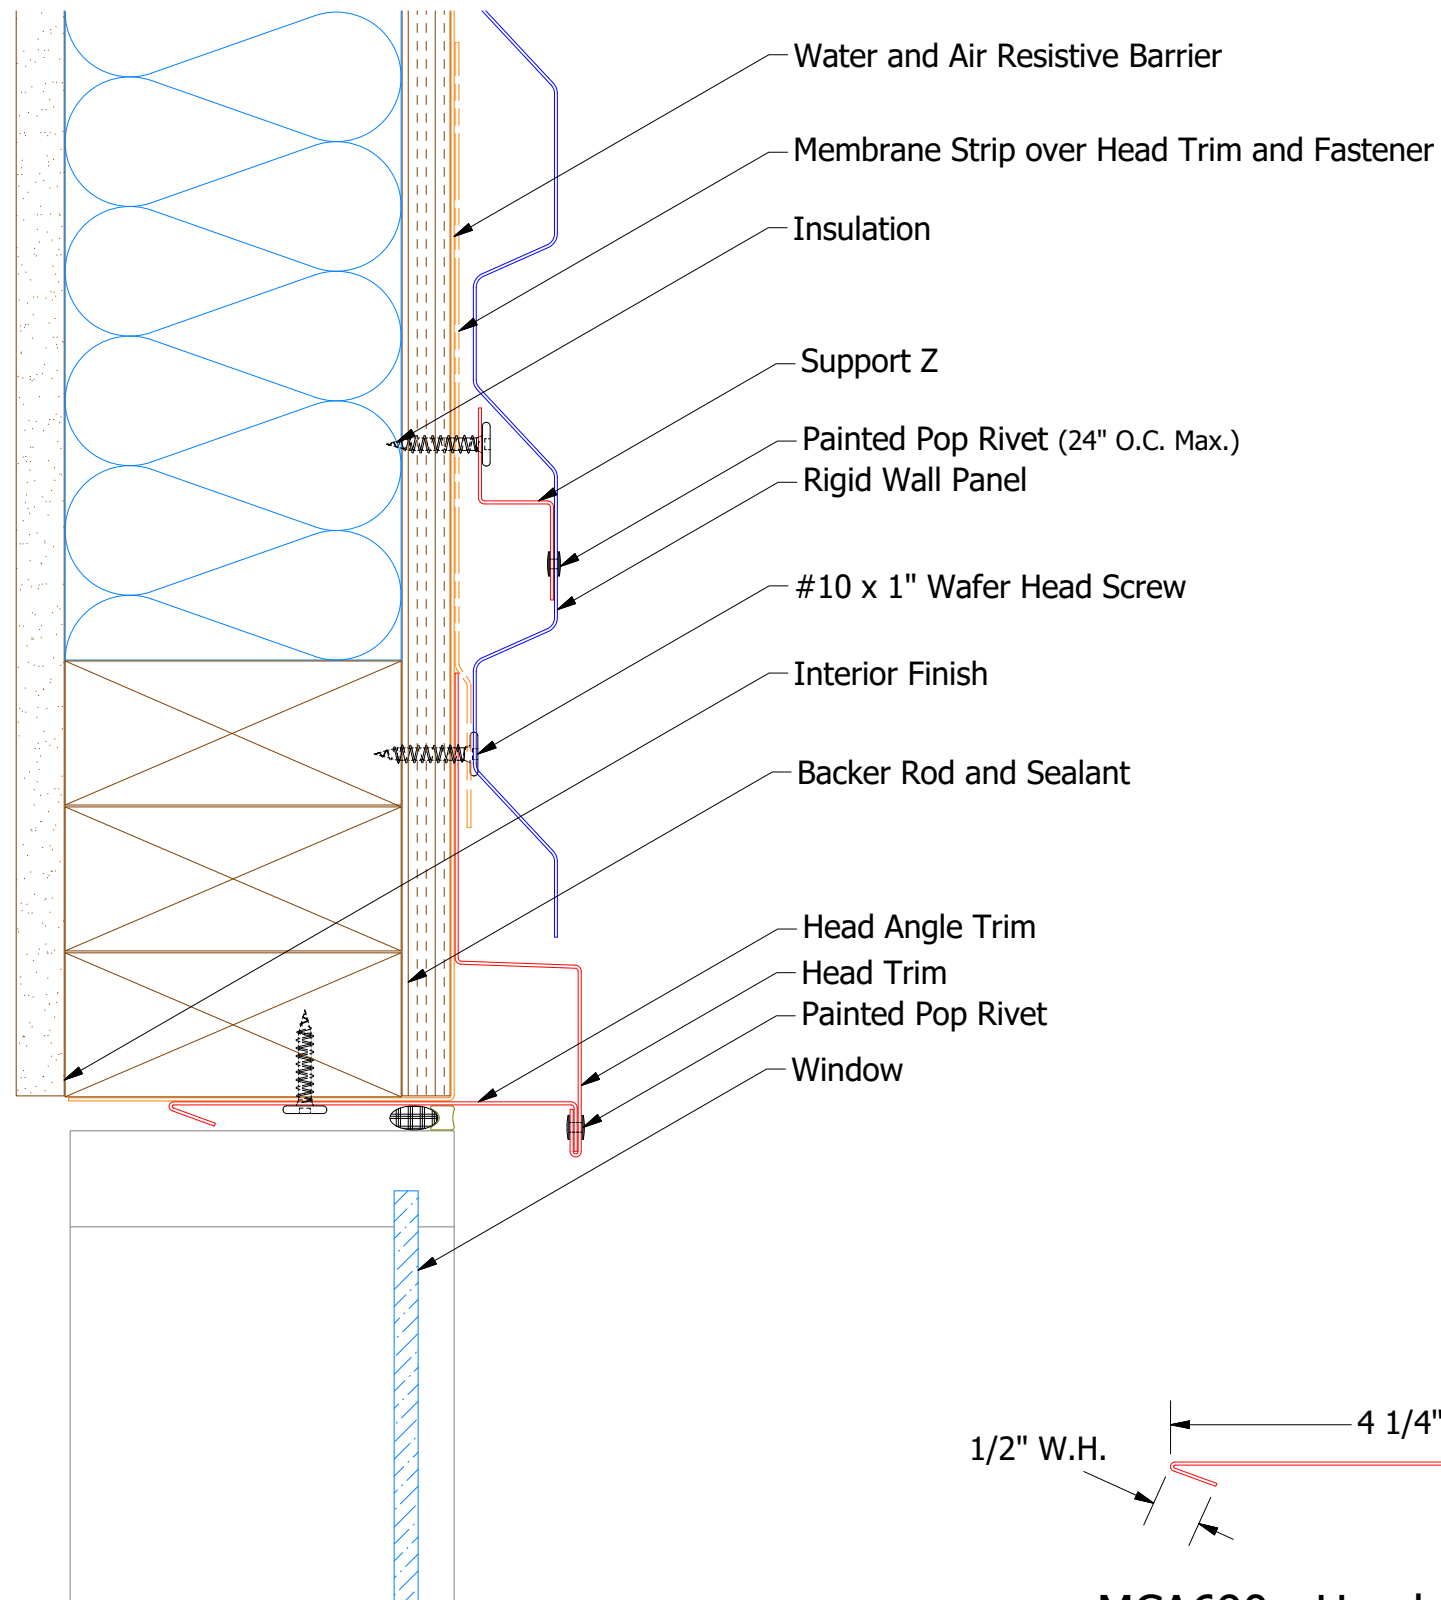

Horizontal Panel

MCA550 - Head Trim

MCA681 - Support Z

MCA690 - Head Angle Trim

ATAS ATAS INTERNATIONAL, INC
 Allentown PA
 610-395-8445
 Mesa AZ
 480-558-7210

TITLE **Rigid Wall Head Detail**

REV. NO.	DATE	DESCRIPTION OF REVISION	BY	APP	DR	DMR	DATE	7/1/2016
					APP	DAS	DATE	7/25/16
					SH. SIZE	B	SCALE	X:X