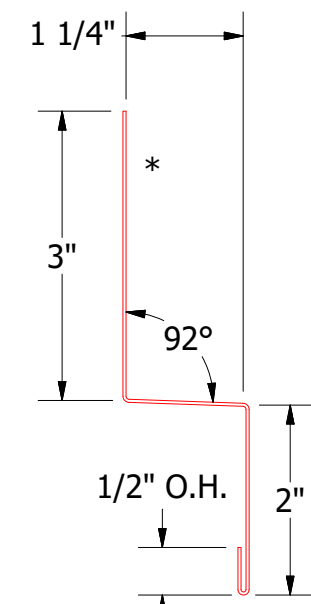

Horizontal Panel

MCA550 - Head Trim

MCA681 - Support Z

MCA690 - Head Angle Trim

ATAS ATAS INTERNATIONAL, INC
 Allentown PA
 610-395-8445
 Mesa AZ
 480-558-7210

TITLE **Rigid Wall Head Detail**

REV. NO.	DATE	DESCRIPTION OF REVISION	BY	APP	DR	DMR	DATE	7/1/2016
					APP	DAS	DATE	7/25/16
					SH. SIZE	B	SCALE	X:X