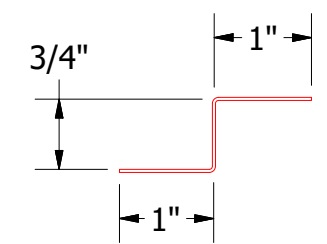

Horizontal Panel

MCA550 - Head Trim

MCA681 - Support Z

MCA690 - Head Angle Trim

ATAS ATAS INTERNATIONAL, INC
 Allentown PA
 610-395-8445
 Mesa AZ
 480-558-7210

TITLE **Rigid Wall Head Detail**

REV. NO.	DATE	DESCRIPTION OF REVISION	BY	APP	DR	DMR	DATE	7/1/2016
					APP	DAS	DATE	7/25/16
					SH. SIZE	B	SCALE	X:X