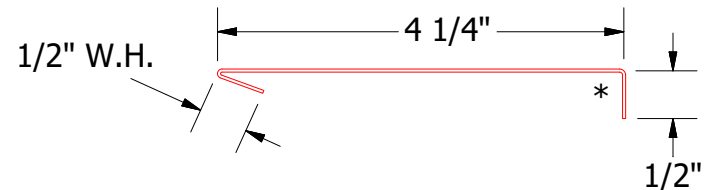

Horizontal Panel

MCA550 - Head Trim

MCA681 - Support Z

MCA690 - Head Angle Trim

ATAS ATAS INTERNATIONAL, INC
 Allentown PA
 610-395-8445
 Mesa AZ
 480-558-7210

TITLE **Rigid Wall Head Detail**

REV. NO.	DATE	DESCRIPTION OF REVISION	BY	APP	DR	DMR	DATE	7/1/2016
					APP	DAS	DATE	7/25/16
					SH. SIZE	B	SCALE	X:X