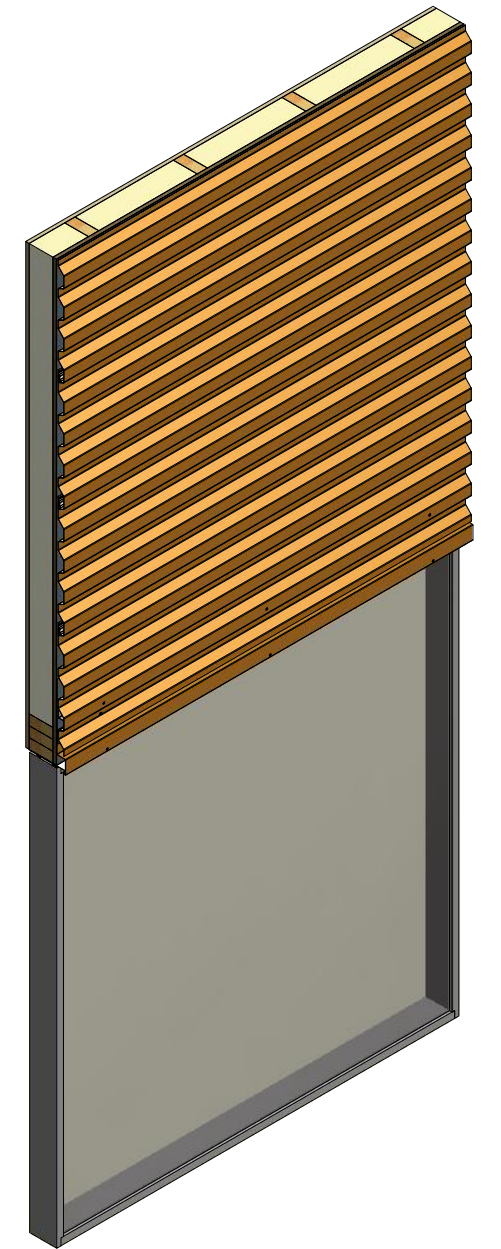

Horizontal Panel

MCA550 - Head Trim

MCA681 - Support Z

MCA690 - Head Angle Trim

ATAS ATAS INTERNATIONAL, INC
 Allentown PA
 610-395-8445
 Mesa AZ
 480-558-7210

TITLE **Rigid Wall Head Detail**

REV. NO.	DATE	DESCRIPTION OF REVISION	BY	APP	DR	DMR	DATE	7/1/2016
					APP	DAS	DATE	7/25/16
					SH. SIZE	B	SCALE	X:X