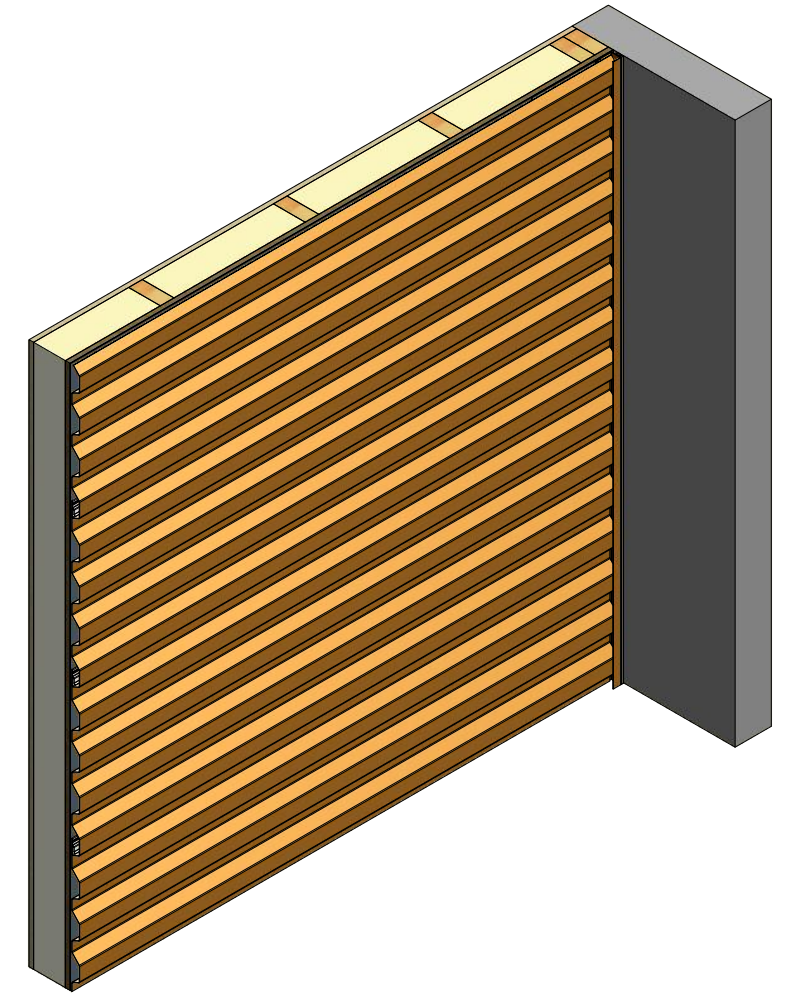

# Horizontal Panel

MCA118 - J Channel

MCA680 - Angle Trim

ATAS INTERNATIONAL, INC  
 Allentown PA  
 610-395-8445  
 Mesa AZ  
 480-558-7210

TITLE Rigid Wall Endwall Detail

REV. NO.	DATE	DESCRIPTION OF REVISION	BY	APP	DWG. NO.	DR	DMR	DATE	7/1/2016
						APP	DAS	DATE	7/25/16
						SH. SIZE	B	SCALE	X:X