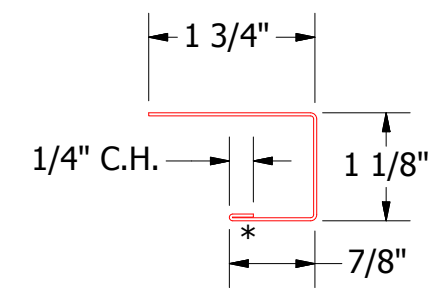

# Horizontal Panel

MCA118 - J Channel

MCA680 - Angle Trim

ATAS INTERNATIONAL, INC  
 Allentown PA  
 610-395-8445  
 Mesa AZ  
 480-558-7210

TITLE Rigid Wall Endwall Detail

REV. NO.	DATE	DESCRIPTION OF REVISION	BY	APP	DWG. NO.	DR	DMR	DATE	7/1/2016
						APP	DAS	DATE	7/25/16
						SH. SIZE	B	SCALE	X:X