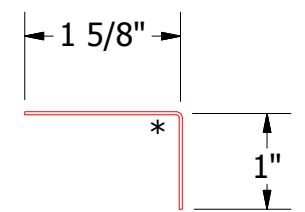

# Horizontal Panel

MCA118 - J Channel

MCA680 - Angle Trim

ATAS INTERNATIONAL, INC  
 Allentown PA  
 610-395-8445  
 Mesa AZ  
 480-558-7210

TITLE Rigid Wall Endwall Detail

REV. NO.	DATE	DESCRIPTION OF REVISION	BY	APP	DWG. NO.	DR	DMR	DATE	7/1/2016
						APP	DAS	DATE	7/25/16
						SH. SIZE	B	SCALE	X:X