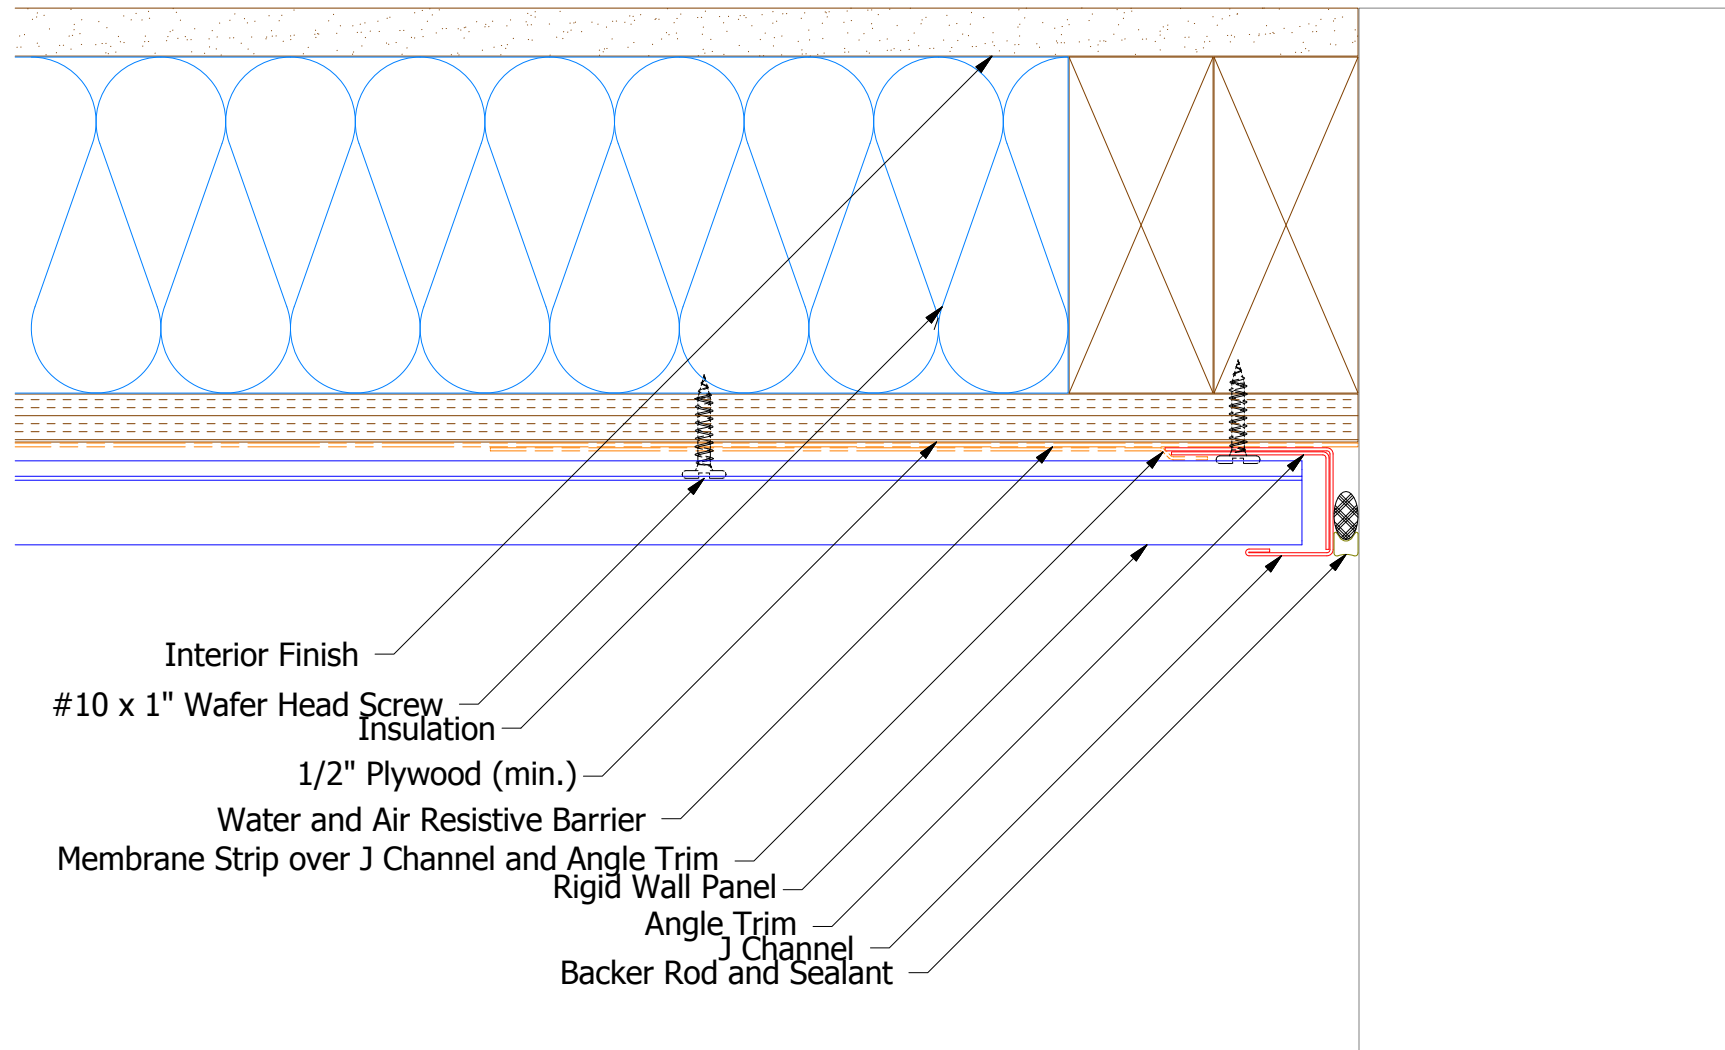

# Horizontal Panel

MCA118 - J Channel

MCA680 - Angle Trim

ATAS INTERNATIONAL, INC  
 Allentown PA  
 610-395-8445  
 Mesa AZ  
 480-558-7210

TITLE Rigid Wall Endwall Detail

REV. NO.	DATE	DESCRIPTION OF REVISION	BY	APP	DWG. NO.	DR	DMR	DATE	7/1/2016
						APP	DAS	DATE	7/25/16
						SH. SIZE	B	SCALE	X:X