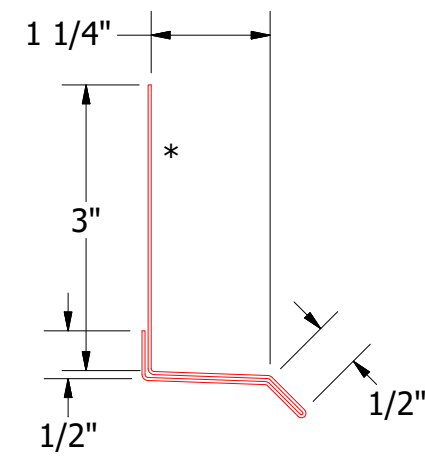

Horizontal Panel

MCA661 - Base Trim

MCA995 - Starter Cleat

ATAS ATAS INTERNATIONAL, INC
 Allentown PA
 610-395-8445
 Mesa AZ
 480-558-7210

TITLE Rigid Wall Base Detail

REV. NO.	DATE	DESCRIPTION OF REVISION	BY	APP	DWG. NO.	DR	DMR	DATE	7/1/2016
						APP	DAS	DATE	7/25/16
						SH. SIZE	B	SCALE	X:X