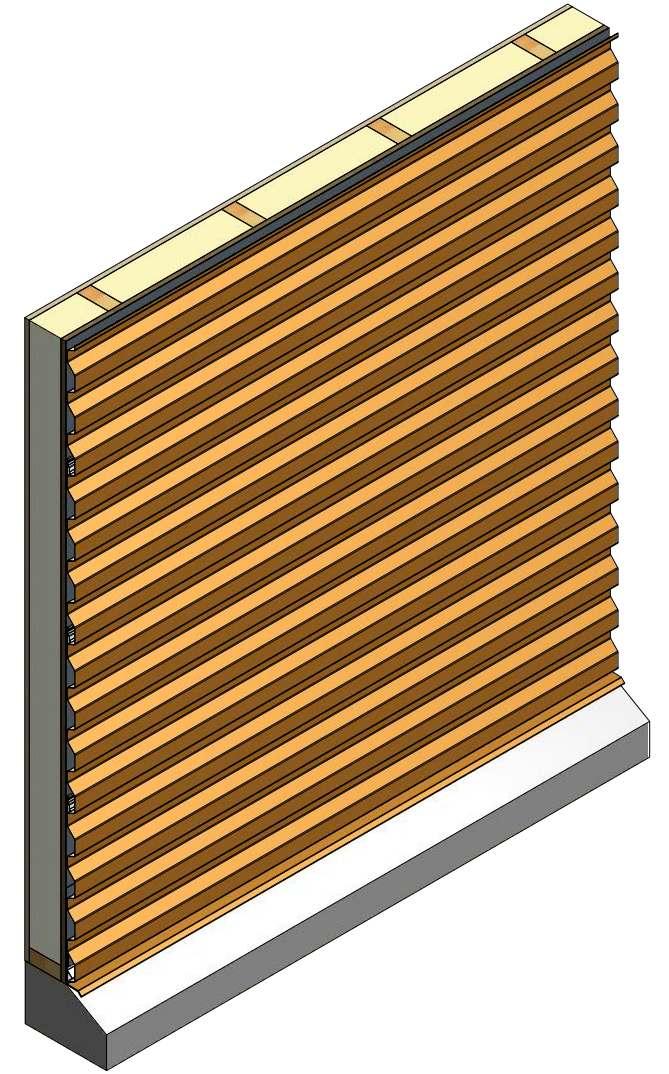

Horizontal Panel

MCA661 - Base Trim

MCA995 - Starter Cleat

ATAS ATAS INTERNATIONAL, INC
 Allentown PA
 610-395-8445
 Mesa AZ
 480-558-7210

TITLE Rigid Wall Base Detail

REV. NO.	DATE	DESCRIPTION OF REVISION	BY	APP	DWG. NO.	DR	DMR	DATE	7/1/2016
						APP	DAS	DATE	7/25/16
						SH. SIZE	B	SCALE	X:X