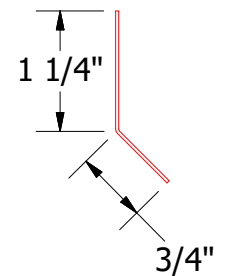

Horizontal Panel

MCA661 - Base Trim

MCA995 - Starter Cleat

ATAS ATAS INTERNATIONAL, INC
 Allentown PA
 610-395-8445
 Mesa AZ
 480-558-7210

TITLE Rigid Wall Base Detail

REV. NO.	DATE	DESCRIPTION OF REVISION	BY	APP	DWG. NO.	DR	DMR	DATE	7/1/2016
						APP	DAS	DATE	7/25/16
						SH. SIZE	B	SCALE	X:X