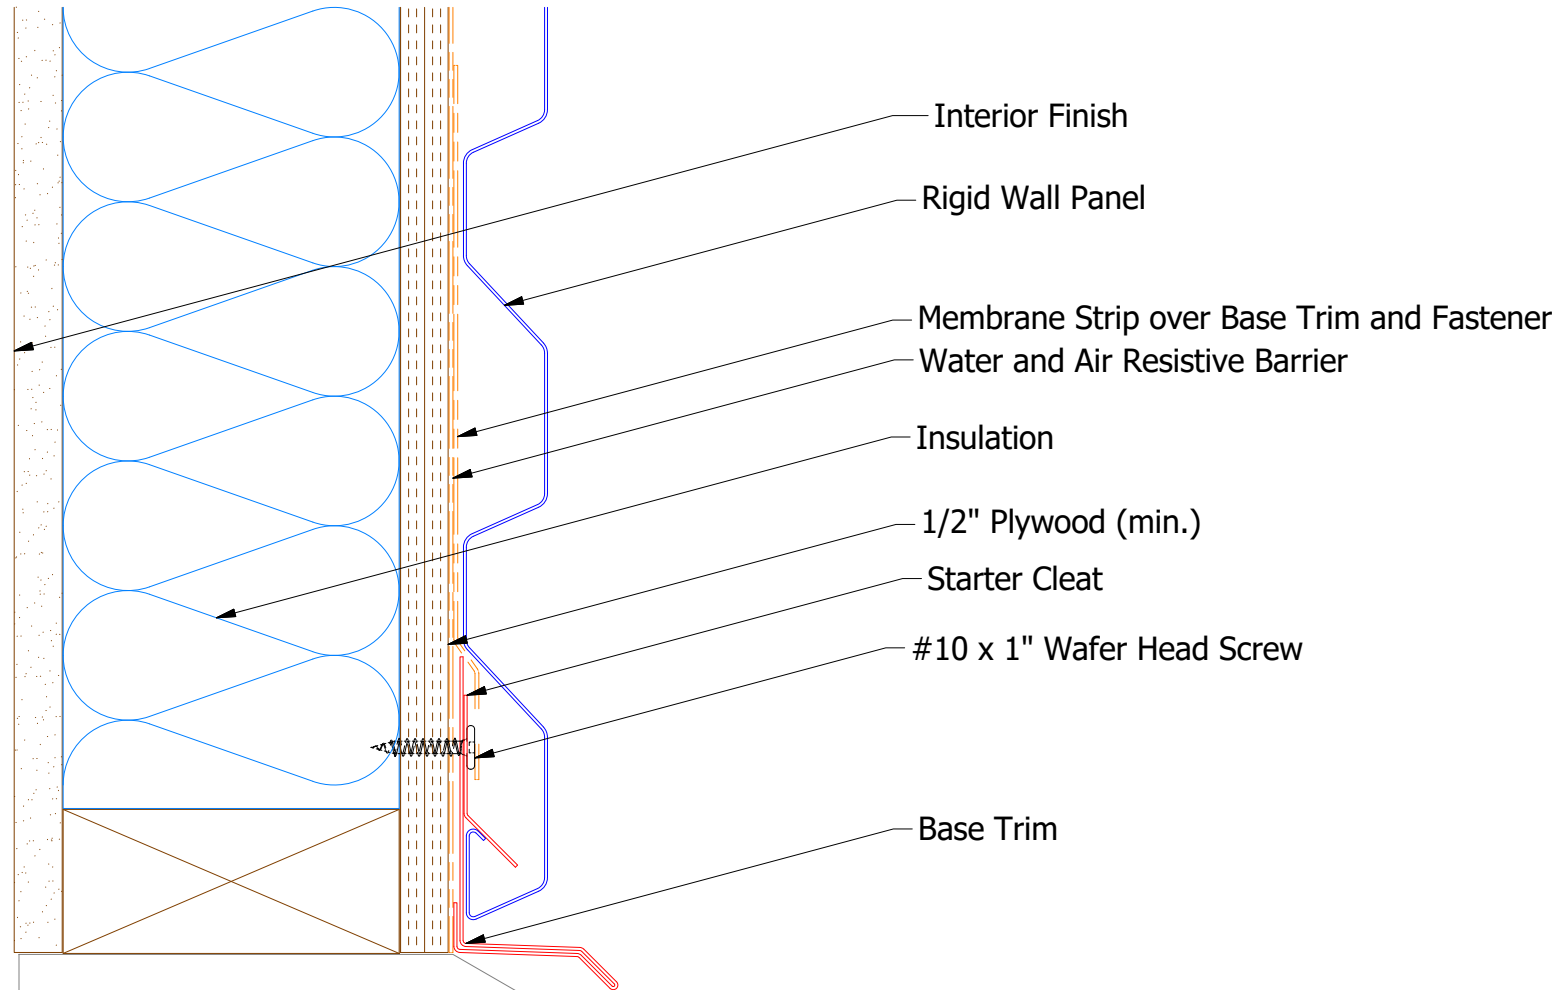

Horizontal Panel

MCA661 - Base Trim

MCA995 - Starter Cleat

ATAS ATAS INTERNATIONAL, INC
 Allentown PA
 610-395-8445
 Mesa AZ
 480-558-7210

TITLE Rigid Wall Base Detail

REV. NO.	DATE	DESCRIPTION OF REVISION	BY	APP	DWG. NO.	DR	DMR	DATE	7/1/2016
						APP	DAS	DATE	7/25/16
						SH. SIZE	B	SCALE	X:X