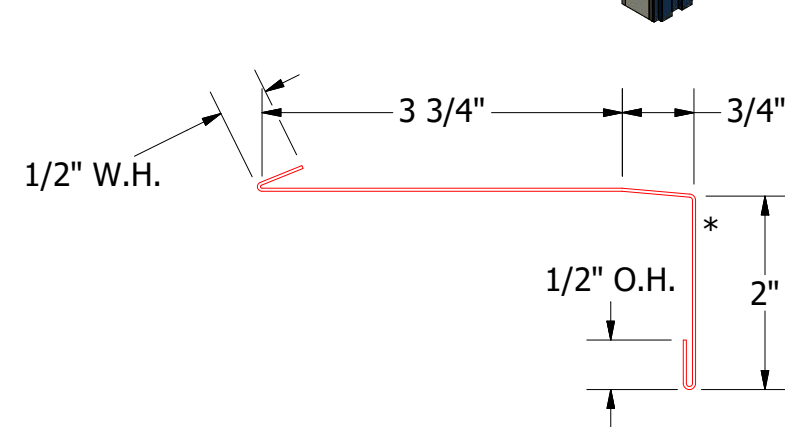

# Vertical Panel

MFA670 - Window Sill Trim

MFA270 - J Closure

Note: \* denotes color side.

**ATAS** ATAS INTERNATIONAL, INC  
 Allentown PA  
 610-395-8445  
 Mesa AZ  
 480-558-7210

TITLE				Metafor Window Sill Detail	
DWG. NO.		DR		DMR	DATE 7/8/2016
REV. NO.		APP		DAS	DATE 7/27/16
DATE		DESCRIPTION OF REVISION		SH. SIZE	B
BY		APP		SCALE	X:X