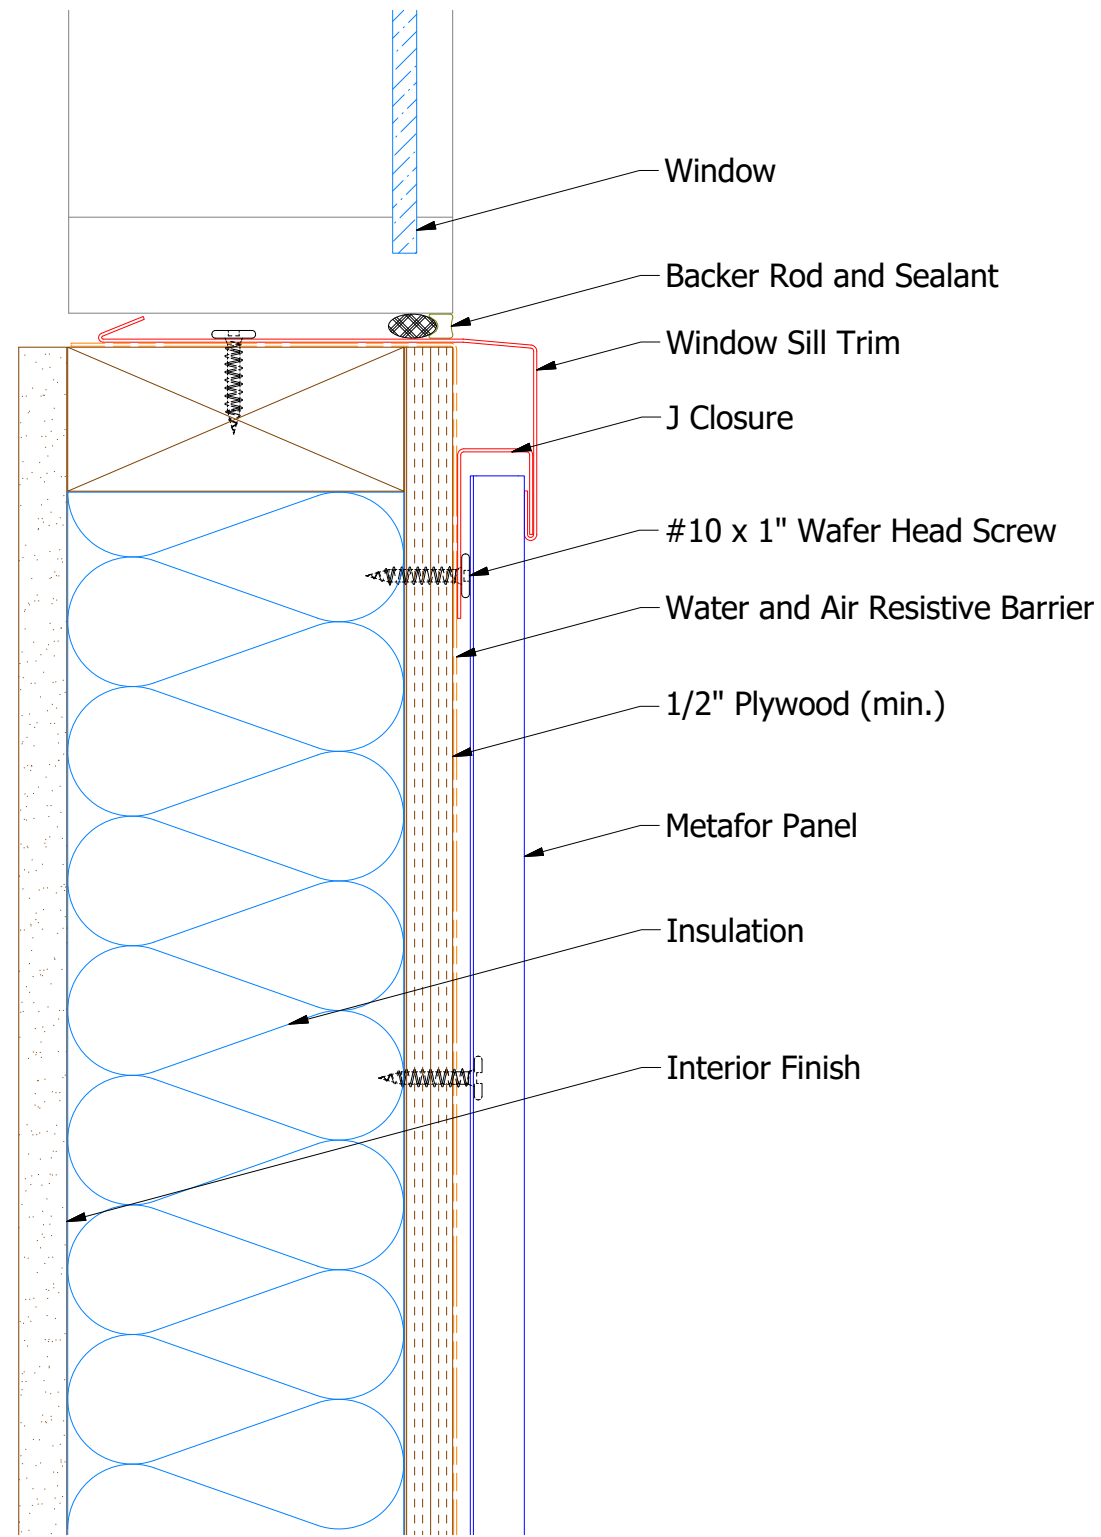

# Vertical Panel

MFA670 - Window Sill Trim

MFA270 - J Closure

Note: \* denotes color side.

**ATAS** ATAS INTERNATIONAL, INC  
 Allentown PA  
 610-395-8445  
 Mesa AZ  
 480-558-7210

TITLE				Metafor Window Sill Detail	
DWG. NO.		DR		DMR	DATE 7/8/2016
REV. NO.		APP		DAS	DATE 7/27/16
DATE		DESCRIPTION OF REVISION		SH. SIZE	B
BY		APP		SCALE	X:X