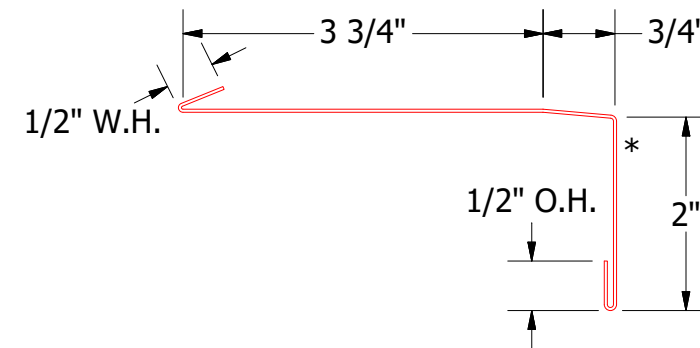

# Horizontal Panel

MFA670 - Window Sill Trim

MFA270 - J Closure

Note: \* denotes color side.

ATAS INTERNATIONAL, INC  
 Allentown PA  
 610-395-8445  
 Mesa AZ  
 480-558-7210

TITLE				Metafor Window Sill Detail			
DWG. NO.		DR		DATE		7/8/2016	
		DMR					
MATERIAL		APP		DATE		7/27/16	
		DAS					
REV. NO.		DATE		DESCRIPTION OF REVISION		BY APP	
SH. SIZE		B		SCALE		X:X	