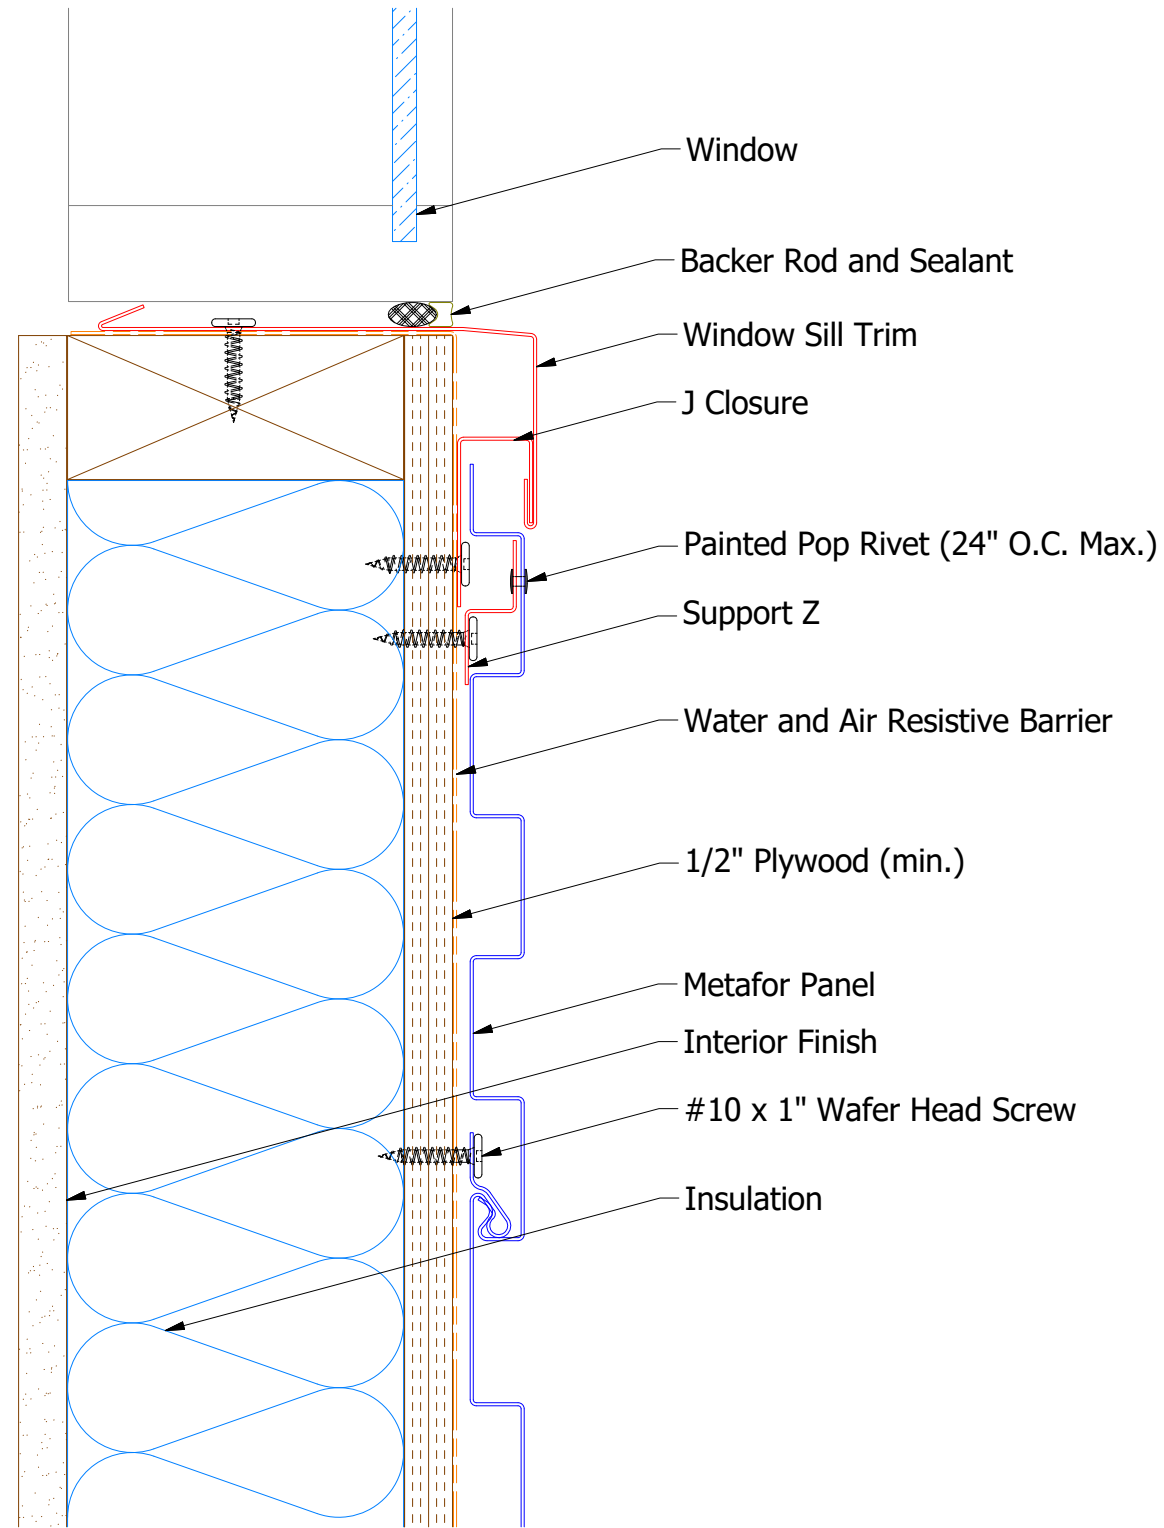

# Horizontal Panel

MFA670 - Window Sill Trim

MFA270 - J Closure

Note: \* denotes color side.

ATAS INTERNATIONAL, INC  
 Allentown PA  
 610-395-8445  
 Mesa AZ  
 480-558-7210

TITLE				Metafor Window Sill Detail			
DWG. NO.		DR		DATE		7/8/2016	
		DMR					
MATERIAL		APP		DATE		7/27/16	
		DAS					
REV. NO.		DATE		DESCRIPTION OF REVISION		BY APP	
SH. SIZE		B		SCALE		X:X	