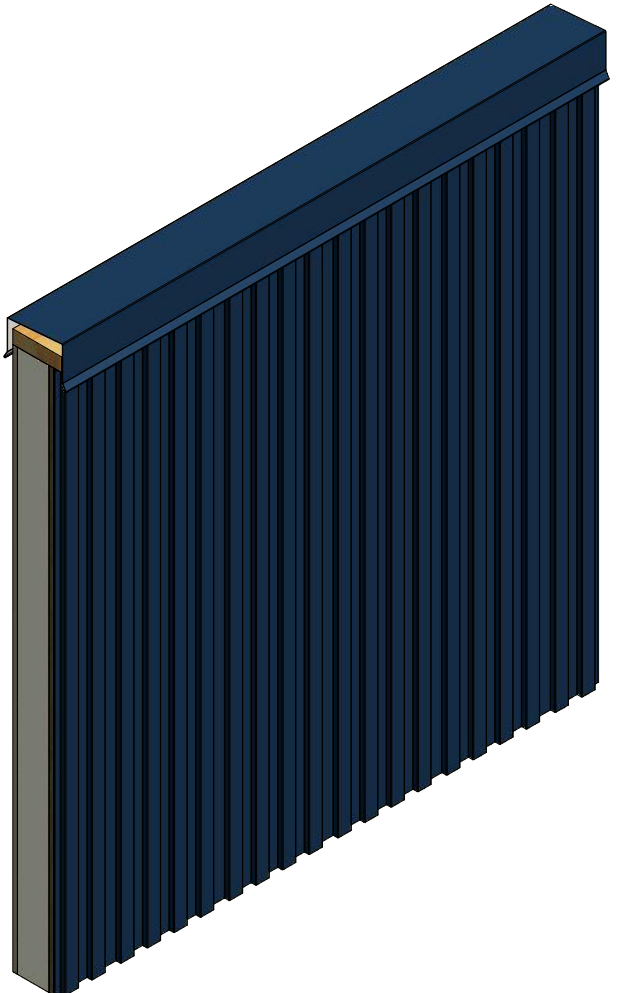

Vertical Panel

MFA270 - J Closure

ATAS INTERNATIONAL, INC
 Allentown PA
 610-395-8445
 Mesa AZ
 480-558-7210

TITLE		Metafor Top of Wall Detail	
DWG. NO.	DR	DATE	7/8/2016
	DMR		
	APP	DATE	
MATERIAL	SH. SIZE	B	SCALE X:X

REV. NO.	DATE	DESCRIPTION OF REVISION	BY	APP

Note: * denotes color side.