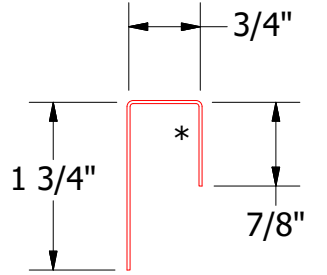

Vertical Panel

MFA270 - J Closure

ATAS INTERNATIONAL, INC
 Allentown PA
 610-395-8445
 Mesa AZ
 480-558-7210

TITLE		Metafor Top of Wall Detail	
DWG. NO.	DR	DATE	7/8/2016
	DMR		
	APP	DATE	
MATERIAL	SH. SIZE	B	SCALE X:X

REV. NO.	DATE	DESCRIPTION OF REVISION	BY	APP

Note: * denotes color side.