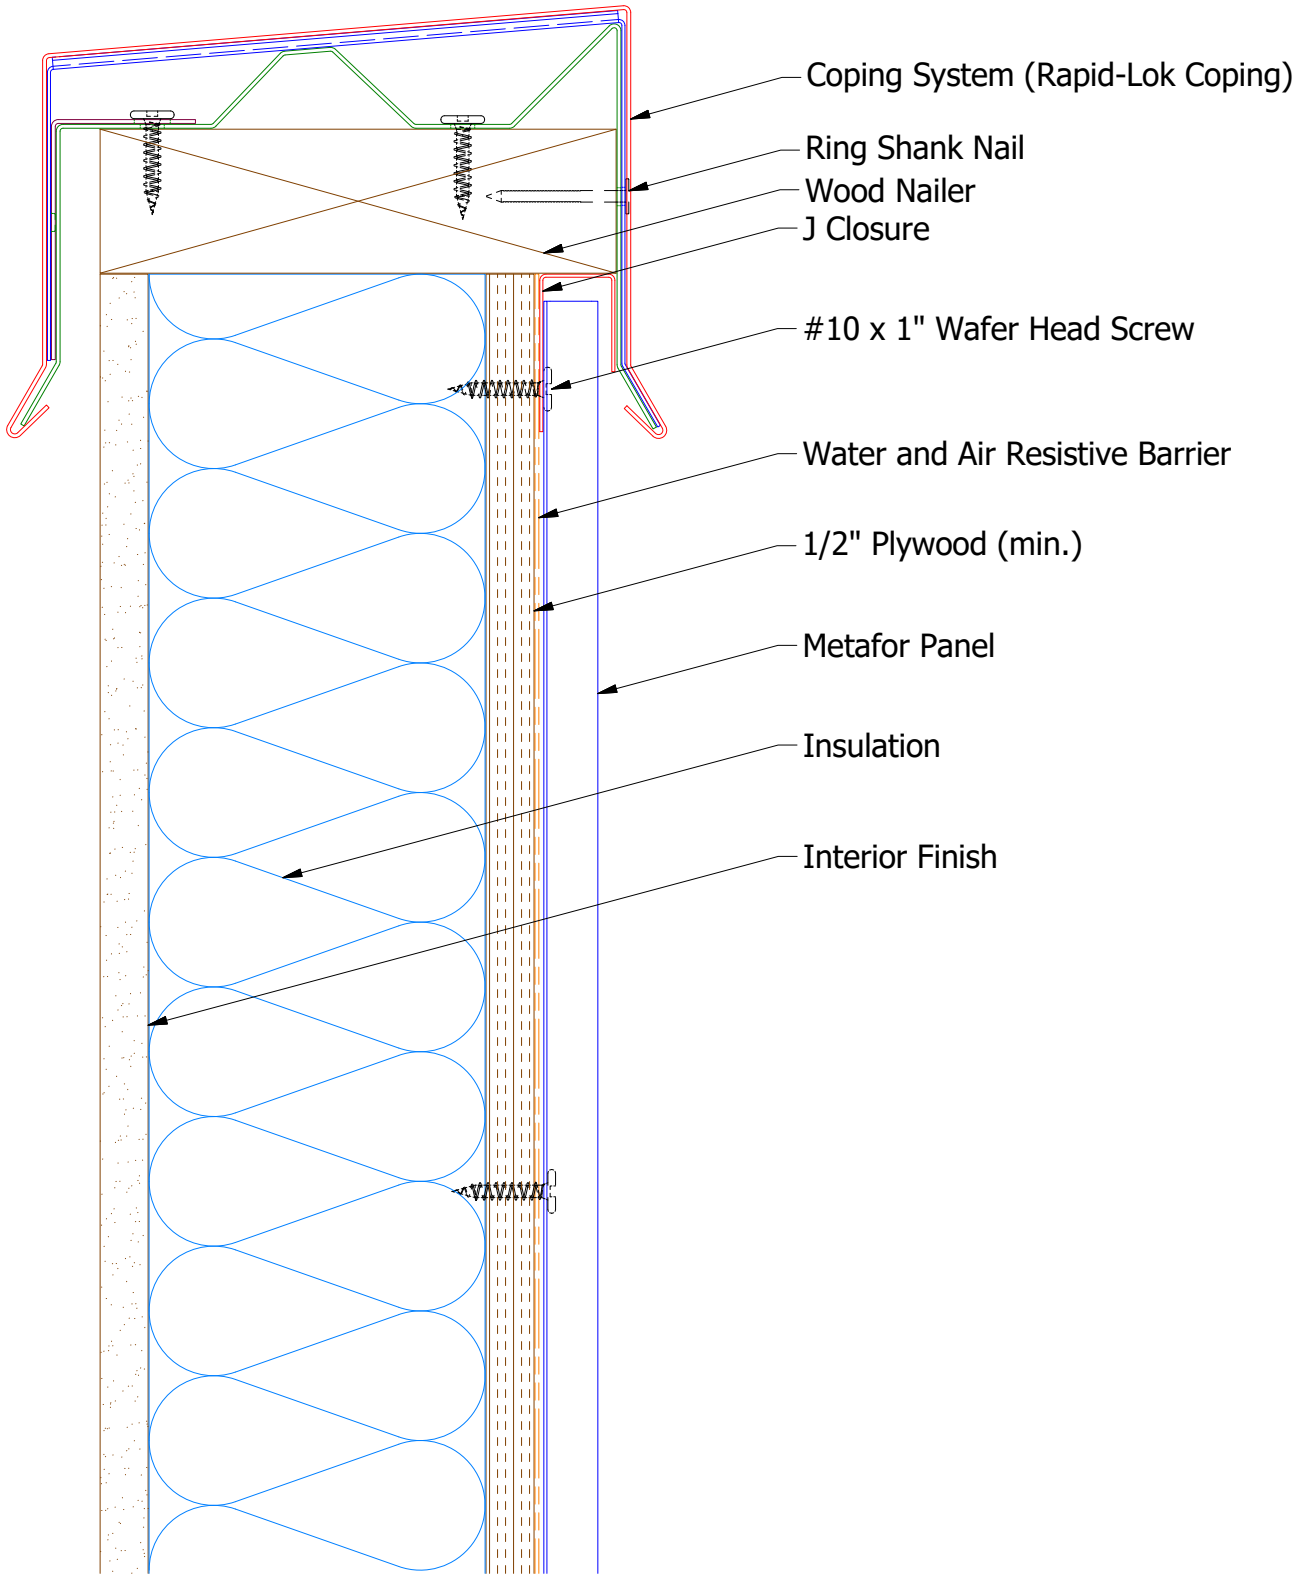

Vertical Panel

MFA270 - J Closure

ATAS INTERNATIONAL, INC
 Allentown PA
 610-395-8445
 Mesa AZ
 480-558-7210

TITLE		Metafor Top of Wall Detail	
DWG. NO.	DR	DATE	7/8/2016
	DMR		
	APP	DATE	
MATERIAL	SH. SIZE	B	SCALE X:X

REV. NO.	DATE	DESCRIPTION OF REVISION	BY	APP

Note: * denotes color side.