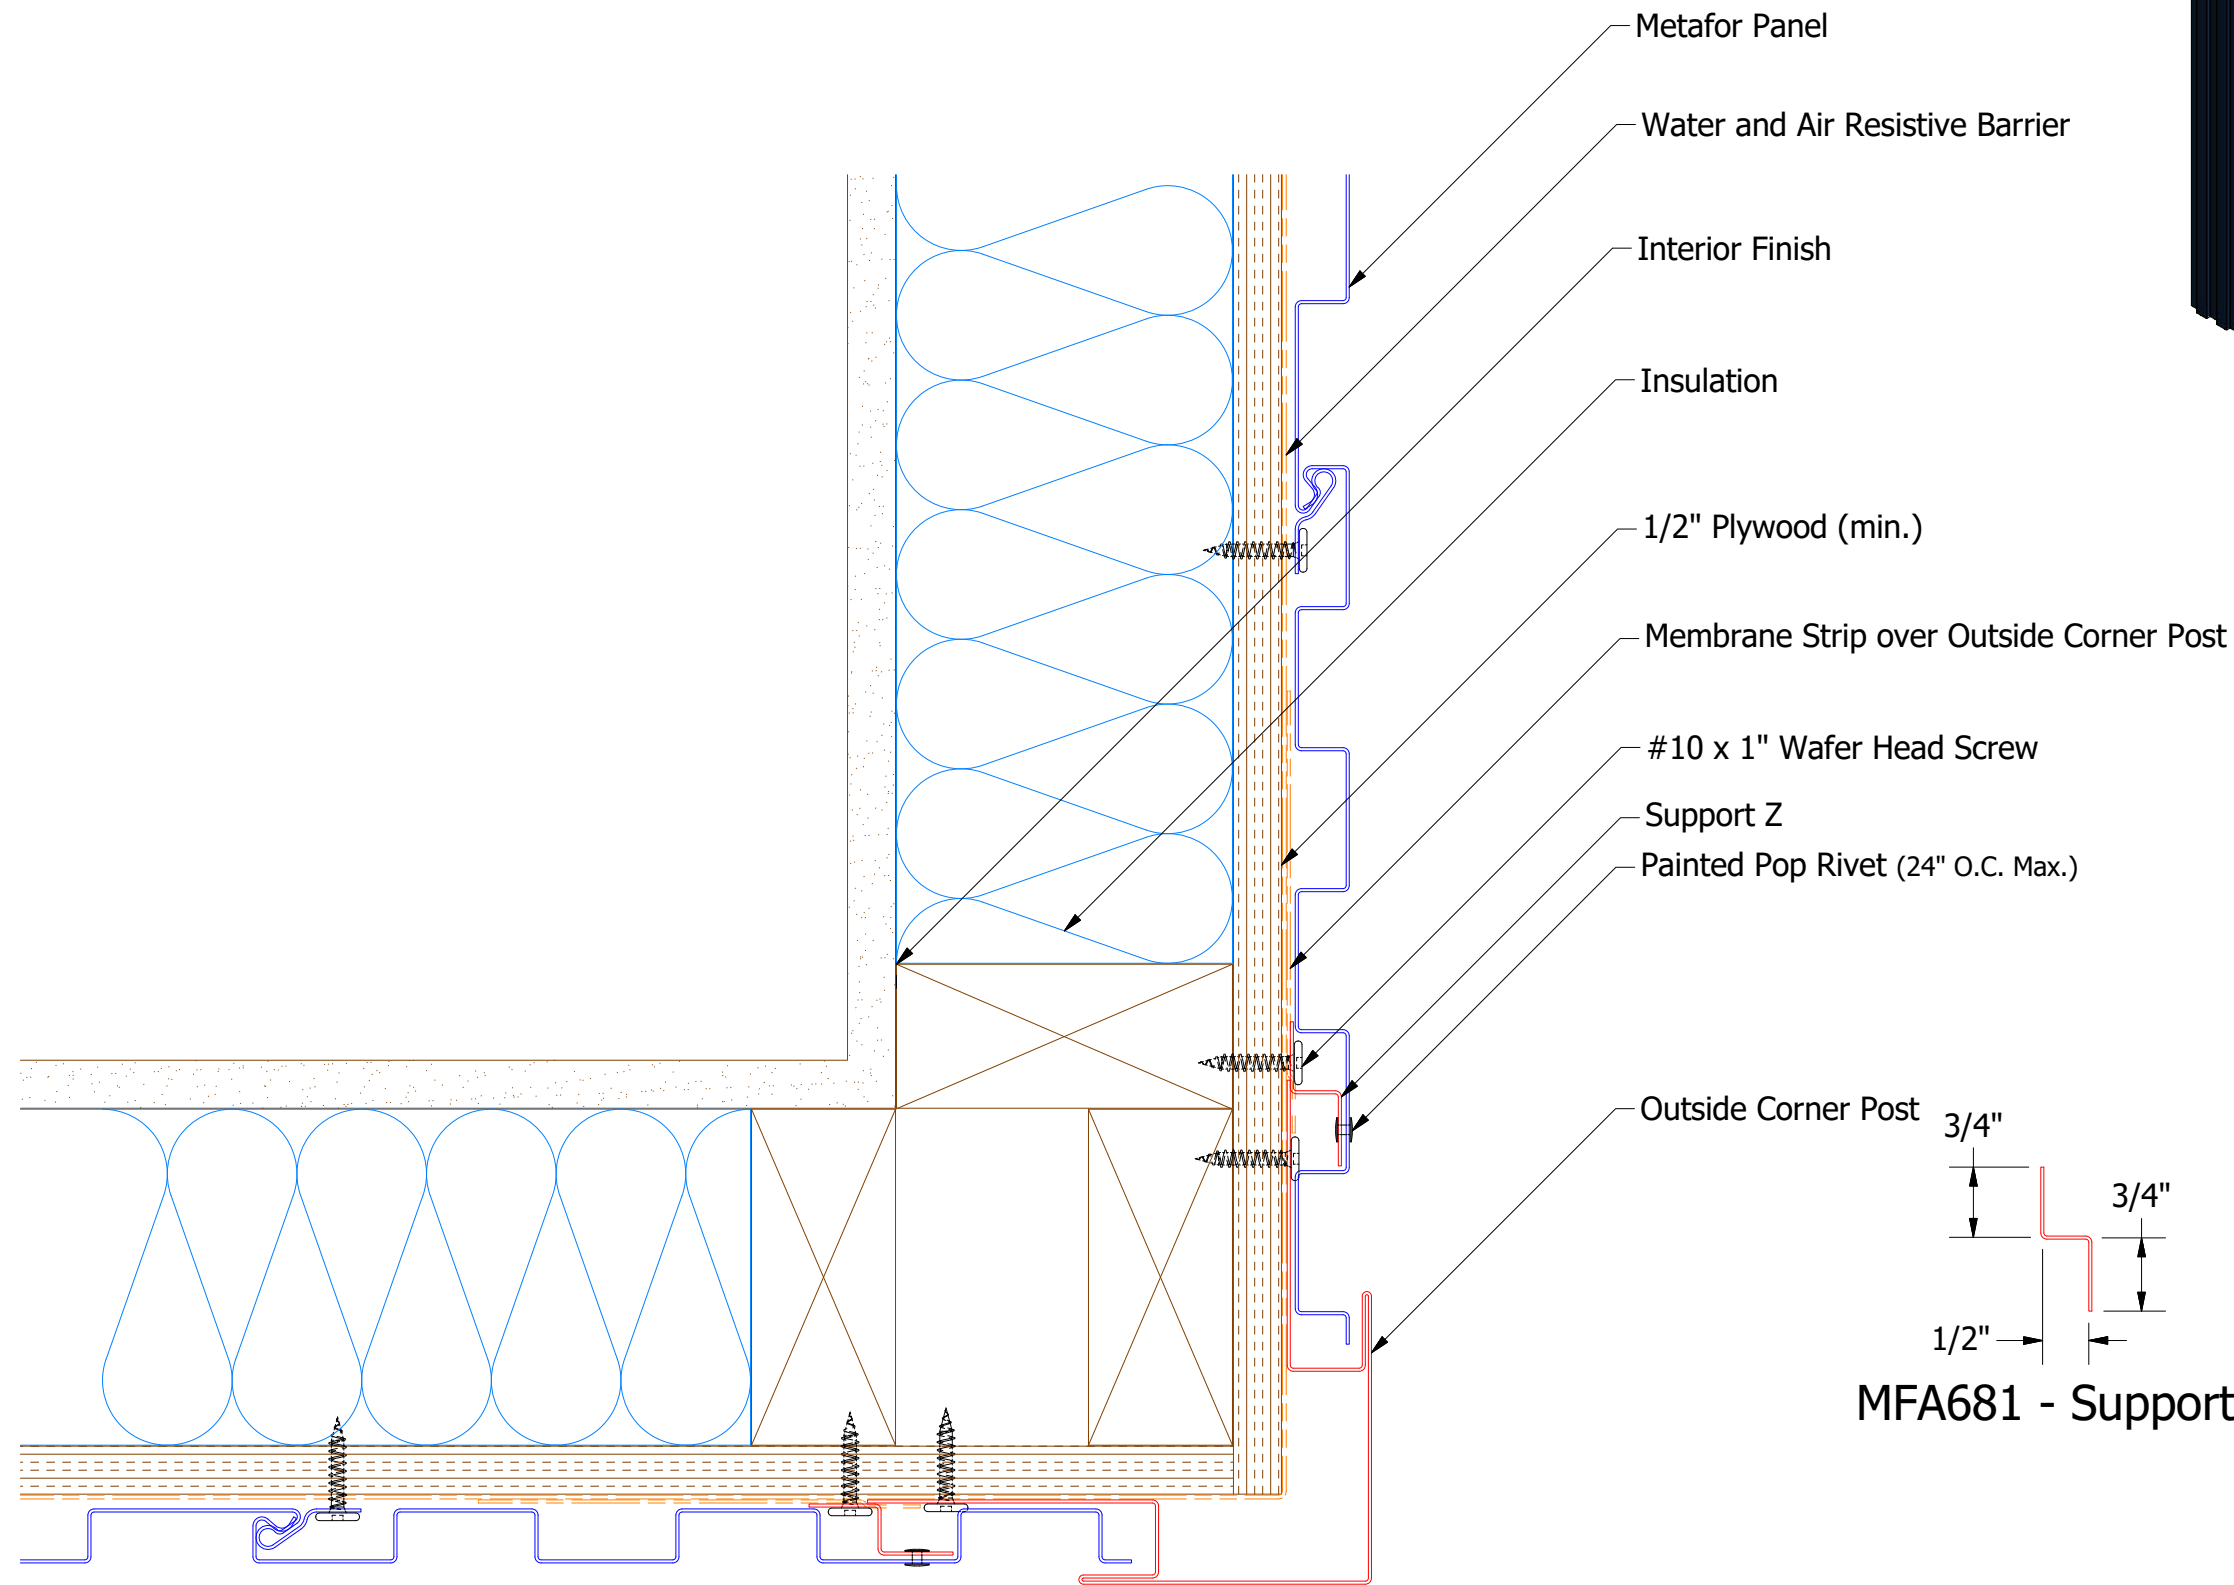

Vertical Panel

MFA602 - Outside Corner Post

Note: * denotes color side.

 ATAS INTERNATIONAL, INC Allentown PA 610-395-8445 Mesa AZ 480-558-7210		TITLE	
		Metafor Outside Corner Detail	
DWG. NO.	DR	DATE	7/8/2016
APP	MBP	DATE	7/27/16
MATERIAL	DAS	SCALE	X:X
SH. SIZE	B		