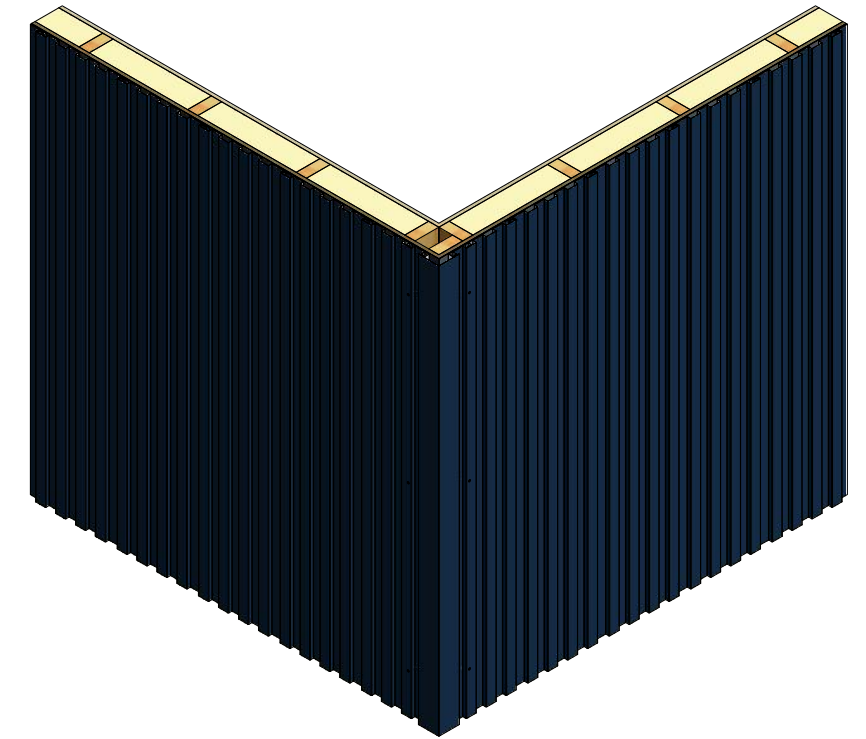

Vertical Panel

MFA602 - Outside Corner Post

Note: * denotes color side.

 ATAS INTERNATIONAL, INC Allentown PA 610-395-8445 Mesa AZ 480-558-7210		TITLE	
		Metafor Outside Corner Detail	
DWG. NO.	DR	DATE	7/8/2016
APP	MBP	DATE	7/27/16
MATERIAL	DAS	SCALE	X:X
SH. SIZE	B		