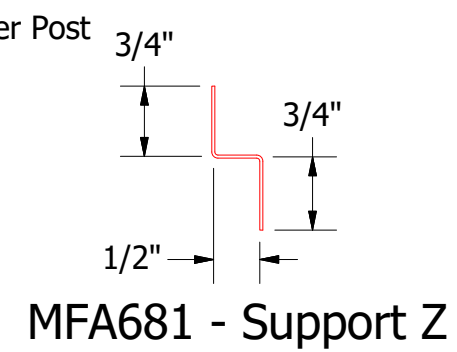

Vertical Panel

MFA602 - Outside Corner Post

Note: * denotes color side.

 ATAS INTERNATIONAL, INC Allentown PA 610-395-8445 Mesa AZ 480-558-7210		TITLE	
		Metafor Outside Corner Detail	
DWG. NO.	DR	DATE	7/8/2016
APP	MBP	DATE	7/27/16
MATERIAL	DAS	SCALE	X:X
SH. SIZE	B		