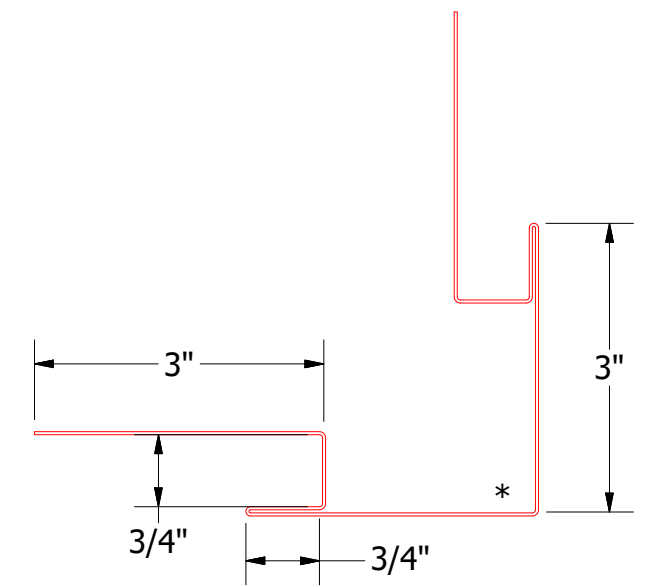

Vertical Panel

MFA602 - Outside Corner Post

Note: * denotes color side.

 ATAS INTERNATIONAL, INC Allentown PA 610-395-8445 Mesa AZ 480-558-7210		TITLE	
		Metafor Outside Corner Detail	
DWG. NO.	DR	DATE	7/8/2016
APP	MBP	DATE	7/27/16
MATERIAL	DAS	SCALE	X:X
SH. SIZE	B		