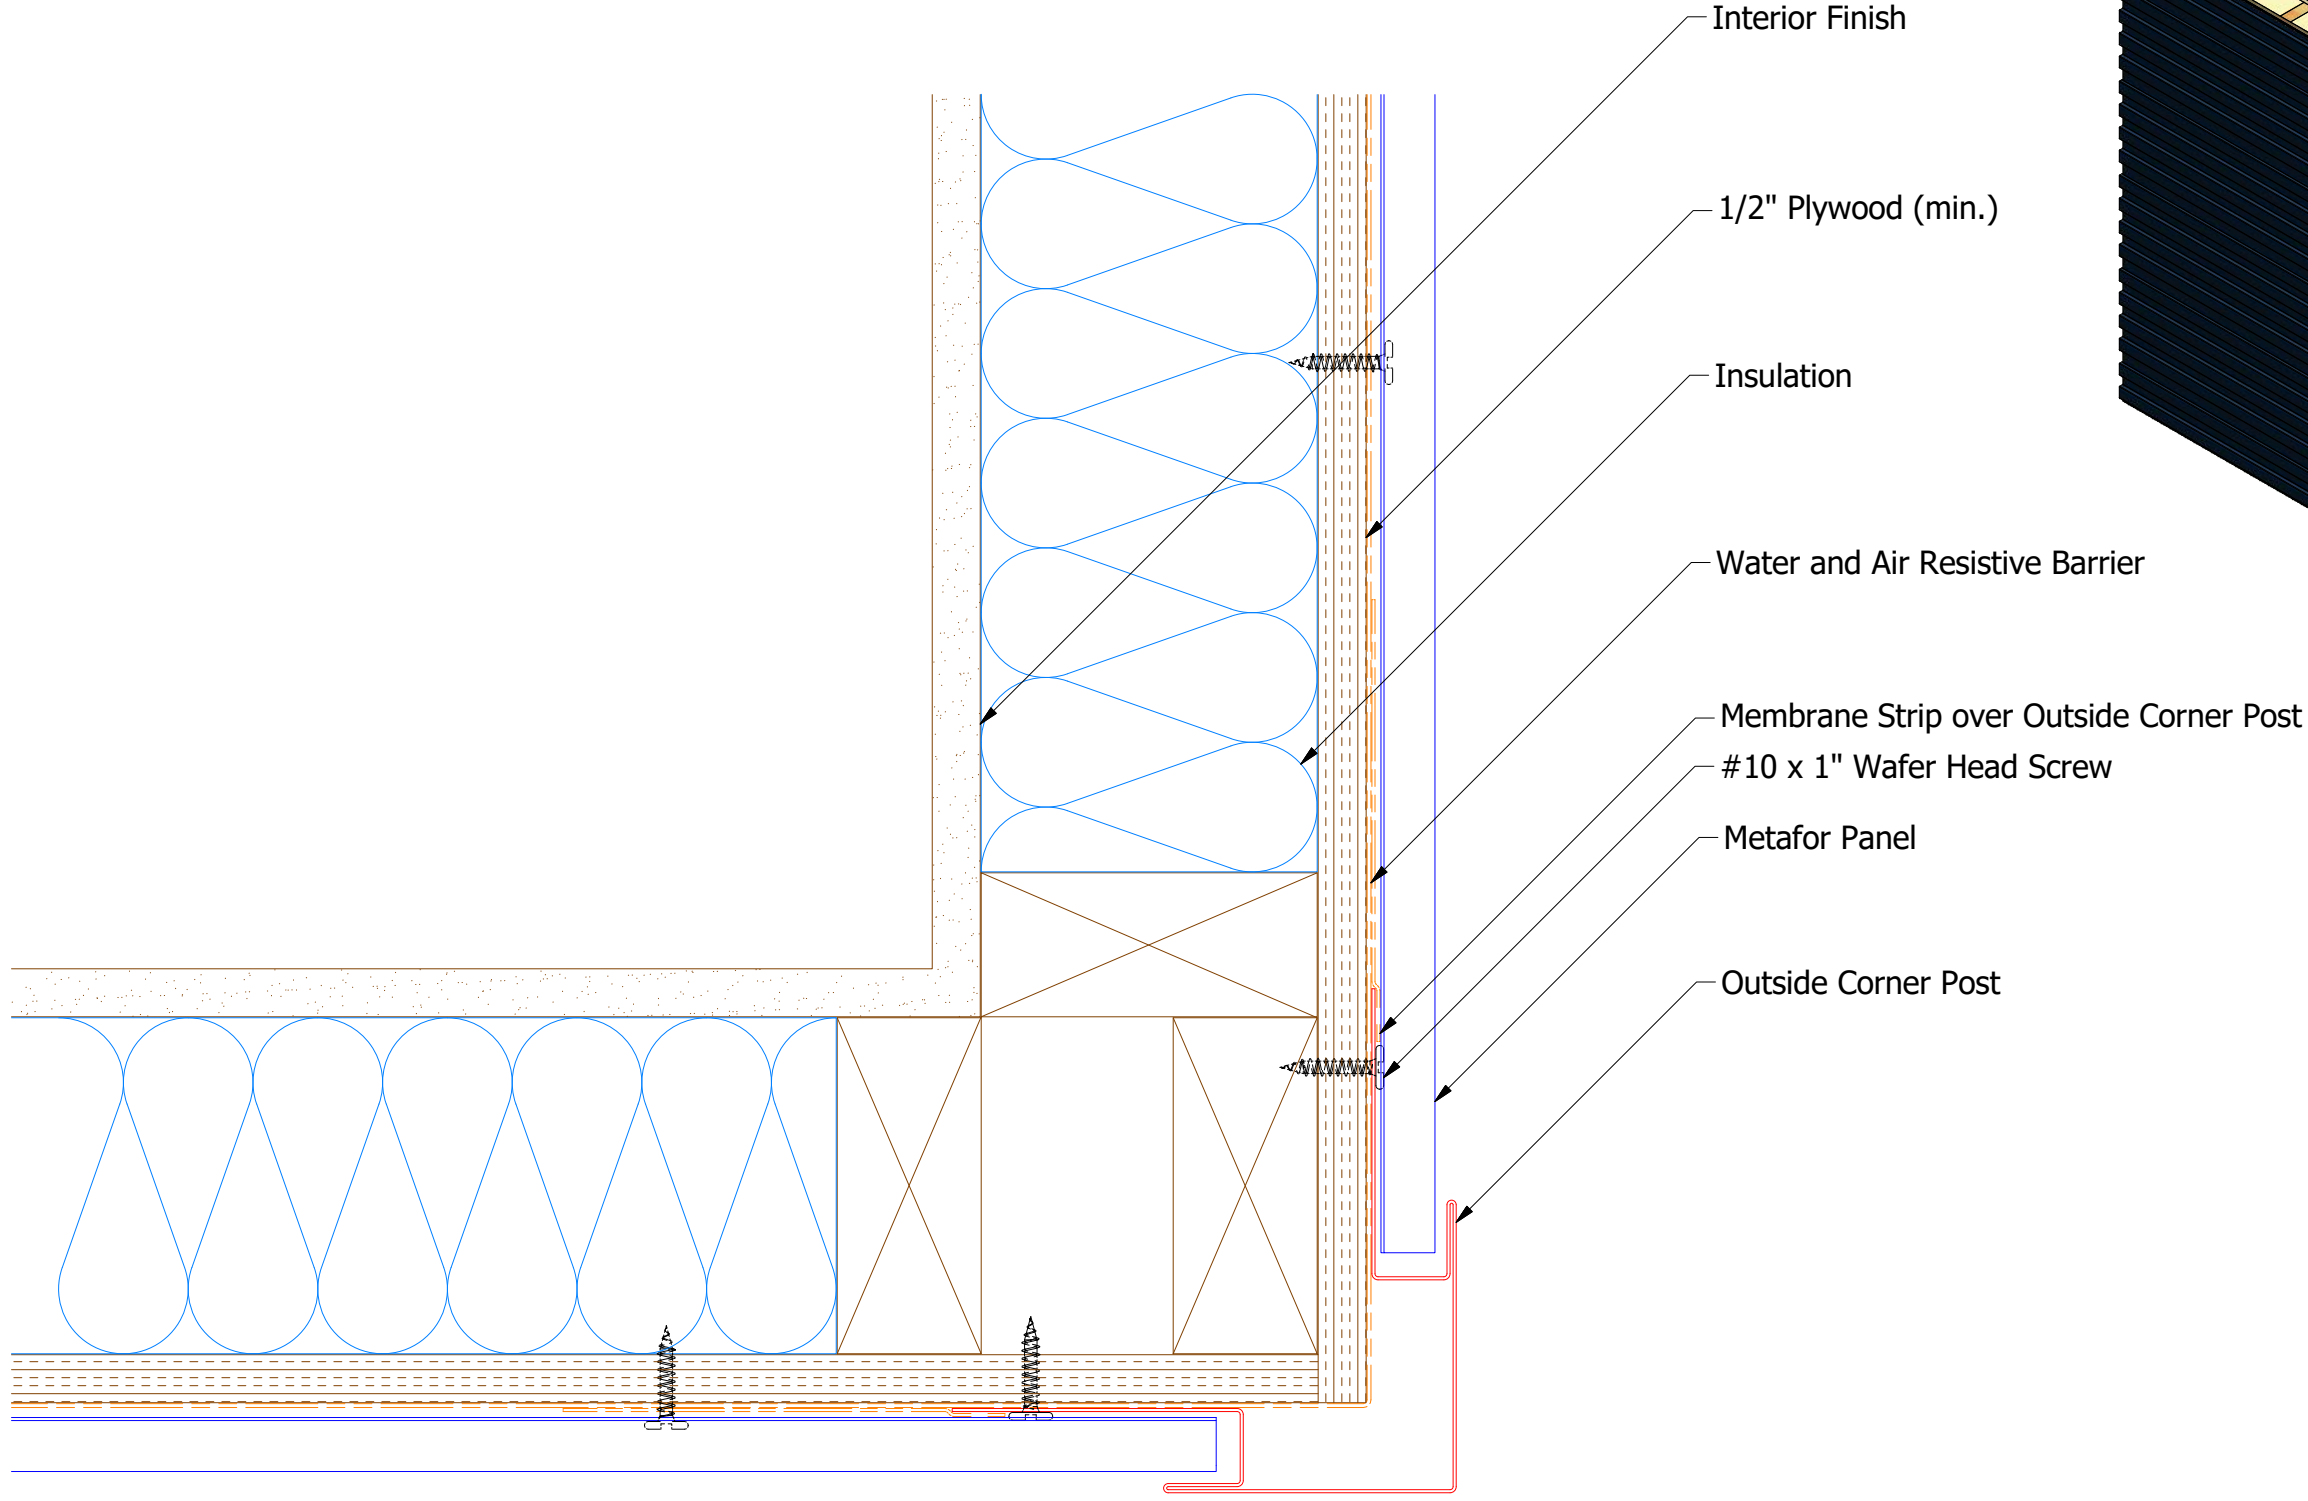

Horizontal Panel

MFA602 - Outside Corner Post

Note: * denotes color side.

ATAS INTERNATIONAL, INC
 Allentown PA
 610-395-8445
 Mesa AZ
 480-558-7210

TITLE				Metafor Outside Corner Detail			
DWG. NO.		DR		DATE		7/8/2016	
		MBP		DATE		7/27/16	
MATERIAL		APP		DAS		SCALE	
		SH. SIZE		B		X:X	
REV. NO.	DATE	DESCRIPTION OF REVISION	BY	APP			