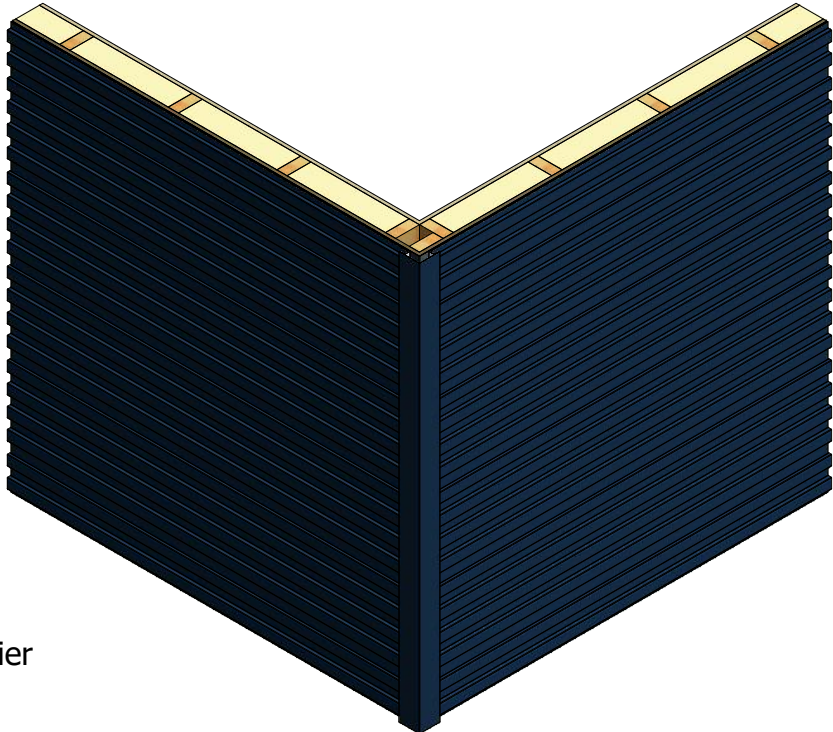

Horizontal Panel

MFA602 - Outside Corner Post

Note: * denotes color side.

ATAS INTERNATIONAL, INC
 Allentown PA
 610-395-8445
 Mesa AZ
 480-558-7210

TITLE				Metafor Outside Corner Detail			
DWG. NO.		DR		DATE		7/8/2016	
		MBP		DATE		7/27/16	
MATERIAL		APP		DAS		SCALE	
		SH. SIZE		B		X:X	
REV. NO.	DATE	DESCRIPTION OF REVISION	BY	APP			