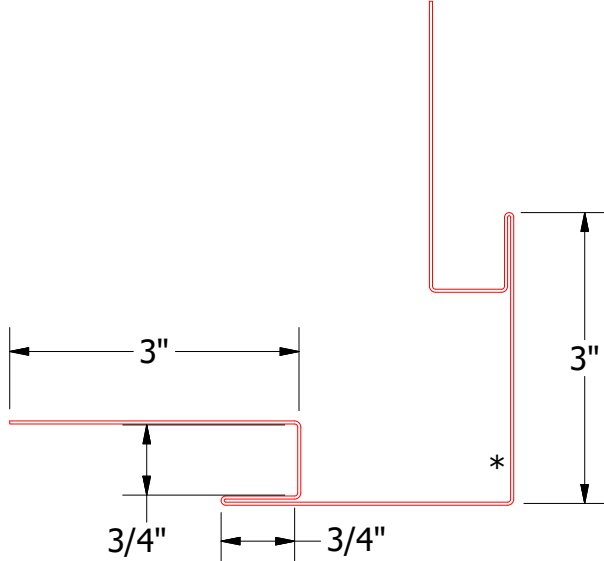

Horizontal Panel

MFA602 - Outside Corner Post

Note: * denotes color side.

ATAS INTERNATIONAL, INC
 Allentown PA
 610-395-8445
 Mesa AZ
 480-558-7210

TITLE				Metafor Outside Corner Detail			
DWG. NO.		DR		DATE		7/8/2016	
		MBP		DATE		7/27/16	
MATERIAL		APP		DAS		SCALE	
		SH. SIZE		B		X:X	
REV. NO.	DATE	DESCRIPTION OF REVISION	BY	APP			