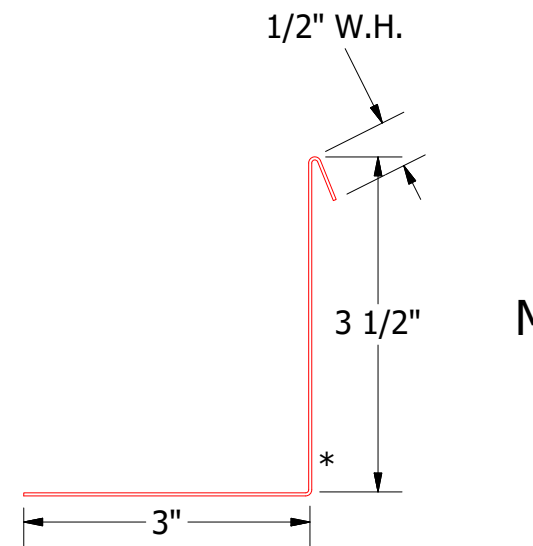

Vertical Panel

MFA683 - Angle Trim With Return

MFA034 - J Channel

Note: * denotes color side.

ATAS INTERNATIONAL, INC
 Allentown PA
 610-395-8445
 Mesa AZ
 480-558-7210

TITLE				Metafor Jamb Detail	
DWG. NO.		DR MBP		DATE 7/8/2016	
MATERIAL		APP DAS		DATE 7/27/16	
REV. NO.	DATE	DESCRIPTION OF REVISION	BY	APP	SH. SIZE B
					SCALE X:X