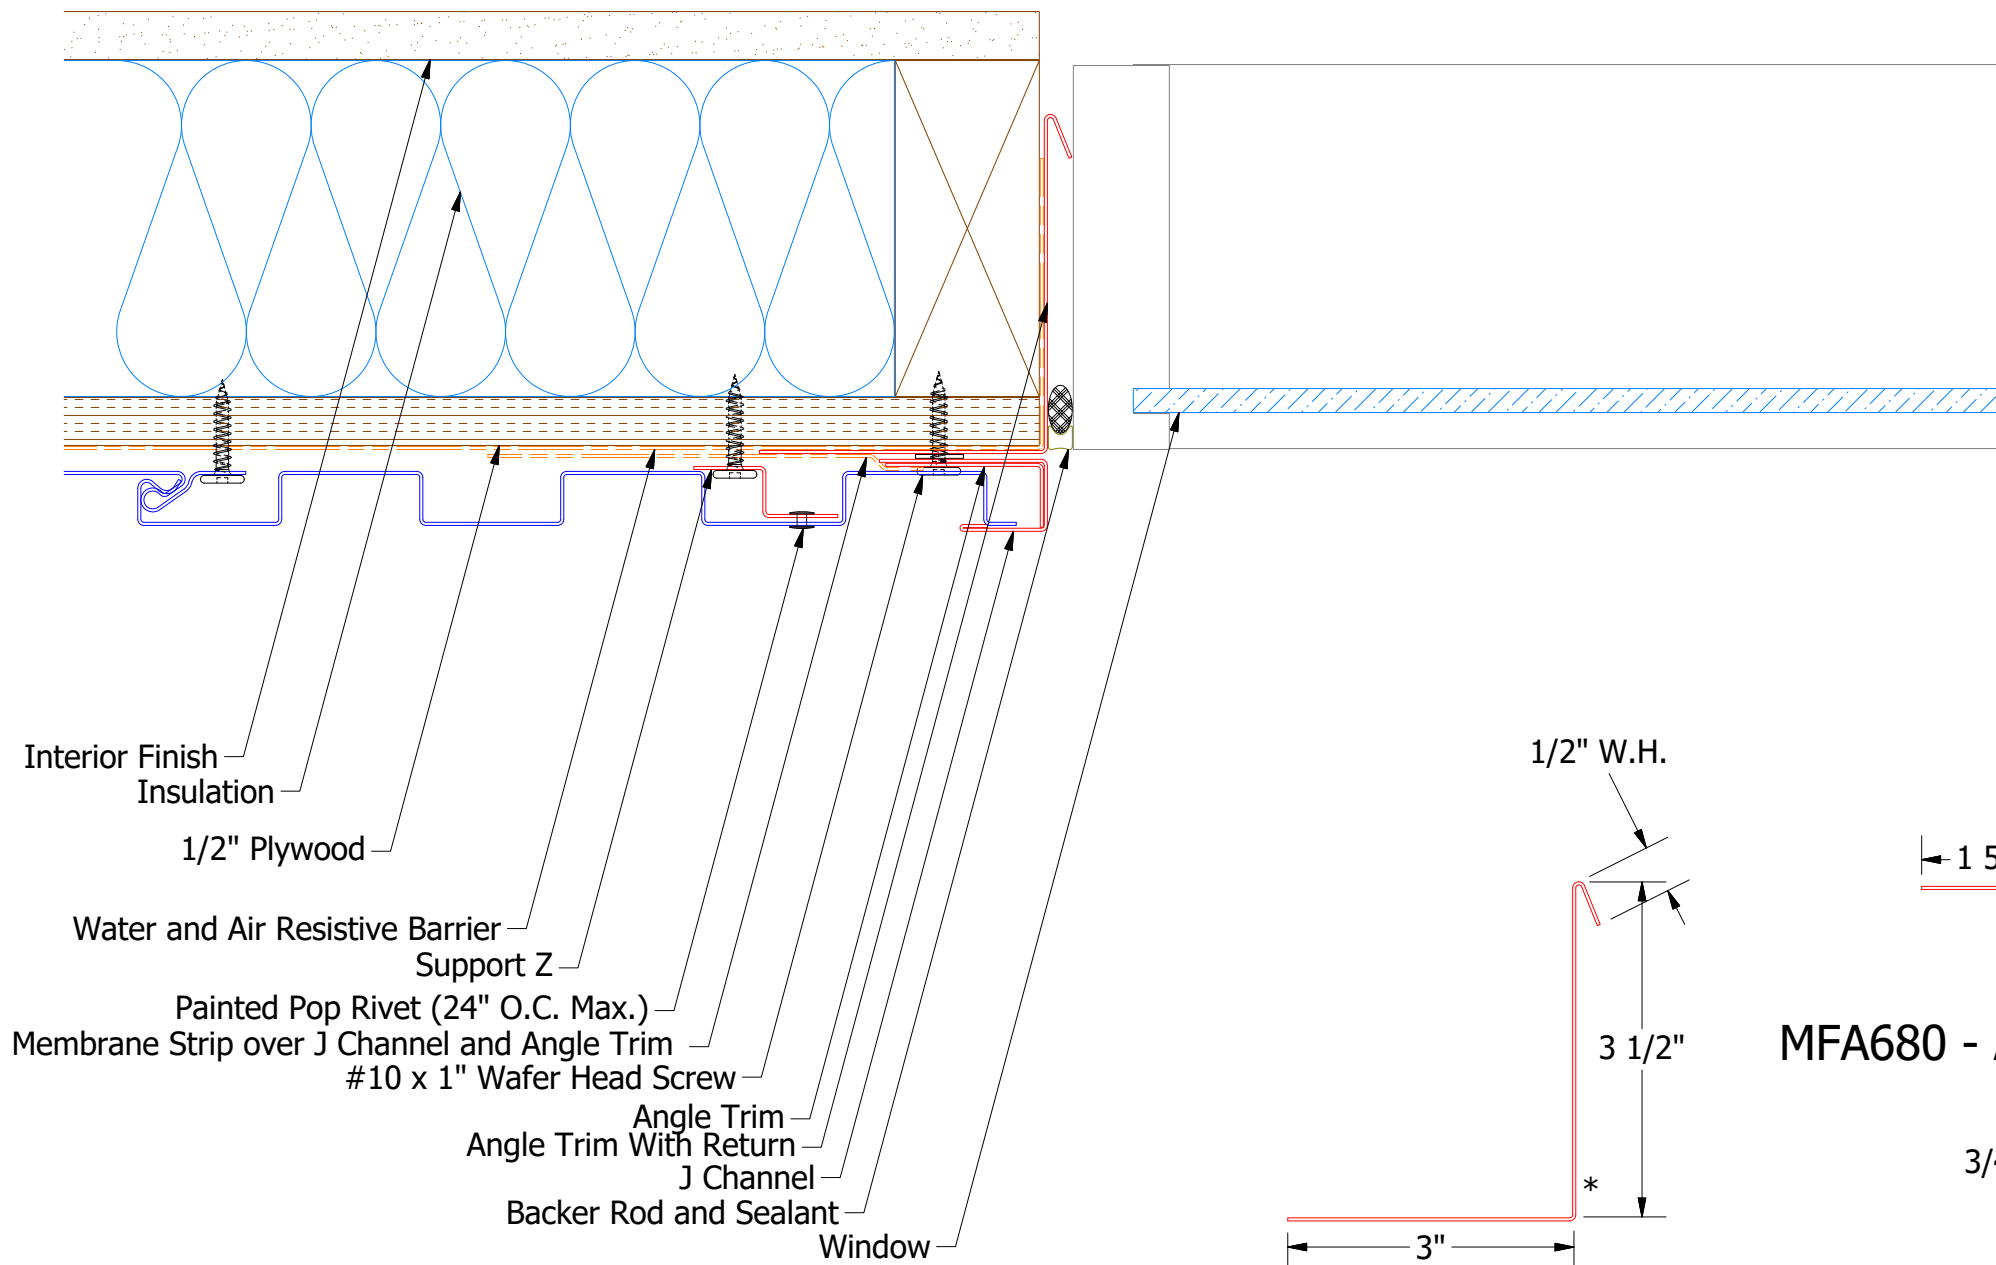

Vertical Panel

MFA683 - Angle Trim With Return

MFA034 - J Channel

Note: * denotes color side.

ATAS INTERNATIONAL, INC
 Allentown PA
 610-395-8445
 Mesa AZ
 480-558-7210

TITLE				Metafor Jamb Detail	
DWG. NO.		DR MBP		DATE 7/8/2016	
MATERIAL		APP DAS		DATE 7/27/16	
REV. NO.	DATE	DESCRIPTION OF REVISION	BY	APP	SH. SIZE B
					SCALE X:X