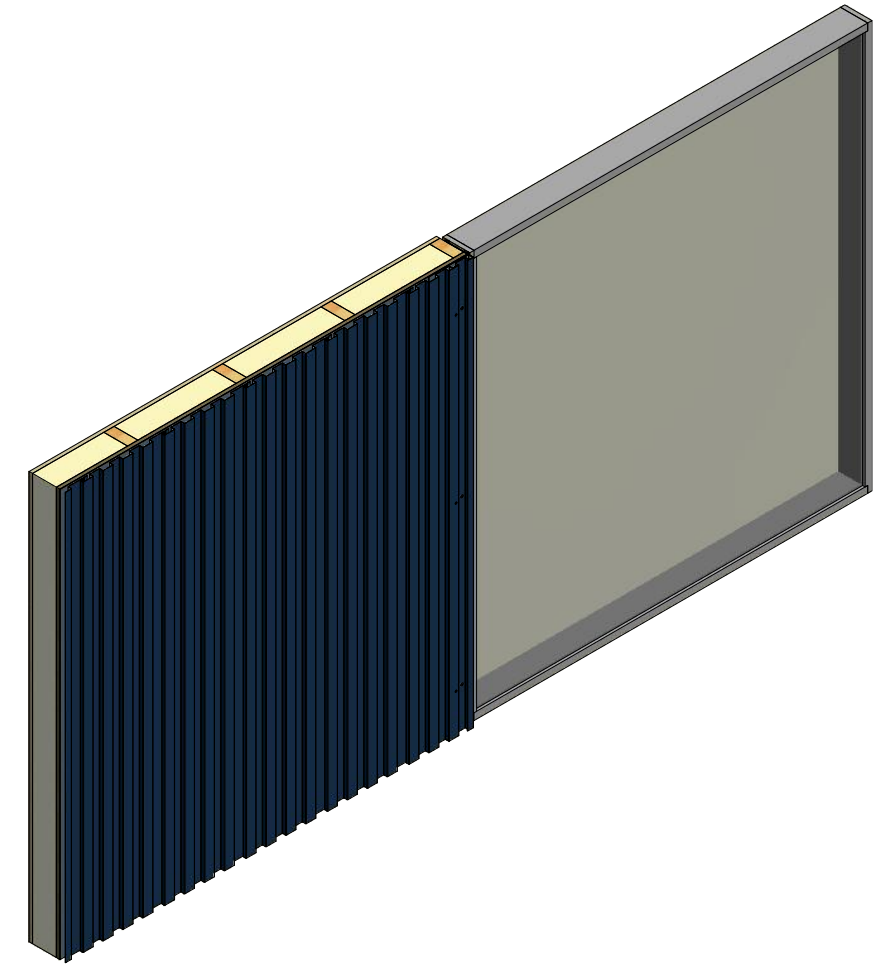

Vertical Panel

MFA683 - Angle Trim With Return

MFA034 - J Channel

Note: * denotes color side.

ATAS INTERNATIONAL, INC
 Allentown PA
 610-395-8445
 Mesa AZ
 480-558-7210

TITLE				Metafor Jamb Detail	
DWG. NO.		DR MBP		DATE 7/8/2016	
MATERIAL		APP DAS		DATE 7/27/16	
REV. NO.	DATE	DESCRIPTION OF REVISION	BY	APP	SH. SIZE B
					SCALE X:X