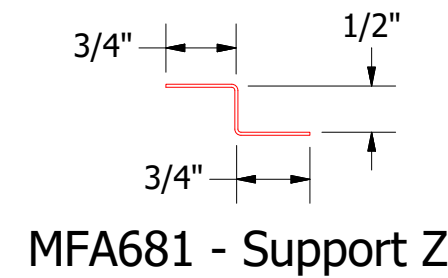

Vertical Panel

MFA683 - Angle Trim With Return

MFA034 - J Channel

Note: * denotes color side.

ATAS INTERNATIONAL, INC
 Allentown PA
 610-395-8445
 Mesa AZ
 480-558-7210

TITLE				Metafor Jamb Detail	
DWG. NO.		DR MBP		DATE 7/8/2016	
MATERIAL		APP DAS		DATE 7/27/16	
REV. NO.	DATE	DESCRIPTION OF REVISION	BY	APP	SH. SIZE B
					SCALE X:X