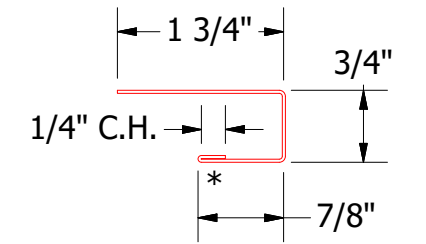

Vertical Panel

MFA683 - Angle Trim With Return

MFA034 - J Channel

Note: * denotes color side.

ATAS INTERNATIONAL, INC
 Allentown PA
 610-395-8445
 Mesa AZ
 480-558-7210

TITLE				Metafor Jamb Detail	
DWG. NO.		DR MBP		DATE 7/8/2016	
MATERIAL		APP DAS		DATE 7/27/16	
REV. NO.	DATE	DESCRIPTION OF REVISION	BY	APP	SH. SIZE B
					SCALE X:X