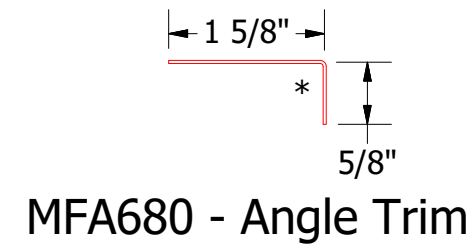

Vertical Panel

MFA683 - Angle Trim With Return

MFA034 - J Channel

Note: * denotes color side.

ATAS INTERNATIONAL, INC
 Allentown PA
 610-395-8445
 Mesa AZ
 480-558-7210

TITLE				Metafor Jamb Detail	
DWG. NO.		DR MBP		DATE 7/8/2016	
MATERIAL		APP DAS		DATE 7/27/16	
REV. NO.	DATE	DESCRIPTION OF REVISION	BY	APP	SH. SIZE B
					SCALE X:X