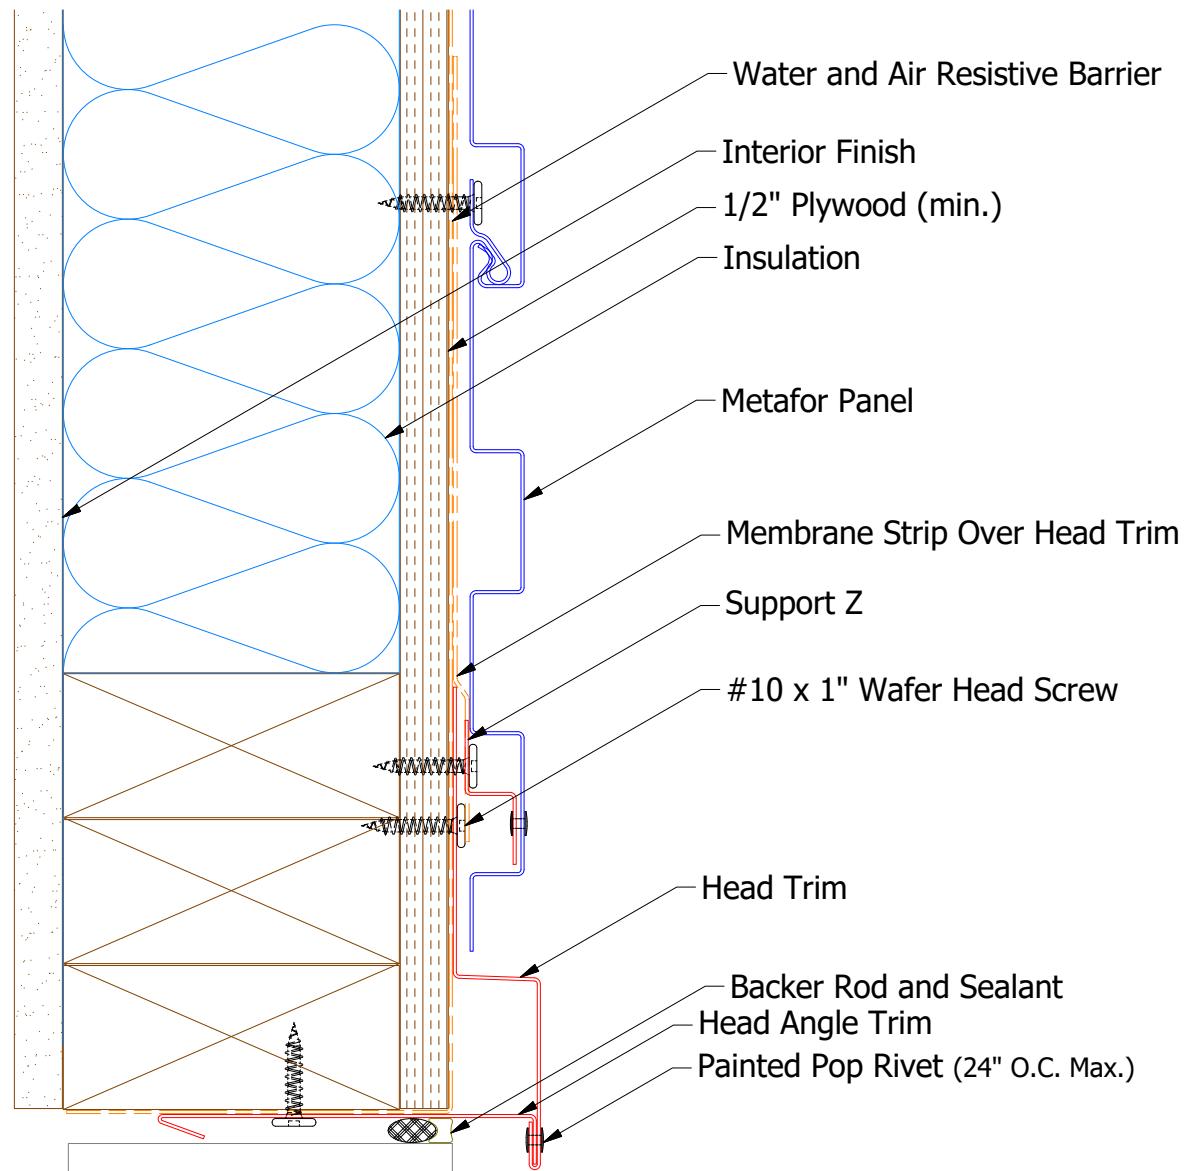

Horizontal Panel

MFA681 - Support Z

MFA550 - Head Trim

MFA690 - Head Angle Trim

Note: * denotes color side.

 ATAS INTERNATIONAL, INC Allentown PA 610-395-8445 Mesa AZ 480-558-7210		TITLE	
		Metafor Head Detail	
DWG. NO.	DR	DATE	
	MBP	7/7/2016	
MATERIAL	APP	DATE	
	DAS	7/27/16	
REV. NO.	SH. SIZE	SCALE	
	B	X:X	