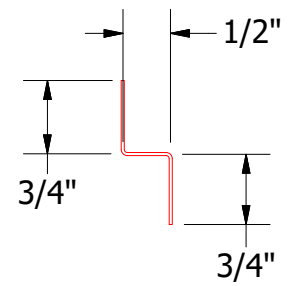

Horizontal Panel

MFA681 - Support Z

MFA550 - Head Trim

MFA690 - Head Angle Trim

Note: * denotes color side.

 ATAS INTERNATIONAL, INC Allentown PA 610-395-8445 Mesa AZ 480-558-7210		TITLE	
		Metafor Head Detail	
DWG. NO.	DR	DATE	
	MBP	7/7/2016	
MATERIAL	APP	DATE	
	DAS	7/27/16	
REV. NO.	SH. SIZE	SCALE	
	B	X:X	