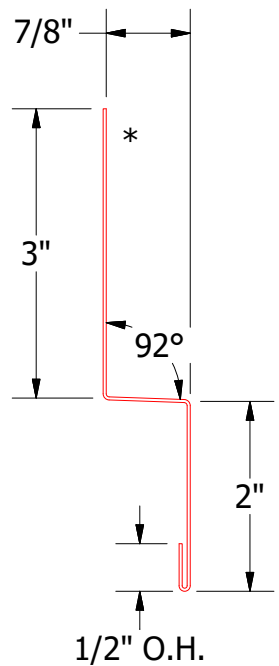

Horizontal Panel

MFA681 - Support Z

MFA550 - Head Trim

MFA690 - Head Angle Trim

Note: * denotes color side.

 ATAS INTERNATIONAL, INC Allentown PA 610-395-8445 Mesa AZ 480-558-7210		TITLE	
		Metafor Head Detail	
DWG. NO.	DR	DATE	
	MBP	7/7/2016	
MATERIAL	APP	DATE	
	DAS	7/27/16	
REV. NO.	SH. SIZE	SCALE	
	B	X:X	