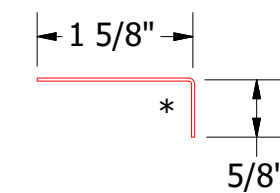

MFA680 - Angle Trim