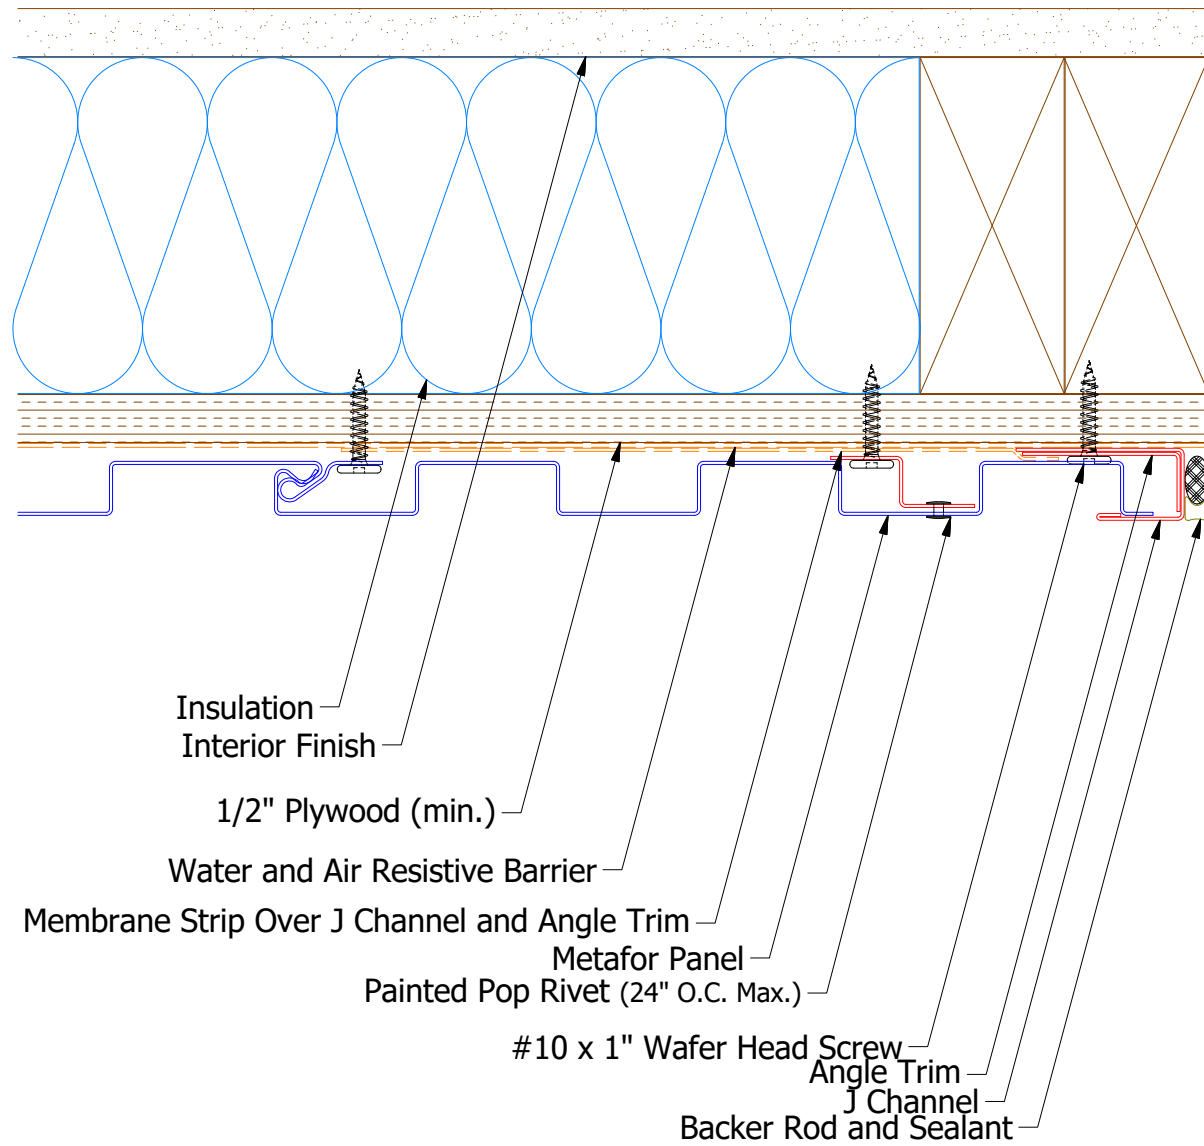

Vertical Panel

MFA034 - J Channel

MFA680 - Angle Trim

MFA681 - Support Z

Note: * denotes color side.

ATAS INTERNATIONAL, INC
 Allentown PA
 610-395-8445
 Mesa AZ
 480-558-7210

REV. NO.		DATE	DESCRIPTION OF REVISION	BY	APP

TITLE			Metafor Endwall Detail		
DWG. NO.	DR	DATE	MBP	DATE	7/7/2016
MATERIAL	APP	DAS	DATE	7/27/16	
SH. SIZE	B	SCALE	X:X		