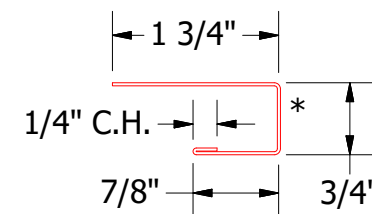

Vertical Panel

MFA034 - J Channel

MFA680 - Angle Trim

MFA681 - Support Z

Note: * denotes color side.

ATAS INTERNATIONAL, INC
 Allentown PA
 610-395-8445
 Mesa AZ
 480-558-7210

REV. NO.		DATE	DESCRIPTION OF REVISION	BY	APP

TITLE			Metafor Endwall Detail		
DWG. NO.	DR	DATE	MBP	DATE	7/7/2016
MATERIAL	APP	DAS	DATE	7/27/16	
SH. SIZE	B	SCALE	X:X		