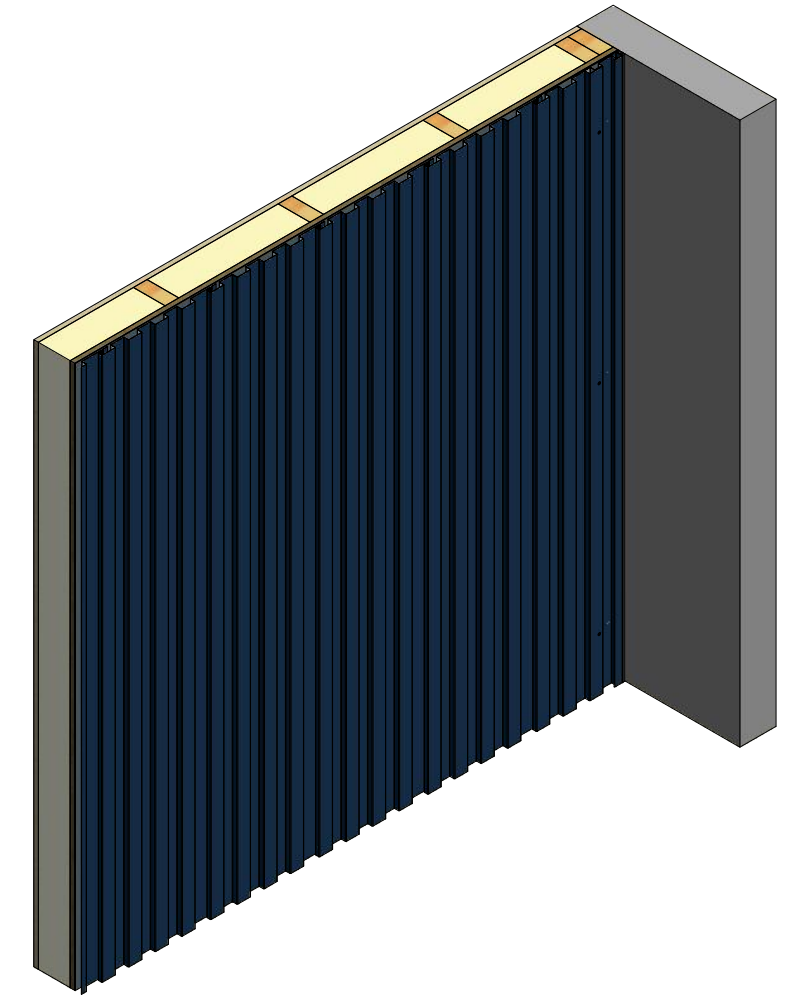

Vertical Panel

MFA034 - J Channel

MFA680 - Angle Trim

MFA681 - Support Z

Note: * denotes color side.

ATAS INTERNATIONAL, INC
 Allentown PA
 610-395-8445
 Mesa AZ
 480-558-7210

REV. NO.		DATE	DESCRIPTION OF REVISION	BY	APP

TITLE			Metafor Endwall Detail		
DWG. NO.	DR	DATE	MBP	DATE	7/7/2016
MATERIAL	APP	DAS	DATE	7/27/16	
SH. SIZE	B	SCALE	X:X		