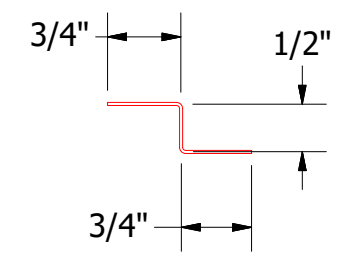

Vertical Panel

MFA034 - J Channel

MFA680 - Angle Trim

MFA681 - Support Z

Note: * denotes color side.

ATAS INTERNATIONAL, INC
 Allentown PA
 610-395-8445
 Mesa AZ
 480-558-7210

REV. NO.		DATE	DESCRIPTION OF REVISION	BY	APP

TITLE			Metafor Endwall Detail		
DWG. NO.	DR	DATE	MBP	DATE	7/7/2016
MATERIAL	APP	DAS	DATE	7/27/16	
SH. SIZE	B	SCALE	X:X		