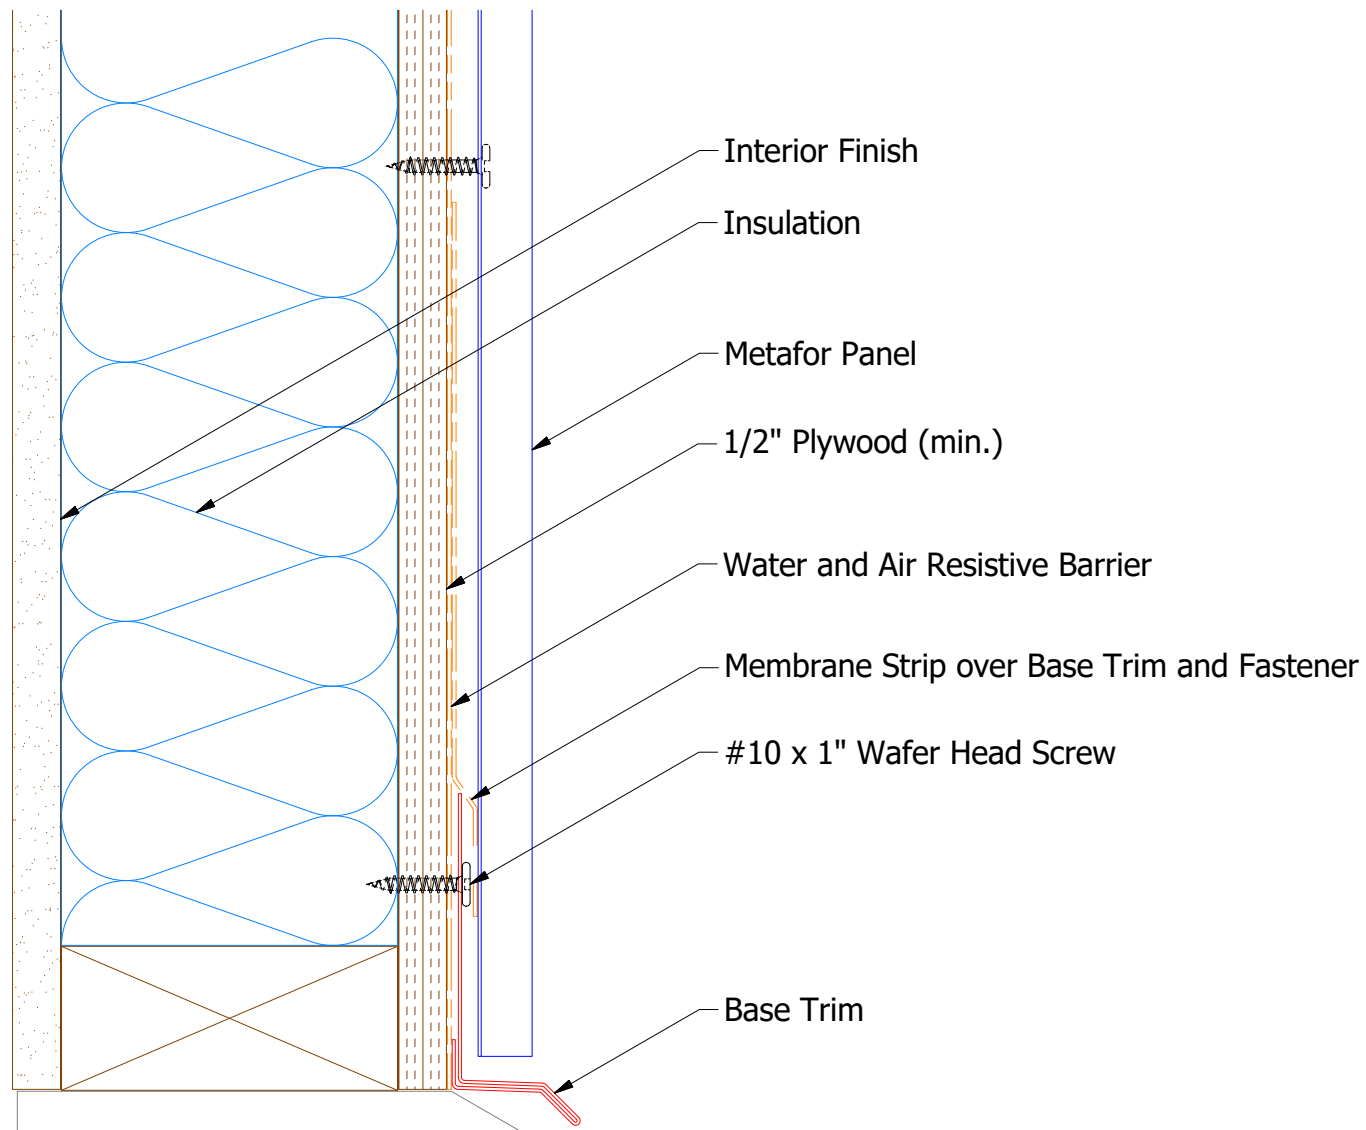

Vertical Panel

MFA661 - Base Trim

Note: * denotes color side.

 ATAS INTERNATIONAL, INC Allentown PA 610-395-8445 Mesa AZ 480-558-7210	
TITLE Metafor Base Detail	
DWG. NO.	DR MBP DATE 7/7/2016
MATERIAL	APP DAS DATE 7/27/16
SH. SIZE	B SCALE X:X