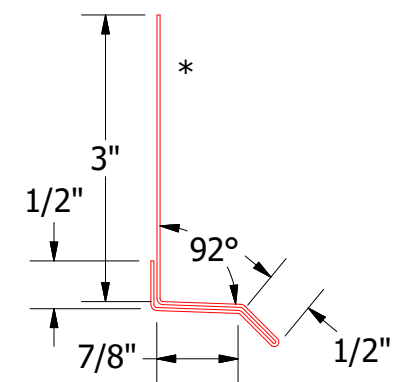

Vertical Panel

MFA661 - Base Trim

Note: * denotes color side.

 ATAS INTERNATIONAL, INC Allentown PA 610-395-8445 Mesa AZ 480-558-7210	
TITLE Metafor Base Detail	
DWG. NO.	DR MBP DATE 7/7/2016
MATERIAL	APP DAS DATE 7/27/16
SH. SIZE	B SCALE X:X