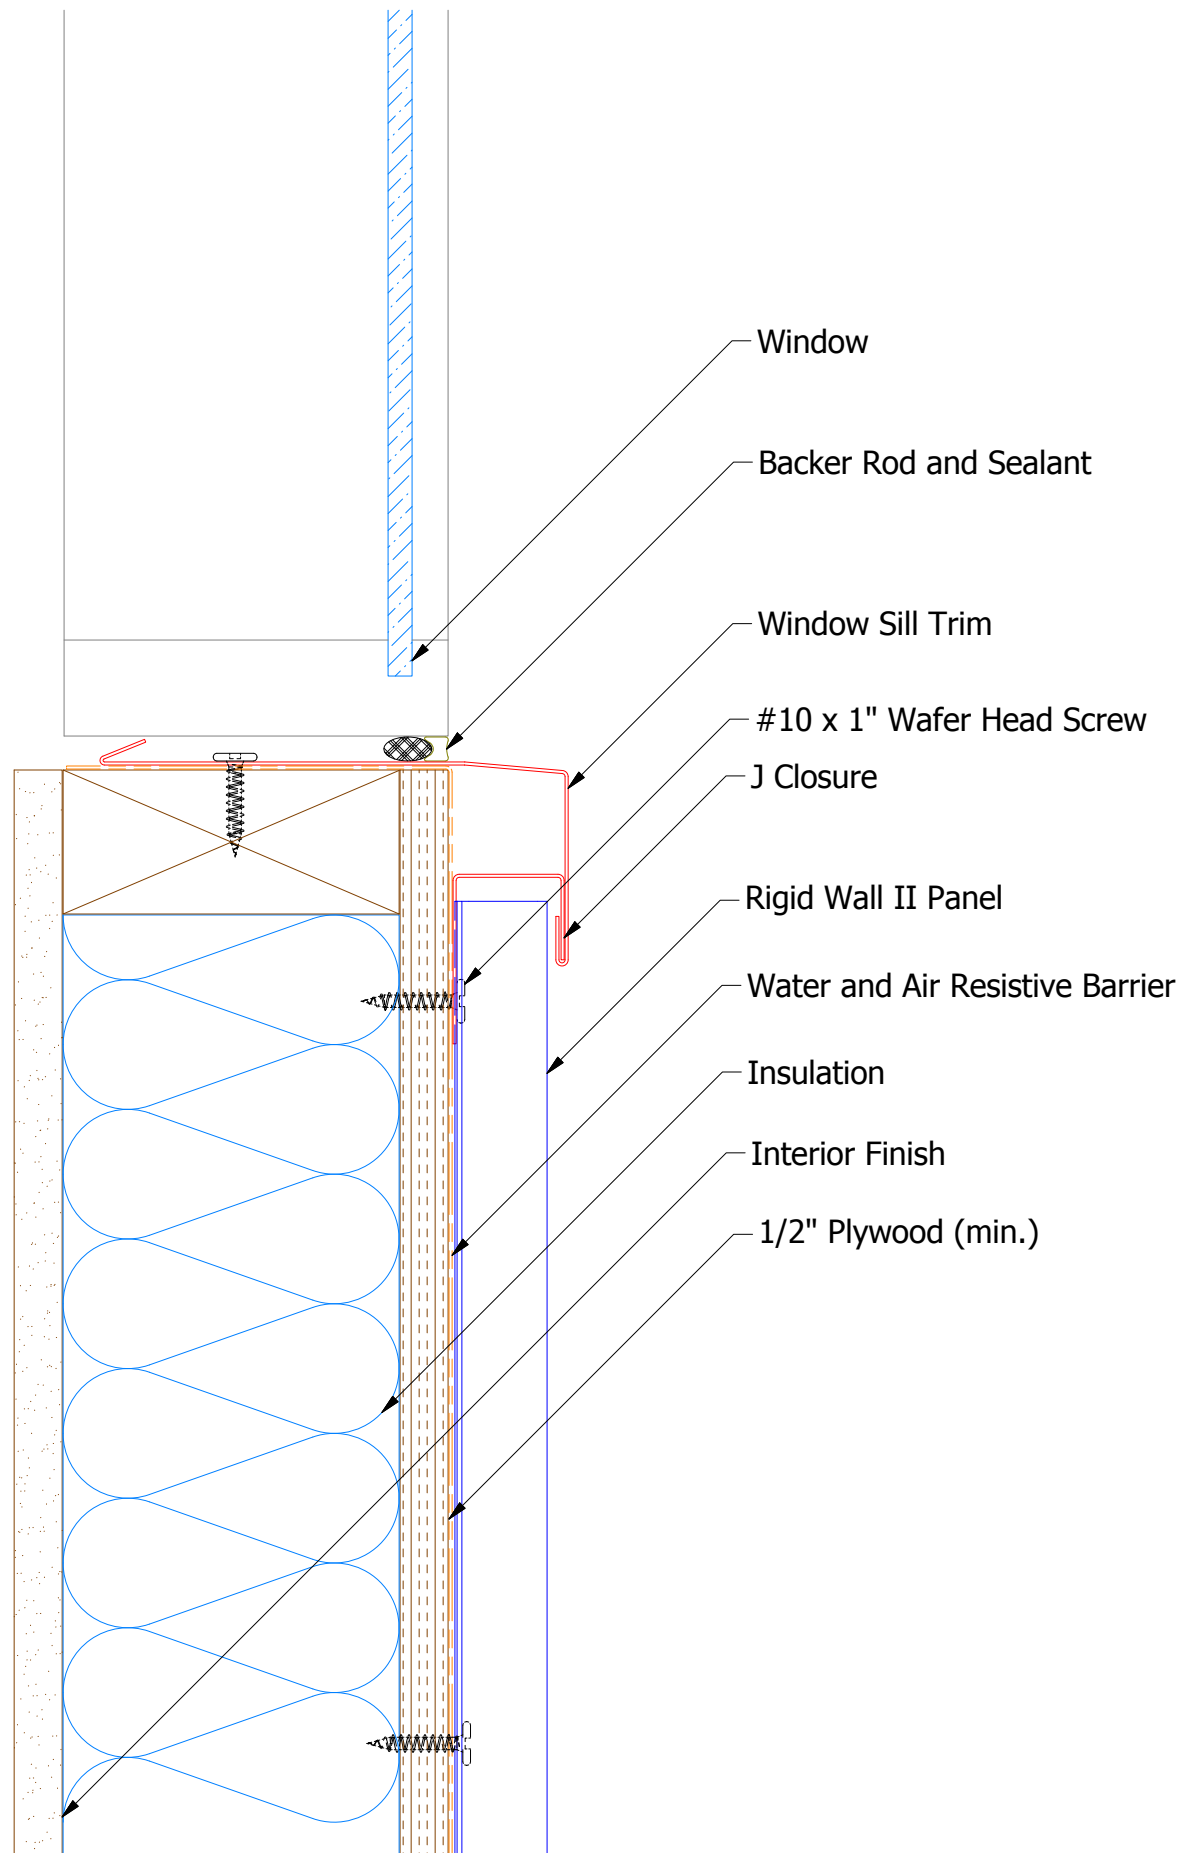

Vertical Panel

MCA270 - J Closure

MCA670 - Window Sill Trim

ATAS INTERNATIONAL, INC
 Allentown PA
 610-395-8445
 Mesa AZ
 480-558-7210

TITLE Rigid Wall II Window Sill Detail

REV. NO.	DATE	DESCRIPTION OF REVISION	BY	APP	DWG. NO.	DR	DATE	MBP	7/11/2016
						APP	DATE	DAS	7/25/16
						SH. SIZE	SCALE	B	X:X