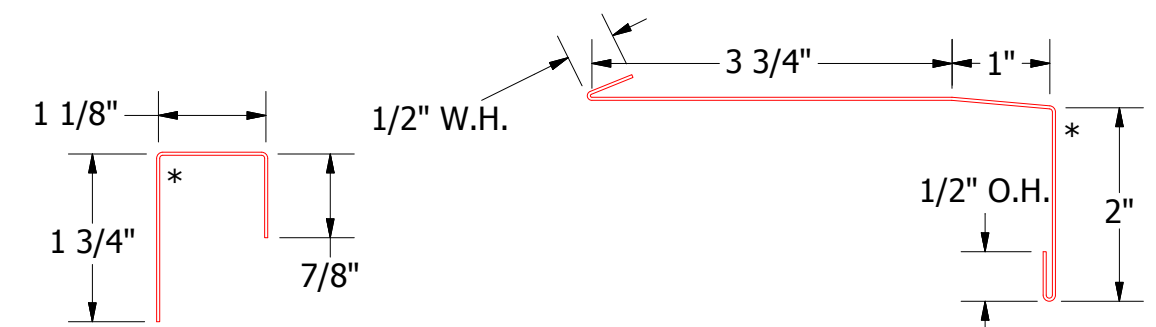

Vertical Panel

MCA270 - J Closure

MCA670 - Window Sill Trim

ATAS INTERNATIONAL, INC
 Allentown PA
 610-395-8445
 Mesa AZ
 480-558-7210

TITLE Rigid Wall II Window Sill Detail

REV. NO.	DATE	DESCRIPTION OF REVISION	BY	APP	DWG. NO.	DR	DATE	MBP	7/11/2016
						APP	DATE	DAS	7/25/16
						SH. SIZE	SCALE	B	X:X