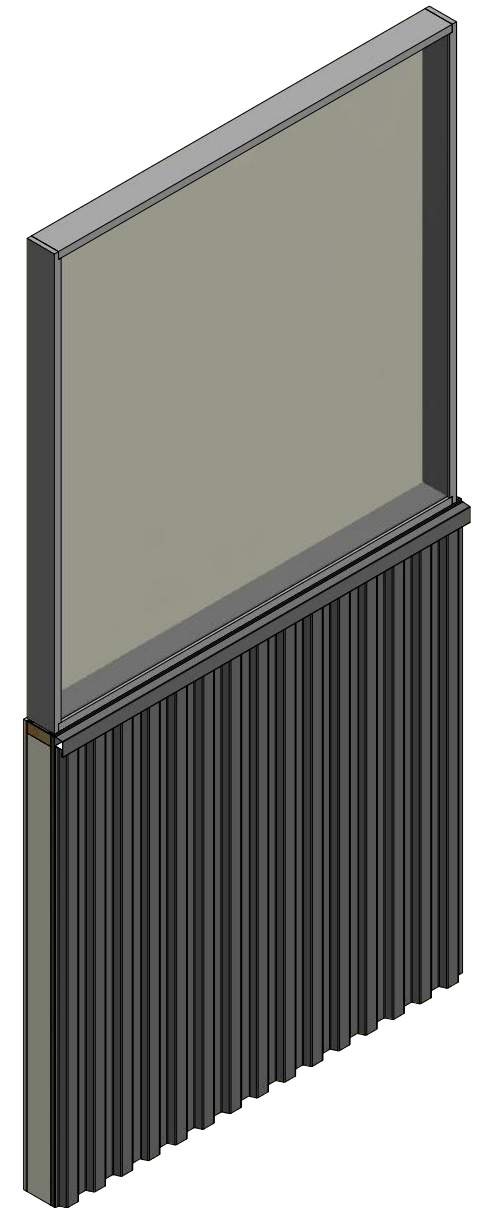

Vertical Panel

MCA270 - J Closure

MCA670 - Window Sill Trim

ATAS INTERNATIONAL, INC
 Allentown PA
 610-395-8445
 Mesa AZ
 480-558-7210

TITLE Rigid Wall II Window Sill Detail

REV. NO.	DATE	DESCRIPTION OF REVISION	BY	APP	DWG. NO.	DR	DATE	MBP	7/11/2016
						APP	DATE	DAS	7/25/16
						SH. SIZE	SCALE	B	X:X