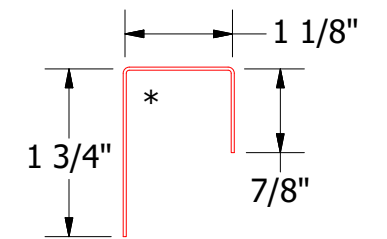

Vertical Panel

MCA270 - J Closure

ATAS INTERNATIONAL, INC
 Allentown PA
 610-395-8445
 Mesa AZ
 480-558-7210

TITLE Rigid Wall II Top of Wall Detail

REV. NO.	DATE	DESCRIPTION OF REVISION	BY	APP	DWG. NO.	DR MBP	DATE 7/11/2016
						APP DAS	DATE 7/25/16
						SH. SIZE B	SCALE X:X