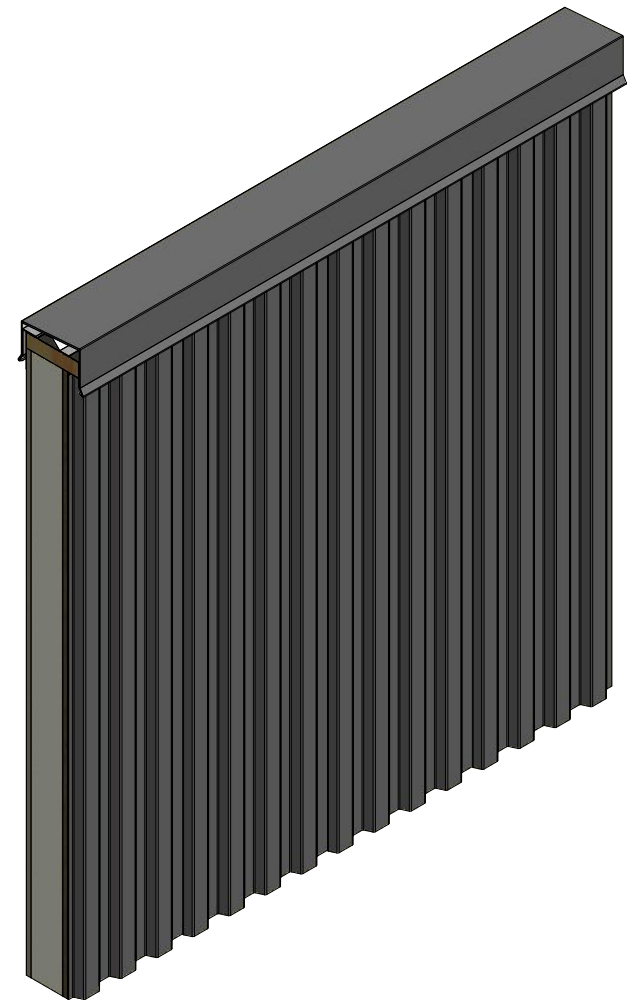

Vertical Panel

MCA270 - J Closure

ATAS INTERNATIONAL, INC
 Allentown PA
 610-395-8445
 Mesa AZ
 480-558-7210

TITLE Rigid Wall II Top of Wall Detail

REV. NO.	DATE	DESCRIPTION OF REVISION	BY	APP	DWG. NO.	DR MBP	DATE 7/11/2016
						APP DAS	DATE 7/25/16
						SH. SIZE B	SCALE X:X