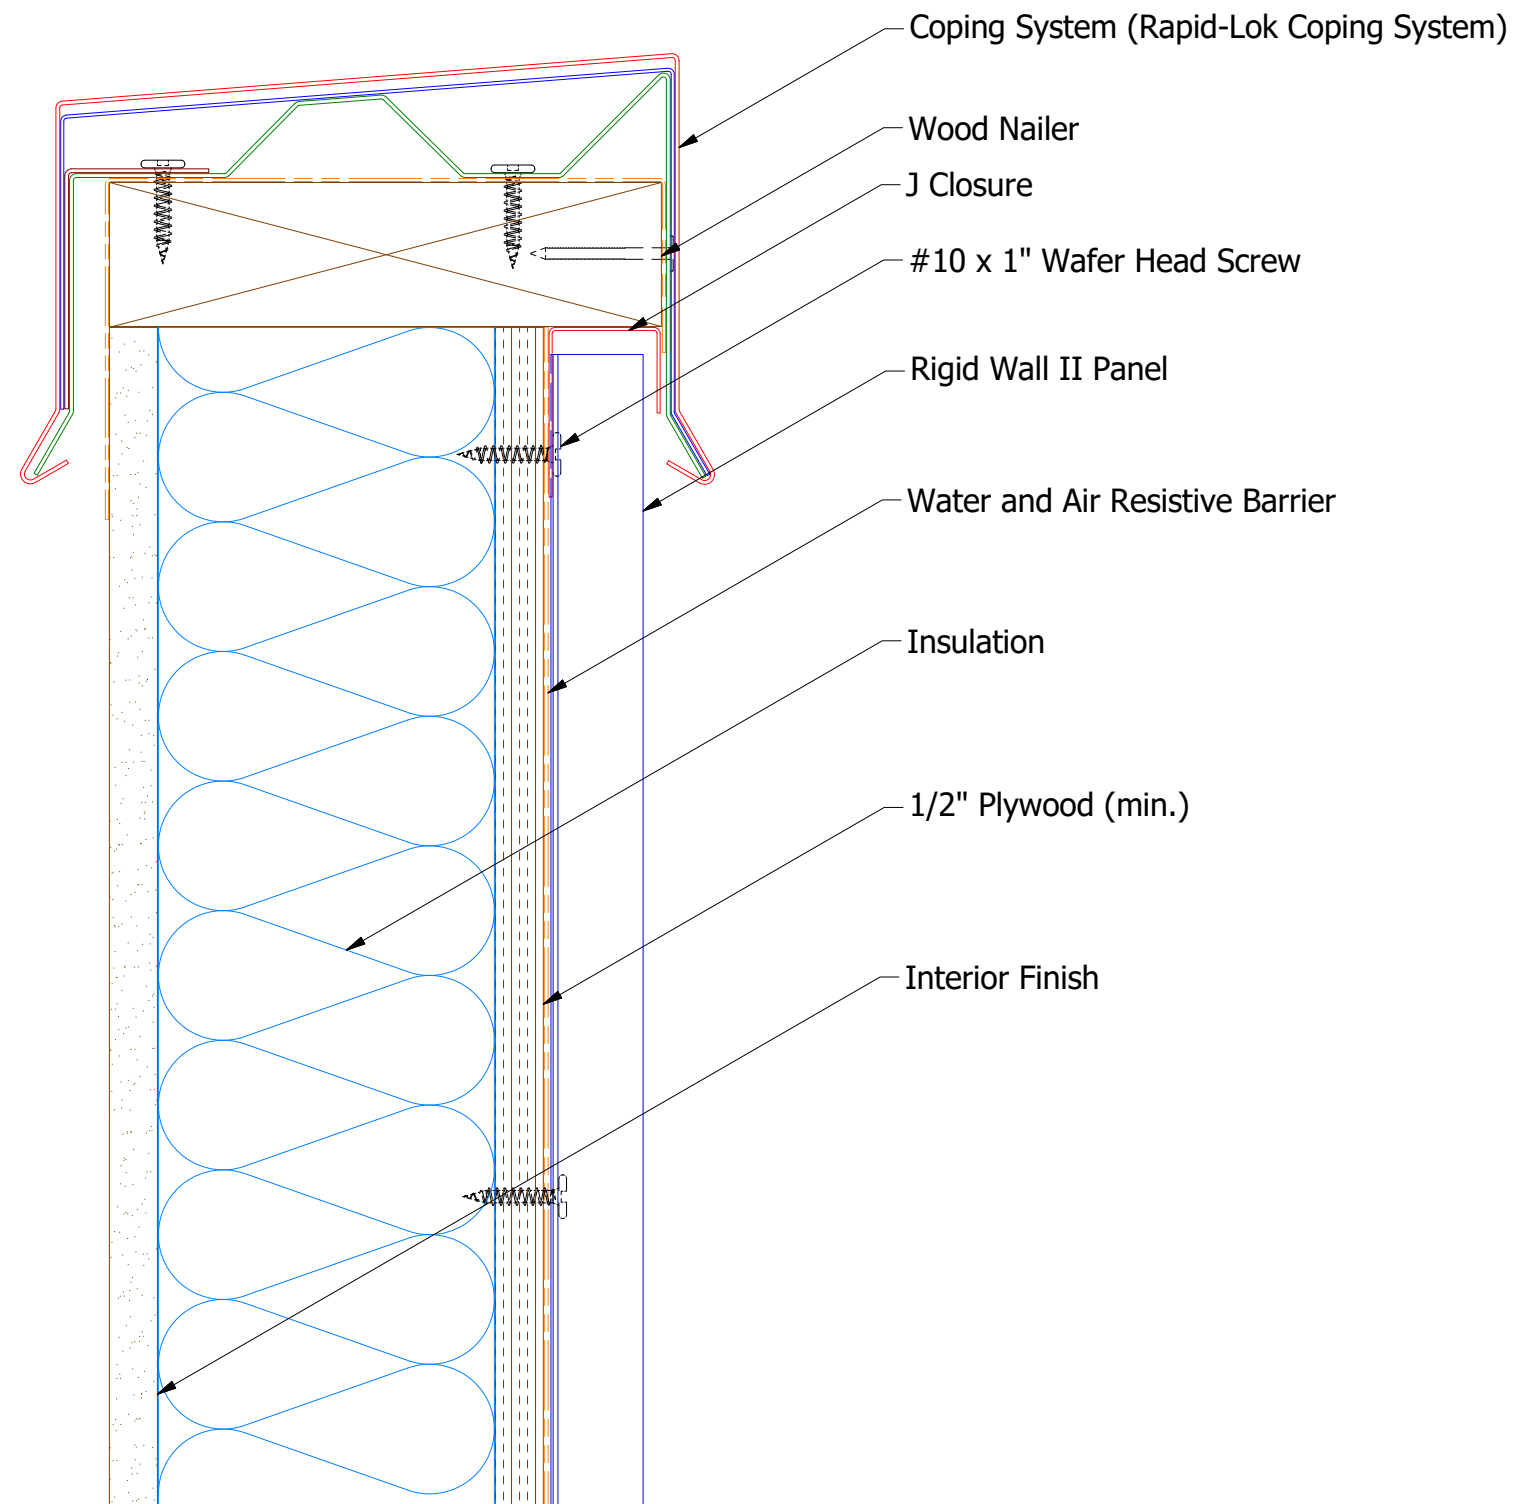

Vertical Panel

MCA270 - J Closure

ATAS INTERNATIONAL, INC
 Allentown PA
 610-395-8445
 Mesa AZ
 480-558-7210

TITLE Rigid Wall II Top of Wall Detail

REV. NO.	DATE	DESCRIPTION OF REVISION	BY	APP	DWG. NO.	DR MBP	DATE 7/11/2016
						APP DAS	DATE 7/25/16
						SH. SIZE B	SCALE X:X