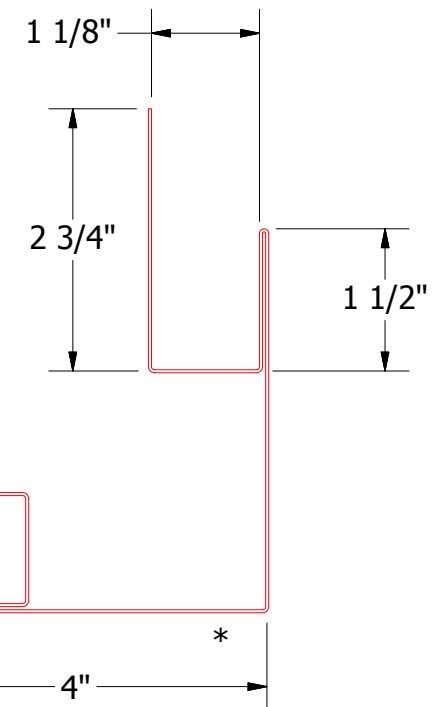

Horizontal Panel

MCA602 - Outside Corner Post

ATAS INTERNATIONAL, INC
 Allentown PA
 610-395-8445
 Mesa AZ
 480-558-7210

TITLE **Rigid Wall II Outside Corner Detail**

REV. NO.	DATE	DESCRIPTION OF REVISION	BY	APP	DWG. NO.	DR	DATE
						MBP	7/11/2016
						DAS	7/25/16
					MATERIAL	SH. SIZE	SCALE
						B	X:X