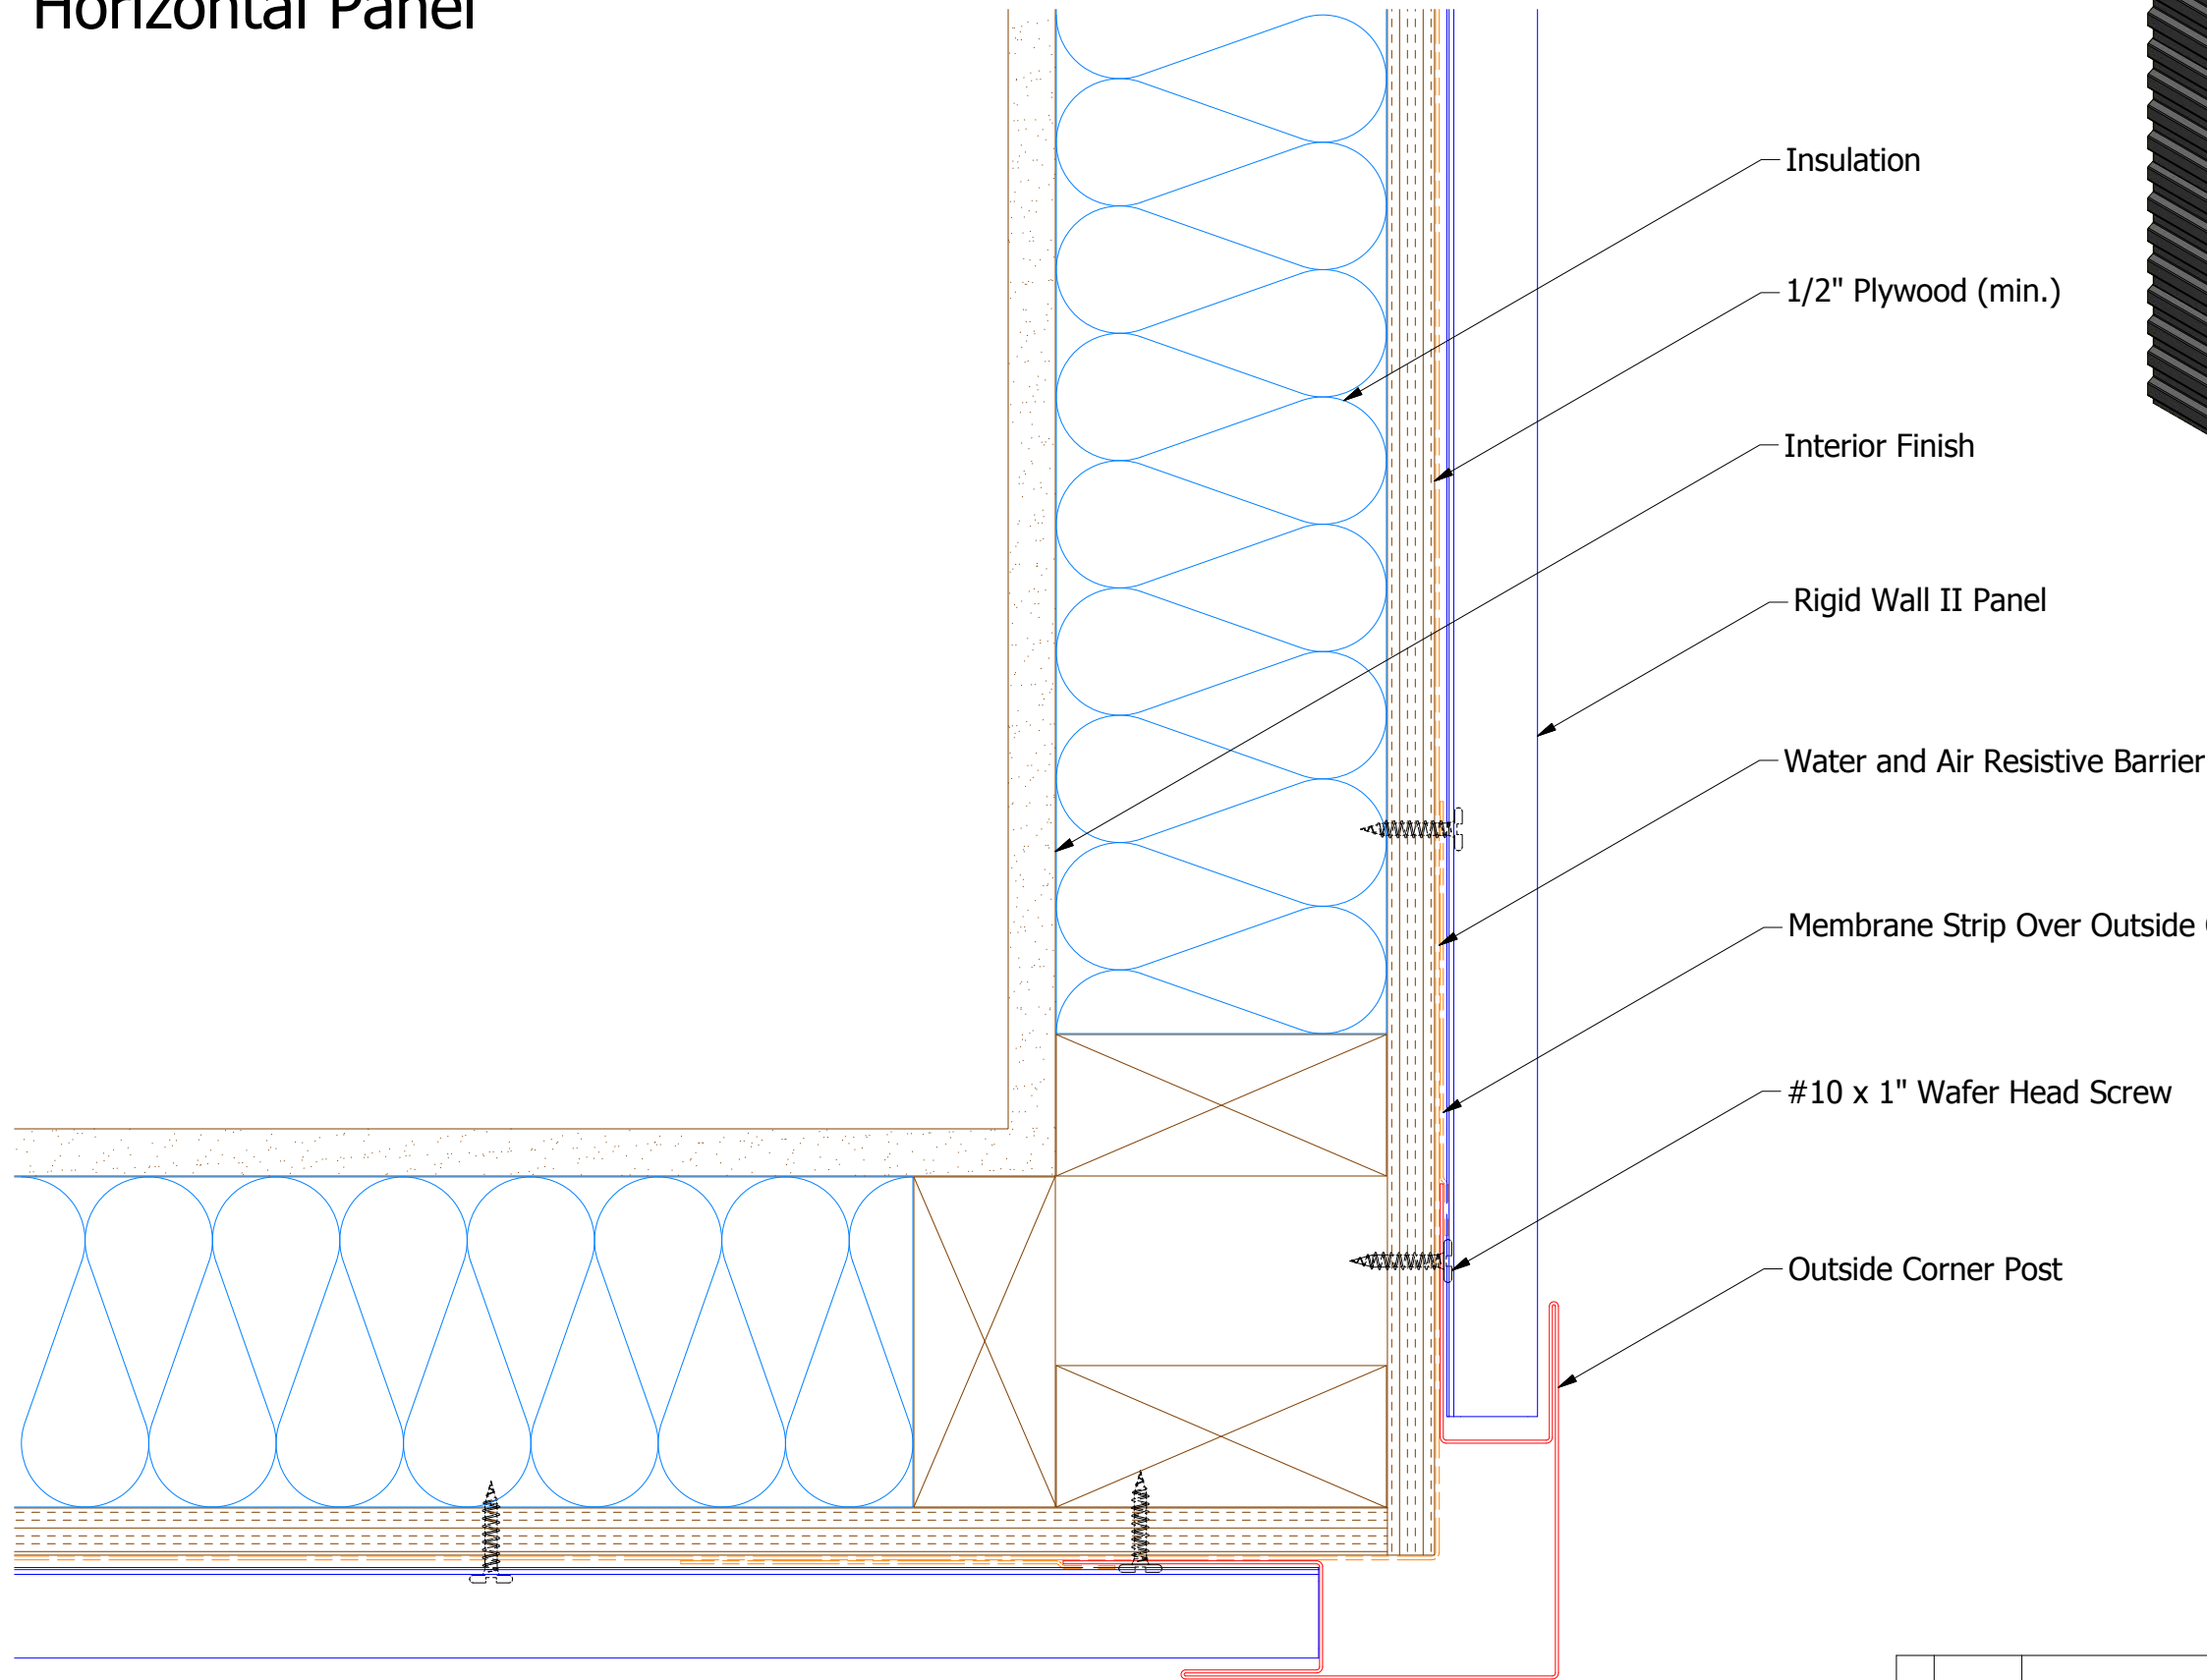

Horizontal Panel

MCA602 - Outside Corner Post

ATAS INTERNATIONAL, INC
 Allentown PA
 610-395-8445
 Mesa AZ
 480-558-7210

TITLE **Rigid Wall II Outside Corner Detail**

REV. NO.	DATE	DESCRIPTION OF REVISION	BY	APP	DWG. NO.	DR	DATE
						MBP	7/11/2016
						DAS	7/25/16
					MATERIAL	SH. SIZE	SCALE
						B	X:X