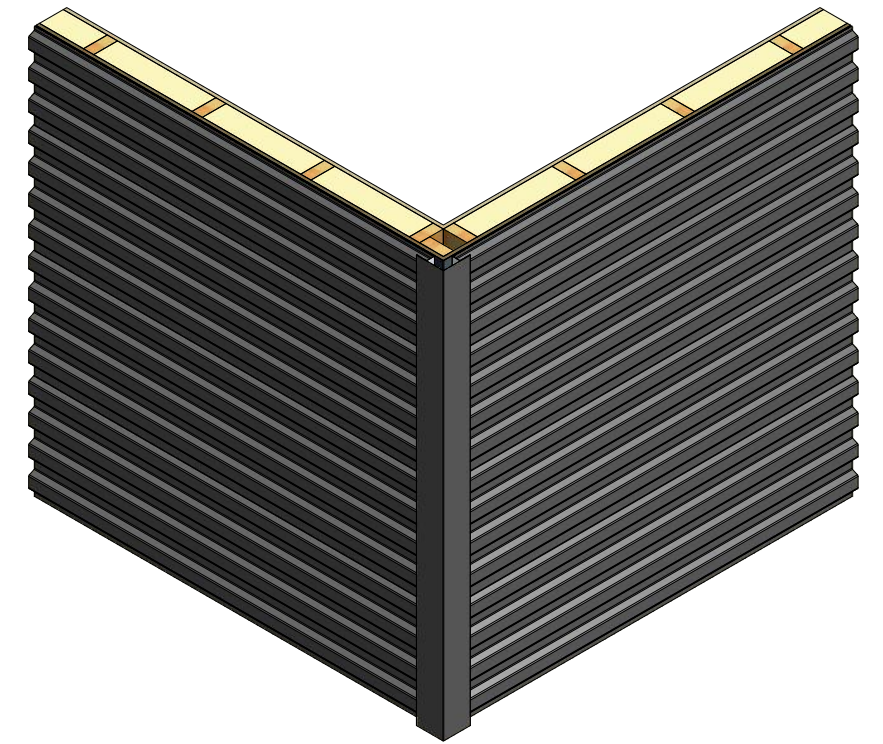

Horizontal Panel

MCA602 - Outside Corner Post

ATAS INTERNATIONAL, INC
 Allentown PA
 610-395-8445
 Mesa AZ
 480-558-7210

TITLE **Rigid Wall II Outside Corner Detail**

REV. NO.	DATE	DESCRIPTION OF REVISION	BY	APP	DWG. NO.	DR	DATE
						MBP	7/11/2016
						DAS	7/25/16
					MATERIAL	SH. SIZE	SCALE
						B	X:X