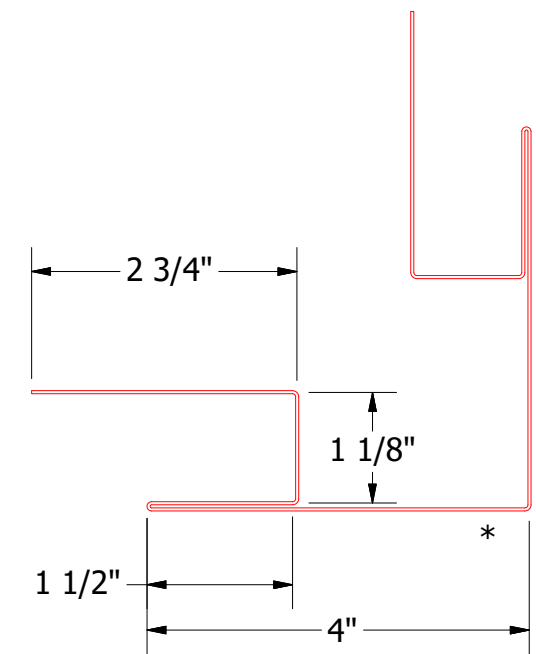

Vertical Panel

MCA602 - Outside Corner Post

MCA682
Corra-Lok Profiled Support Z

Note: * denotes color side.

 ATAS INTERNATIONAL, INC Allentown PA 610-395-8445 Mesa AZ 480-558-7210		TITLE	
		Corra-Lok Outside Corner Detail	
DWG. NO.	DR	DATE	
	DMR	6/21/2016	
1	APP	DAS	DATE
2/25/20			7/21/16
REV. NO.	DATE	DESCRIPTION OF REVISION	BY APP
	SH. SIZE	B	SCALE
			X:X
