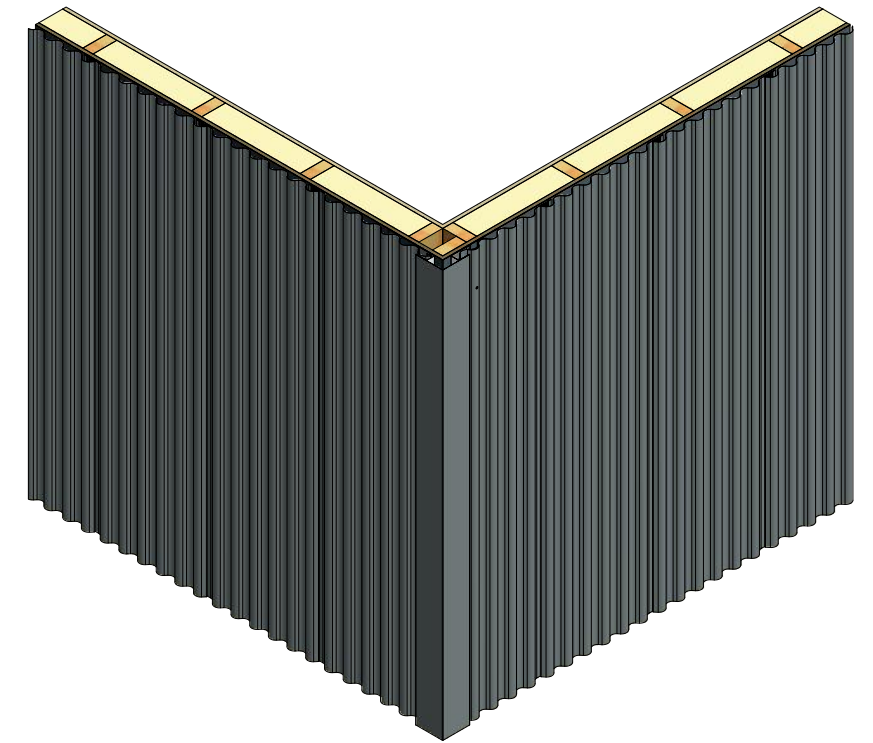

Vertical Panel

MCA602 - Outside Corner Post

MCA682
Corra-Lok Profiled Support Z

Note: * denotes color side.

 ATAS INTERNATIONAL, INC Allentown PA 610-395-8445 Mesa AZ 480-558-7210		TITLE	
		Corra-Lok Outside Corner Detail	
DWG. NO.	DR	DATE	
	DMR	6/21/2016	
1	APP	DAS	DATE
2/25/20			7/21/16
REV. NO.	DATE	DESCRIPTION OF REVISION	BY APP
	SH. SIZE	B	SCALE
			X:X
