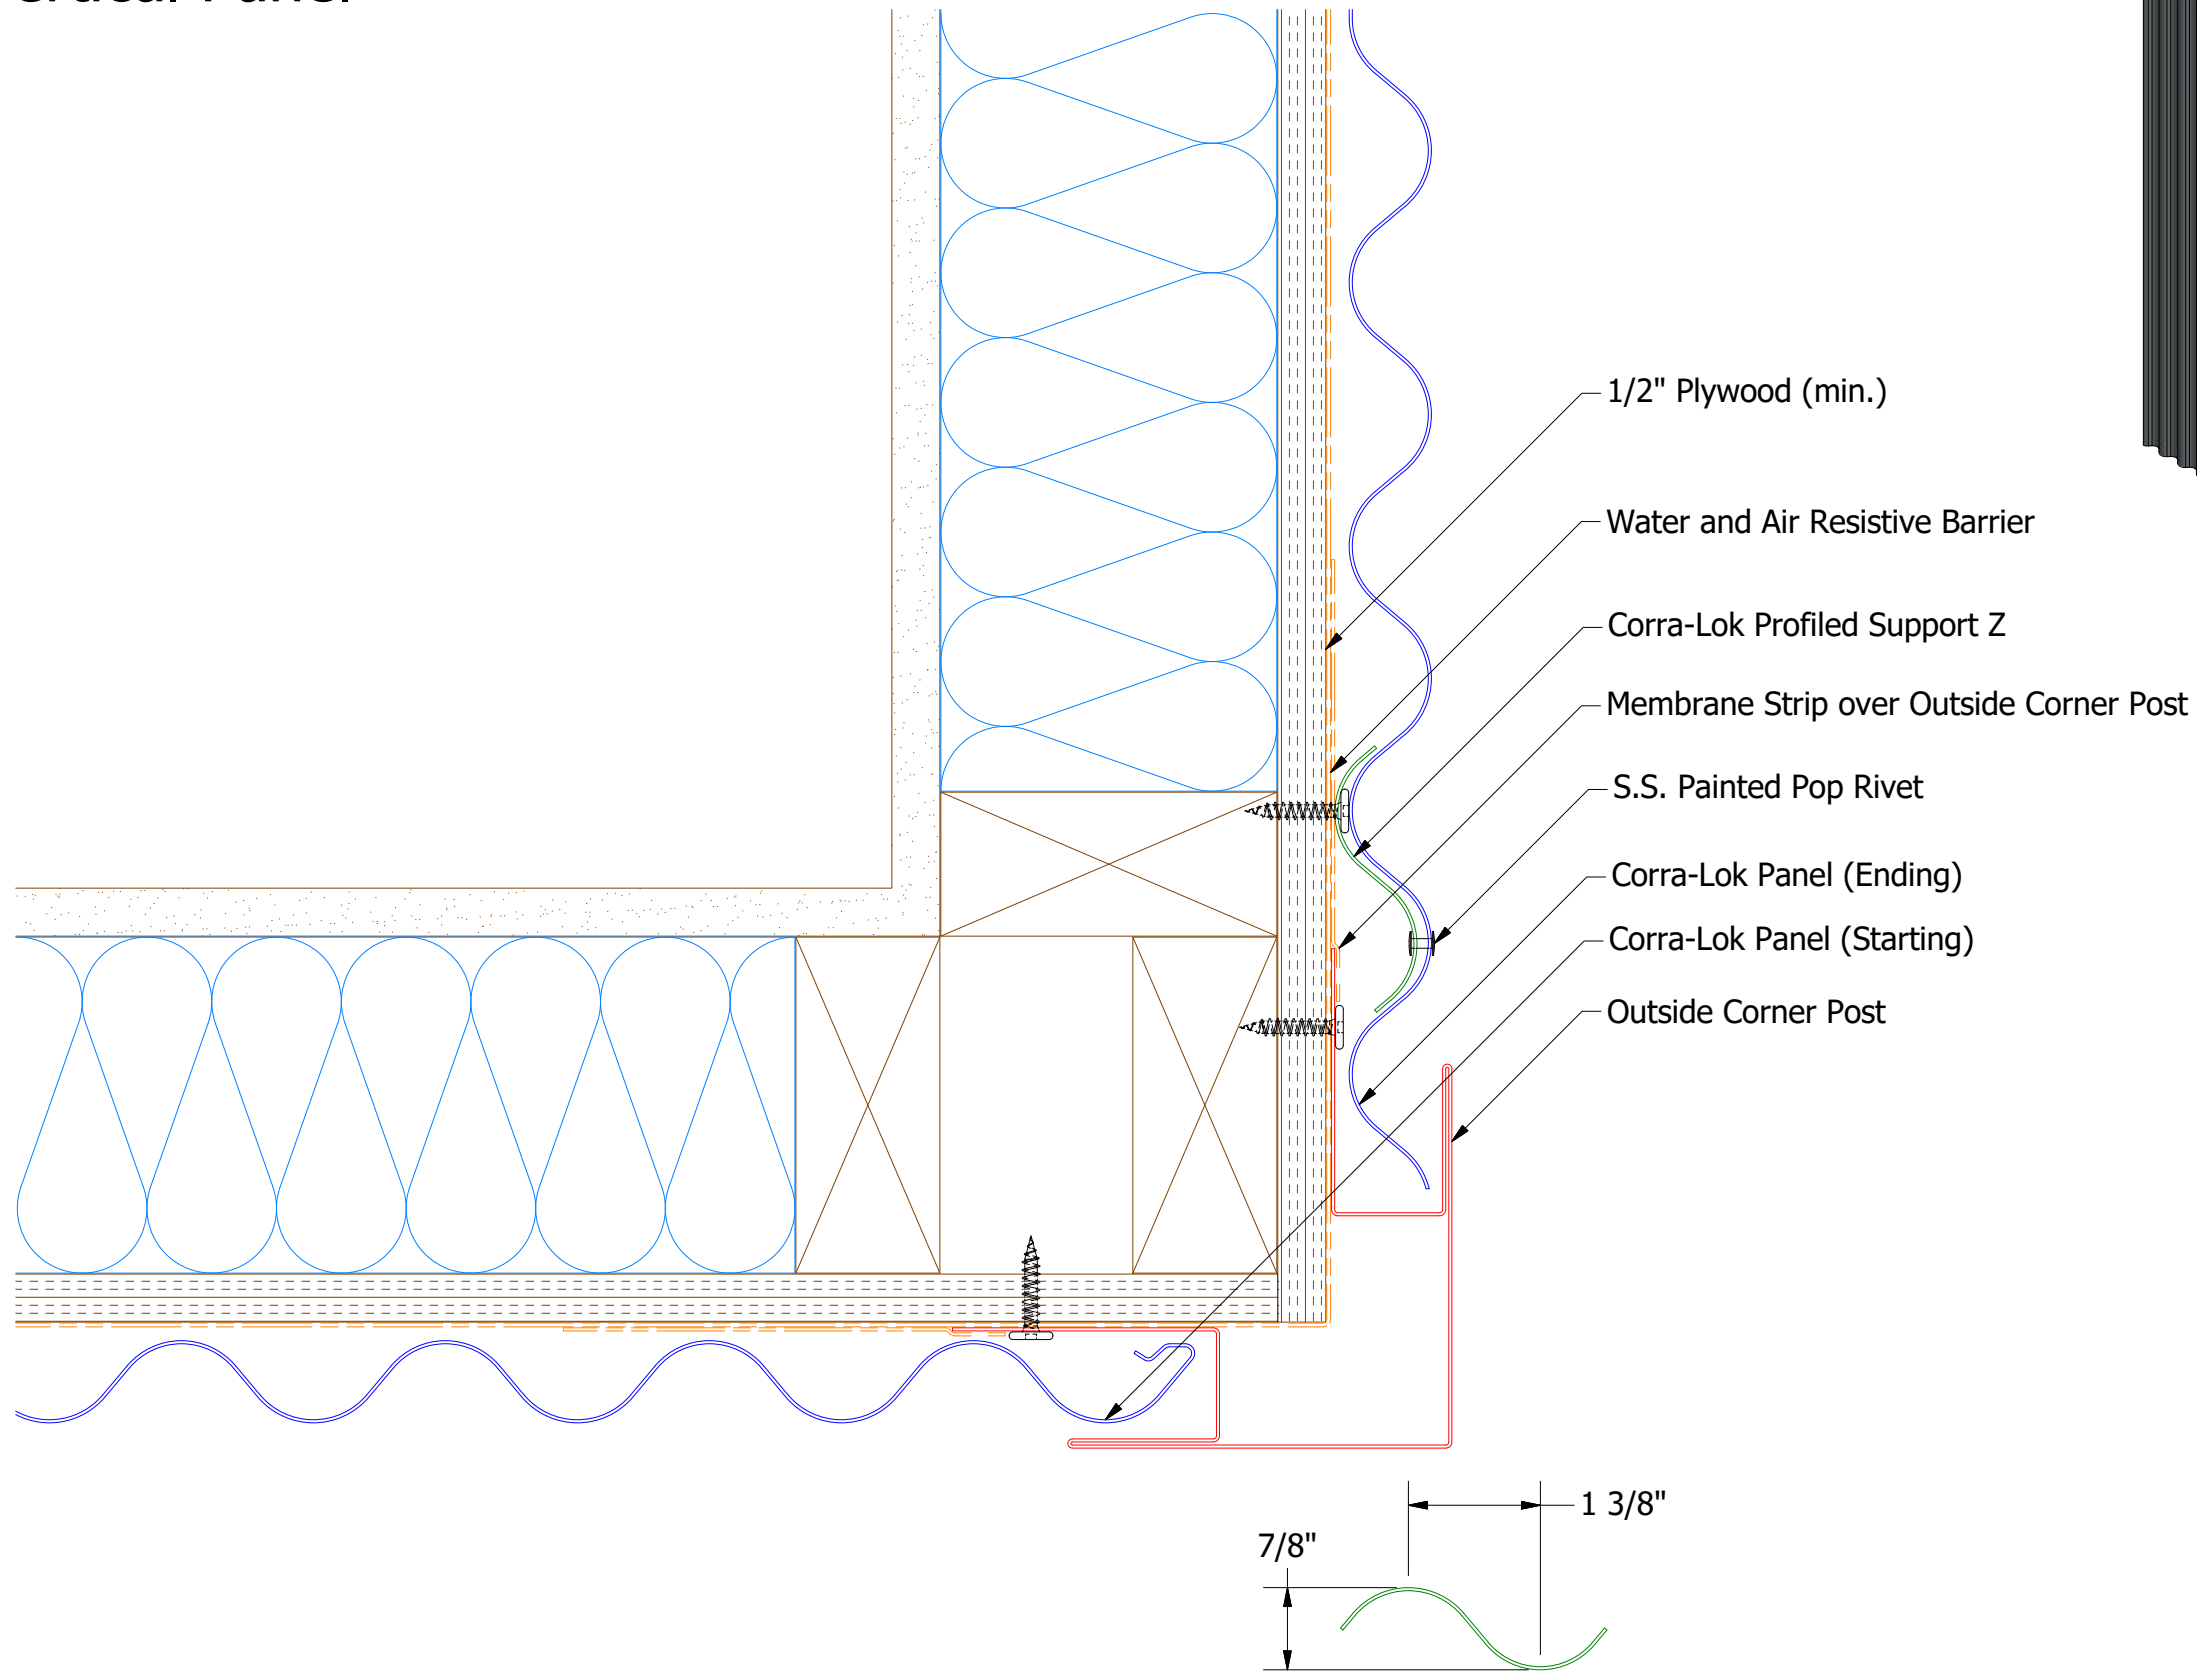

Vertical Panel

MCA602 - Outside Corner Post

MCA682
Corra-Lok Profiled Support Z

Note: * denotes color side.

 ATAS INTERNATIONAL, INC Allentown PA 610-395-8445 Mesa AZ 480-558-7210		TITLE	
		Corra-Lok Outside Corner Detail	
DWG. NO.	DR	DATE	
	DMR	6/21/2016	
1	APP	DAS	DATE
2/25/20			7/21/16
REV. NO.	DATE	DESCRIPTION OF REVISION	BY APP
	SH. SIZE	B	SCALE
			X:X
