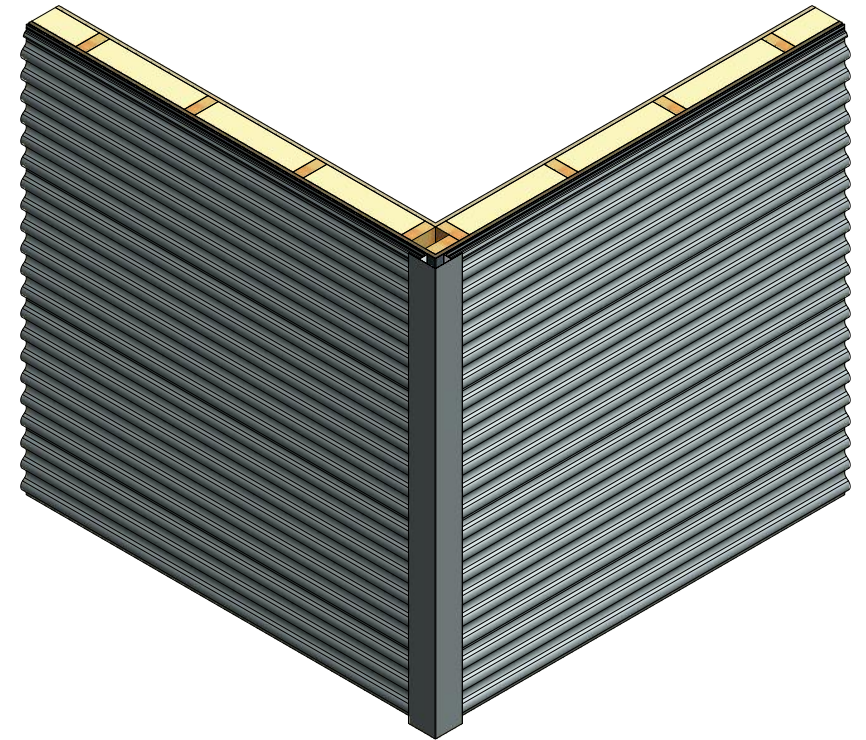

# Horizontal Panel

MCA602 - Outside Corner Post

**Note:** \* denotes color side.

**ATAS INTERNATIONAL, INC**  
 Allentown PA  
 610-395-8445  
 Mesa AZ  
 480-558-7210

TITLE				Corra-Lok Outside Corner Detail			
DWG. NO.		DR		DATE		DATE	
		DMR		6/21/2016		7/21/16	
MATERIAL		APP		DAS		SCALE	
		SH. SIZE		B		X:X	
REV. NO.	DATE	DESCRIPTION OF REVISION	BY	APP			
1	2/25/20	Replaced Support Z with Corra-Lok Support Z	DMR				