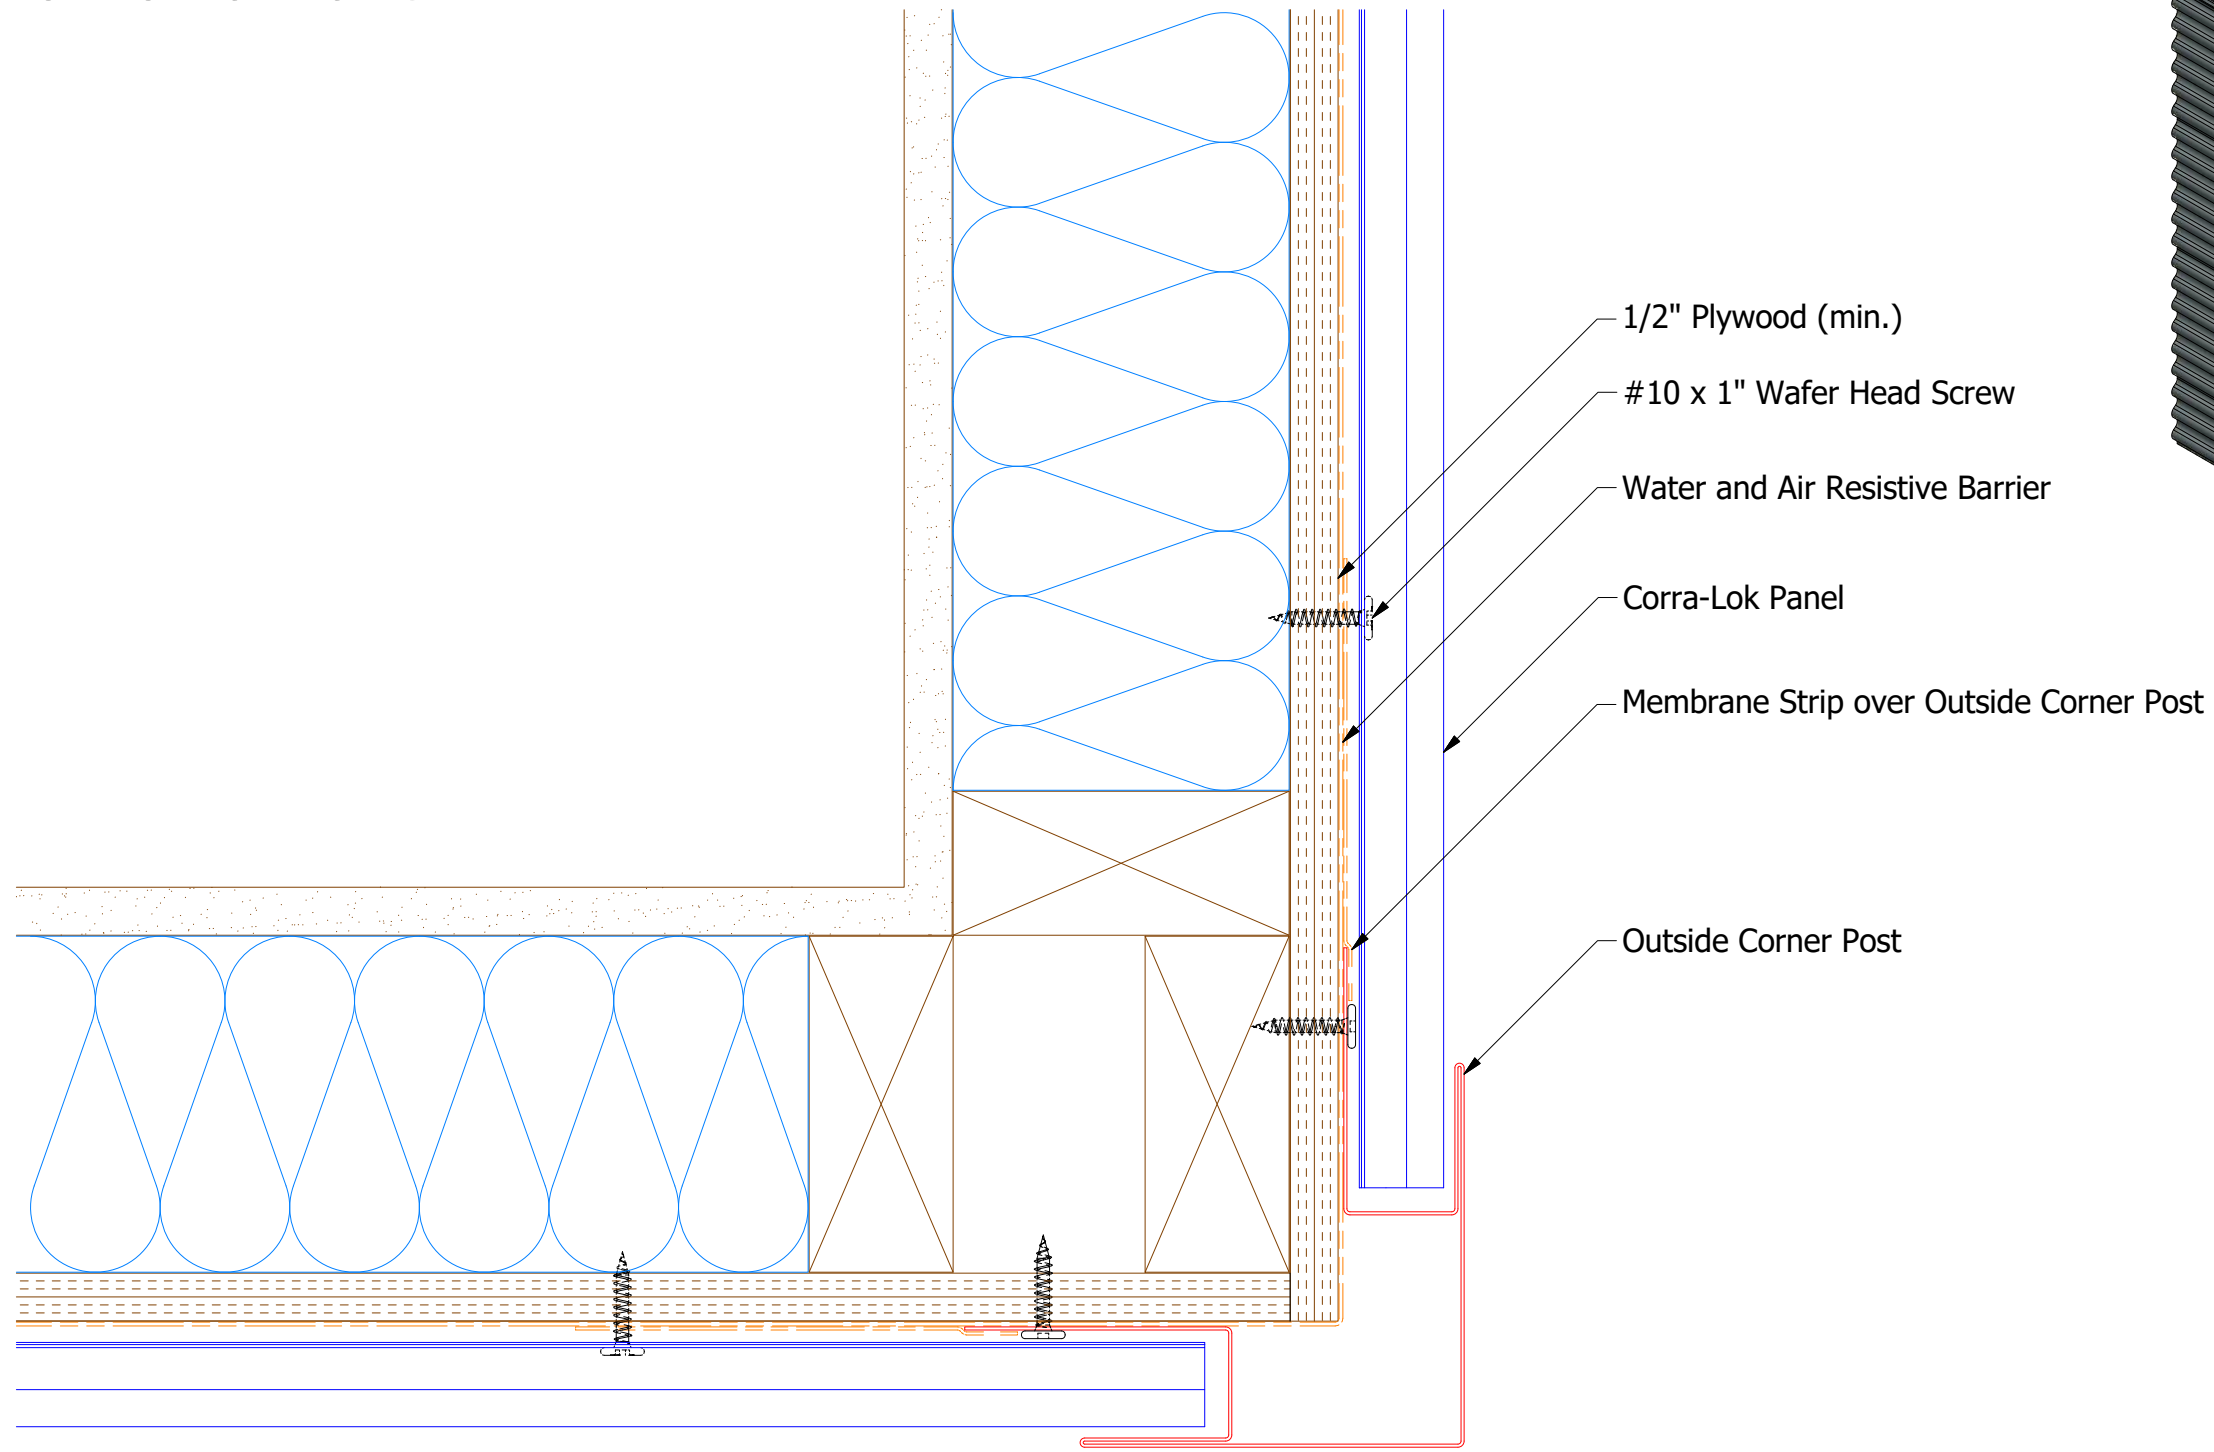

# Horizontal Panel

MCA602 - Outside Corner Post

**Note:** \* denotes color side.

**ATAS INTERNATIONAL, INC**  
 Allentown PA  
 610-395-8445  
 Mesa AZ  
 480-558-7210

TITLE				Corra-Lok Outside Corner Detail			
DWG. NO.		DR		DATE		DATE	
		DMR		6/21/2016		7/21/16	
MATERIAL		APP		DAS		SCALE	
		SH. SIZE		B		X:X	
REV. NO.	DATE	DESCRIPTION OF REVISION	BY	APP			
1	2/25/20	Replaced Support Z with Corra-Lok Support Z	DMR				