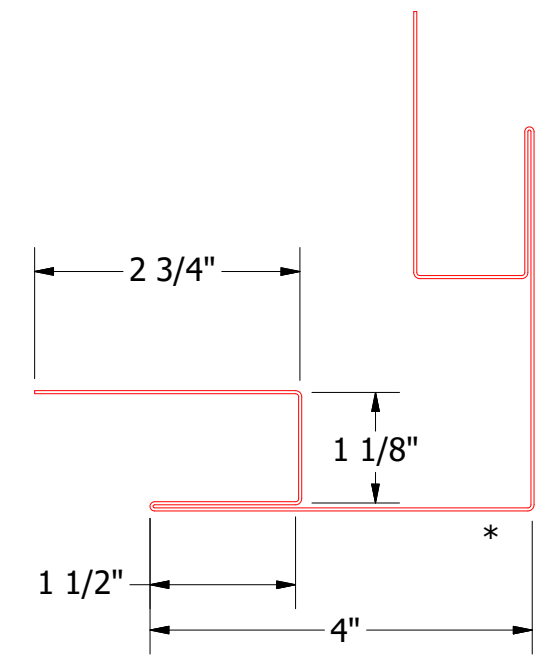

# Horizontal Panel

MCA602 - Outside Corner Post

**Note:** \* denotes color side.

**ATAS INTERNATIONAL, INC**  
 Allentown PA  
 610-395-8445  
 Mesa AZ  
 480-558-7210

TITLE				Corra-Lok Outside Corner Detail			
DWG. NO.		DR		DATE		DATE	
		DMR		6/21/2016		7/21/16	
MATERIAL		APP		DAS		SCALE	
		SH. SIZE		B		X:X	
REV. NO.	DATE	DESCRIPTION OF REVISION	BY	APP			
1	2/25/20	Replaced Support Z with Corra-Lok Support Z	DMR				