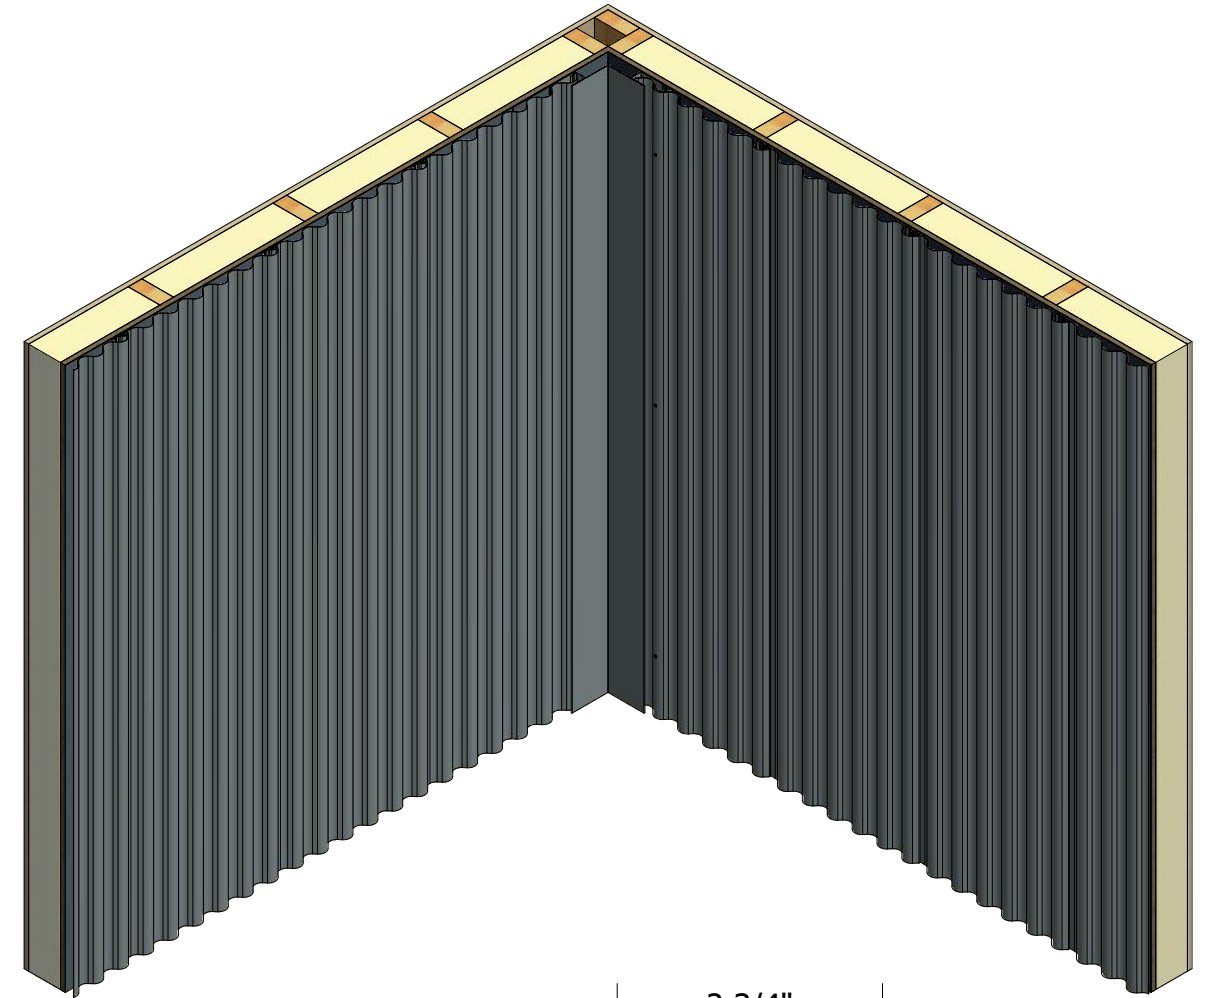

Vertical Panel

MCA601 - Inside Corner Post

MCA682
Corra-Lok Profiled Support Z

Note: * denotes color side.

 ATAS INTERNATIONAL, INC Allentown PA 610-395-8445 Mesa AZ 480-558-7210		TITLE	
		Corra-Lok Inside Corner Detail	
DWG. NO.	DR	DATE	
01	DMR	6/20/2016	
REV. NO.	APP	DATE	
01	DAS	7/21/16	
MATERIAL		SH. SIZE	SCALE
		B	X:X

REV. NO.	DATE	DESCRIPTION OF REVISION	BY	APP
01	2/18/2020	Replaced Support Z with Corra-Lok Profiled Support Z	KRK	