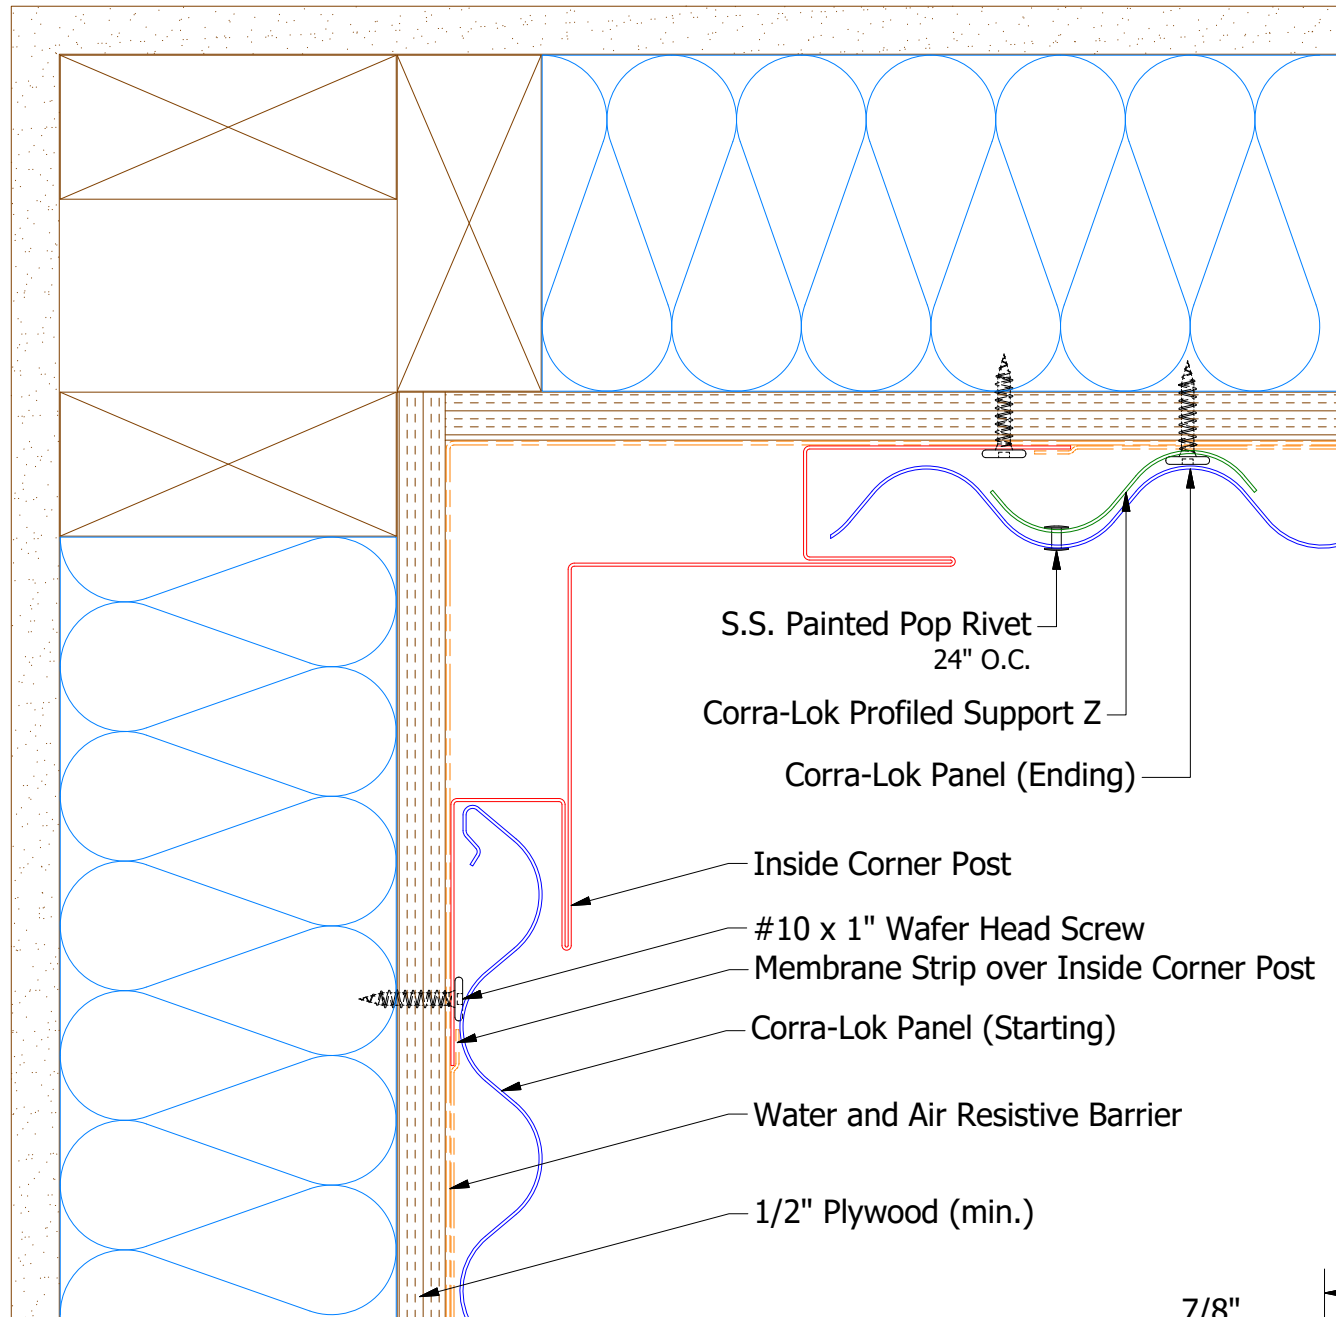

Vertical Panel

MCA601 - Inside Corner Post

MCA682
Corra-Lok Profiled Support Z

Note: * denotes color side.

 ATAS INTERNATIONAL, INC Allentown PA 610-395-8445 Mesa AZ 480-558-7210		TITLE	
		Corra-Lok Inside Corner Detail	
DWG. NO.	DR	DATE	
01	DMR	6/20/2016	
REV. NO.	APP	DATE	
01	DAS	7/21/16	
MATERIAL		SH. SIZE	SCALE
		B	X:X

REV. NO.	DATE	DESCRIPTION OF REVISION	BY	APP
01	2/18/2020	Replaced Support Z with Corra-Lok Profiled Support Z	KRK	