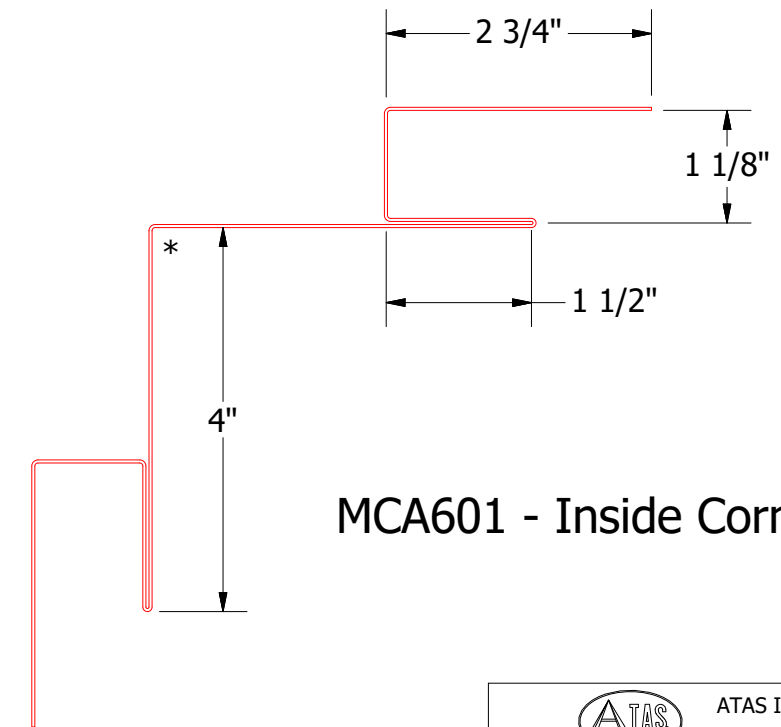

Vertical Panel

MCA601 - Inside Corner Post

MCA682
Corra-Lok Profiled Support Z

Note: * denotes color side.

 ATAS INTERNATIONAL, INC Allentown PA 610-395-8445 Mesa AZ 480-558-7210		TITLE	
		Corra-Lok Inside Corner Detail	
DWG. NO.	DR	DATE	
01	DMR	6/20/2016	
REV. NO.	APP	DATE	
01	DAS	7/21/16	
MATERIAL		SH. SIZE	SCALE
		B	X:X

REV. NO.	DATE	DESCRIPTION OF REVISION	BY	APP
01	2/18/2020	Replaced Support Z with Corra-Lok Profiled Support Z	KRK	