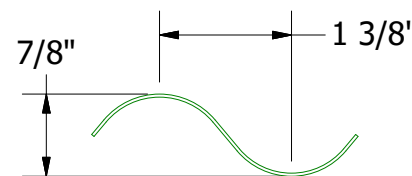

Vertical Panel

MCA601 - Inside Corner Post

MCA682
Corra-Lok Profiled Support Z

Note: * denotes color side.

 ATAS INTERNATIONAL, INC Allentown PA 610-395-8445 Mesa AZ 480-558-7210		TITLE	
		Corra-Lok Inside Corner Detail	
DWG. NO.	DR	DATE	
01	DMR	6/20/2016	
REV. NO.	APP	DATE	
01	DAS	7/21/16	
MATERIAL		SH. SIZE	SCALE
		B	X:X