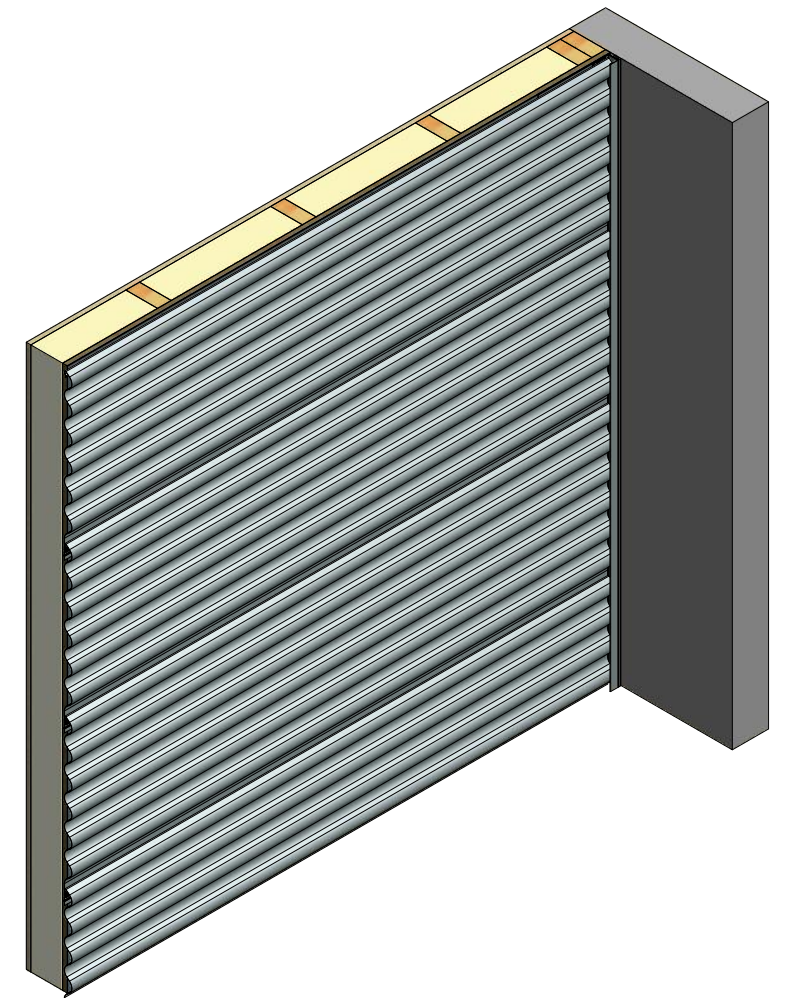

Horizontal Panel

MCA680 - Angle Trim

MCA118 - J Channel

ATAS INTERNATIONAL, INC
 Allentown PA
 610-395-8445
 Mesa AZ
 480-558-7210

REV. NO.	DATE	DESCRIPTION OF REVISION	BY	APP	TITLE	DWG. NO.	DR	DATE
					Corra-Lok Endwall Detail		DMR	6/16/2016
							DAS	7/21/16
							SH. SIZE	B
							SCALE	X:X