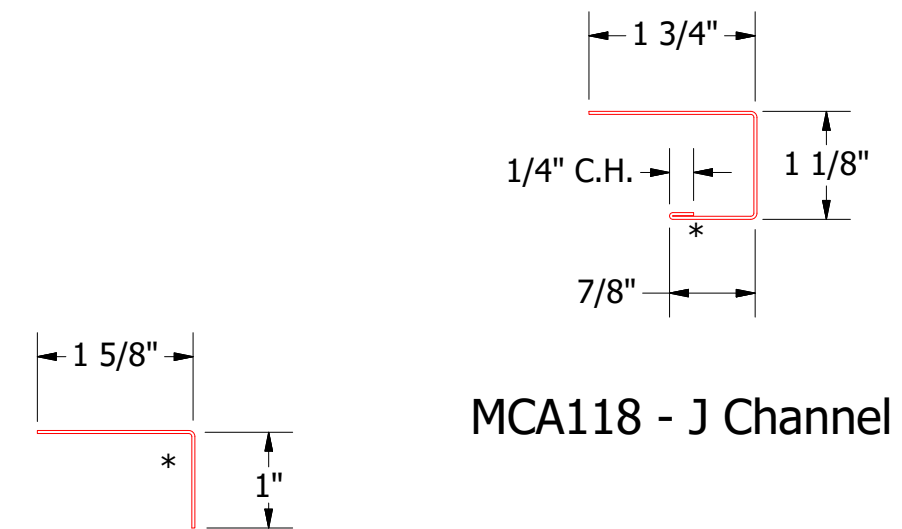

Horizontal Panel

MCA680 - Angle Trim

MCA118 - J Channel

ATAS INTERNATIONAL, INC
 Allentown PA
 610-395-8445
 Mesa AZ
 480-558-7210

REV. NO.	DATE	DESCRIPTION OF REVISION	BY	APP	TITLE	DWG. NO.	DR	DATE
					Corra-Lok Endwall Detail		DMR	6/16/2016
							DAS	7/21/16
							SH. SIZE	B
							SCALE	X:X