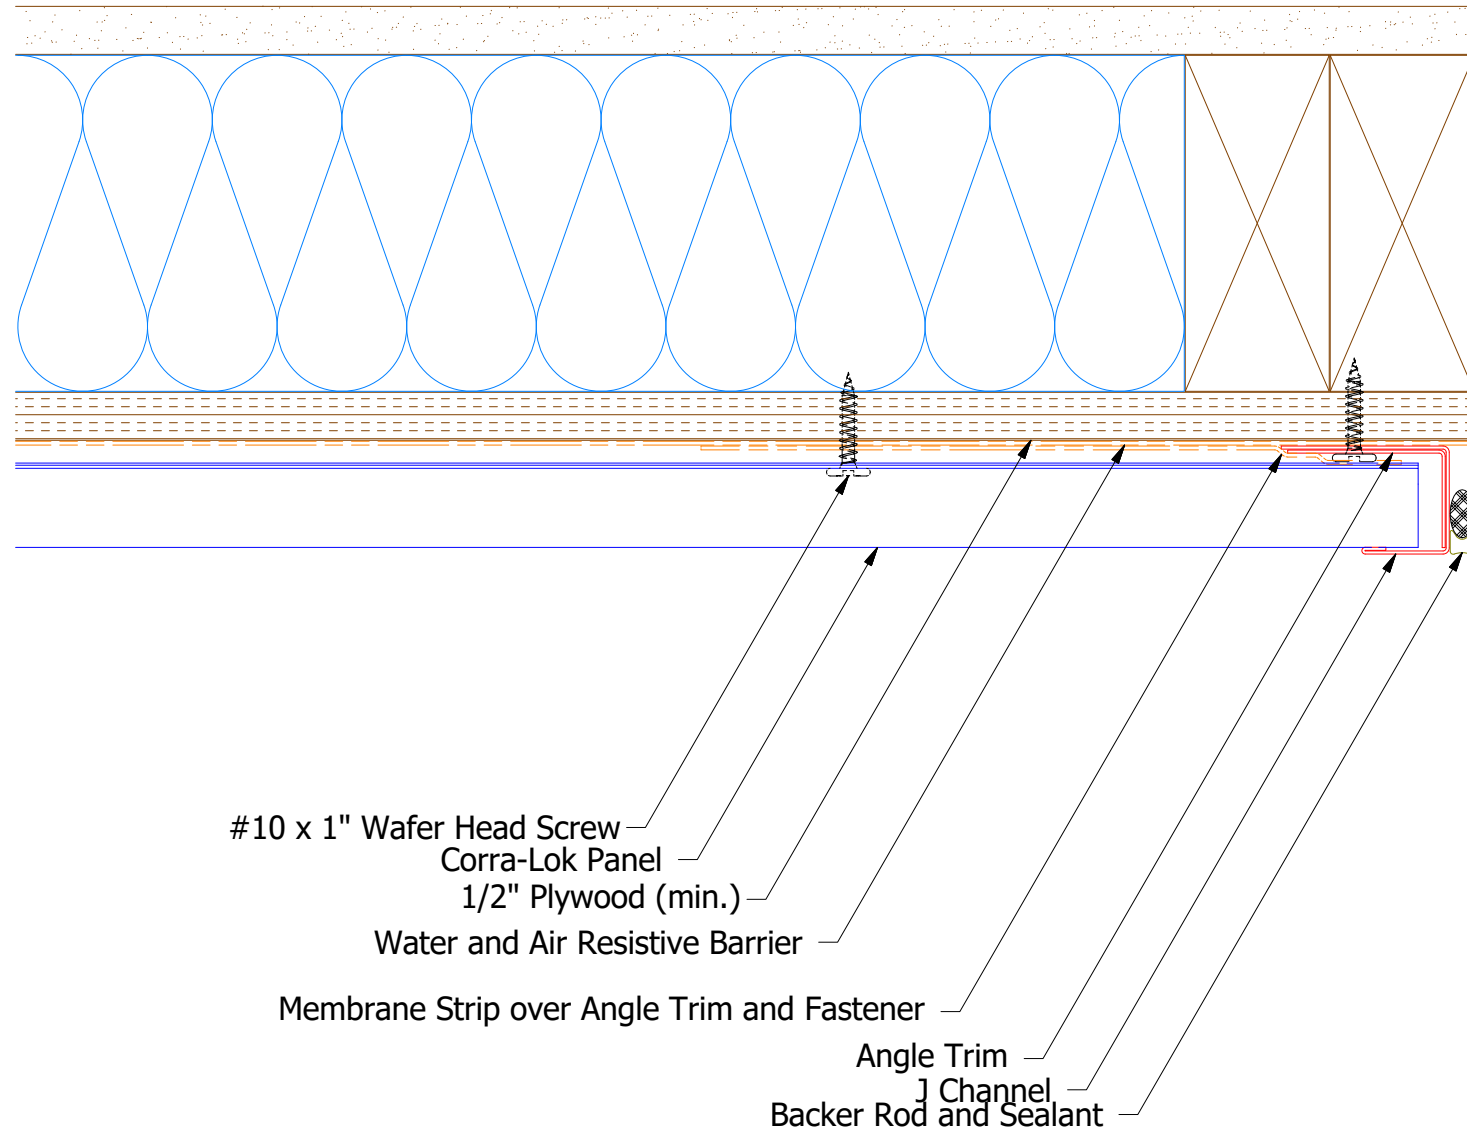

Horizontal Panel

MCA680 - Angle Trim

MCA118 - J Channel

ATAS INTERNATIONAL, INC
 Allentown PA
 610-395-8445
 Mesa AZ
 480-558-7210

REV. NO.	DATE	DESCRIPTION OF REVISION	BY	APP	TITLE	DWG. NO.	DR	DATE
					Corra-Lok Endwall Detail		DMR	6/16/2016
							DAS	7/21/16
							SH. SIZE	B
							SCALE	X:X