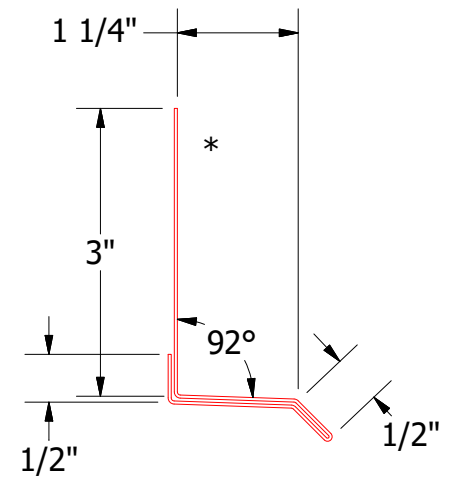

# Horizontal Panel

Starter Cleat

MCA661 - Base Trim

Note: \* denotes color side.

REV. NO.		DATE		DESCRIPTION OF REVISION		BY	APP	TITLE <b>Corra-Lok Base Detail</b>		
								DWG. NO.	DR	DATE
								APP	DMR	6/16/2016
								MATERIAL	DAS	DATE
								SH. SIZE	B	7/21/16
								SCALE	X:X	