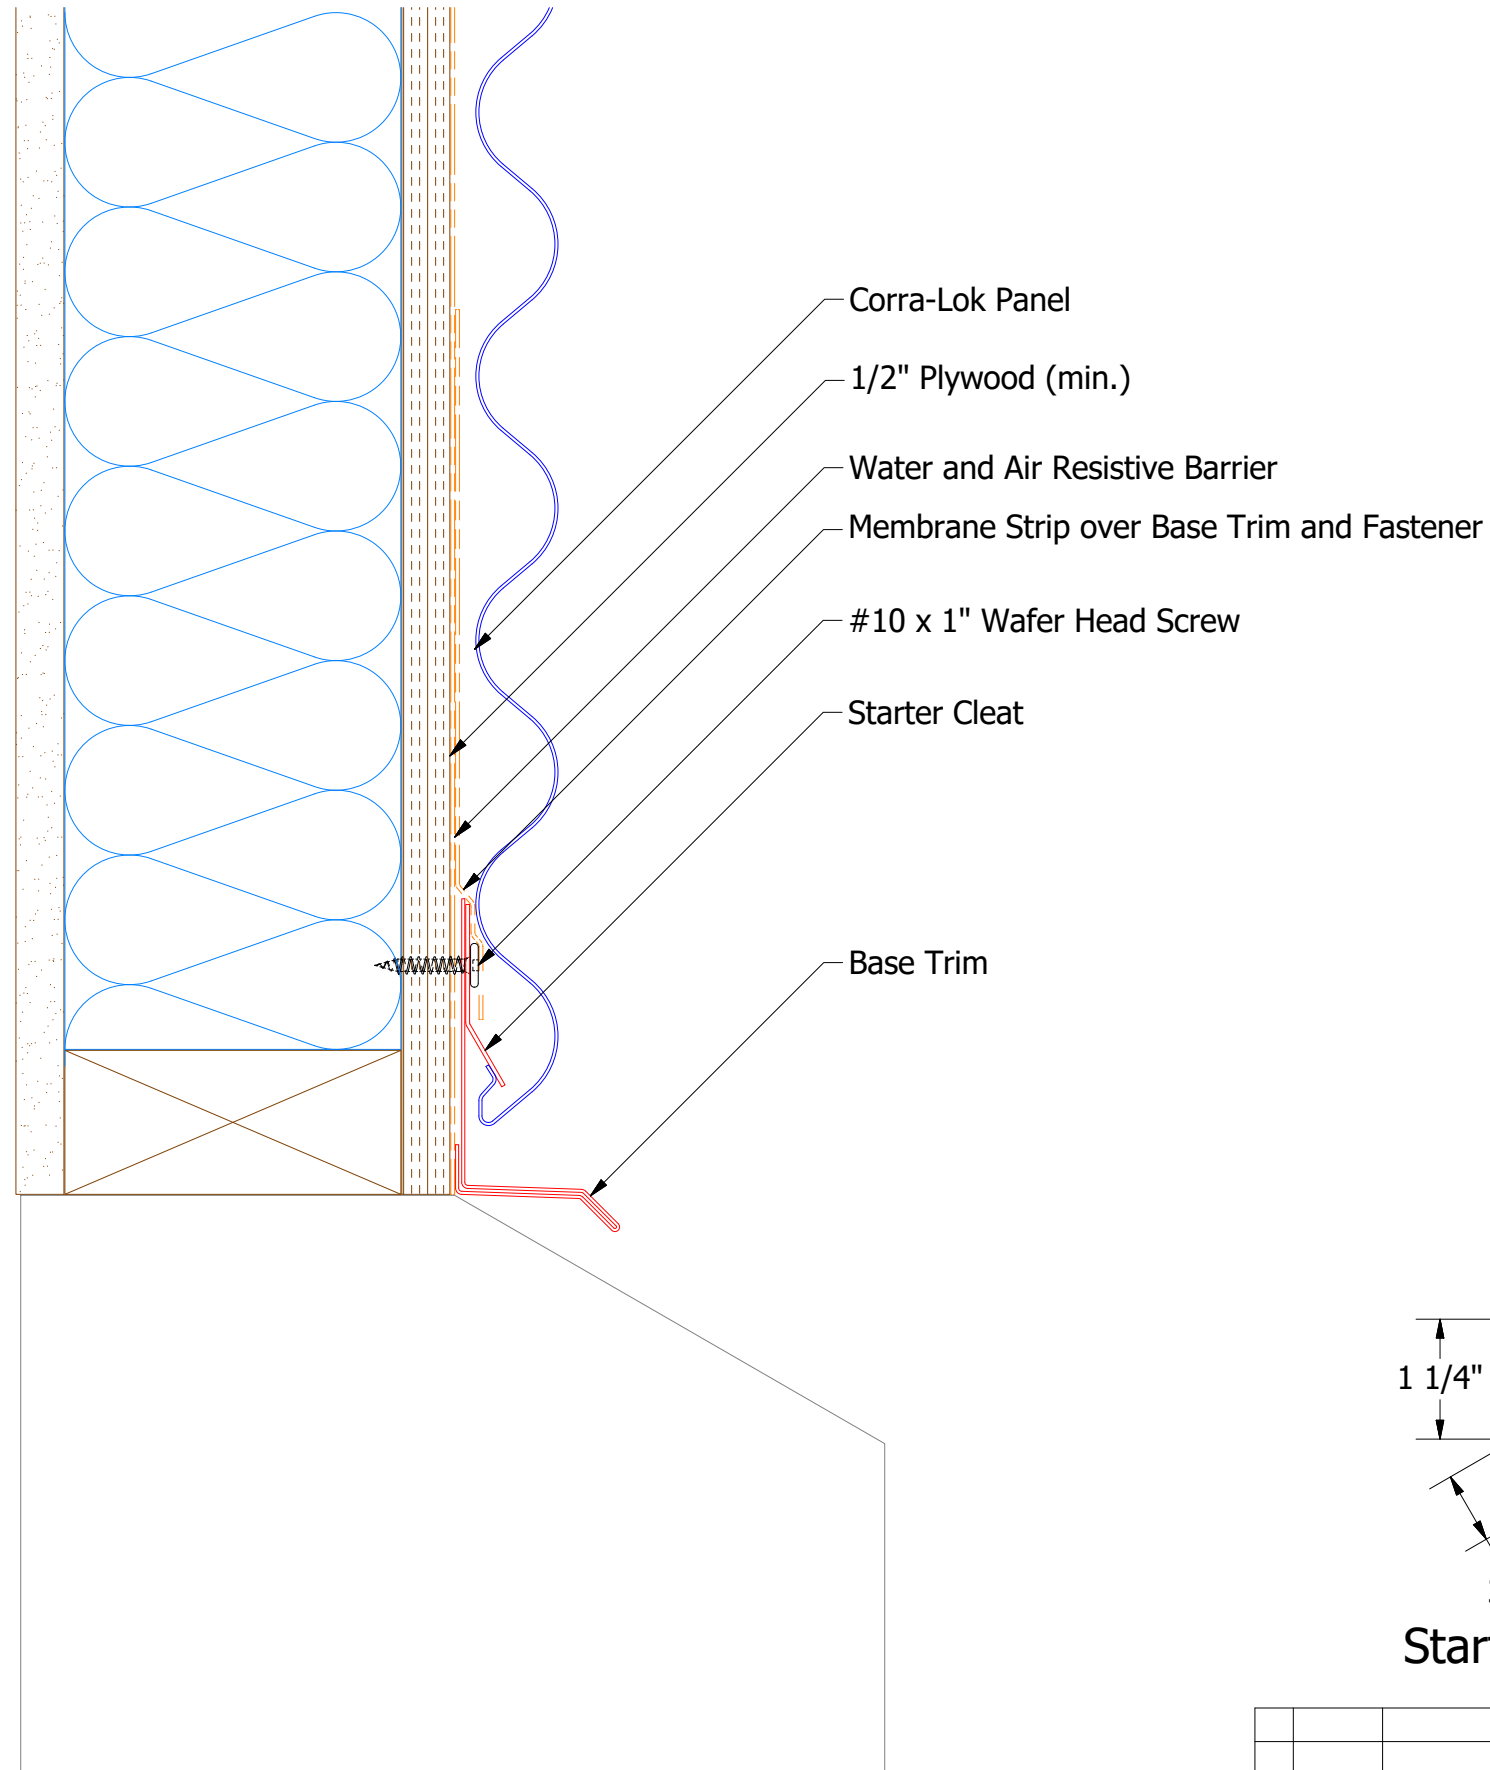

# Horizontal Panel

Starter Cleat

MCA661 - Base Trim

Note: \* denotes color side.

REV. NO.		DATE		DESCRIPTION OF REVISION		BY	APP	TITLE <b>Corra-Lok Base Detail</b>		
								DWG. NO.	DR	DATE
								APP	DMR	6/16/2016
								MATERIAL	DAS	DATE
								SH. SIZE	B	7/21/16
								SCALE	X:X	