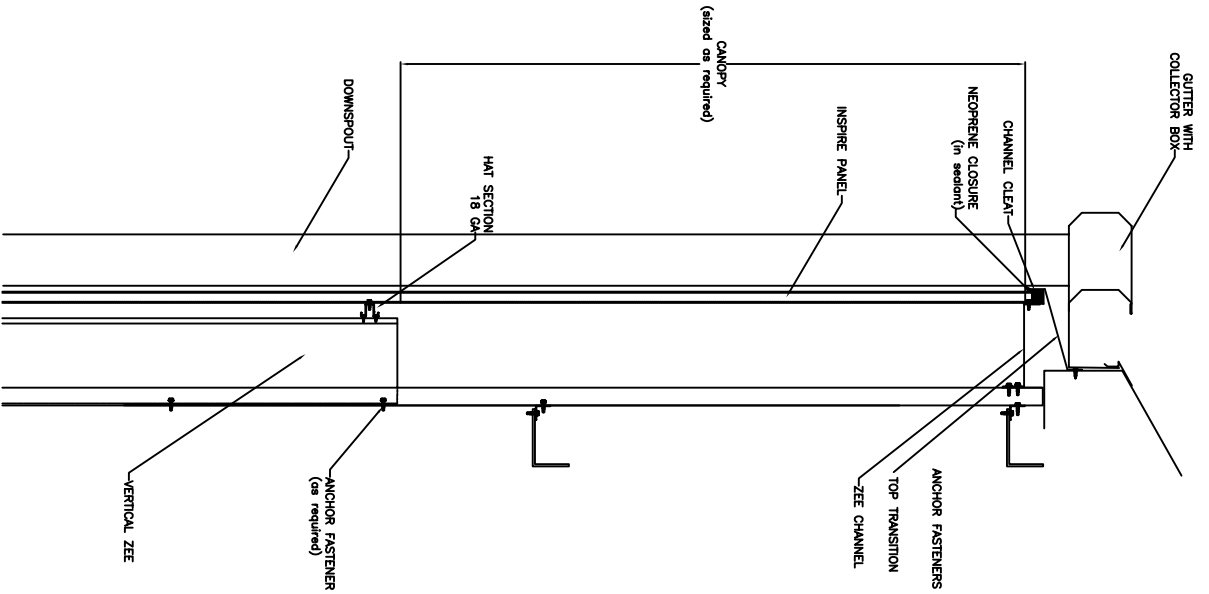

COLLECTOR BOX

ATAS INTERNATIONAL, INC.
 Allentown PA
 610-395-8445
 Mesa AZ
 480-558-7210

TITLE
INSPIRE TOP DETAIL - gutter/downspout

DWG NO. / INSPIRE TOP DETAIL - gutter/downspout
 FILE NO.

DRAWN BY	DAS	DATE	2-3-09	APPR. BY	JEB	SCALE	X:Y
----------	-----	------	--------	----------	-----	-------	-----

Rev. No.	Revision Date	Drawn By	Description of Revision
0	2-3-09	DAS	Typical Inspire system top detail - under gutter w/downspout