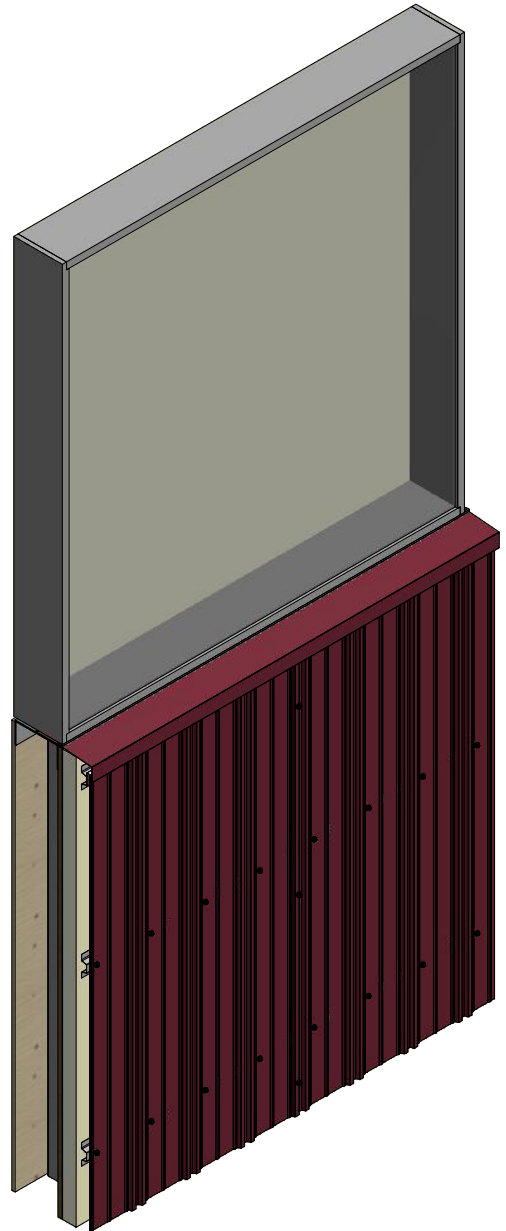

Vertical Panel

BGA270-J Closure

BGA673-Window Sill Trim

ATAS ATAS INTERNATIONAL, INC
 Allentown PA
 610-395-8445
 Mesa AZ
 480-558-7210

REV. NO.		DATE	DESCRIPTION OF REVISION	BY	APP	TITLE Grand V Panel Open Window Sill Trim	
DWG. NO.		DR	DMR	DATE	10/4/2016	MATERIAL	
SH. SIZE		B	SCALE	X:X			