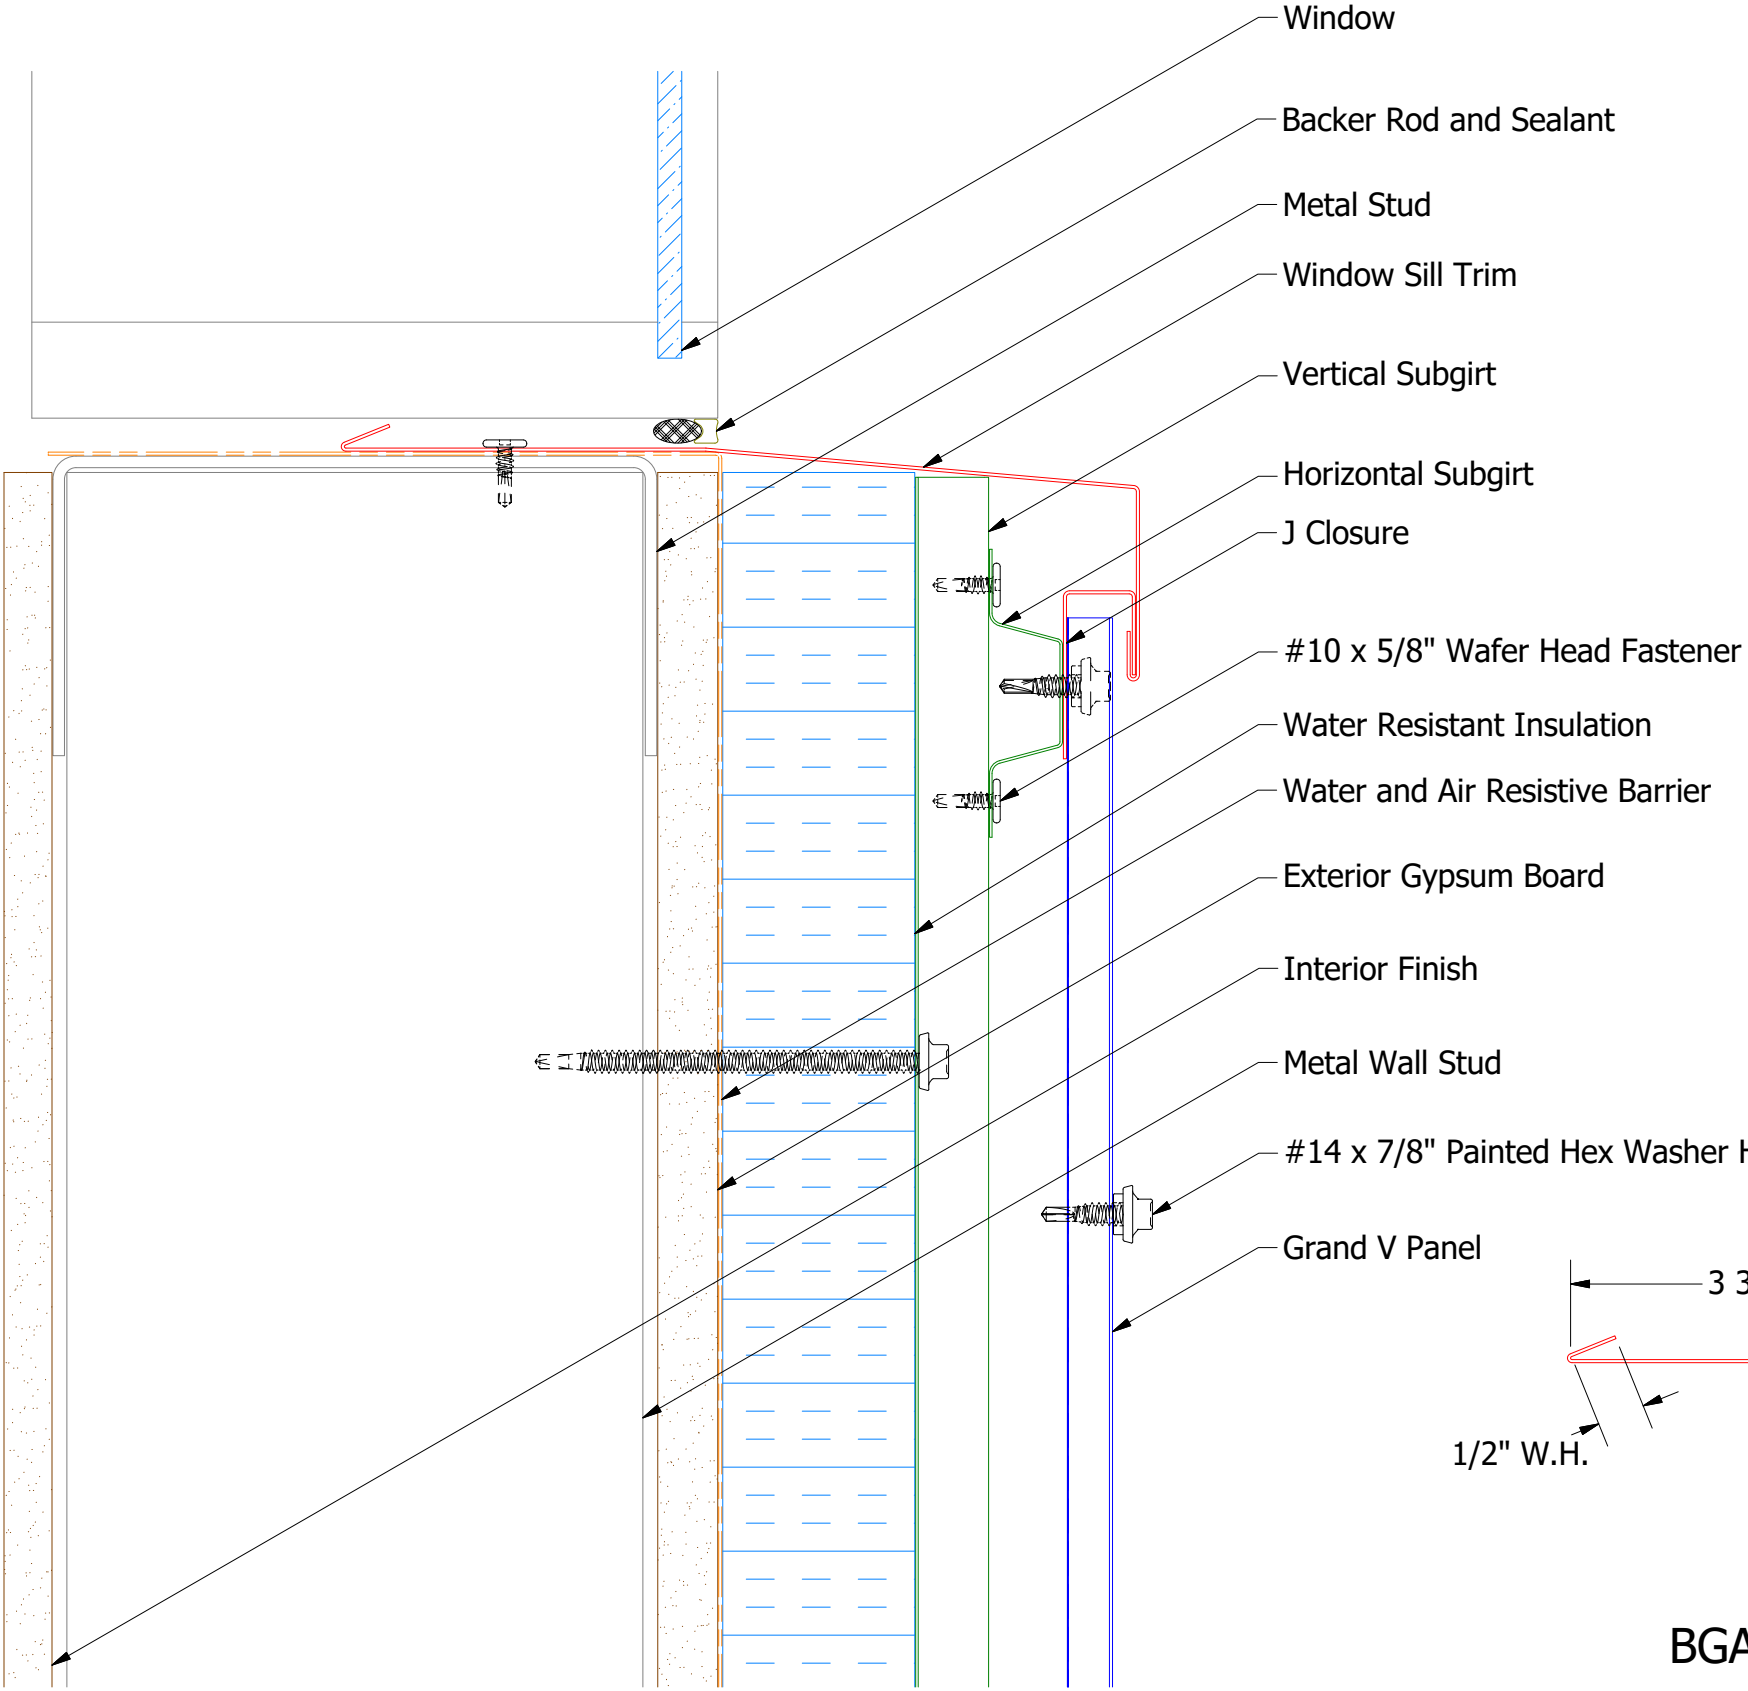

Vertical Panel

BGA270-J Closure

BGA673-Window Sill Trim

ATAS ATAS INTERNATIONAL, INC
 Allentown PA
 610-395-8445
 Mesa AZ
 480-558-7210

REV. NO.		DATE	DESCRIPTION OF REVISION	BY	APP	TITLE Grand V Panel Open Window Sill Trim	
DWG. NO.		DR	DMR	DATE	10/4/2016	MATERIAL	
SH. SIZE		B	SCALE	X:X			