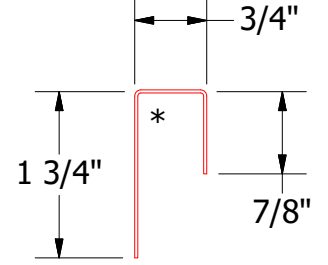

Vertical Panel

BGA270-J Closure

BGA673-Window Sill Trim

ATAS ATAS INTERNATIONAL, INC
 Allentown PA
 610-395-8445
 Mesa AZ
 480-558-7210

REV. NO.		DATE	DESCRIPTION OF REVISION	BY	APP	TITLE Grand V Panel Open Window Sill Trim	
DWG. NO.		DR	DMR	DATE	10/4/2016	MATERIAL	
SH. SIZE		B	SCALE	X:X			