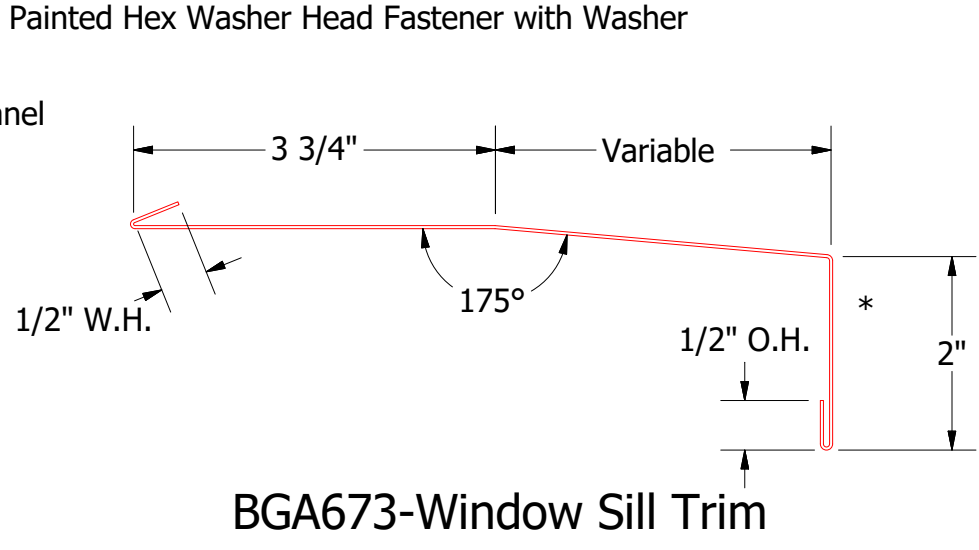

Vertical Panel

BGA270-J Closure

BGA673-Window Sill Trim

ATAS ATAS INTERNATIONAL, INC
 Allentown PA
 610-395-8445
 Mesa AZ
 480-558-7210

REV. NO.		DATE	DESCRIPTION OF REVISION	BY	APP	TITLE Grand V Panel Open Window Sill Trim	
DWG. NO.		DR	DMR	DATE	10/4/2016	MATERIAL	
SH. SIZE		B	SCALE	X:X			