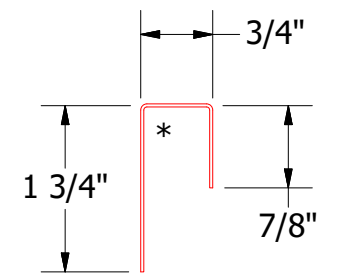

Horizontal Panel

ATAS ATAS INTERNATIONAL, INC
 Allentown PA
 610-395-8445
 Mesa AZ
 480-558-7210

Grand V Panel Open Window Sill Trim

DR	DMR	DATE	10/4/2016
APP		DATE	
MATERIAL	SH. SIZE	SCALE	X:X

REV. NO.	DATE	DESCRIPTION OF REVISION	BY	APP