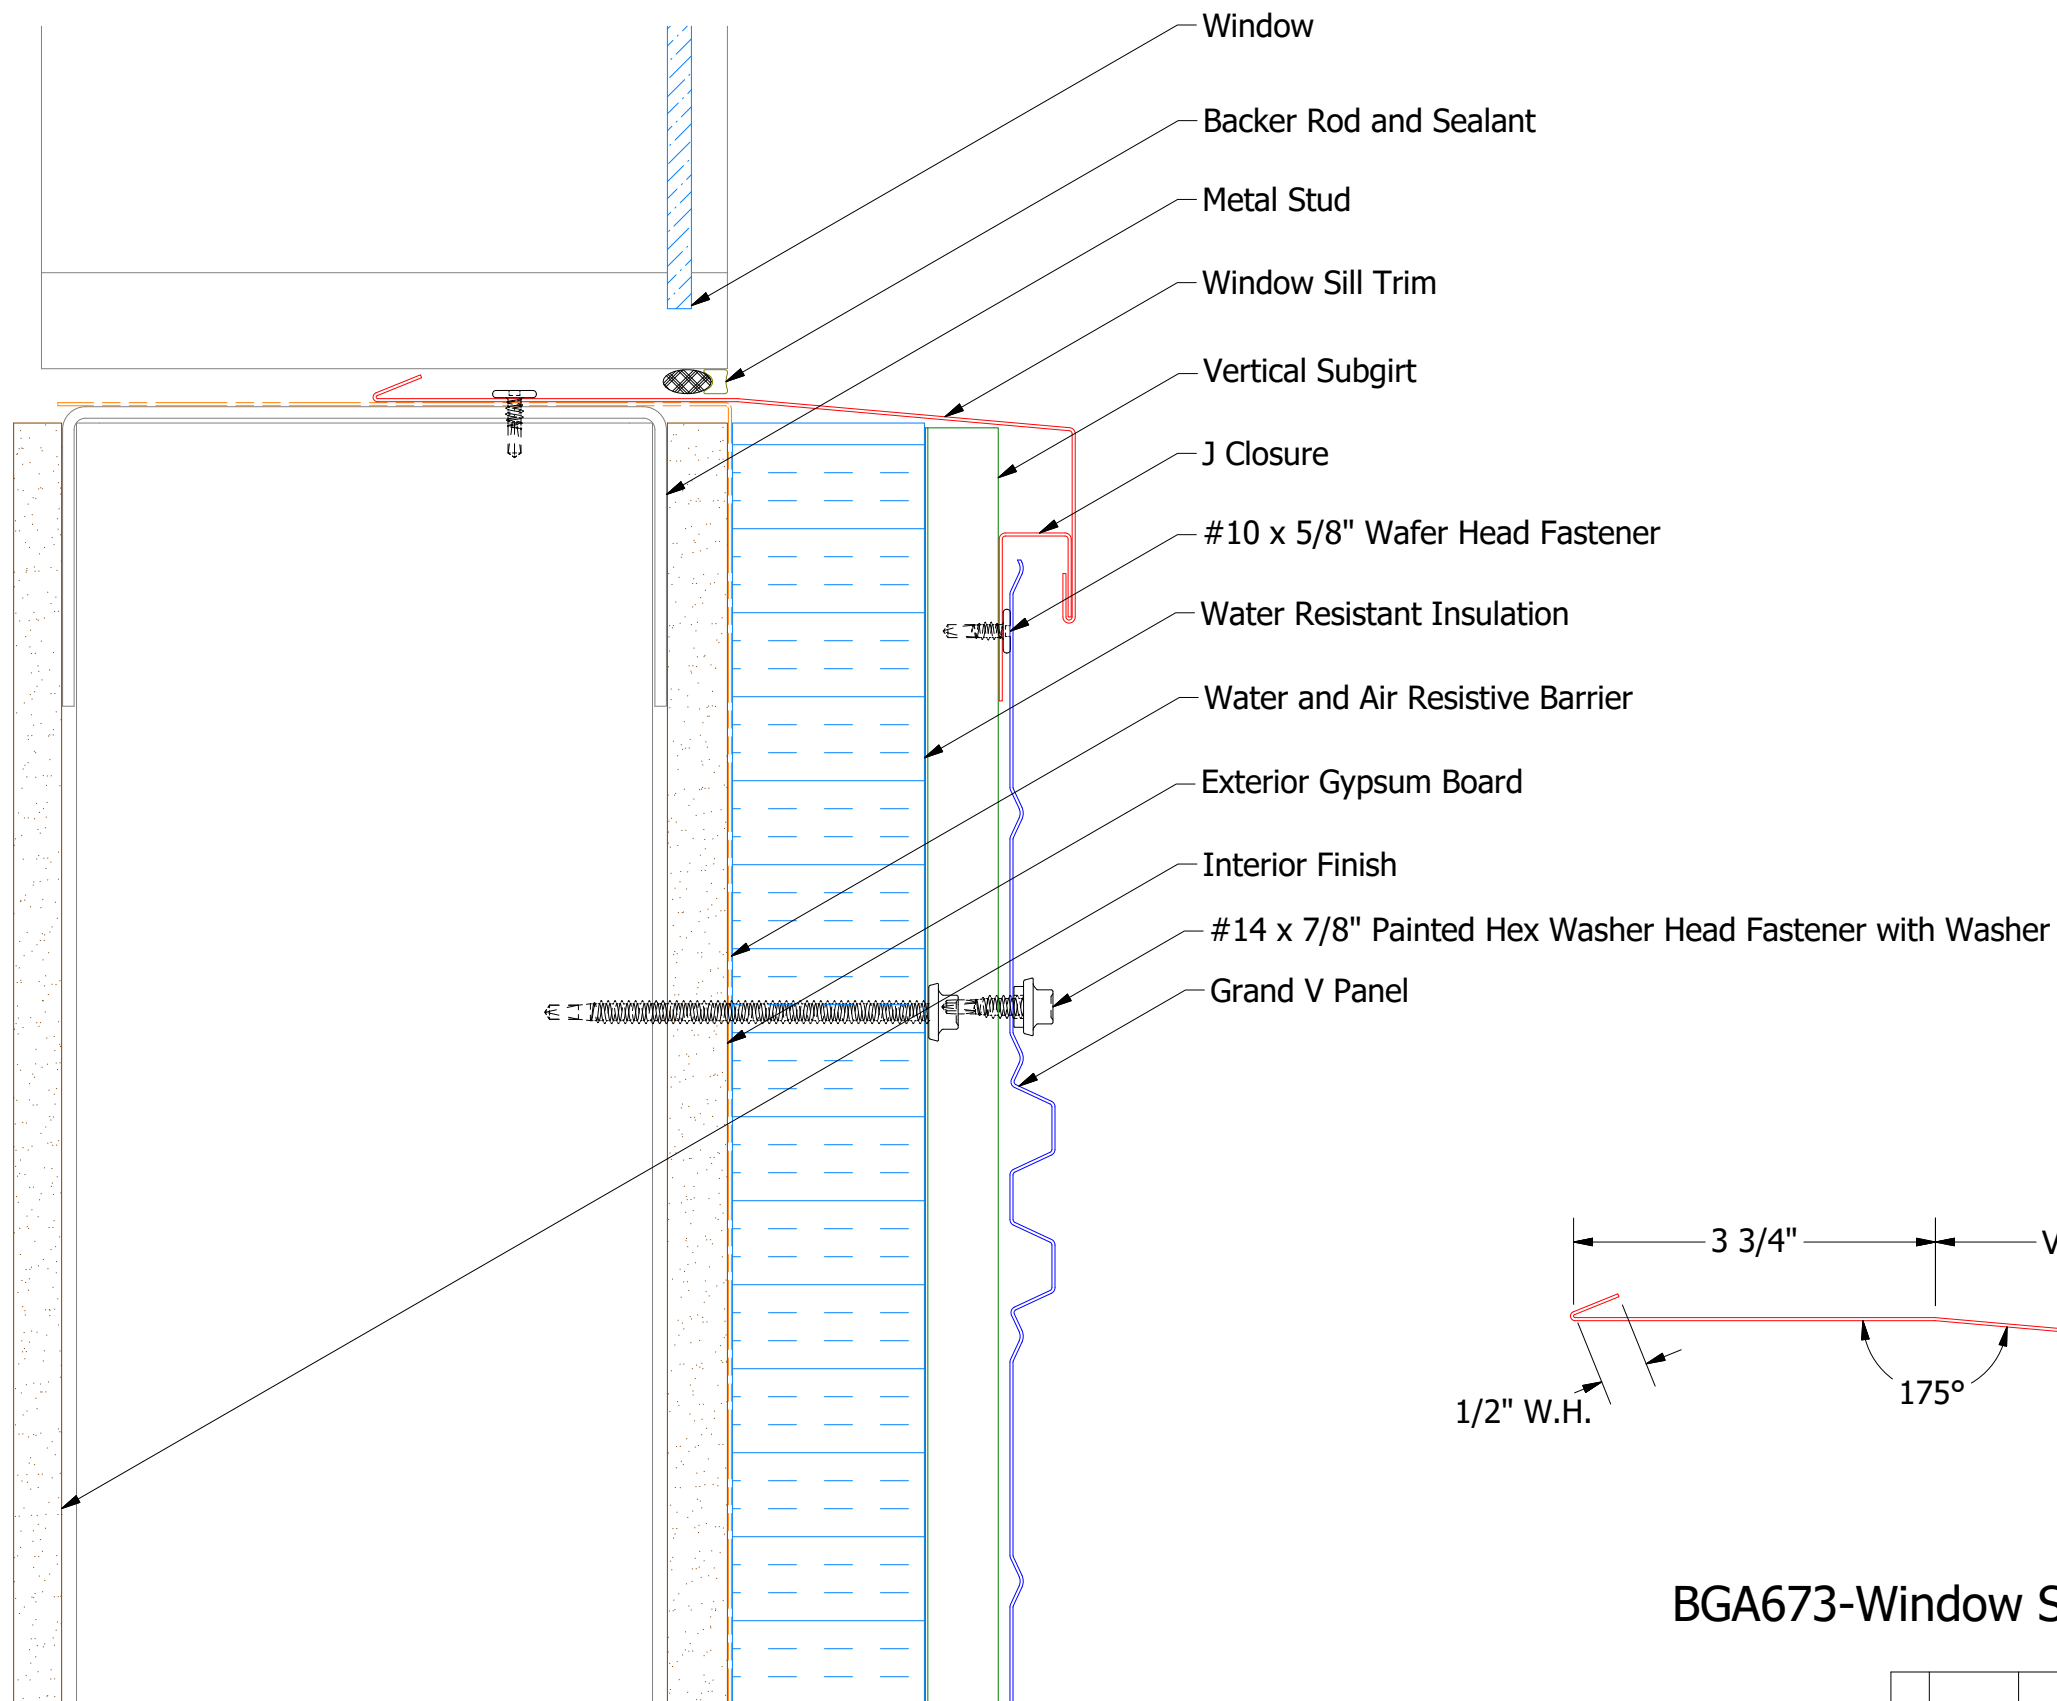

Horizontal Panel

ATAS ATAS INTERNATIONAL, INC
 Allentown PA
 610-395-8445
 Mesa AZ
 480-558-7210

Grand V Panel Open Window Sill Trim

DR	DMR	DATE	10/4/2016
APP		DATE	
MATERIAL	SH. SIZE	SCALE	X:X

REV. NO.	DATE	DESCRIPTION OF REVISION	BY	APP