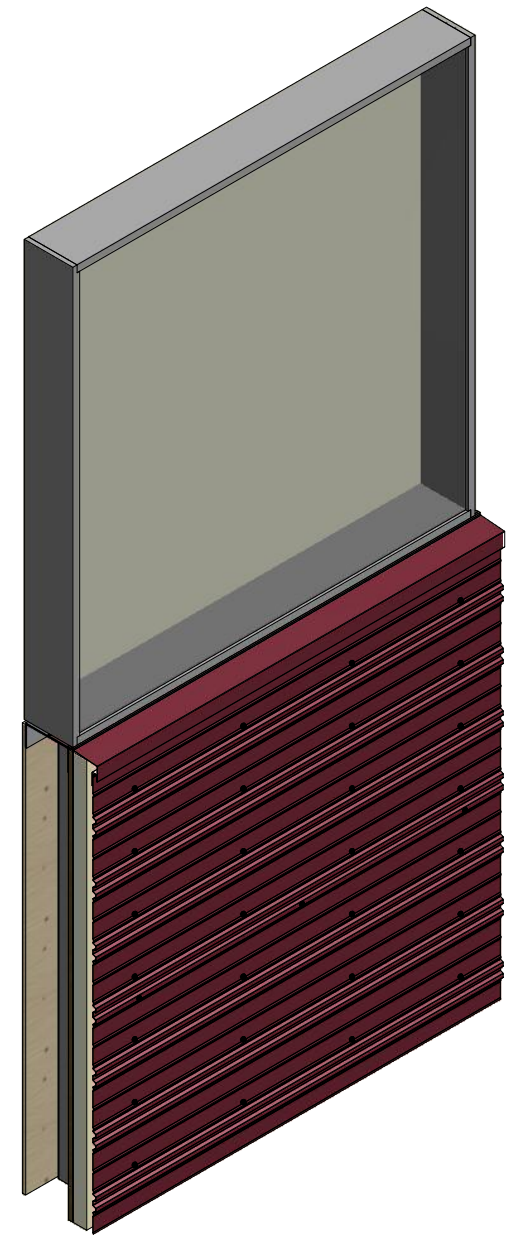

Horizontal Panel

ATAS ATAS INTERNATIONAL, INC
 Allentown PA
 610-395-8445
 Mesa AZ
 480-558-7210

Grand V Panel Open Window Sill Trim

DR	DMR	DATE	10/4/2016
APP		DATE	
MATERIAL	SH. SIZE	SCALE	X:X

REV. NO.	DATE	DESCRIPTION OF REVISION	BY	APP