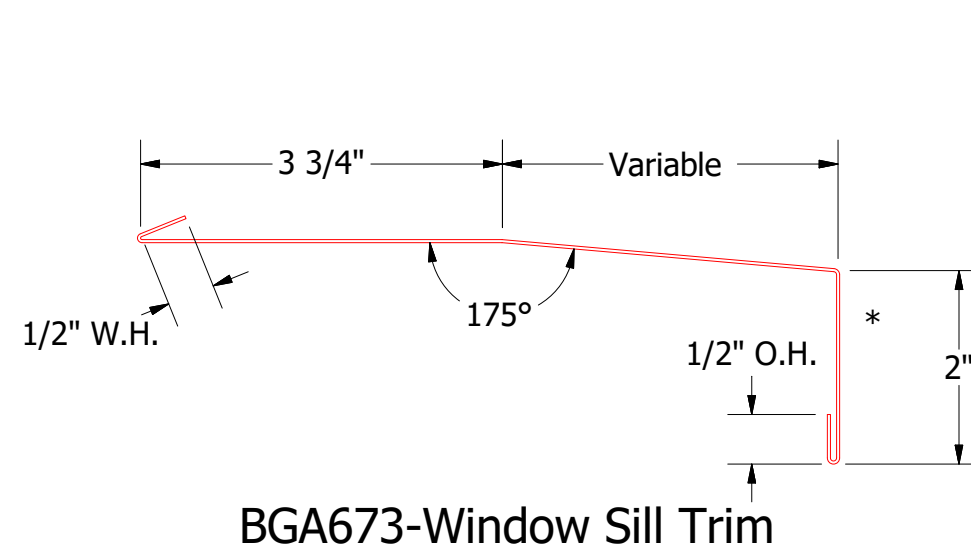

Horizontal Panel

ATAS ATAS INTERNATIONAL, INC
 Allentown PA
 610-395-8445
 Mesa AZ
 480-558-7210

Grand V Panel Open Window Sill Trim

DR	DMR	DATE	10/4/2016
APP		DATE	
MATERIAL	SH. SIZE	SCALE	X:X

REV. NO.	DATE	DESCRIPTION OF REVISION	BY	APP