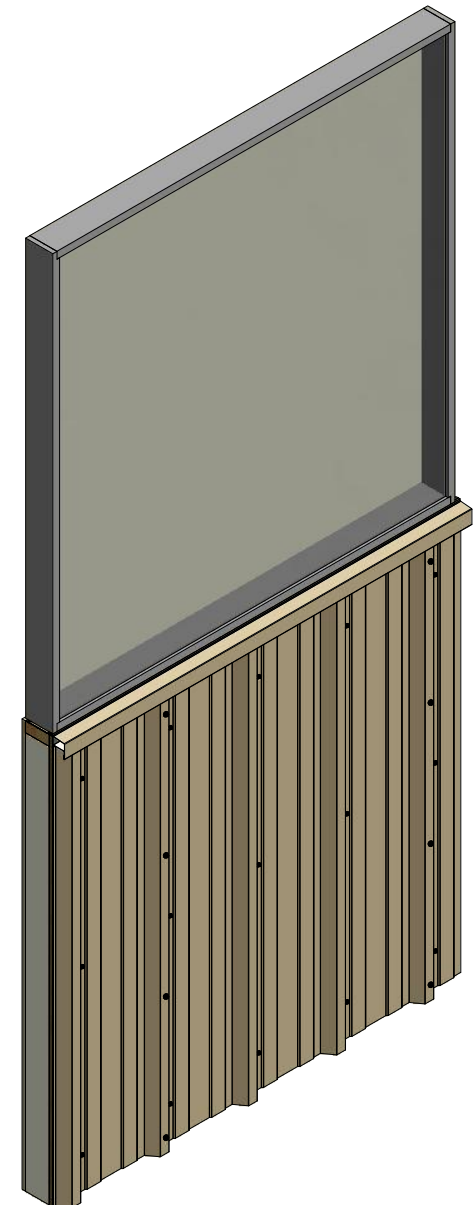

# Vertical Panel

**ATAS** ATAS INTERNATIONAL, INC  
 Allentown PA  
 610-395-8445  
 Mesa AZ  
 480-558-7210

TITLE				<b>Grand R Window Sill</b>	
DWG. NO.		DR		DATE	
		DMR		6/9/2016	
MATERIAL		APP		DATE	
		DAS		7/20/16	
REV. NO.	DATE	DESCRIPTION OF REVISION	BY	APP	SCALE
					X:X