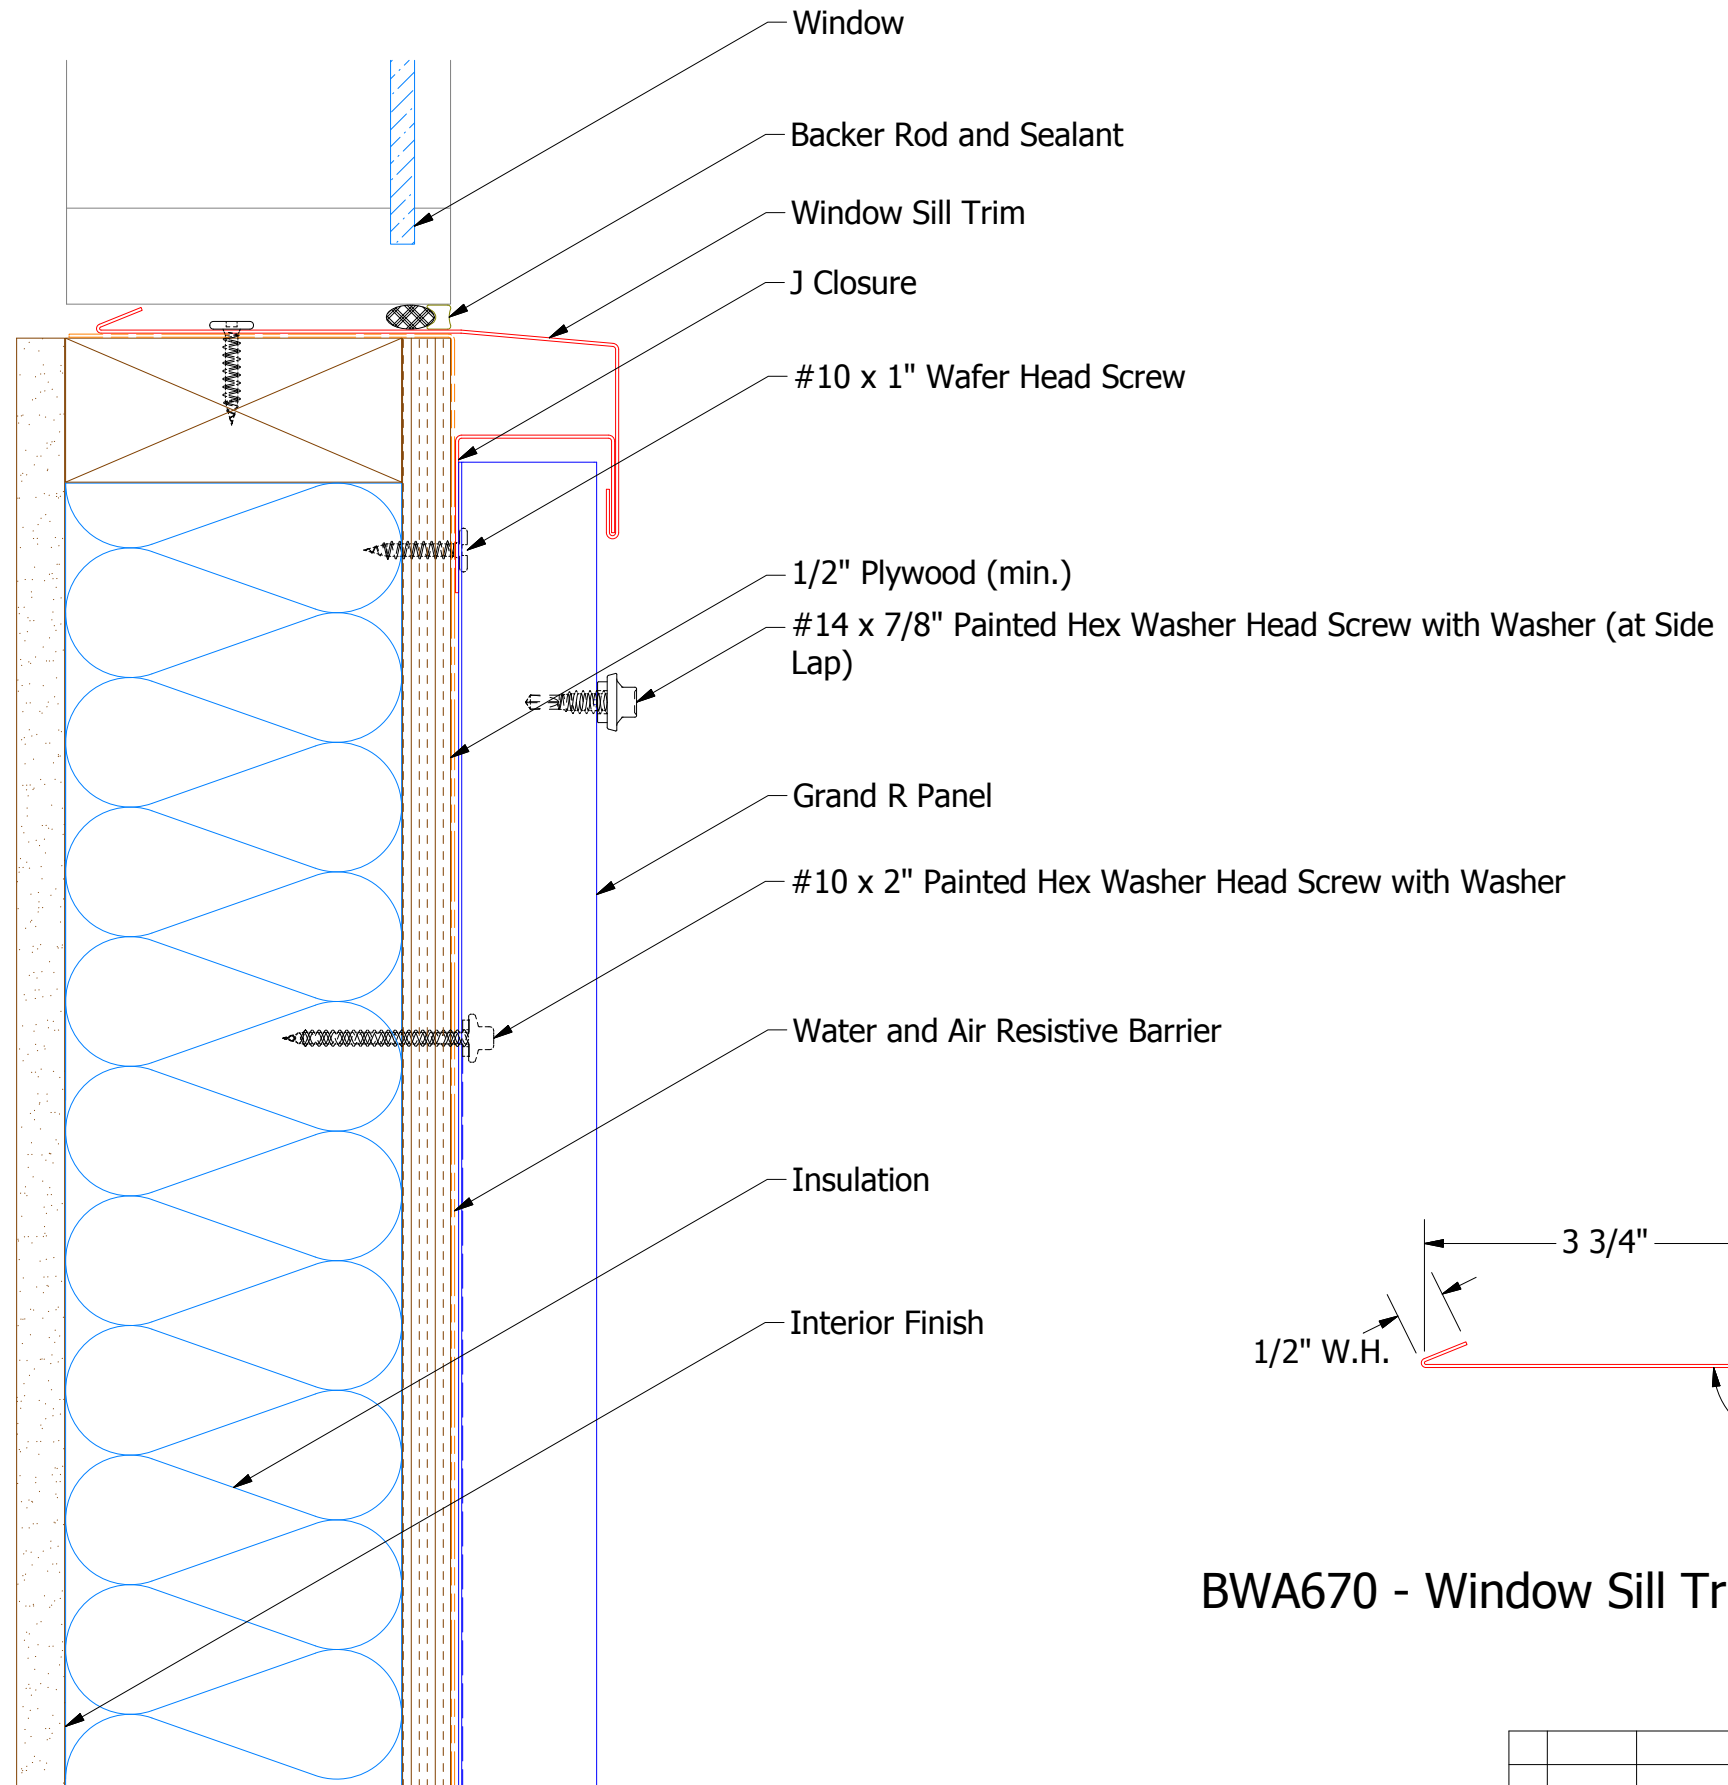

# Vertical Panel

**ATAS** ATAS INTERNATIONAL, INC  
 Allentown PA  
 610-395-8445  
 Mesa AZ  
 480-558-7210

TITLE				<b>Grand R Window Sill</b>	
DWG. NO.		DR		DATE	
		DMR		6/9/2016	
MATERIAL		APP		DATE	
		DAS		7/20/16	
REV. NO.	DATE	DESCRIPTION OF REVISION	BY	APP	SCALE
					X:X