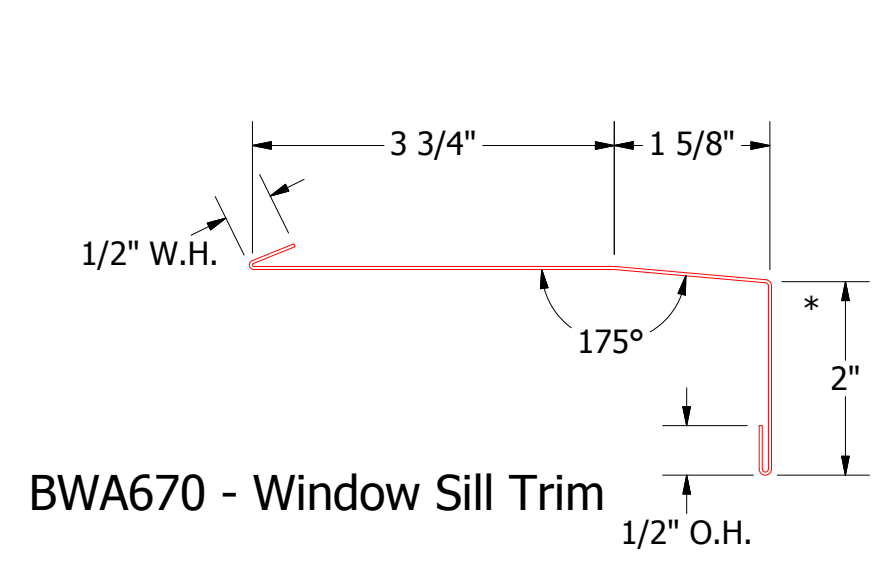

# Vertical Panel

**ATAS** ATAS INTERNATIONAL, INC  
 Allentown PA  
 610-395-8445  
 Mesa AZ  
 480-558-7210

TITLE				<b>Grand R Window Sill</b>	
DWG. NO.		DR		DATE	
		DMR		6/9/2016	
MATERIAL		APP		DATE	
		DAS		7/20/16	
REV. NO.	DATE	DESCRIPTION OF REVISION	BY	APP	SCALE
					X:X