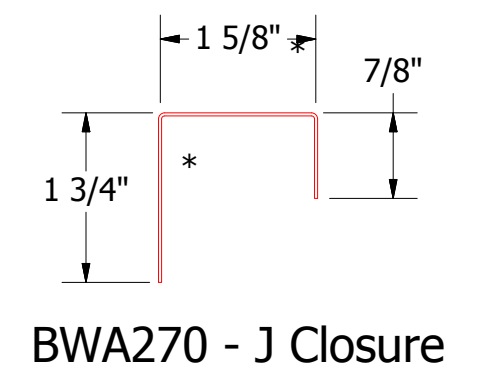

# Vertical Panel

**ATAS** ATAS INTERNATIONAL, INC  
 Allentown PA  
 610-395-8445  
 Mesa AZ  
 480-558-7210

TITLE				<b>Grand R Window Sill</b>	
DWG. NO.		DR		DATE	
		DMR		6/9/2016	
MATERIAL		APP		DATE	
		DAS		7/20/16	
REV. NO.	DATE	DESCRIPTION OF REVISION	BY	APP	SCALE
					X:X