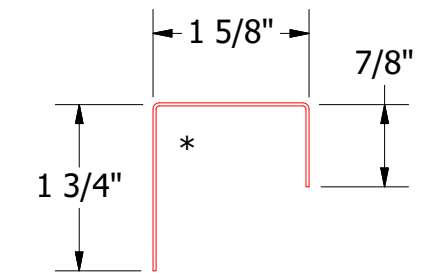

Horizontal Panel

BWA270 - J Closure

ATAS INTERNATIONAL, INC
 Allentown PA
 610-395-8445
 Mesa AZ
 480-558-7210

TITLE **Grand R Panel Top of Wall Detail**

					DR	DATE
					DMR	8/16/2016
					APP	DATE
REV. NO.	DATE	DESCRIPTION OF REVISION	BY	APP	SH. SIZE	SCALE
					B	X:X