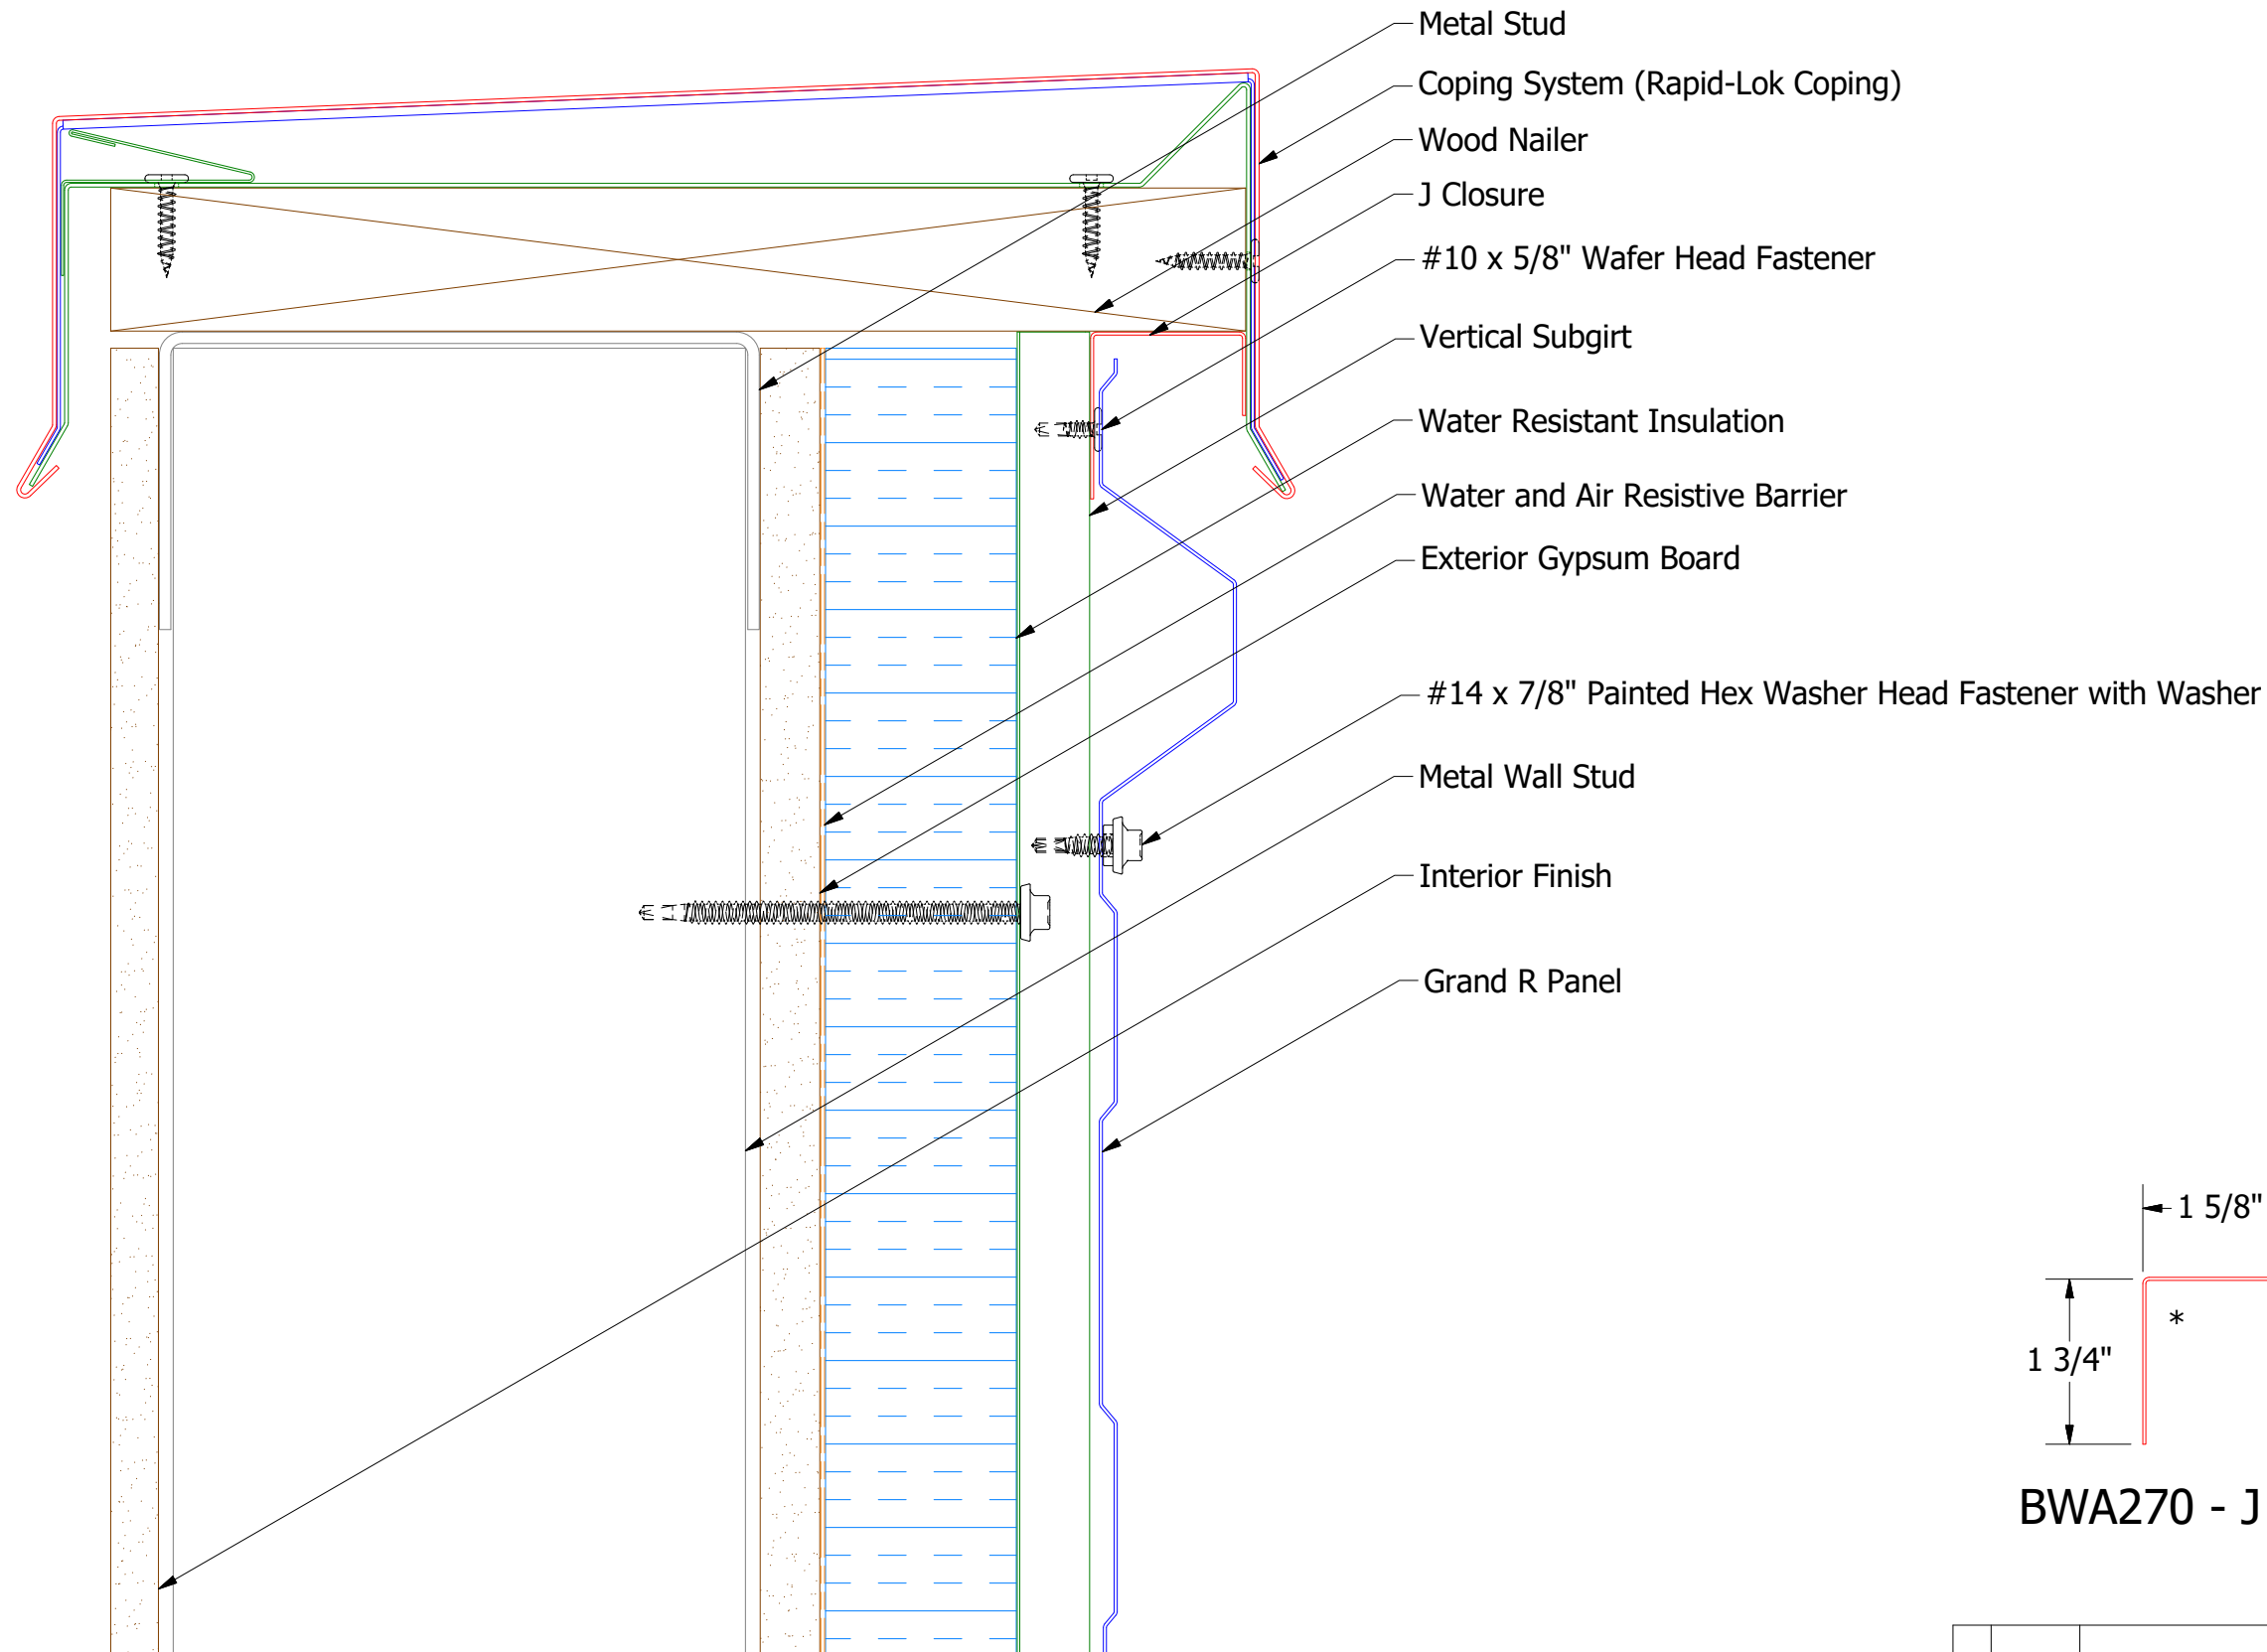

Horizontal Panel

BWA270 - J Closure

ATAS INTERNATIONAL, INC
 Allentown PA
 610-395-8445
 Mesa AZ
 480-558-7210

TITLE **Grand R Panel Top of Wall Detail**

					DR	DATE
					DMR	8/16/2016
					APP	DATE
REV. NO.	DATE	DESCRIPTION OF REVISION	BY	APP	SH. SIZE	SCALE
					B	X:X