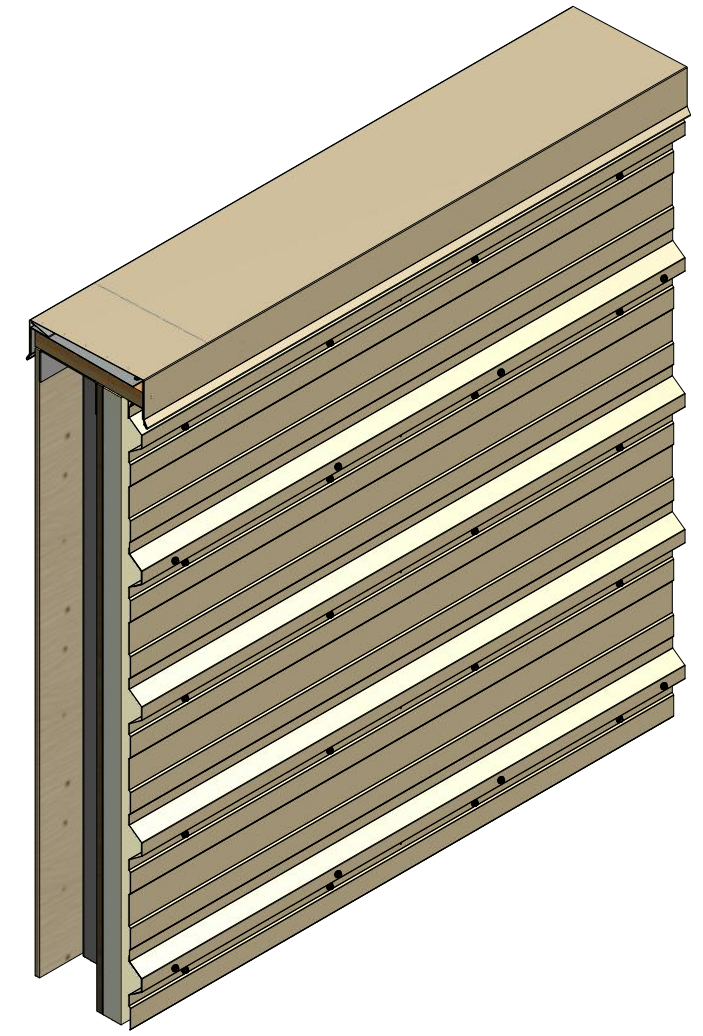

Horizontal Panel

BWA270 - J Closure

ATAS INTERNATIONAL, INC
 Allentown PA
 610-395-8445
 Mesa AZ
 480-558-7210

TITLE **Grand R Panel Top of Wall Detail**

					DR	DATE
					DMR	8/16/2016
					APP	DATE
REV. NO.	DATE	DESCRIPTION OF REVISION	BY	APP	SH. SIZE	SCALE
					B	X:X