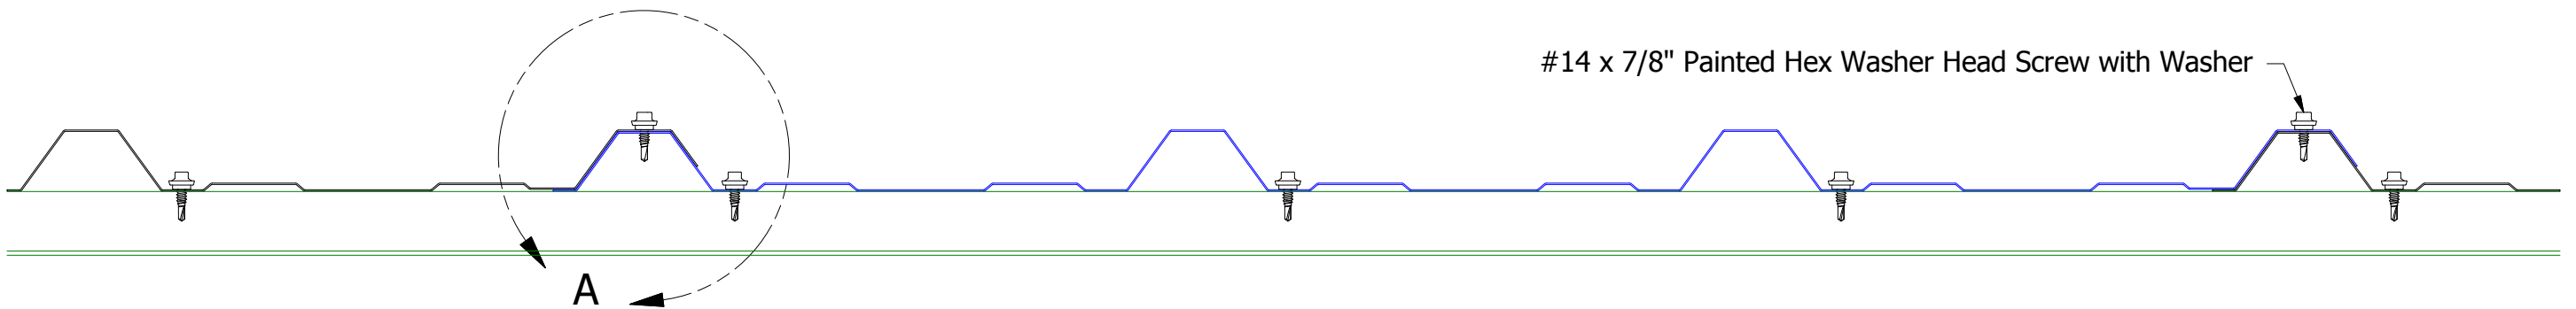

BWG390

#14 x 7/8" Painted Hex Washer Head Screw with Washer

DETAIL A - Panel Lap

ATAS INTERNATIONAL, INC
 Allentown PA
 610-395-8445
 Mesa AZ
 480-558-7210

TITLE				Grand R Panel	
DWG. NO.		DR		DMR	DATE 6/9/2016
MATERIAL		APP		DAS	DATE 7/20/2016
REV. NO.	DATE	DESCRIPTION OF REVISION	BY	APP	SH. SIZE B SCALE X:X