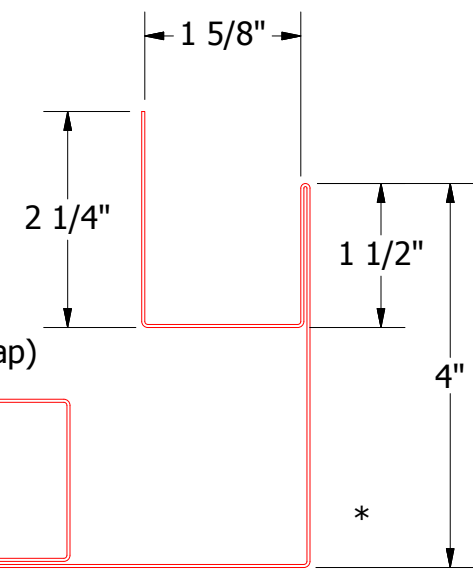

Horizontal Panel

BWA602 - Outside Corner Post

ATAS INTERNATIONAL, INC
 Allentown PA
 610-395-8445
 Mesa AZ
 480-558-7210

TITLE		Grand R Outside Corner Detail	
DWG. NO.	DR	DATE	6/8/2016
	DMR		
	APP	DATE	7/20/2016
	DAS		
MATERIAL	SH. SIZE	SCALE	X:X
	B		