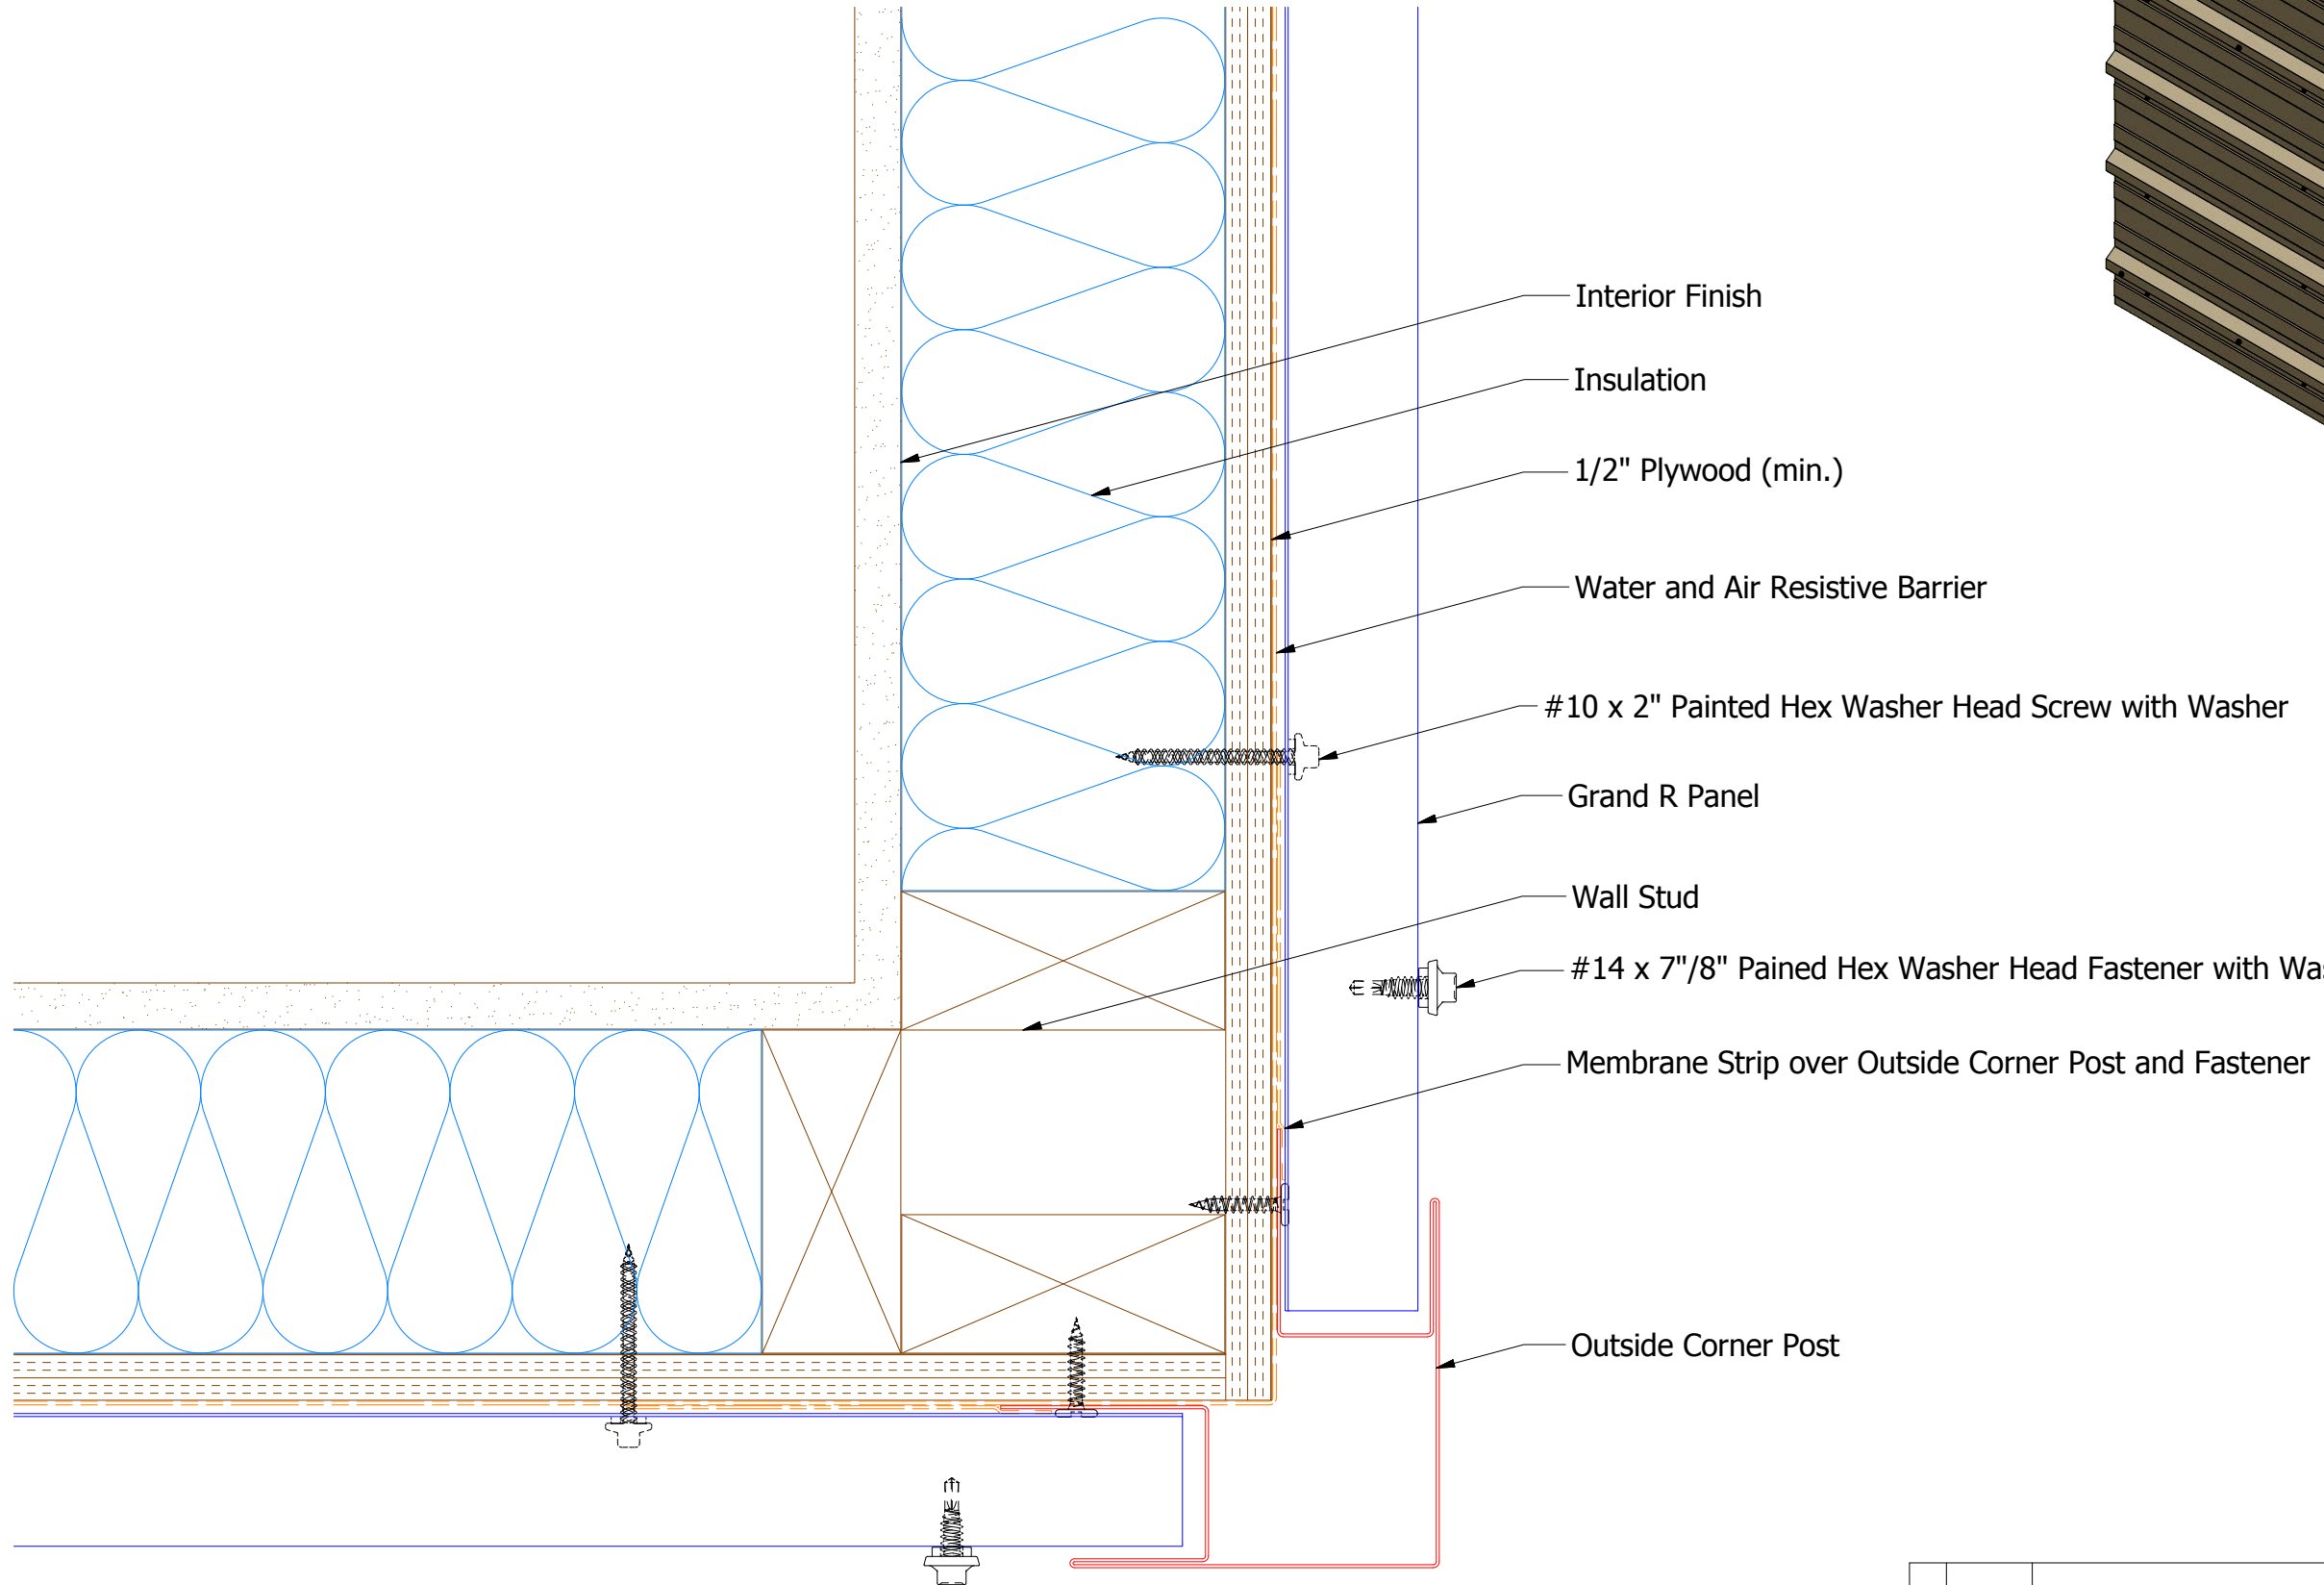

Horizontal Panel

BWA602 - Outside Corner Post

ATAS INTERNATIONAL, INC
 Allentown PA
 610-395-8445
 Mesa AZ
 480-558-7210

TITLE		Grand R Outside Corner Detail	
DWG. NO.	DR	DATE	6/8/2016
	DMR		
	APP	DATE	7/20/2016
	DAS		
MATERIAL	SH. SIZE	SCALE	X:X
	B		