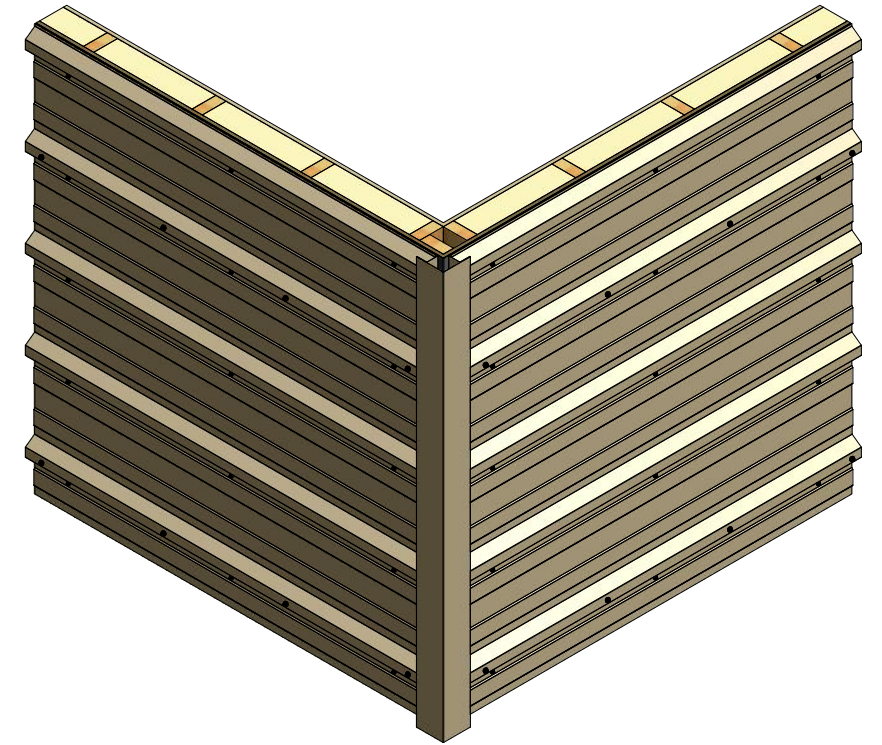

Horizontal Panel

BWA602 - Outside Corner Post

ATAS INTERNATIONAL, INC
 Allentown PA
 610-395-8445
 Mesa AZ
 480-558-7210

TITLE		Grand R Outside Corner Detail	
DWG. NO.	DR	DATE	6/8/2016
	DMR		
	APP	DATE	7/20/2016
	DAS		
MATERIAL	SH. SIZE	SCALE	X:X
	B		