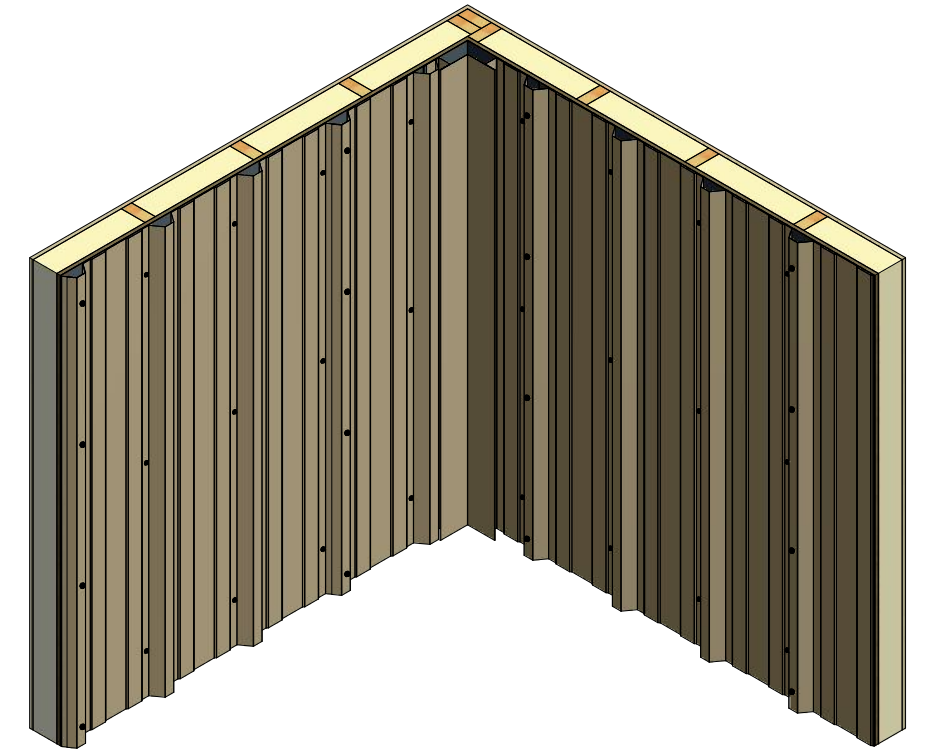

Vertical Panel

ATAS INTERNATIONAL, INC
 Allentown PA
 610-395-8445
 Mesa AZ
 480-558-7210

TITLE **Grand R Inside Corner Detail**

REV. NO.	DATE	DESCRIPTION OF REVISION	BY	APP	DWG. NO.	DR	KRK	DATE	2/4/2016
						APP	DAS	DATE	7/20/16
						SH. SIZE	B	SCALE	X:X