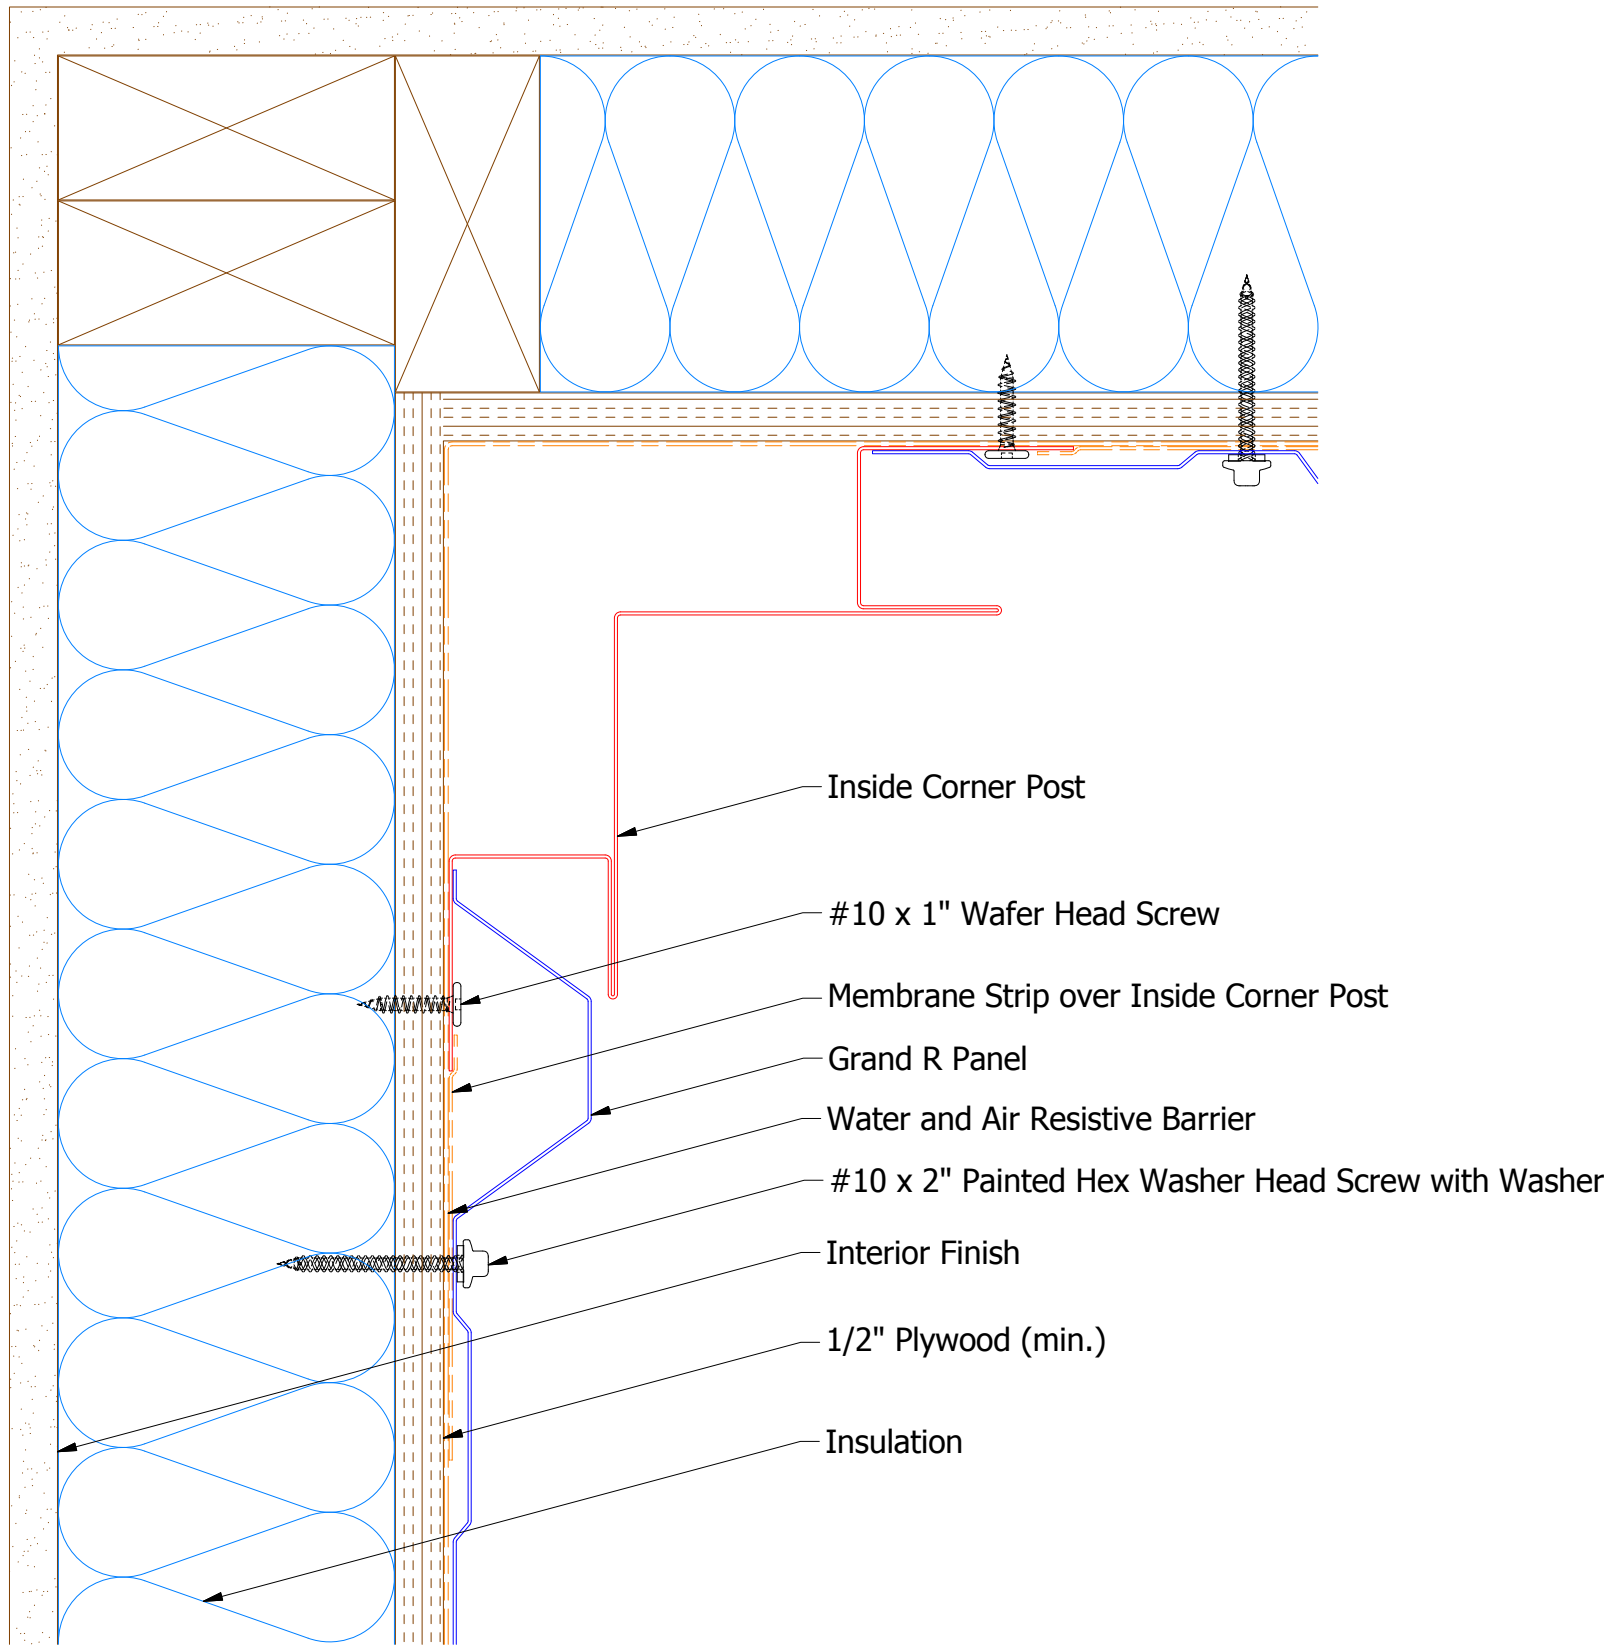

Vertical Panel

ATAS INTERNATIONAL, INC
 Allentown PA
 610-395-8445
 Mesa AZ
 480-558-7210

TITLE **Grand R Inside Corner Detail**

REV. NO.	DATE	DESCRIPTION OF REVISION	BY	APP	DWG. NO.	DR	KRK	DATE	2/4/2016
						APP	DAS	DATE	7/20/16
						SH. SIZE	B	SCALE	X:X