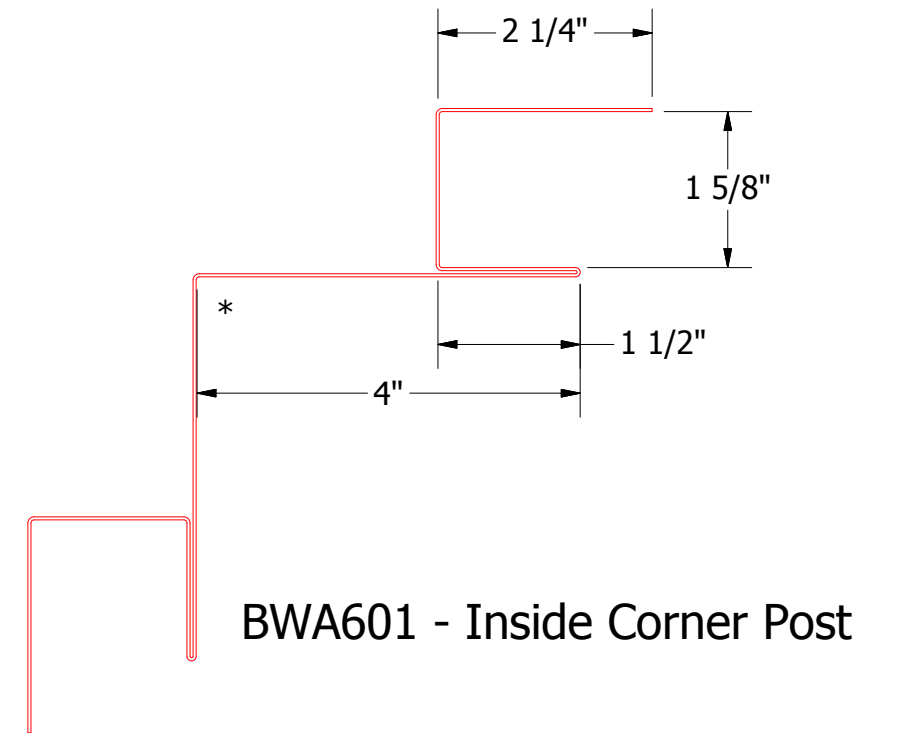

Vertical Panel

ATAS INTERNATIONAL, INC
 Allentown PA
 610-395-8445
 Mesa AZ
 480-558-7210

TITLE **Grand R Inside Corner Detail**

REV. NO.	DATE	DESCRIPTION OF REVISION	BY	APP	DWG. NO.	DR	KRK	DATE	2/4/2016
						APP	DAS	DATE	7/20/16
						SH. SIZE	B	SCALE	X:X