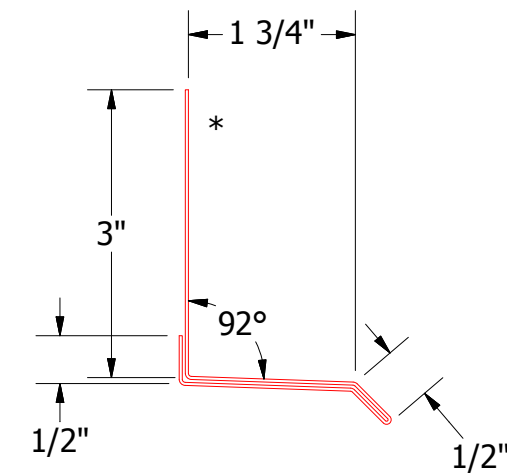

Vertical Panel

BWA661 - Base Trim

ATAS INTERNATIONAL, INC
 Allentown PA
 610-395-8445
 Mesa AZ
 480-558-7210

TITLE			Grand R Base Detail		
DWG. NO.		DR	KRK	DATE	2/3/2016
		APP	DAS	DATE	7/20/16
MATERIAL		SH. SIZE	B	SCALE	X:X