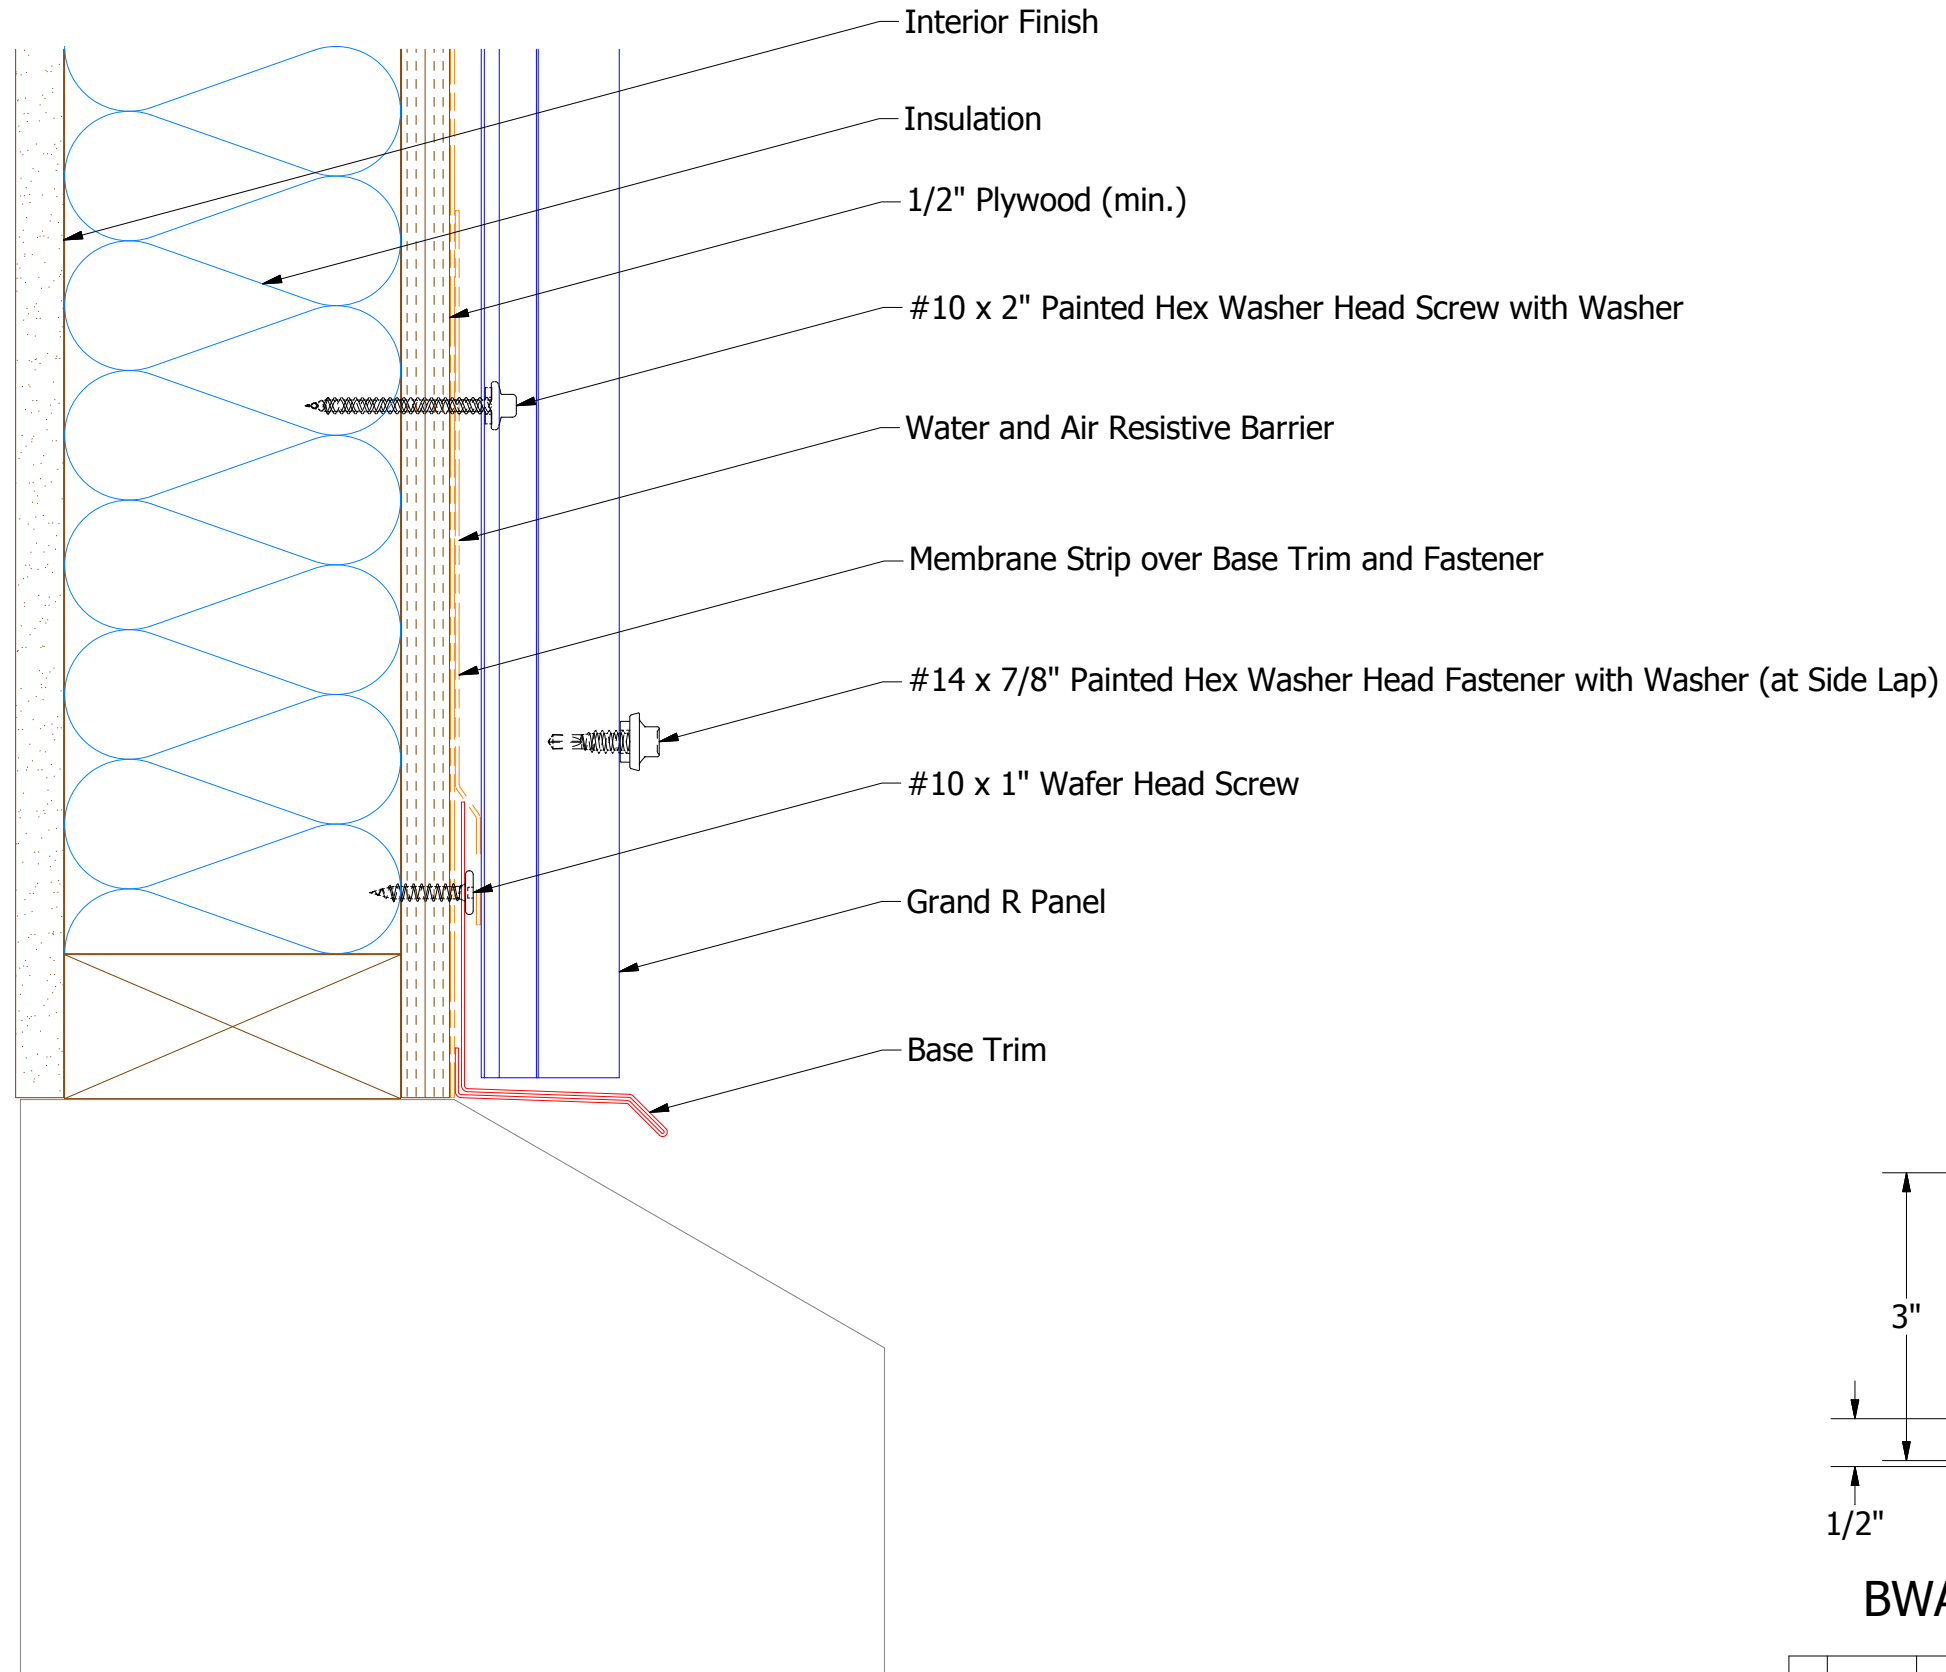

Vertical Panel

BWA661 - Base Trim

ATAS INTERNATIONAL, INC
 Allentown PA
 610-395-8445
 Mesa AZ
 480-558-7210

TITLE			Grand R Base Detail		
DWG. NO.		DR	KRK	DATE	2/3/2016
		APP	DAS	DATE	7/20/16
MATERIAL		SH. SIZE	B	SCALE	X:X

REV. NO.	DATE	DESCRIPTION OF REVISION	BY	APP