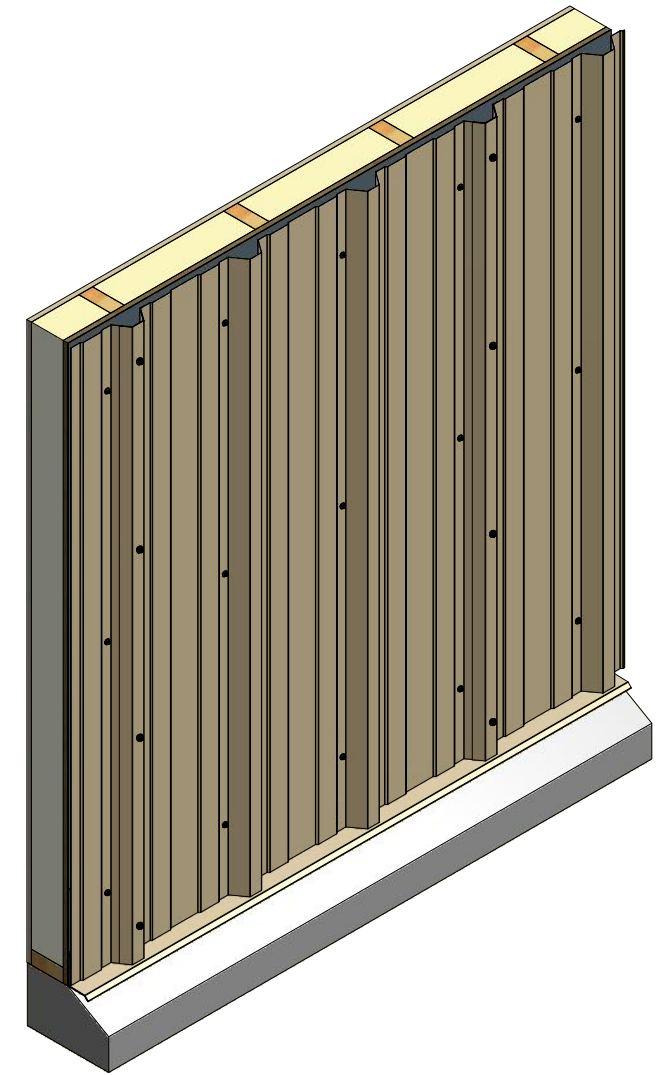

Vertical Panel

BWA661 - Base Trim

ATAS INTERNATIONAL, INC
 Allentown PA
 610-395-8445
 Mesa AZ
 480-558-7210

TITLE			Grand R Base Detail		
DWG. NO.		DR	KRK	DATE	2/3/2016
		APP	DAS	DATE	7/20/16
MATERIAL		SH. SIZE	B	SCALE	X:X