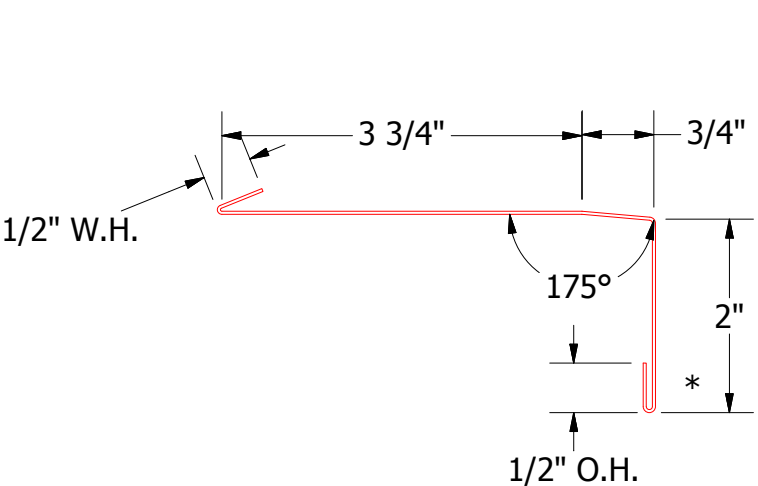

# Vertical Panel

**BGA670 - Window Sill Trim**

**BGA270 - J Closure**

**ATAS INTERNATIONAL, INC**  
 Allentown PA  
 610-395-8445  
 Mesa AZ  
 480-558-7210

**Grand C Window Sill Detail**  
 DWG. NO. DR KRK DATE 2/19/2016  
 APP DAS DATE 8/8/16  
 MATERIAL SH. SIZE B SCALE X:X