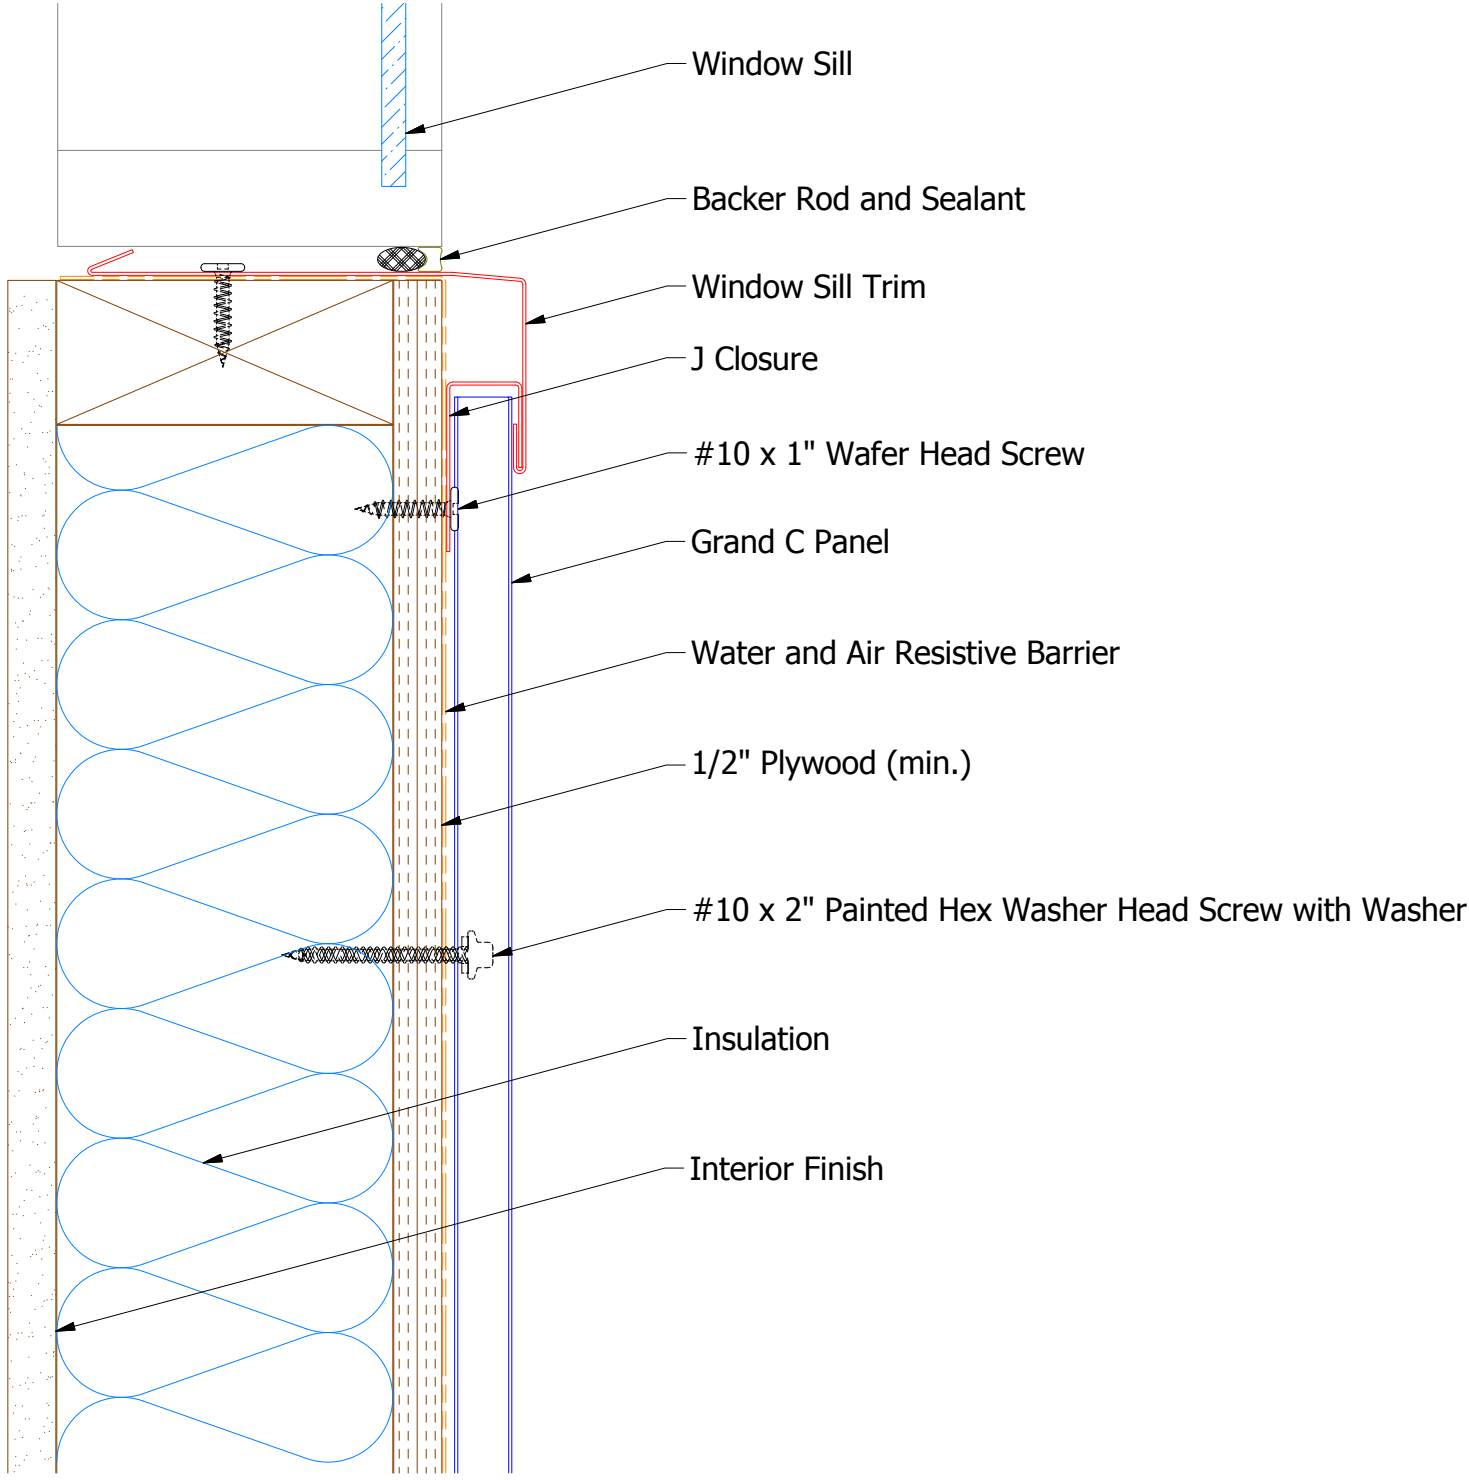

# Vertical Panel

**BGA670 - Window Sill Trim**

**BGA270 - J Closure**

**ATAS INTERNATIONAL, INC**  
 Allentown PA  
 610-395-8445  
 Mesa AZ  
 480-558-7210

**Grand C Window Sill Detail**  
 DWG. NO. DR KRK DATE 2/19/2016  
 APP DAS DATE 8/8/16  
 MATERIAL SH. SIZE B SCALE X:X