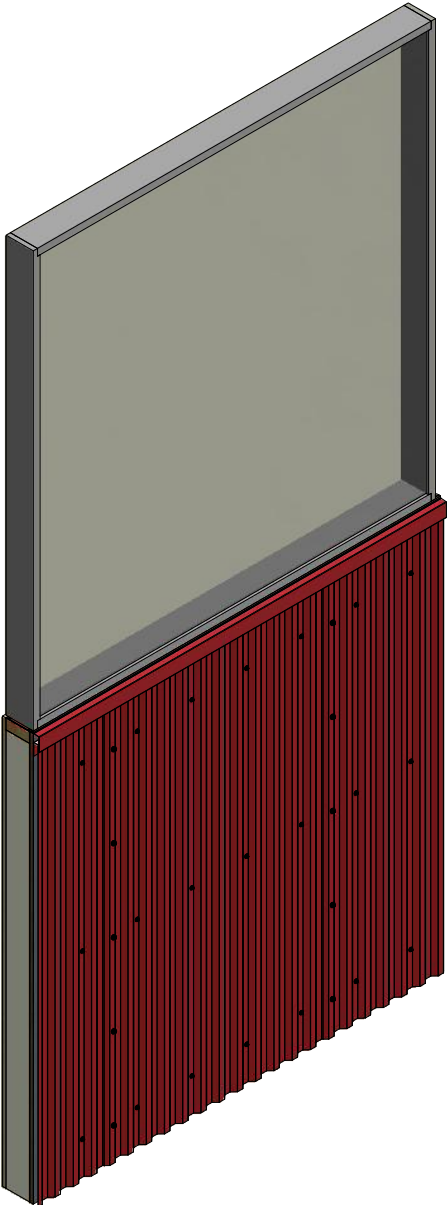

# Vertical Panel

**BGA670 - Window Sill Trim**

**BGA270 - J Closure**

**ATAS INTERNATIONAL, INC**  
 Allentown PA  
 610-395-8445  
 Mesa AZ  
 480-558-7210

**Grand C Window Sill Detail**  
 DWG. NO. DR KRK DATE 2/19/2016  
 APP DAS DATE 8/8/16  
 MATERIAL SH. SIZE B SCALE X:X