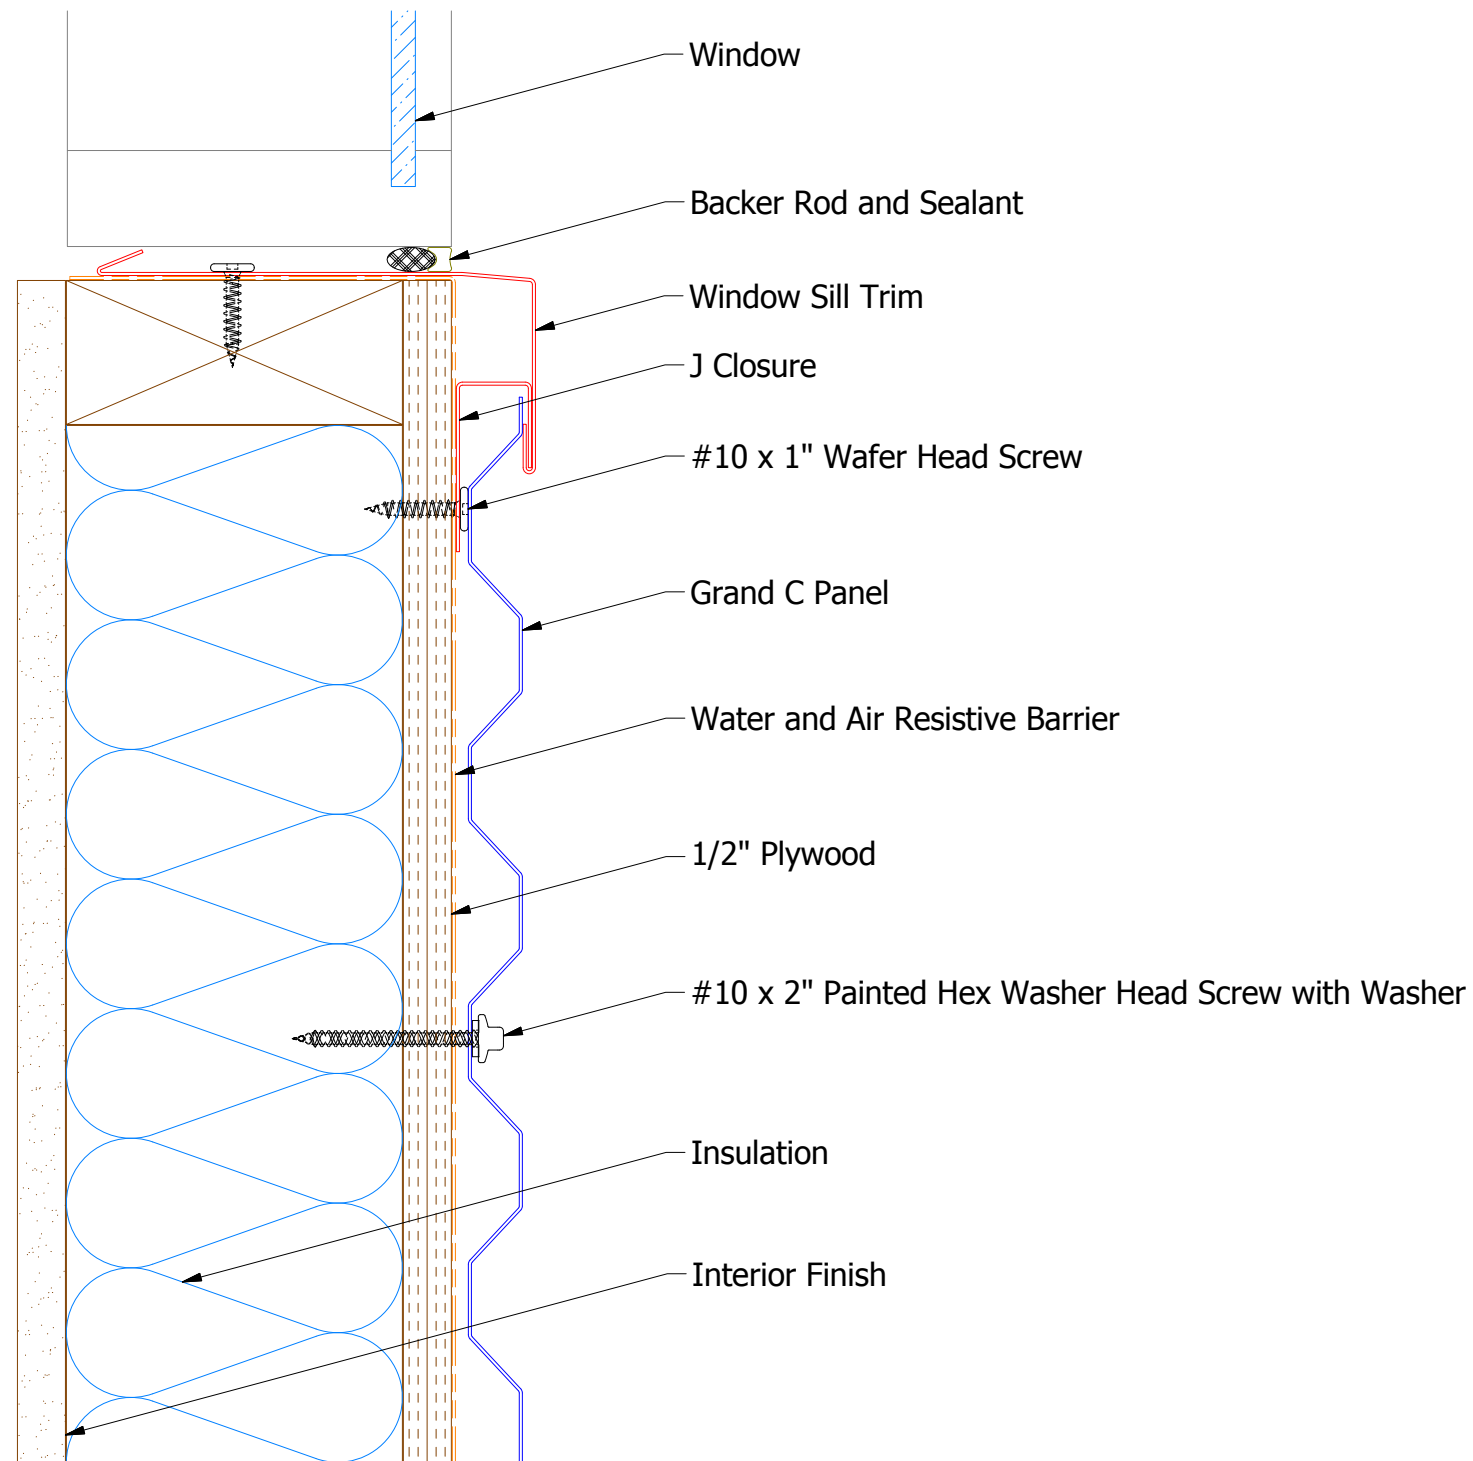

Horizontal Panel

BGA670 - Window Sill Trim

BGA270 - J Closure

ATAS ATAS INTERNATIONAL, INC
 Allentown PA
 610-395-8445
 Mesa AZ
 480-558-7210

TITLE **Grand C Window Sill Detail**

REV. NO.	DATE	DESCRIPTION OF REVISION	BY	APP	DWG. NO.	DR	KRK	DATE	2/19/2016
						APP	DAS	DATE	8/8/16
						SH. SIZE	B	SCALE	X:X