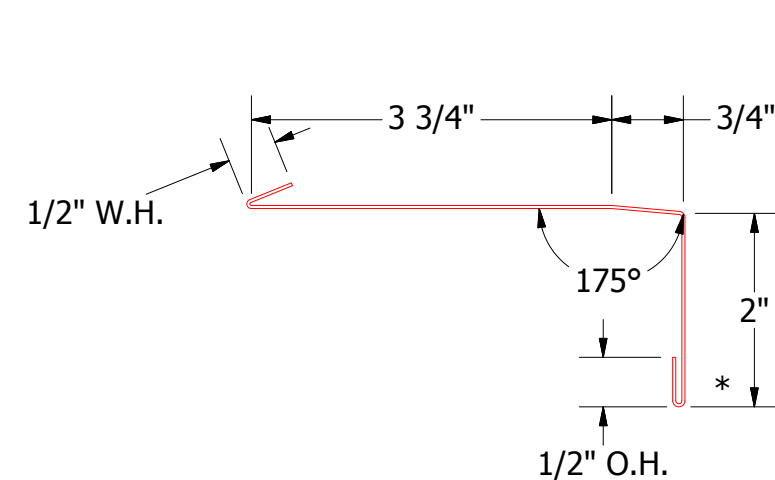

Horizontal Panel

BGA670 - Window Sill Trim

BGA270 - J Closure

ATAS ATAS INTERNATIONAL, INC
 Allentown PA
 610-395-8445
 Mesa AZ
 480-558-7210

TITLE **Grand C Window Sill Detail**

REV. NO.	DATE	DESCRIPTION OF REVISION	BY	APP	DWG. NO.	DR	KRK	DATE	2/19/2016
						APP	DAS	DATE	8/8/16
						SH. SIZE	B	SCALE	X:X