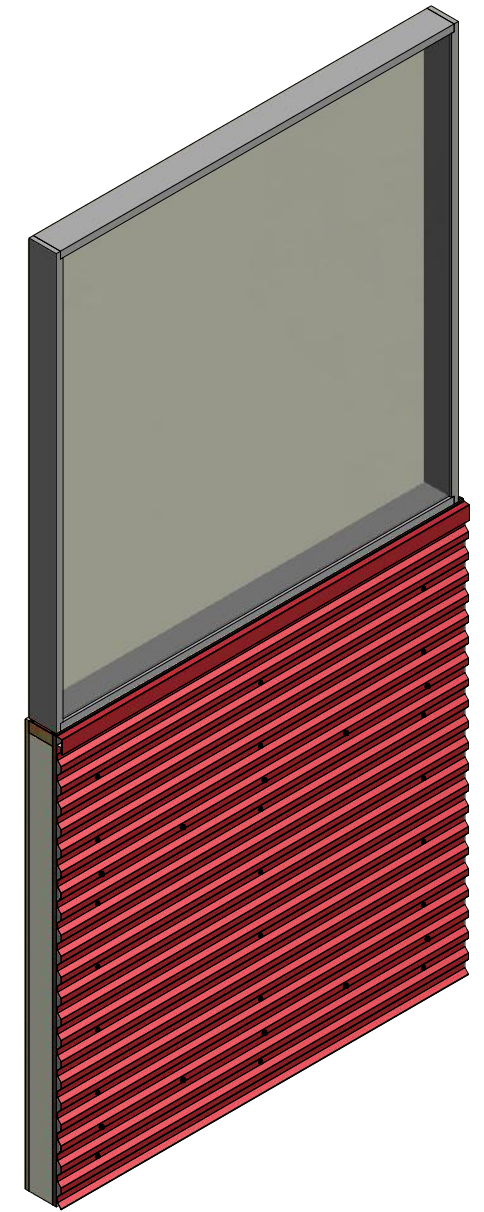

Horizontal Panel

BGA670 - Window Sill Trim

BGA270 - J Closure

ATAS ATAS INTERNATIONAL, INC
 Allentown PA
 610-395-8445
 Mesa AZ
 480-558-7210

TITLE **Grand C Window Sill Detail**

REV. NO.	DATE	DESCRIPTION OF REVISION	BY	APP	DWG. NO.	DR	KRK	DATE	2/19/2016
						APP	DAS	DATE	8/8/16
						SH. SIZE	B	SCALE	X:X