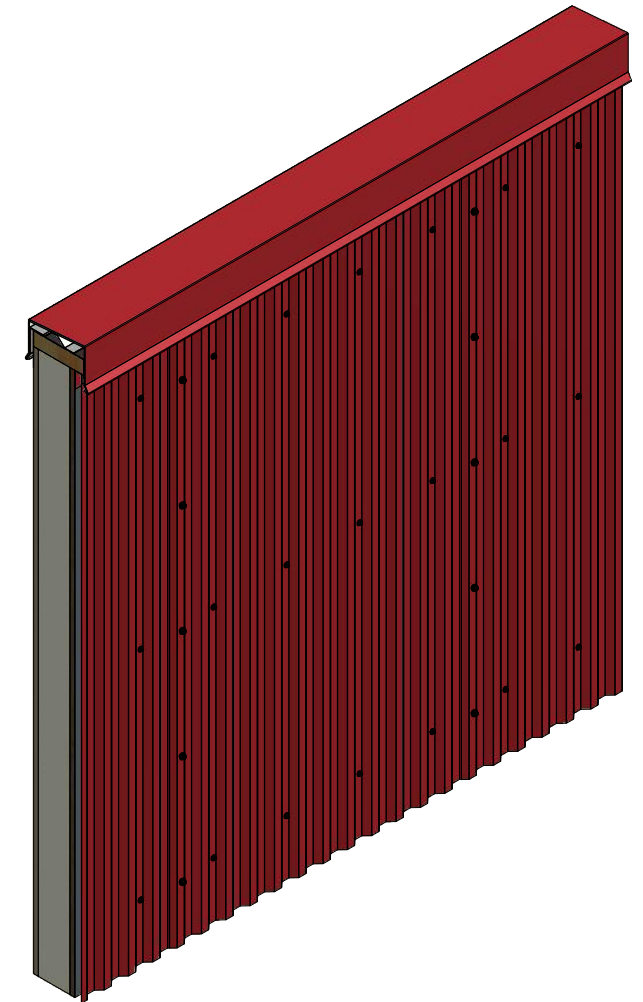

Vertical Panel

BGA270 - J Clousre

ATAS INTERNATIONAL, INC
 Allentown PA
 610-395-8445
 Mesa AZ
 480-558-7210

TITLE **Grand C Top of Wall Detail**

REV. NO.	DATE	DESCRIPTION OF REVISION	BY	APP	DWG. NO.	DR	KRK	DATE	2/18/2016
						APP	DAS	DATE	8/8/16
						SH. SIZE	B	SCALE	X:X