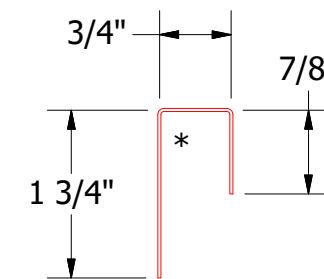

Vertical Panel

BGA270 - J Clousre

ATAS INTERNATIONAL, INC
 Allentown PA
 610-395-8445
 Mesa AZ
 480-558-7210

TITLE **Grand C Top of Wall Detail**

REV. NO.	DATE	DESCRIPTION OF REVISION	BY	APP	DWG. NO.	DR	KRK	DATE	2/18/2016
						APP	DAS	DATE	8/8/16
						SH. SIZE	B	SCALE	X:X