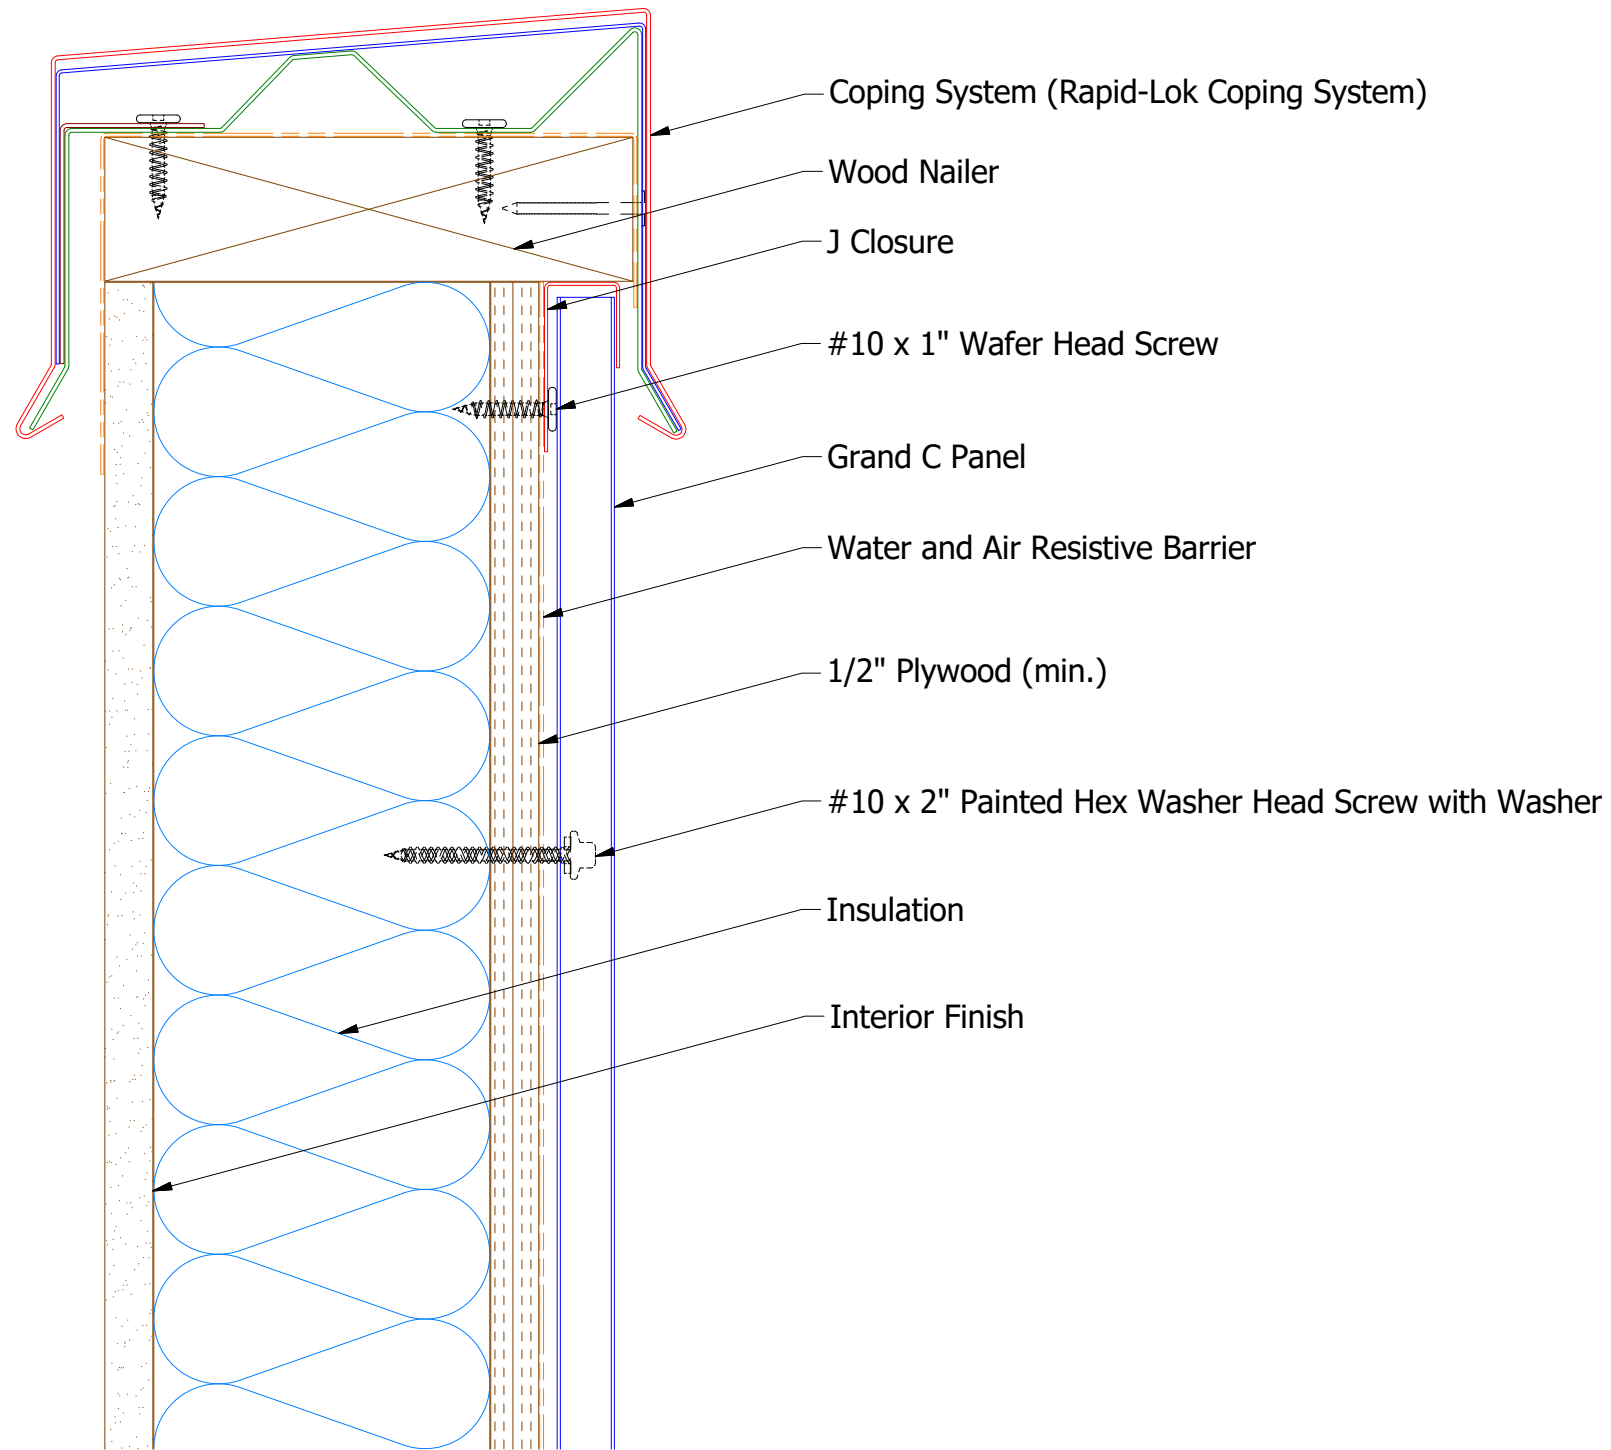

Vertical Panel

BGA270 - J Clousre

ATAS INTERNATIONAL, INC
 Allentown PA
 610-395-8445
 Mesa AZ
 480-558-7210

TITLE **Grand C Top of Wall Detail**

REV. NO.	DATE	DESCRIPTION OF REVISION	BY	APP	DWG. NO.	DR	KRK	DATE	2/18/2016
						APP	DAS	DATE	8/8/16
						SH. SIZE	B	SCALE	X:X