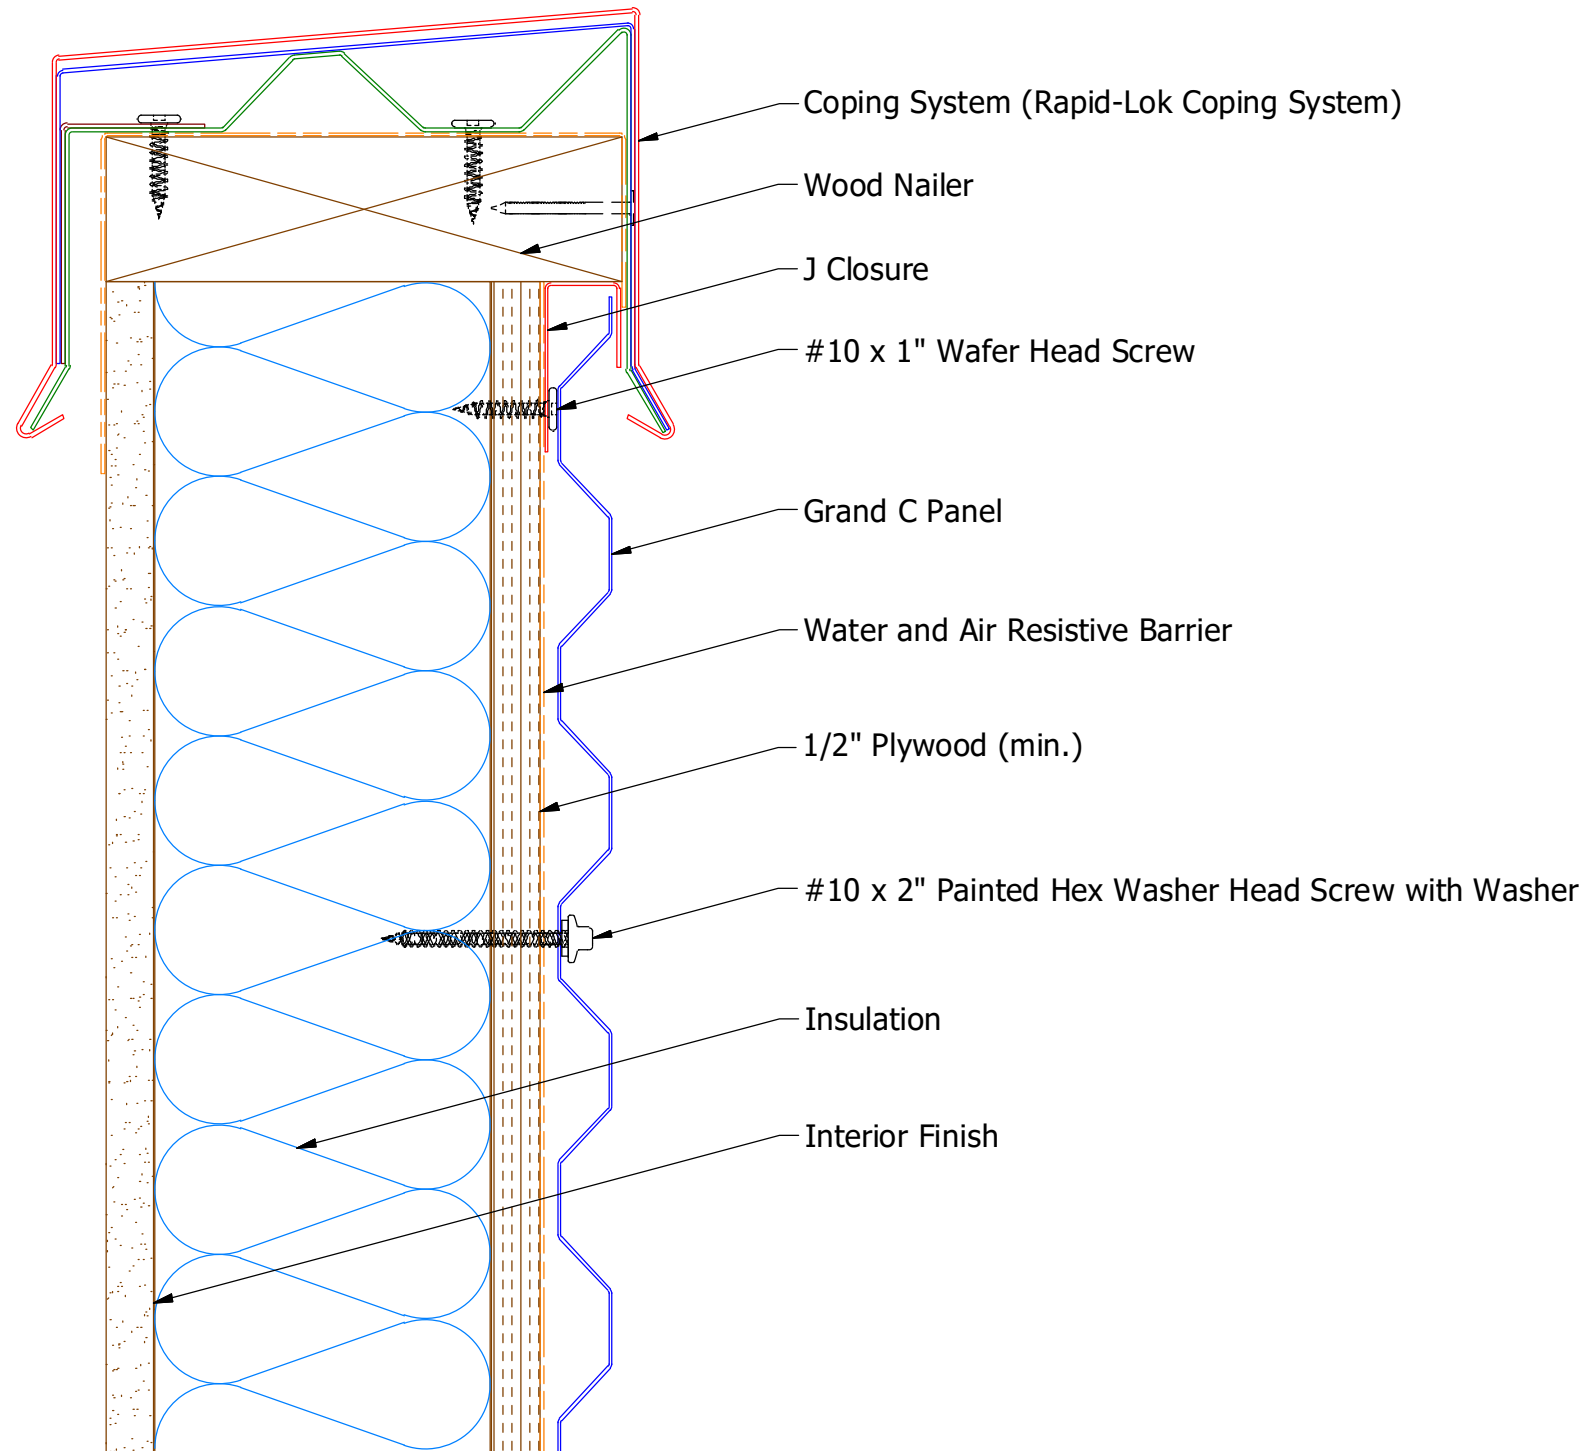

Horizontal Panel

BGA270 - J Closure

ATAS INTERNATIONAL, INC
 Allentown PA
 610-395-8445
 Mesa AZ
 480-558-7210

TITLE **Grand C Top of Wall Detail**

REV. NO.	DATE	DESCRIPTION OF REVISION	BY	APP	DWG. NO.	DR	DATE
						KRK	2/18/2016
						DAS	8/8/16
					SH. SIZE	B	SCALE
							X:X