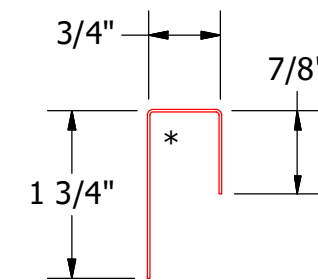

Horizontal Panel

BGA270 - J Closure

ATAS INTERNATIONAL, INC
 Allentown PA
 610-395-8445
 Mesa AZ
 480-558-7210

TITLE **Grand C Top of Wall Detail**

REV. NO.	DATE	DESCRIPTION OF REVISION	BY	APP	DWG. NO.	DR	DATE
						KRK	2/18/2016
						DAS	8/8/16
					SH. SIZE	B	SCALE
							X:X