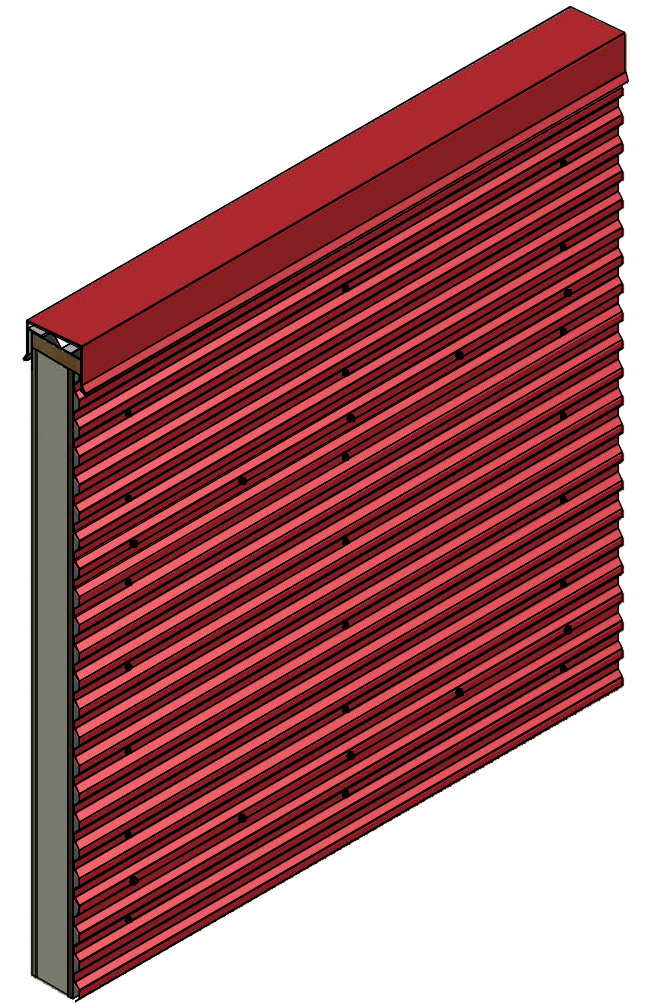

Horizontal Panel

BGA270 - J Closure

ATAS INTERNATIONAL, INC
 Allentown PA
 610-395-8445
 Mesa AZ
 480-558-7210

TITLE **Grand C Top of Wall Detail**

REV. NO.	DATE	DESCRIPTION OF REVISION	BY	APP	DWG. NO.	DR	DATE
						KRK	2/18/2016
						DAS	8/8/16
					SH. SIZE	B	SCALE
							X:X