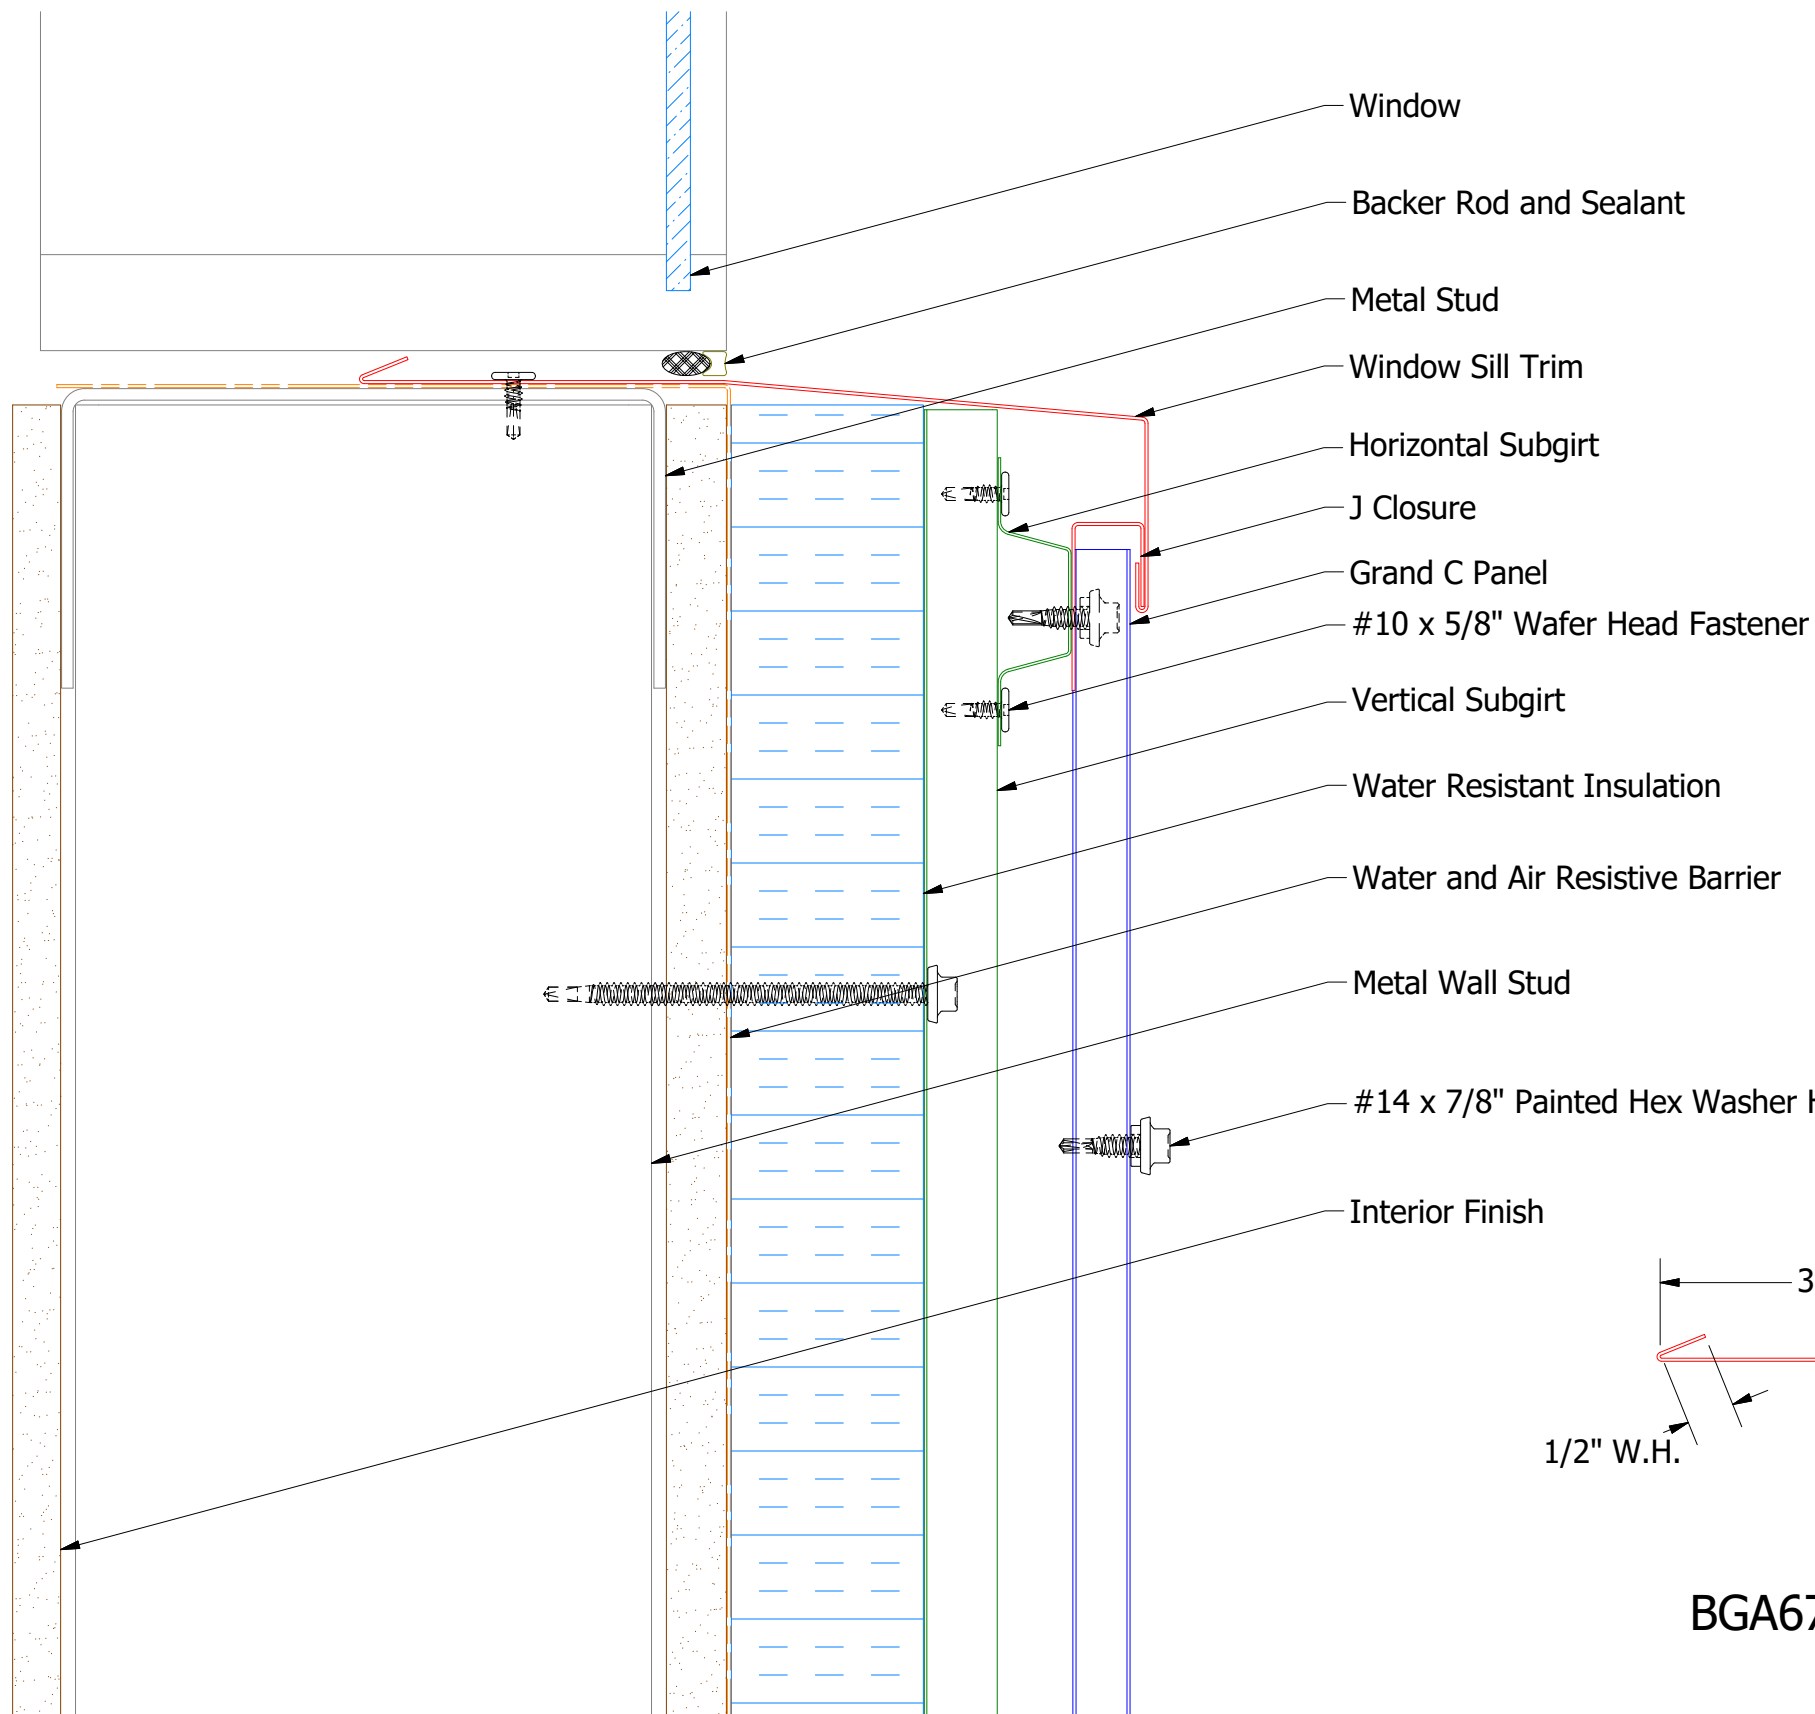

# Vertical Panel

**BGA270-J Closure**

**BGA673-Window Sill Trim**

**ATAS** ATAS INTERNATIONAL, INC  
 Allentown PA  
 610-395-8445  
 Mesa AZ  
 480-558-7210

TITLE		Grand C Panel Window Sill Detail	
DWG. NO.	DR	DATE	9/16/2016
	DMR		
MATERIAL	APP	DATE	
	SH. SIZE	SCALE	X:X
	B		

REV. NO.	DATE	DESCRIPTION OF REVISION	BY	APP