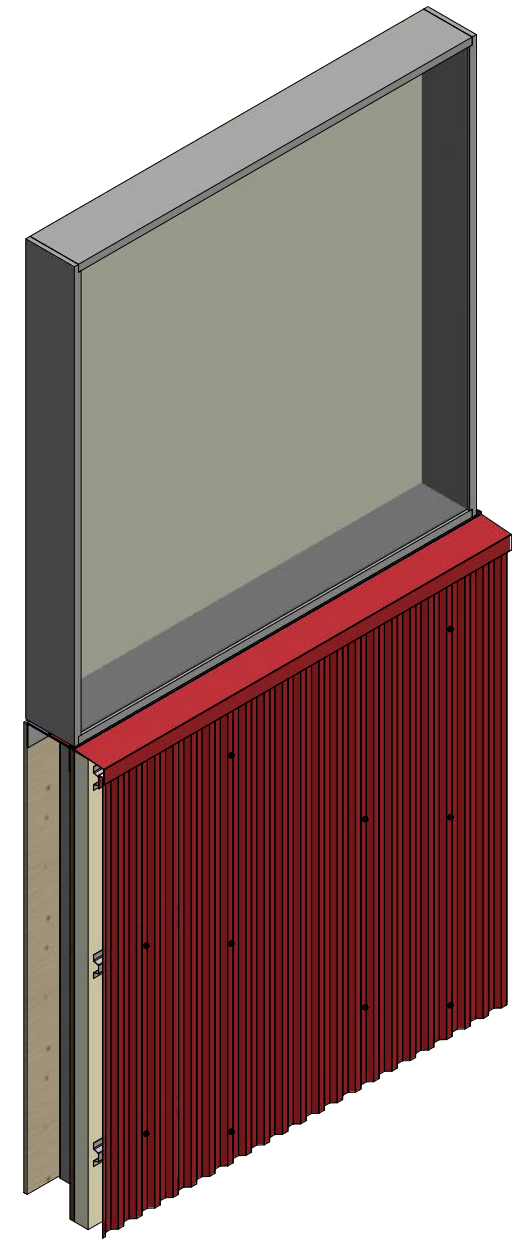

# Vertical Panel

**BGA270-J Closure**

**BGA673-Window Sill Trim**

**ATAS** ATAS INTERNATIONAL, INC  
 Allentown PA  
 610-395-8445  
 Mesa AZ  
 480-558-7210

TITLE		Grand C Panel Window Sill Detail	
DWG. NO.	DR	DATE	9/16/2016
	DMR		
MATERIAL	APP	DATE	
	SH. SIZE	SCALE	X:X
	B		