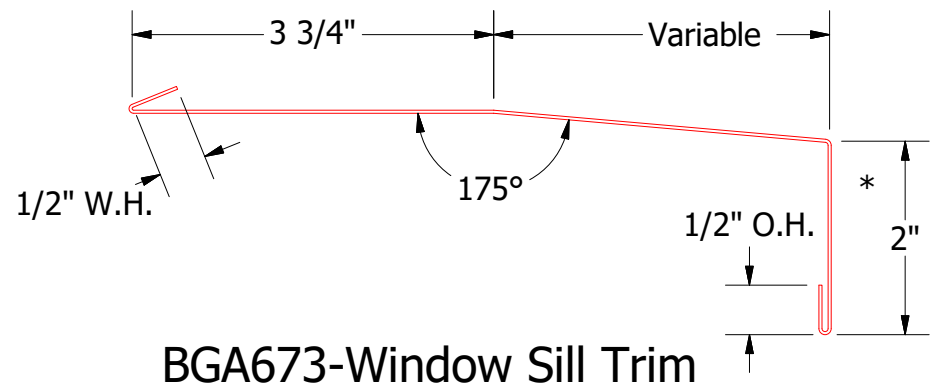

# Vertical Panel

**BGA270-J Closure**

**BGA673-Window Sill Trim**

**ATAS** ATAS INTERNATIONAL, INC  
 Allentown PA  
 610-395-8445  
 Mesa AZ  
 480-558-7210

TITLE		Grand C Panel Window Sill Detail	
DWG. NO.	DR	DATE	9/16/2016
	DMR		
MATERIAL	APP	DATE	
	SH. SIZE	SCALE	X:X
	B		