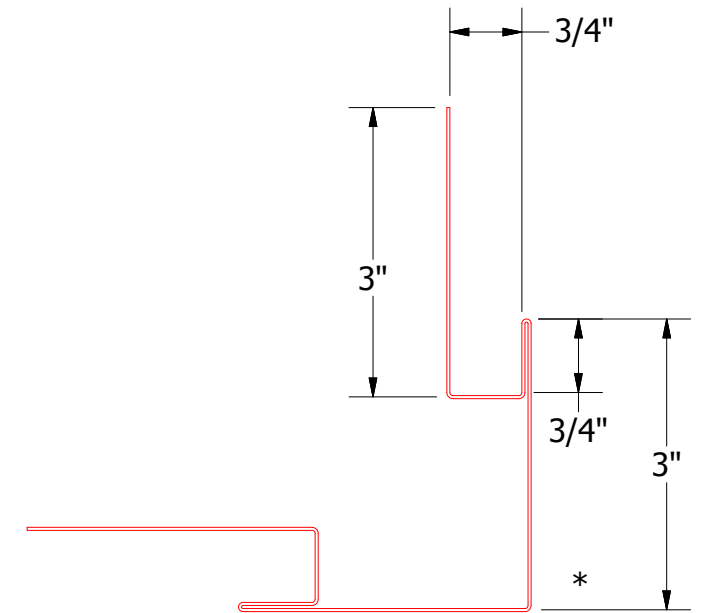

# Vertical Panel

BGA602 - Outside Corner Post

ATAS INTERNATIONAL, INC  
 Allentown PA  
 610-395-8445  
 Mesa AZ  
 480-558-7210

TITLE Grand C Outside Corner Detail

REV. NO.	DATE	DESCRIPTION OF REVISION	BY	APP	DWG. NO.	DR	KRK	DATE	2/18/2016
						APP	DAS	DATE	8/8/16
						SH. SIZE	B	SCALE	X:X