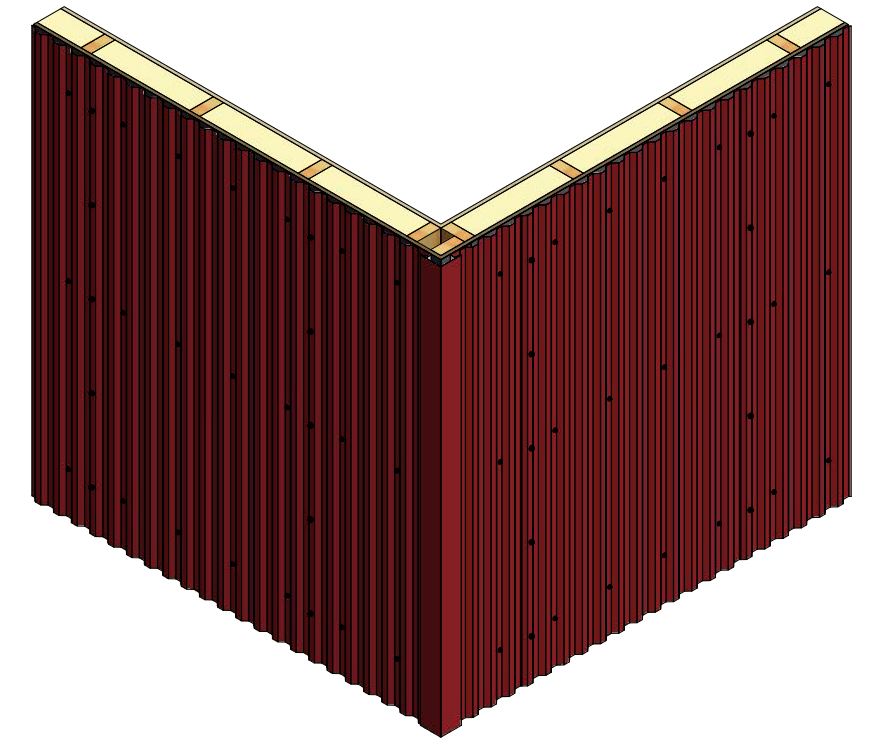

# Vertical Panel

BGA602 - Outside Corner Post

ATAS INTERNATIONAL, INC  
 Allentown PA  
 610-395-8445  
 Mesa AZ  
 480-558-7210

TITLE Grand C Outside Corner Detail

REV. NO.	DATE	DESCRIPTION OF REVISION	BY	APP	DWG. NO.	DR	KRK	DATE	2/18/2016
						APP	DAS	DATE	8/8/16
						SH. SIZE	B	SCALE	X:X