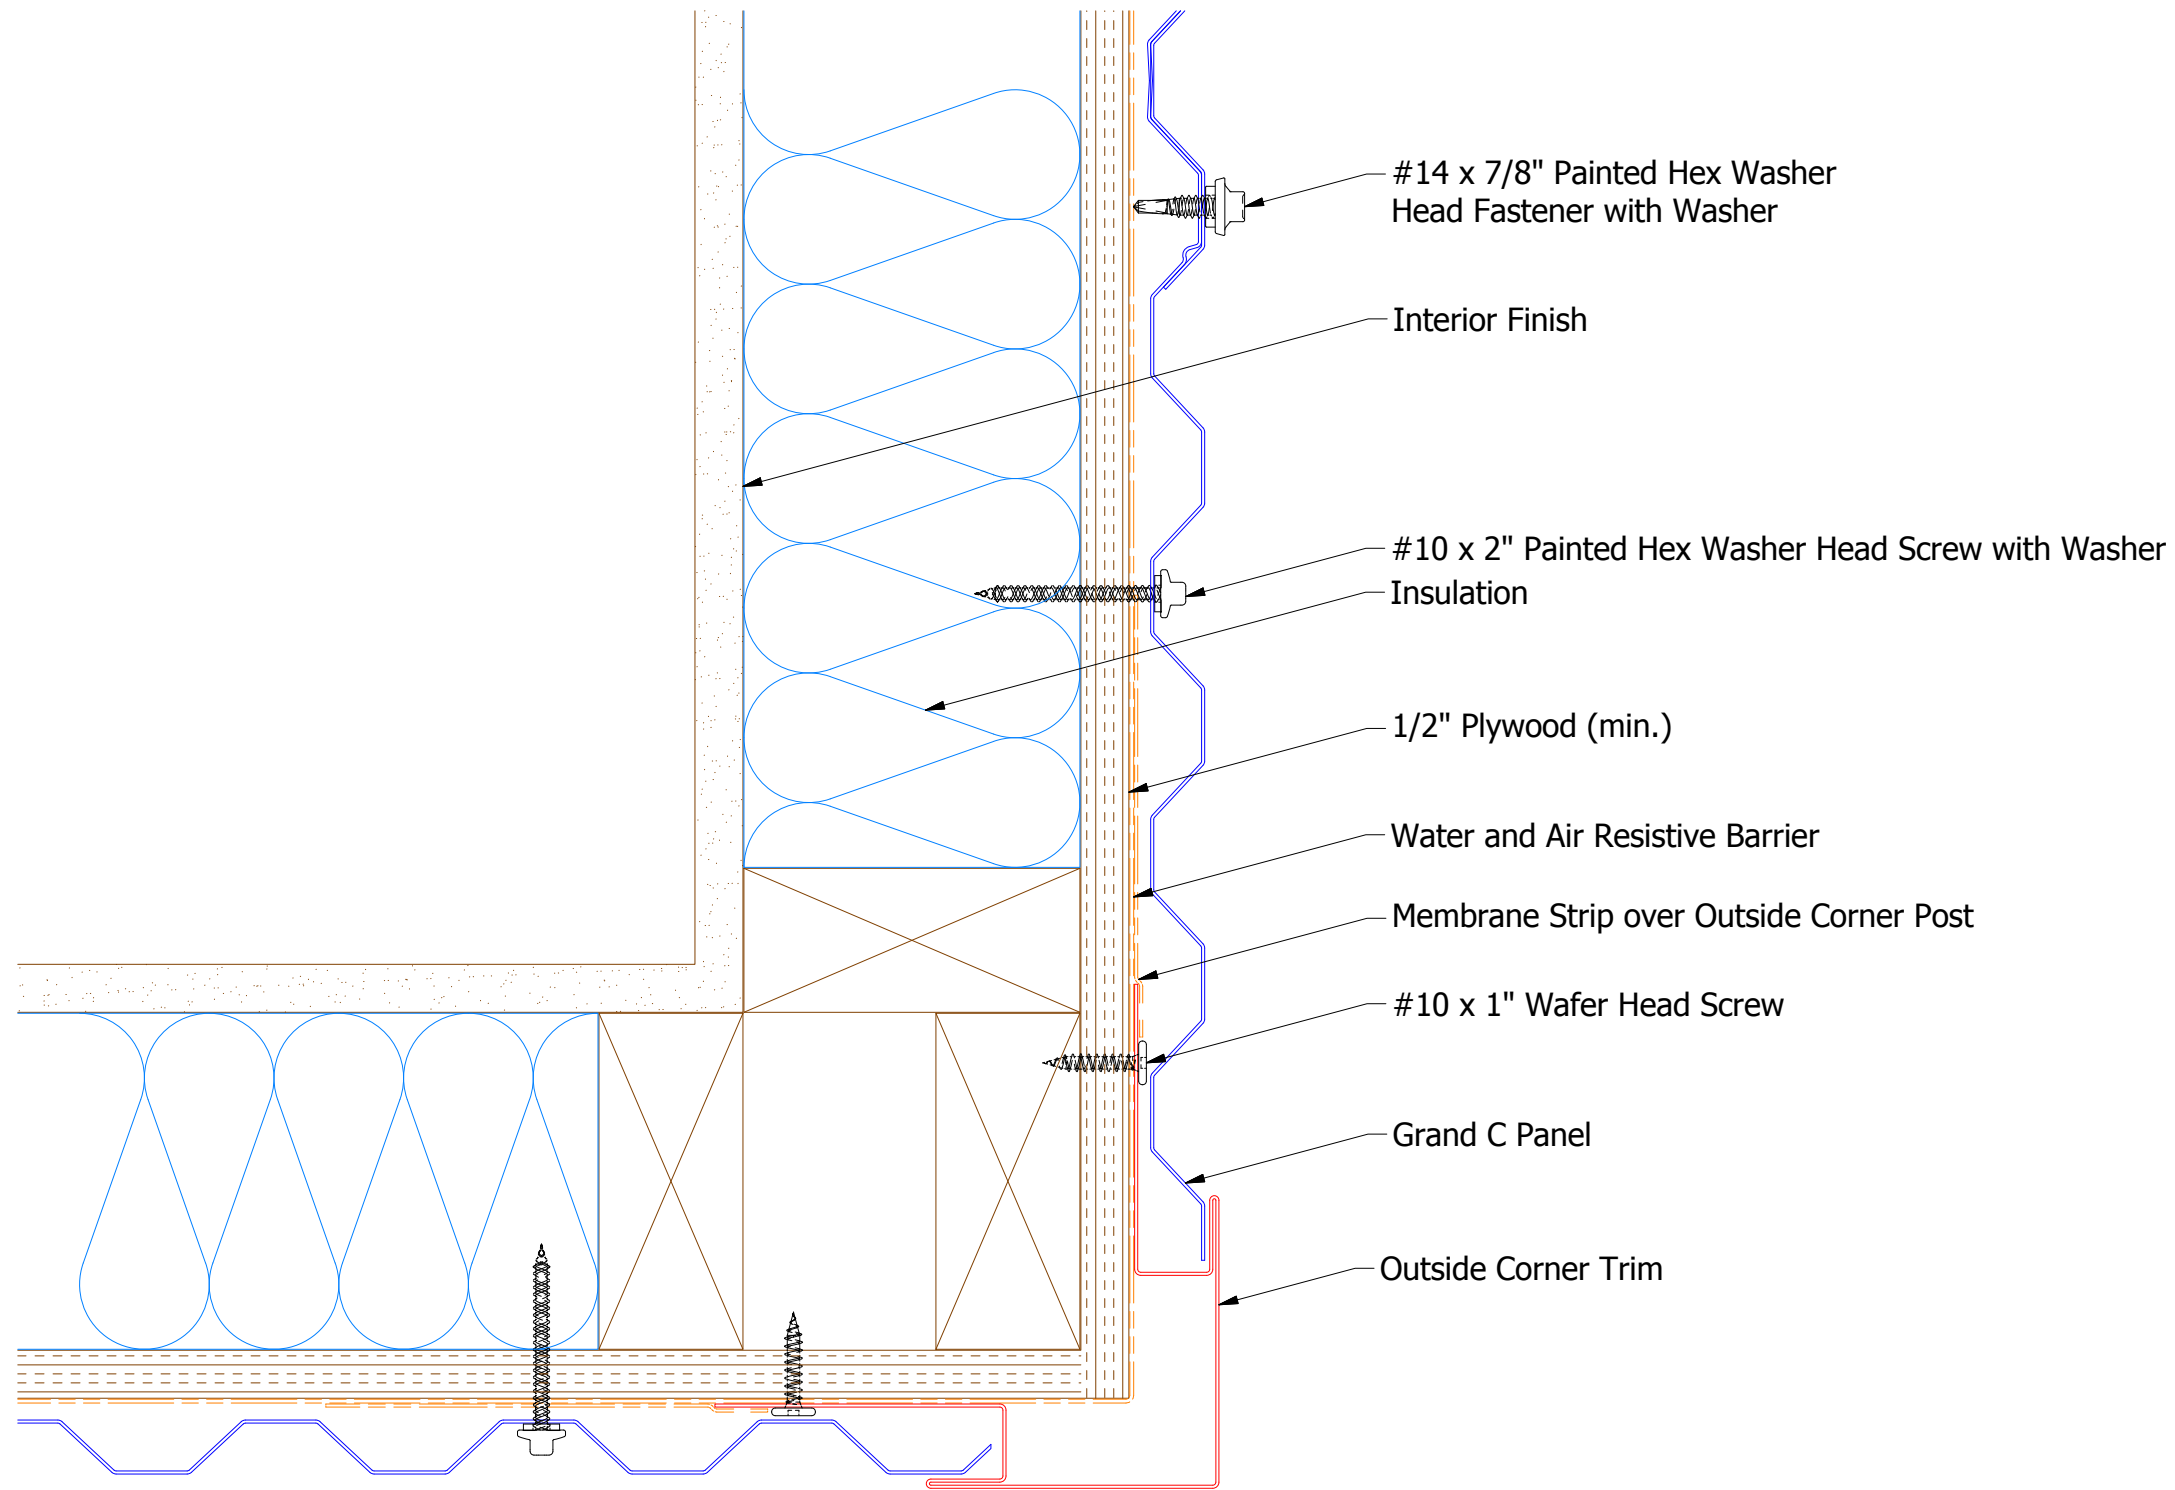

# Vertical Panel

BGA602 - Outside Corner Post

ATAS INTERNATIONAL, INC  
 Allentown PA  
 610-395-8445  
 Mesa AZ  
 480-558-7210

TITLE Grand C Outside Corner Detail

REV. NO.	DATE	DESCRIPTION OF REVISION	BY	APP	DWG. NO.	DR	KRK	DATE	2/18/2016
						APP	DAS	DATE	8/8/16
						SH. SIZE	B	SCALE	X:X