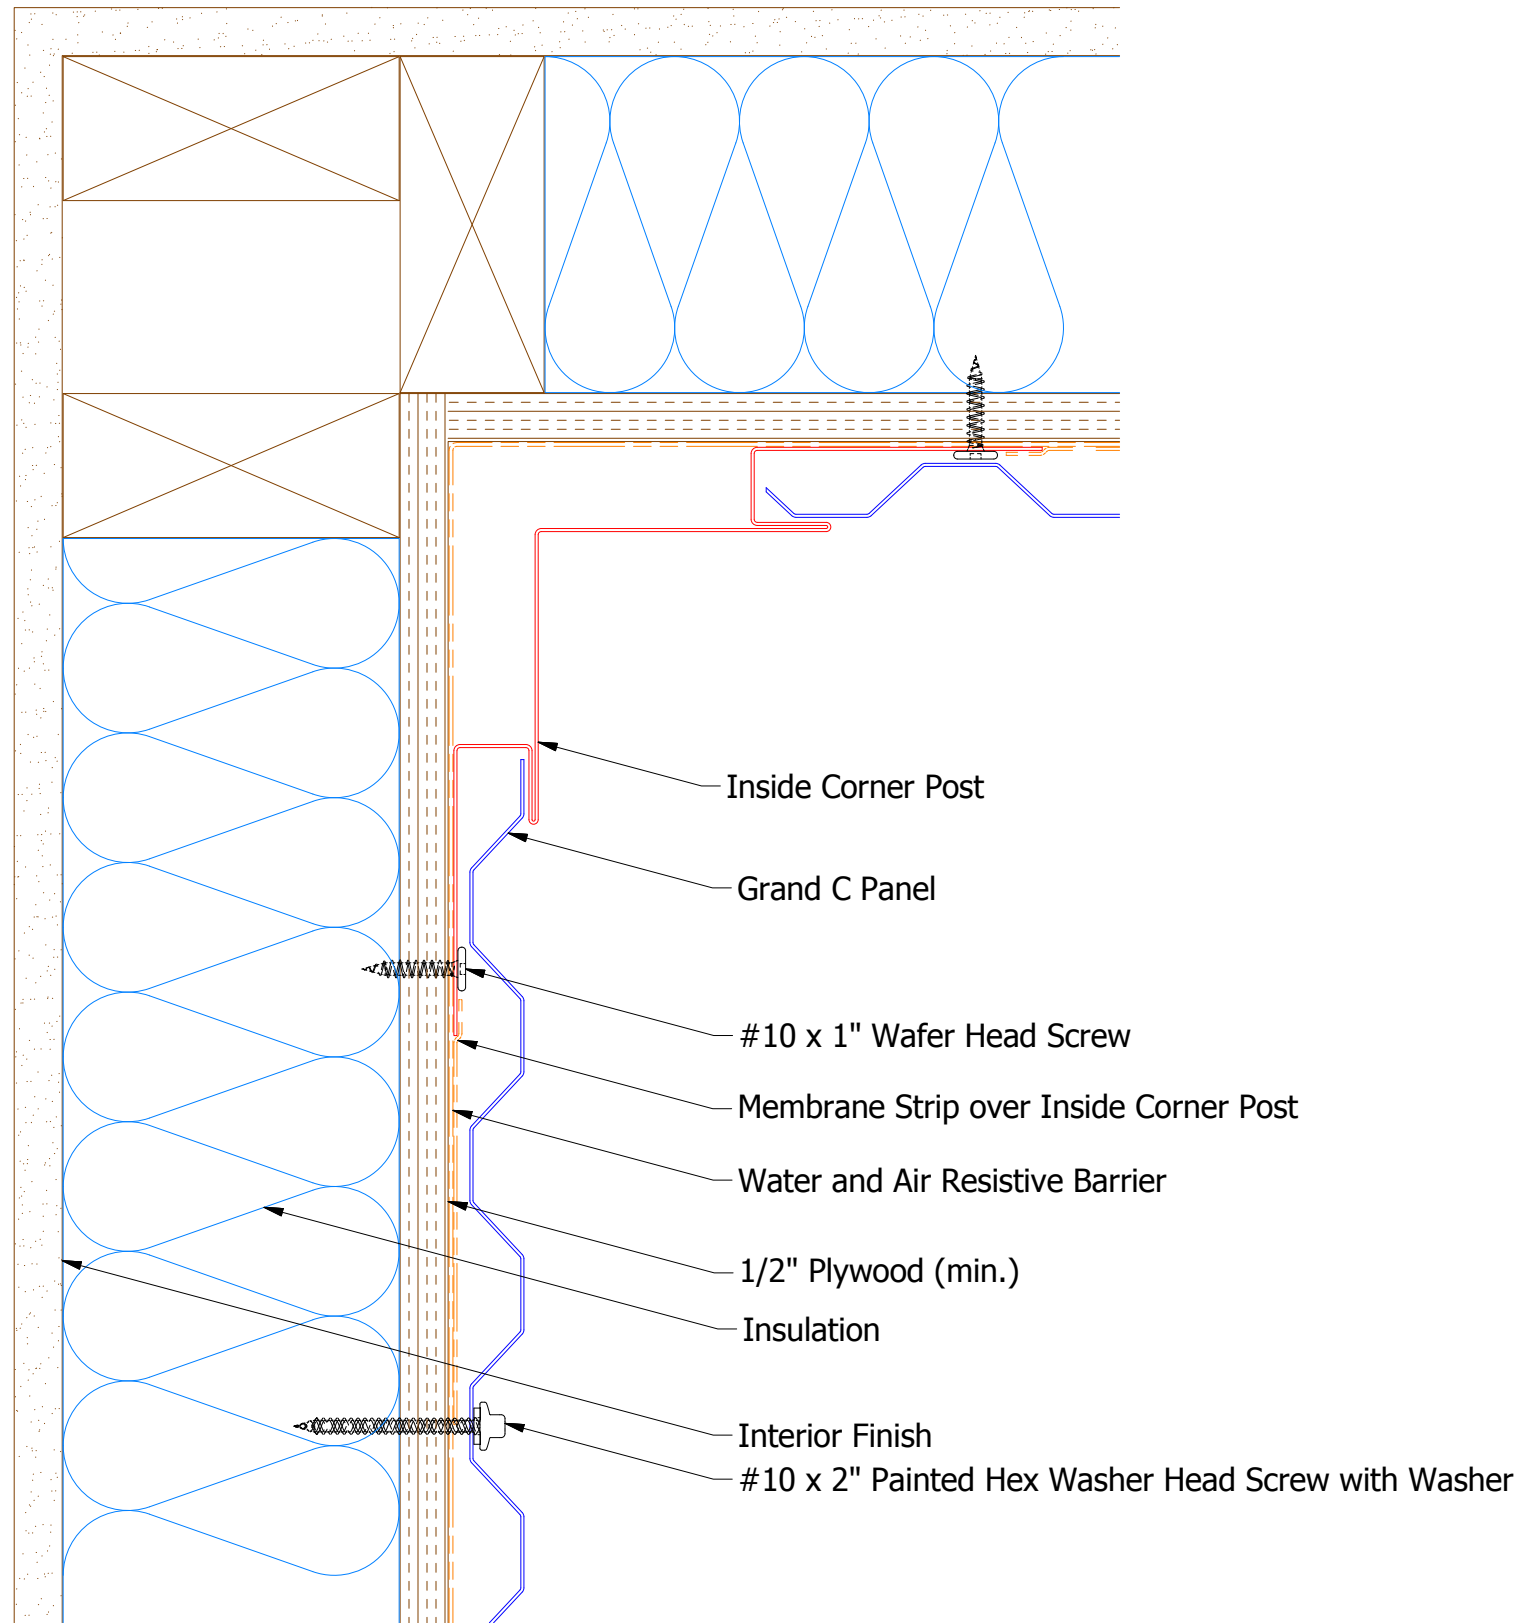

Vertical Panel

BGA601 - Inside Corner Post

ATAS INTERNATIONAL, INC
 Allentown PA
 610-395-8445
 Mesa AZ
 480-558-7210

TITLE				DR KRK DATE 2/18/2016	
DWG. NO.				APP DAS DATE 8/9/16	
MATERIAL				SH. SIZE B SCALE X:X	
REV. NO.	DATE	DESCRIPTION OF REVISION	BY	APP	