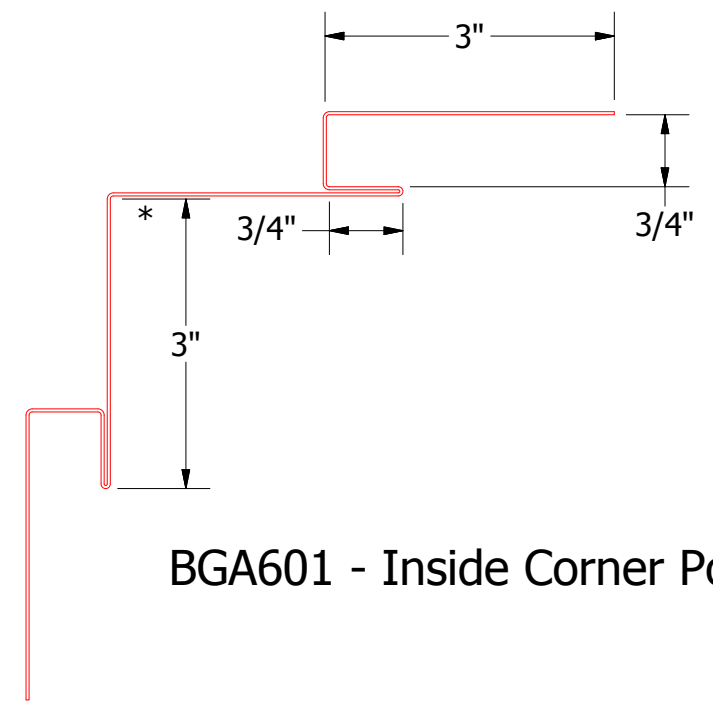

Vertical Panel

BGA601 - Inside Corner Post

ATAS INTERNATIONAL, INC
 Allentown PA
 610-395-8445
 Mesa AZ
 480-558-7210

TITLE				DR KRK DATE 2/18/2016	
DWG. NO.				APP DAS DATE 8/9/16	
MATERIAL				SH. SIZE B SCALE X:X	
REV. NO.	DATE	DESCRIPTION OF REVISION	BY	APP	