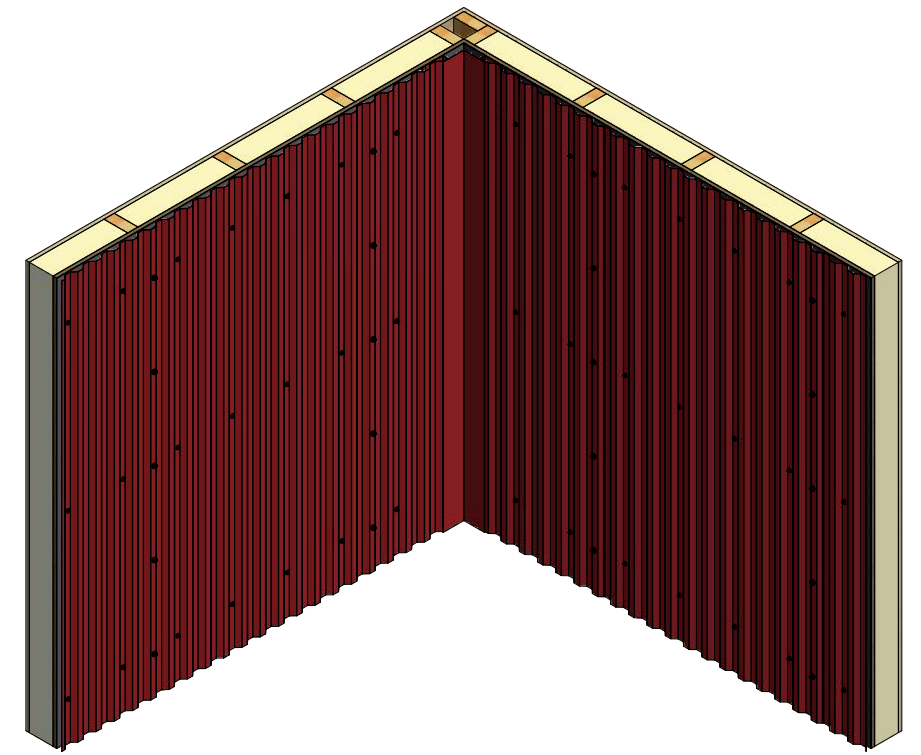

Vertical Panel

BGA601 - Inside Corner Post

ATAS INTERNATIONAL, INC
 Allentown PA
 610-395-8445
 Mesa AZ
 480-558-7210

TITLE				DR KRK DATE 2/18/2016	
DWG. NO.				APP DAS DATE 8/9/16	
MATERIAL				SH. SIZE B SCALE X:X	
REV. NO.	DATE	DESCRIPTION OF REVISION	BY	APP	