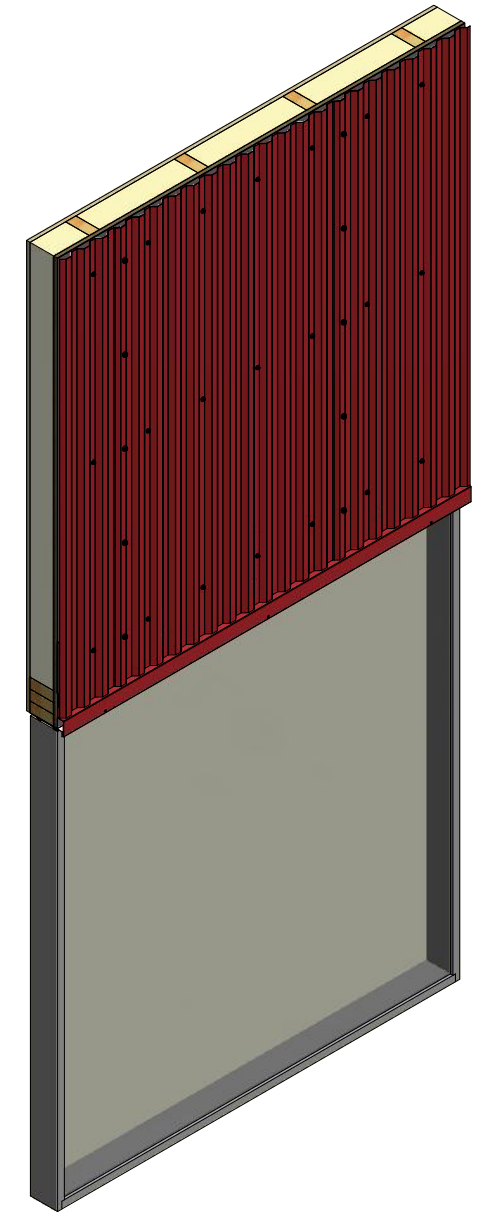

Vertical Panel

ATAS INTERNATIONAL, INC
 Allentown PA
 610-395-8445
 Mesa AZ
 480-558-7210

TITLE				Grand C Head Detail	
DWG. NO.		DR		DATE	
		KRK		2/17/2016	
MATERIAL		APP		DATE	
		DAS		8/8/16	
REV. NO.		SH. SIZE		SCALE	
		B		X:X	