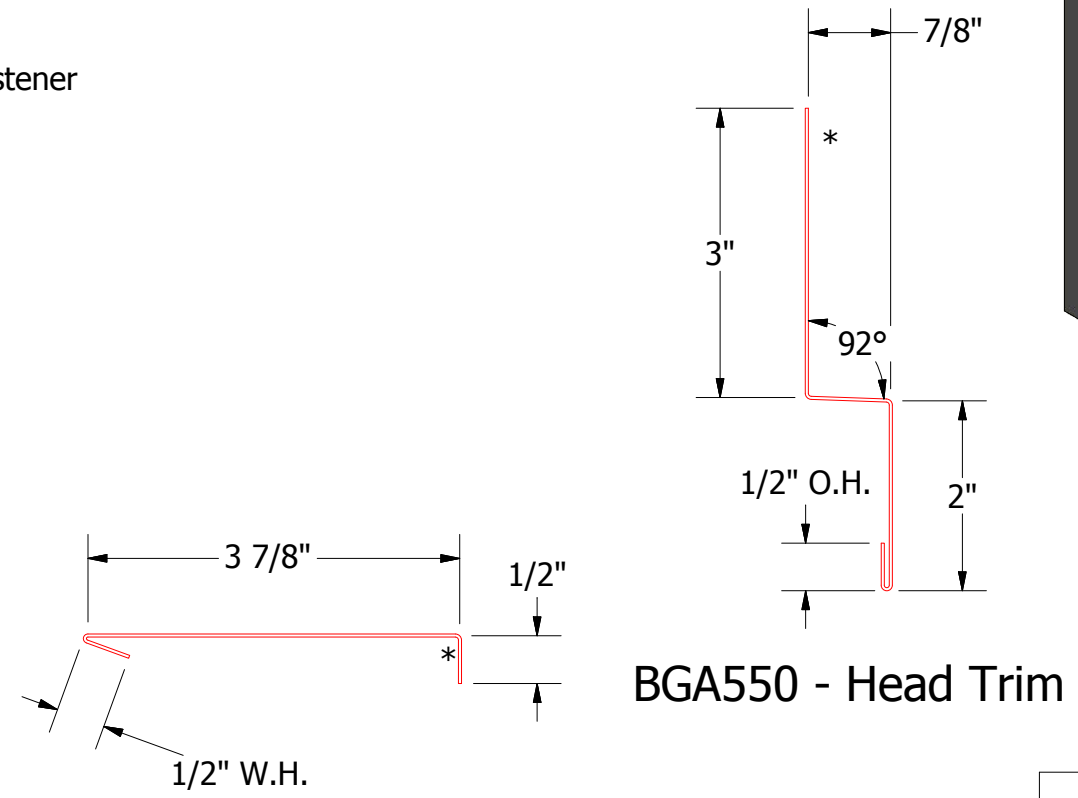

Vertical Panel

ATAS INTERNATIONAL, INC
 Allentown PA
 610-395-8445
 Mesa AZ
 480-558-7210

TITLE				Grand C Head Detail	
DWG. NO.		DR		DATE	
		KRK		2/17/2016	
MATERIAL		APP		DATE	
		DAS		8/8/16	
REV. NO.		SH. SIZE		SCALE	
		B		X:X	