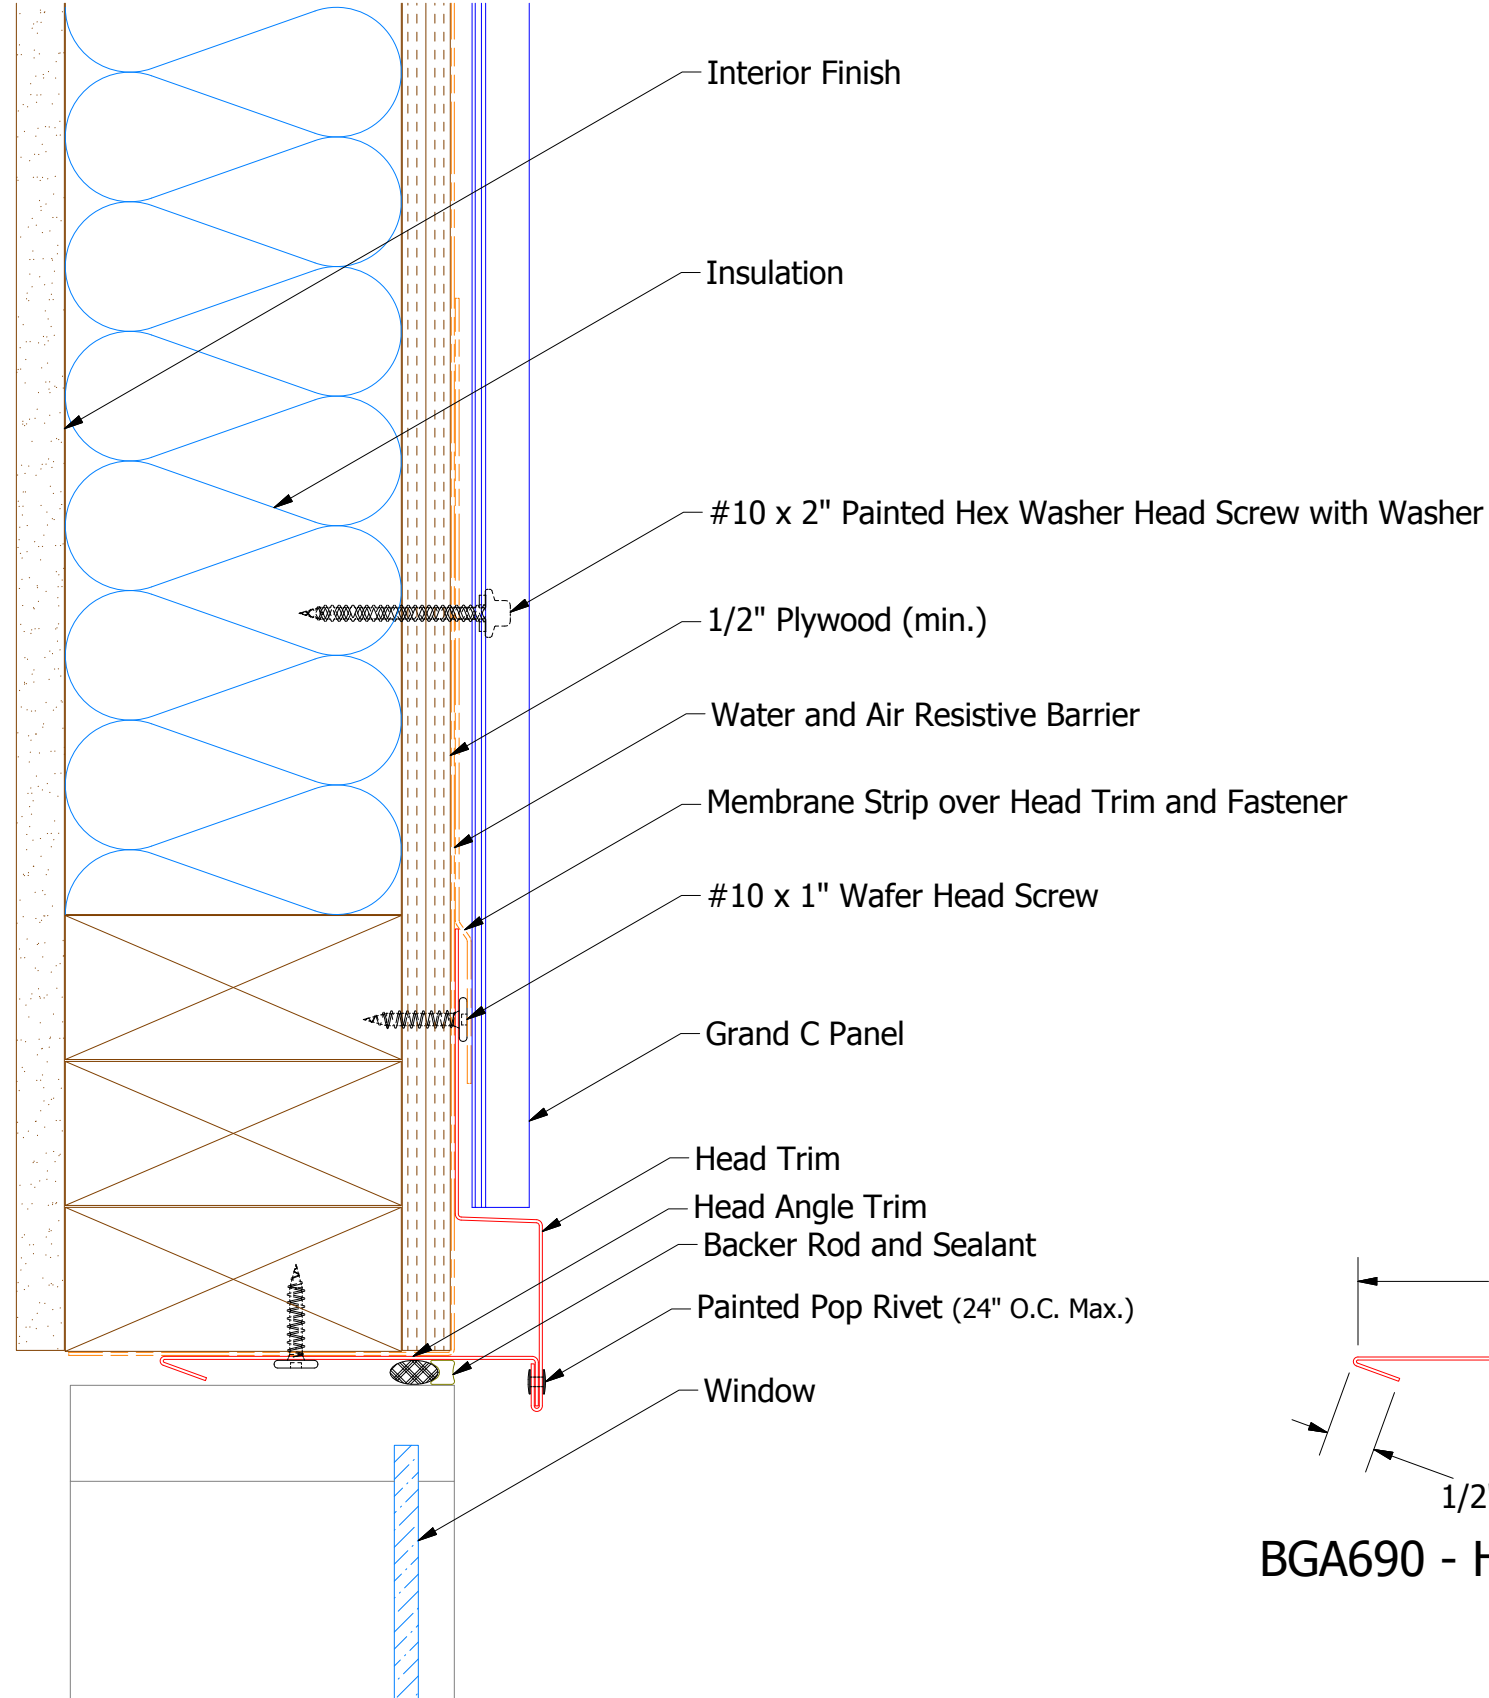

Vertical Panel

ATAS INTERNATIONAL, INC
 Allentown PA
 610-395-8445
 Mesa AZ
 480-558-7210

TITLE				Grand C Head Detail	
DWG. NO.		DR		DATE	
		KRK		2/17/2016	
MATERIAL		APP		DATE	
		DAS		8/8/16	
REV. NO.		SH. SIZE		SCALE	
		B		X:X	