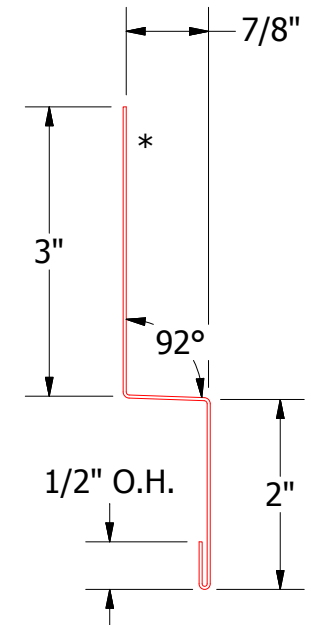

# Horizontal Panel

BGA690 - Head Angle Trim

BGA550 - Head Trim

**ATAS** ATAS INTERNATIONAL, INC  
 Allentown PA  
 610-395-8445  
 Mesa AZ  
 480-558-7210

TITLE				Grand C Head Detail	
DWG. NO.	DR	KRK	DATE	2/17/2016	
	APP	DAS	DATE	8/8/16	
MATERIAL	SH. SIZE	B	SCALE	X:X	