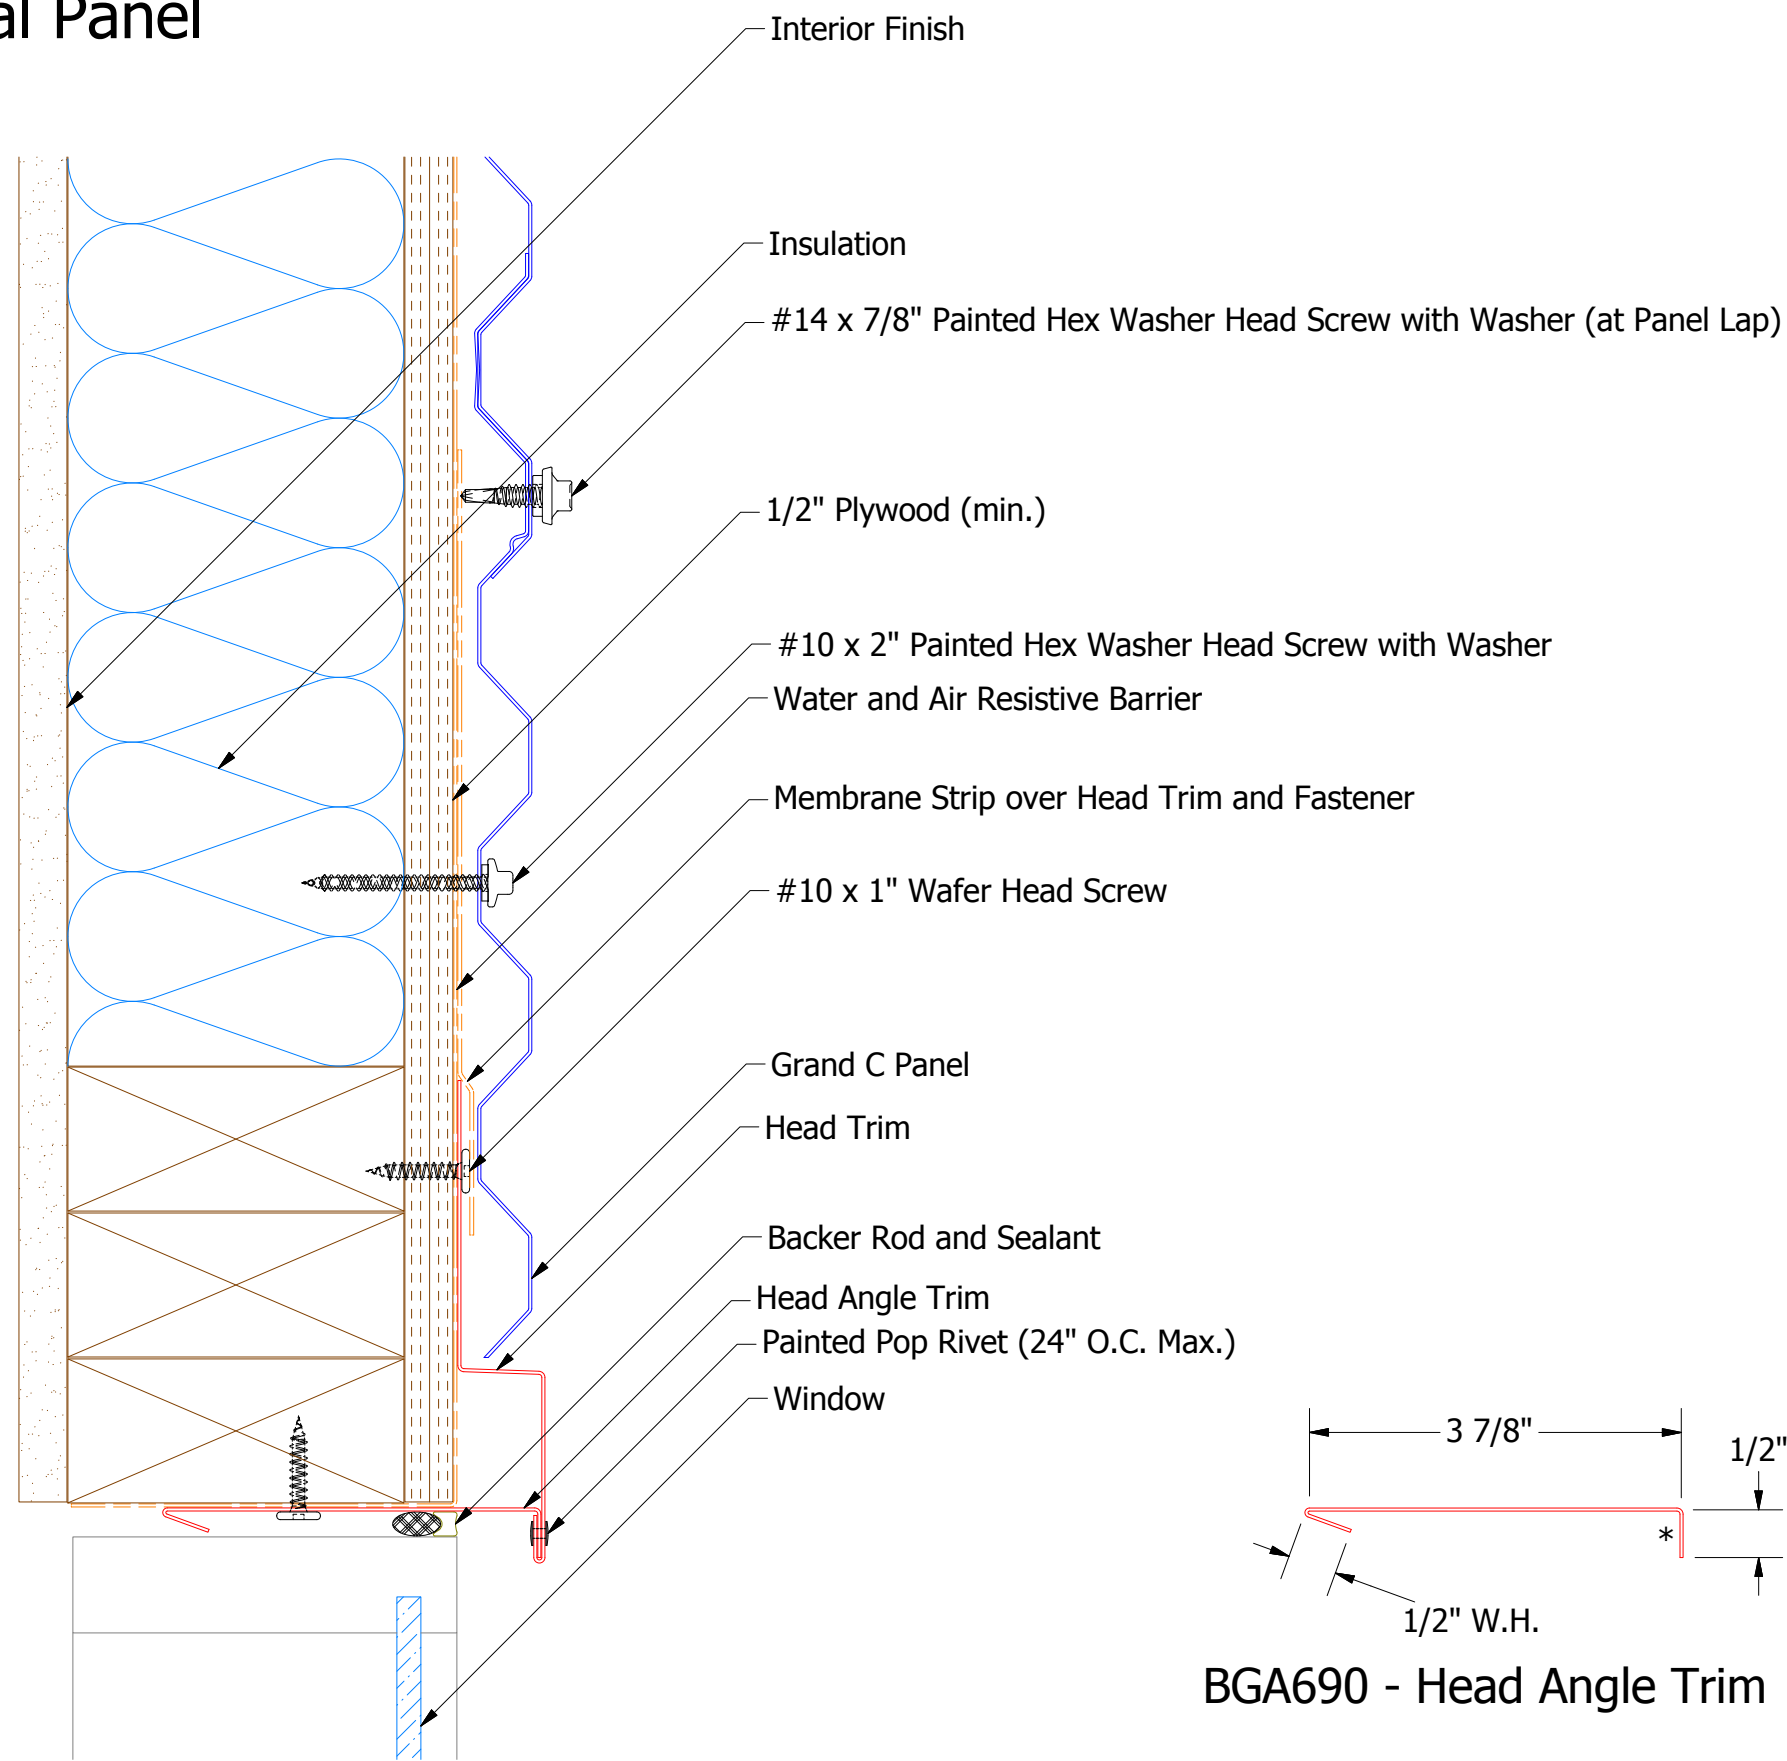

# Horizontal Panel

BGA690 - Head Angle Trim

BGA550 - Head Trim

**ATAS** ATAS INTERNATIONAL, INC  
 Allentown PA  
 610-395-8445  
 Mesa AZ  
 480-558-7210

TITLE				Grand C Head Detail	
DWG. NO.	DR	KRK	DATE	2/17/2016	
	APP	DAS	DATE	8/8/16	
MATERIAL	SH. SIZE	B	SCALE	X:X	