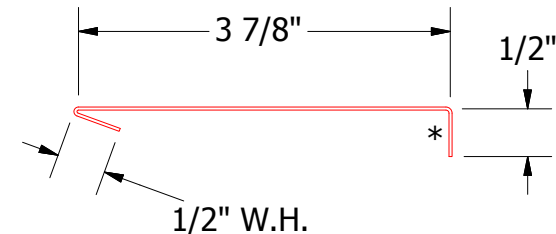

# Horizontal Panel

BGA690 - Head Angle Trim

BGA550 - Head Trim

**ATAS** ATAS INTERNATIONAL, INC  
 Allentown PA  
 610-395-8445  
 Mesa AZ  
 480-558-7210

TITLE				Grand C Head Detail	
DWG. NO.	DR	KRK	DATE	2/17/2016	
	APP	DAS	DATE	8/8/16	
MATERIAL	SH. SIZE	B	SCALE	X:X	