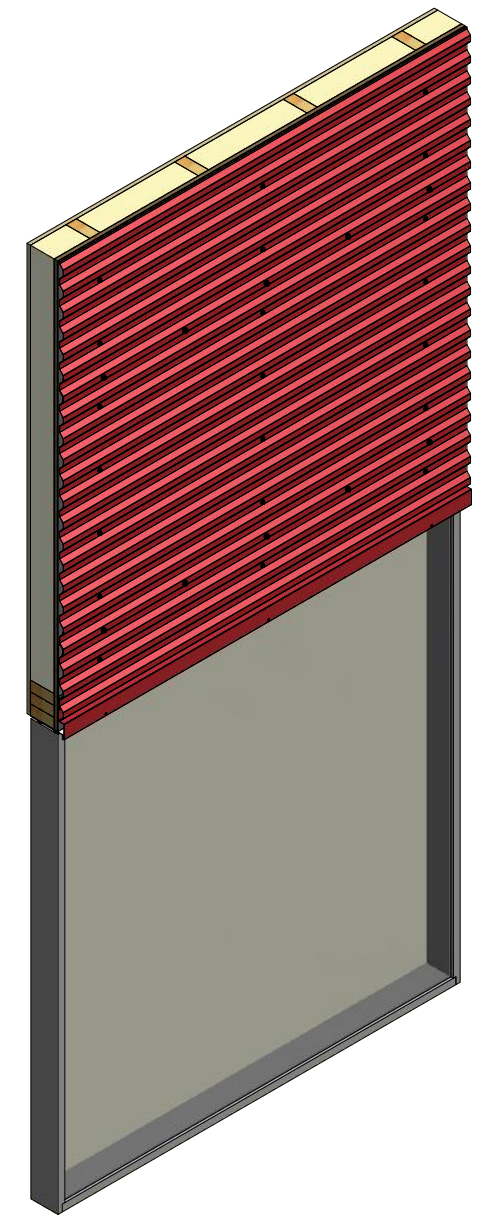

# Horizontal Panel

BGA690 - Head Angle Trim

BGA550 - Head Trim

**ATAS** ATAS INTERNATIONAL, INC  
 Allentown PA  
 610-395-8445  
 Mesa AZ  
 480-558-7210

TITLE				Grand C Head Detail	
DWG. NO.	DR	KRK	DATE	2/17/2016	
	APP	DAS	DATE	8/8/16	
MATERIAL	SH. SIZE	B	SCALE	X:X	