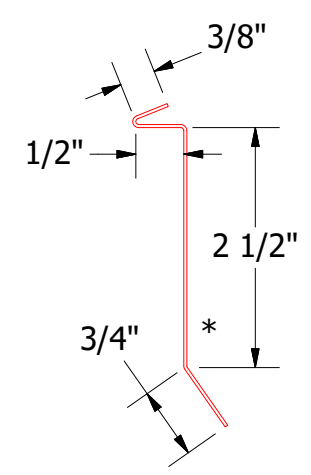

MDA410 - Sidewall Trim

MDA980 - Counterflashing

MDA910 - Z Closure

Note: * denotes color side.

ATAS ATAS INTERNATIONAL, INC
 Allentown PA
 610-395-8445
 Mesa AZ
 480-558-7210

REV. NO.		DATE	DESCRIPTION OF REVISION	BY	APP	TITLE	
02	5/29/2019		Updated Clip Information	AJZ	KRK	DWG. NO.	DR KRK DATE 1/27/2015
01	6/7/2017		Updated Trim Hem	KRK		MATERIAL	APP DATE
						SH. SIZE	B SCALE X:X