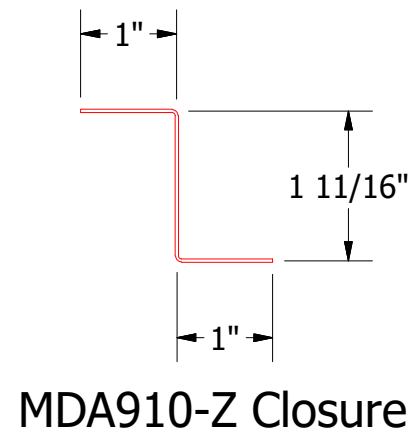

Butyl Tape Detail (N.T.S.)

Note: * denotes color side.

Note 1: Install ATA Shield down Fascia as shown.

MDA910-Z Closure

MDA211-Gable Starter Cleat

MDA210-Gable Trim Cap

		ATAS INTERNATIONAL, INC Allentown PA 610-395-8445 Mesa AZ 480-558-7210	
TITLE Dutch Seam Ending Gable Detail			
03	5/29/2019	Updated Clip Information	AJZ KRK
02	2/8/2018	Updated ATA Shield Installation	KRK
01	6/7/2017	Updated Trim Hems	KRK
REV. NO.	DATE	DESCRIPTION OF REVISION	BY APP
DWG. NO.		DR	DATE
MATERIAL		APP	DATE
SH. SIZE		B	SCALE
			X:X