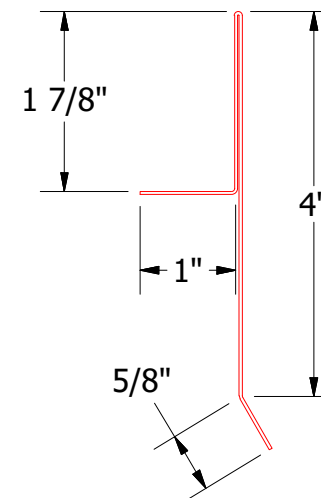

Butyl Tape Detail (N.T.S.)

Note: * denotes color side.

Note 1: Install ATA Shield down Fascia as shown.

MDA910-Z Closure

MDA211-Gable Starter Cleat

MDA210-Gable Trim Cap

		ATAS INTERNATIONAL, INC Allentown PA 610-395-8445 Mesa AZ 480-558-7210	
TITLE Dutch Seam Ending Gable Detail			
03	5/29/2019	Updated Clip Information	AJZ KRK
02	2/8/2018	Updated ATA Shield Installation	KRK
01	6/7/2017	Updated Trim Hems	KRK
REV. NO.	DATE	DESCRIPTION OF REVISION	BY APP
DWG. NO.		DR	DATE
MATERIAL		APP	DATE
SH. SIZE		B	SCALE
			X:X