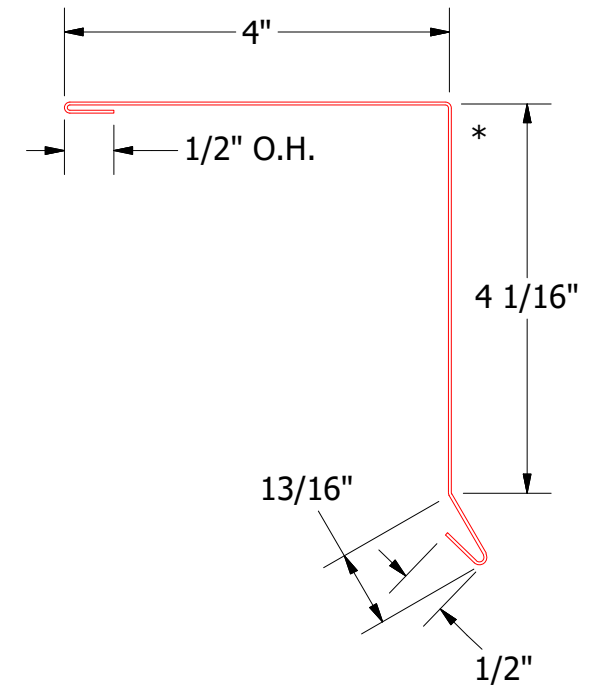

Butyl Tape Detail (N.T.S.)

Note: * denotes color side.

Note 1: Install ATA Shield down Fascia as shown.

MDA910-Z Closure

MDA211-Gable Starter Cleat

MDA210-Gable Trim Cap

		ATAS INTERNATIONAL, INC Allentown PA 610-395-8445 Mesa AZ 480-558-7210	
TITLE Dutch Seam Ending Gable Detail			
03	5/29/2019	Updated Clip Information	AJZ KRK
02	2/8/2018	Updated ATA Shield Installation	KRK
01	6/7/2017	Updated Trim Hems	KRK
REV. NO.	DATE	DESCRIPTION OF REVISION	BY APP
DWG. NO.		DR	DATE
MATERIAL		APP	DATE
SH. SIZE		B	SCALE
			X:X