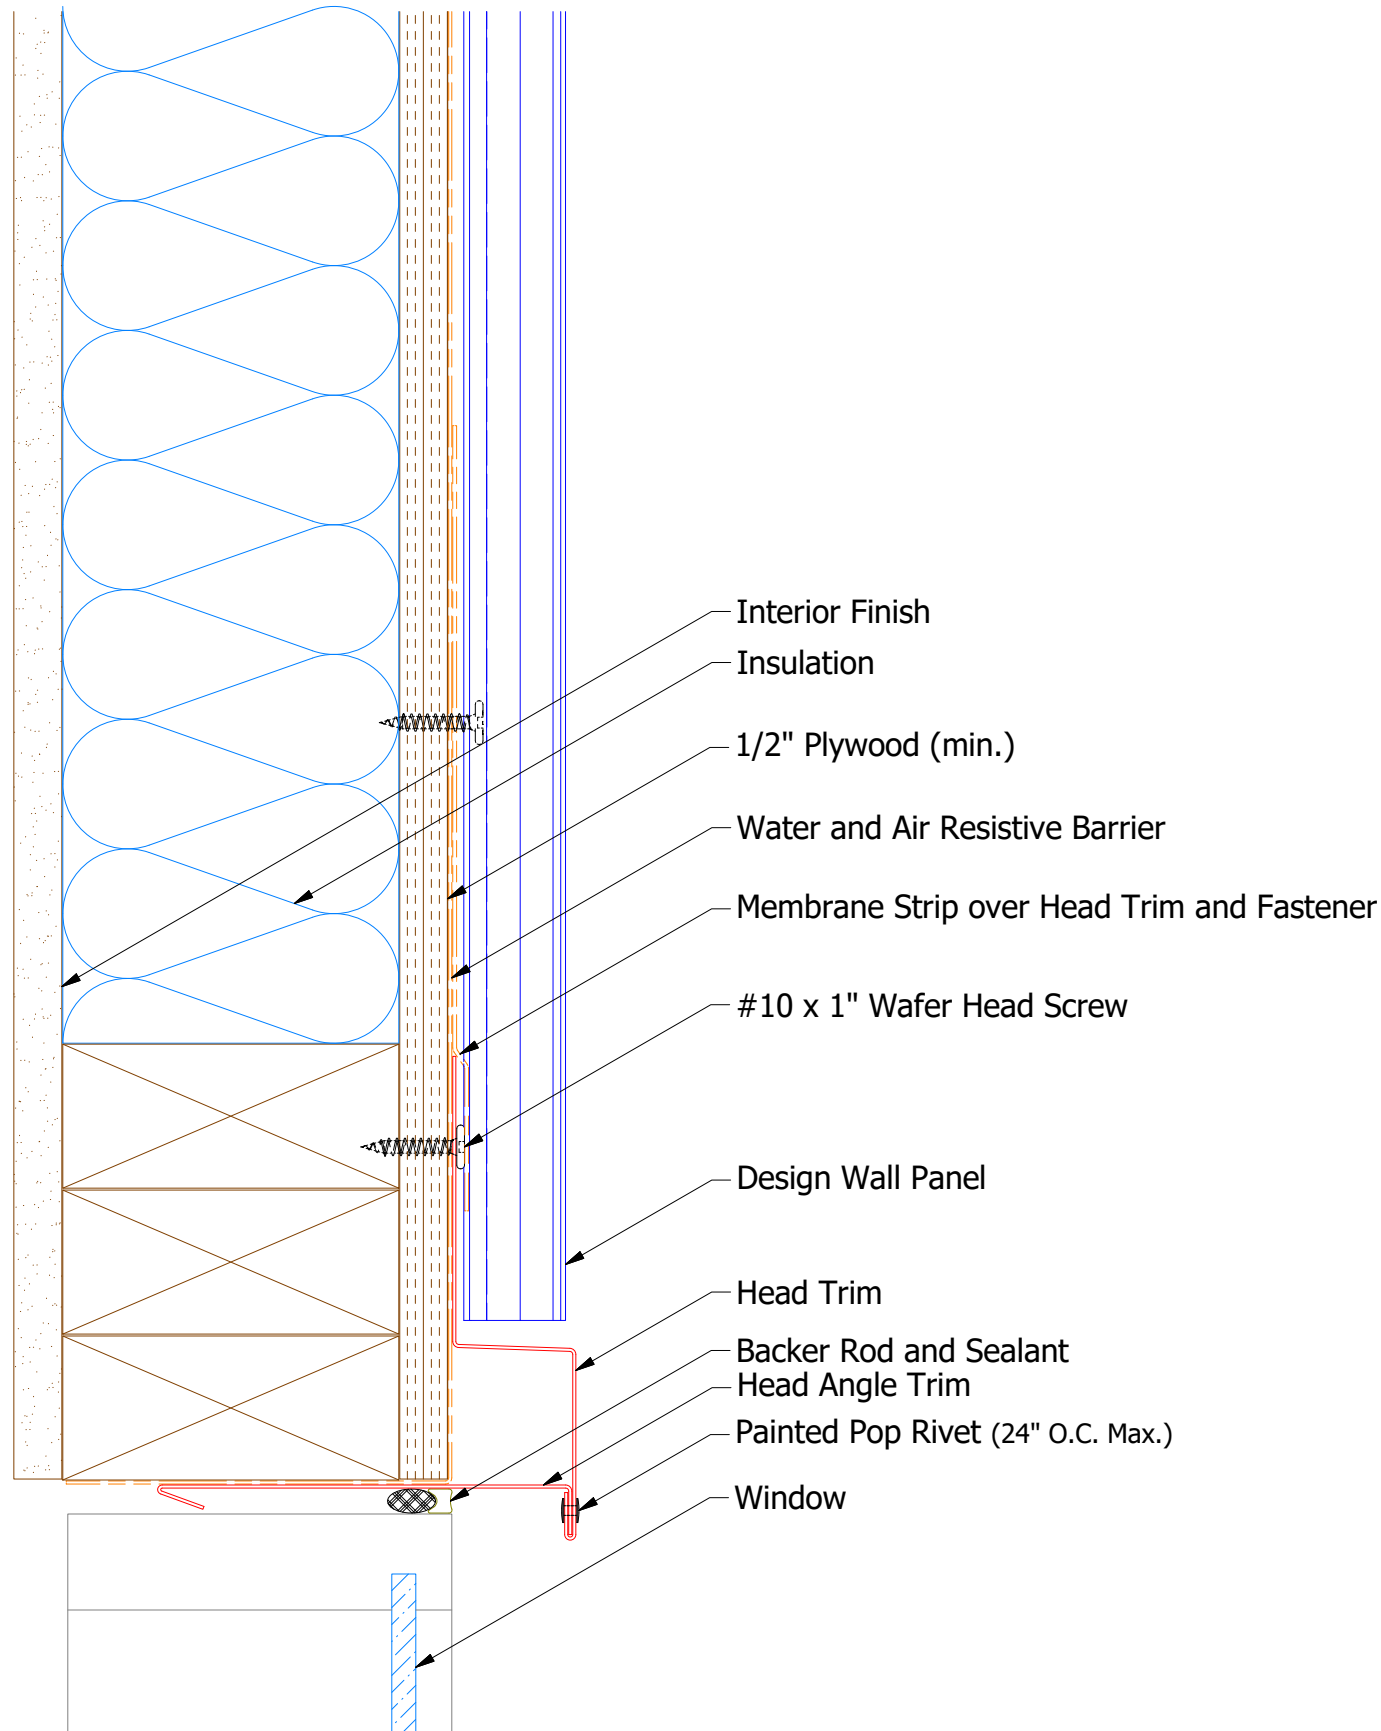

Vertical Panel

Head Trim
 DWA550: D1= 1 1/4"
 DSA550: D1= 2"

Head Angle Trim
 DWA690: D2= 4 1/4"
 DSA690: D2= 5"

Note: * denotes color side.

ATAS INTERNATIONAL, INC
 Allentown PA
 610-395-8445
 Mesa AZ
 480-558-7210

TITLE				Design Wall Head Detail	
REV. NO.	DATE	DESCRIPTION OF REVISION	BY	APP	
1	7/14/2021	Changed Pop Rivets to VHB Tape	DMR		
DWG. NO.				DR	DATE
				DMR	6/24/2016
MATERIAL				APP	DATE
				DAS	7/26/16
SH. SIZE				B	SCALE
					X:X