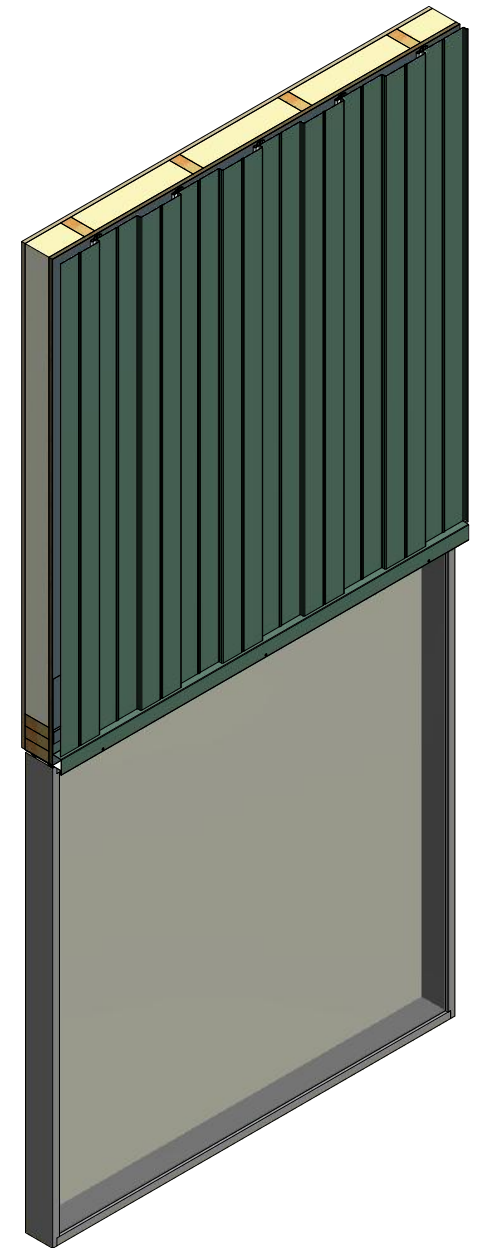

Vertical Panel

Head Trim
 DWA550: D1= 1 1/4"
 DSA550: D1= 2"

Head Angle Trim
 DWA690: D2= 4 1/4"
 DSA690: D2= 5"

Note: * denotes color side.

ATAS INTERNATIONAL, INC
 Allentown PA
 610-395-8445
 Mesa AZ
 480-558-7210

TITLE				Design Wall Head Detail	
REV. NO.	DATE	DESCRIPTION OF REVISION	BY	APP	
1	7/14/2021	Changed Pop Rivets to VHB Tape	DMR		
DWG. NO.				DR	DATE
				DMR	6/24/2016
MATERIAL				APP	DATE
				DAS	7/26/16
SH. SIZE				B	SCALE
					X:X