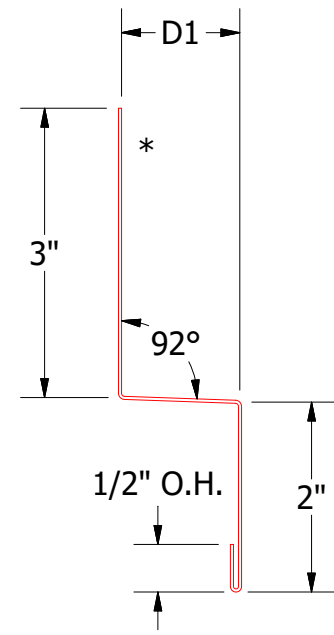

Vertical Panel

Head Trim
 DWA550: D1= 1 1/4"
 DSA550: D1= 2"

Head Angle Trim
 DWA690: D2= 4 1/4"
 DSA690: D2= 5"

Note: * denotes color side.

ATAS INTERNATIONAL, INC
 Allentown PA
 610-395-8445
 Mesa AZ
 480-558-7210

TITLE				Design Wall Head Detail	
REV. NO.	DATE	DESCRIPTION OF REVISION	BY	APP	
1	7/14/2021	Changed Pop Rivets to VHB Tape	DMR		
DWG. NO.				DR	DATE
				DMR	6/24/2016
MATERIAL				APP	DATE
				DAS	7/26/16
SH. SIZE				B	SCALE
					X:X