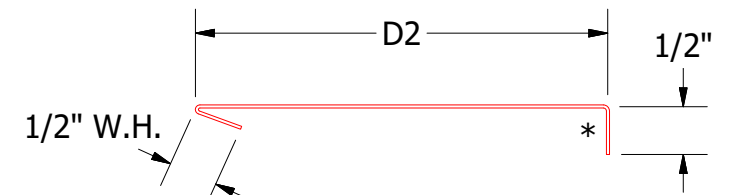

Vertical Panel

Head Trim
 DWA550: D1= 1 1/4"
 DSA550: D1= 2"

Head Angle Trim
 DWA690: D2= 4 1/4"
 DSA690: D2= 5"

Note: * denotes color side.

ATAS INTERNATIONAL, INC
 Allentown PA
 610-395-8445
 Mesa AZ
 480-558-7210

TITLE				Design Wall Head Detail	
REV. NO.	DATE	DESCRIPTION OF REVISION	BY	APP	
1	7/14/2021	Changed Pop Rivets to VHB Tape	DMR		
DWG. NO.				DR	DATE
				DMR	6/24/2016
MATERIAL				APP	DATE
				DAS	7/26/16
SH. SIZE				B	SCALE
					X:X