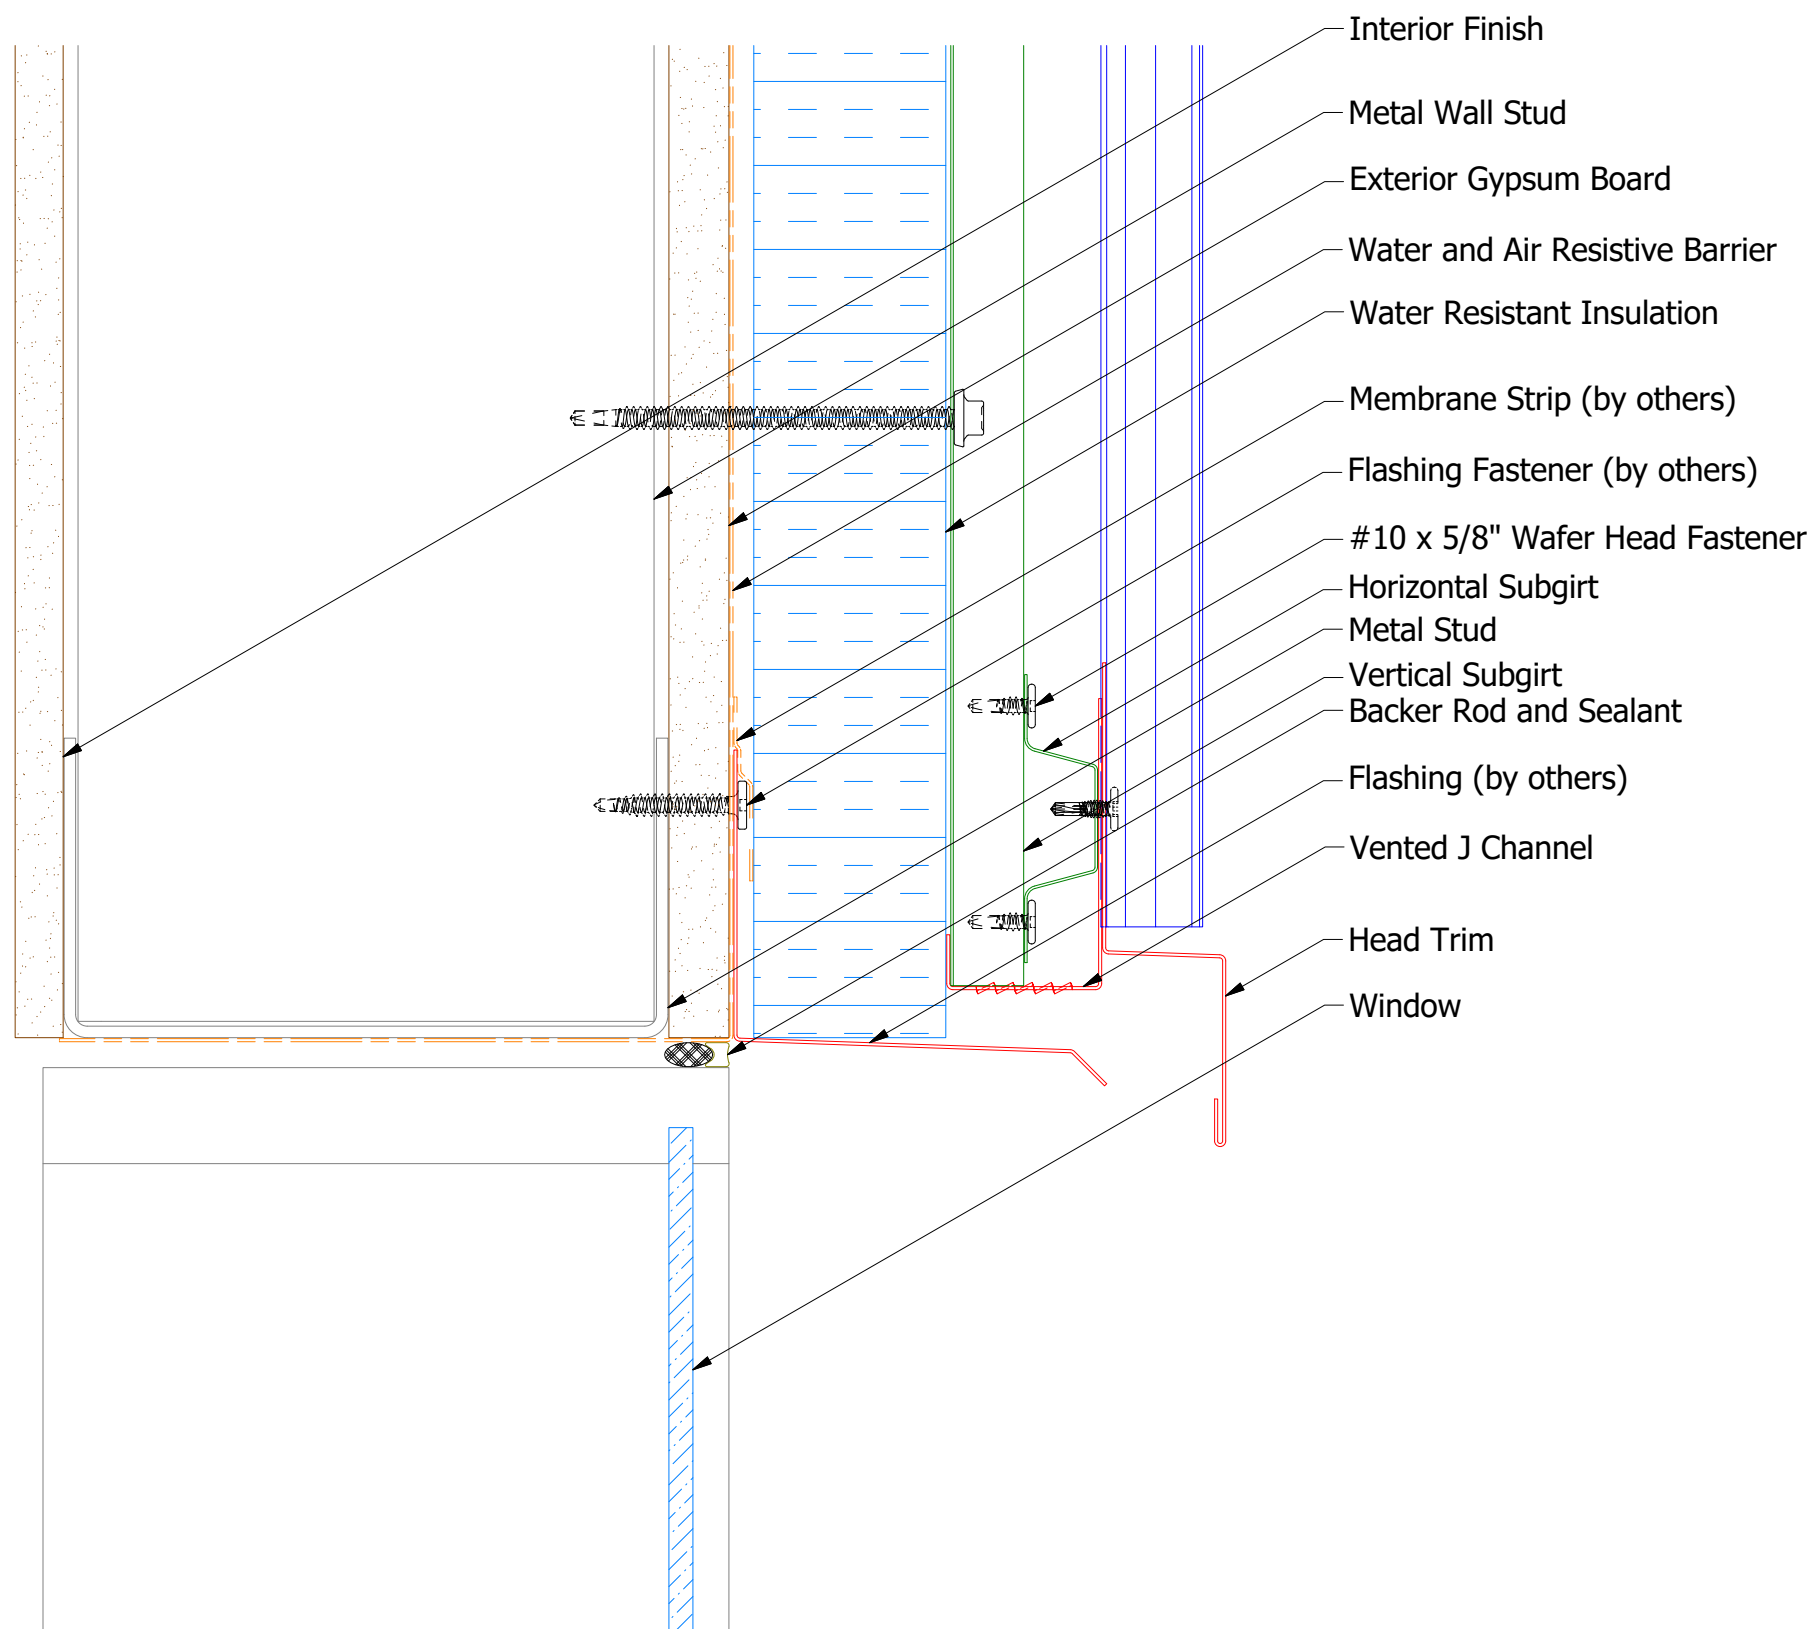

Vertical Panel

Head Trim
 DWA550: D1= 1 1/4"
 DSA550: D1= 2"

ATAS INTERNATIONAL, INC
 Allentown PA
 610-395-8445
 Mesa AZ
 480-558-7210

TITLE		Design Wall Open Head Detail	
DWG. NO.		DR	DATE
		DMR	7/14/2016
REV. NO.	DATE	APP	DATE
01	9/22/2021		
		MATERIAL	
		SH. SIZE	SCALE
		B	X:X
