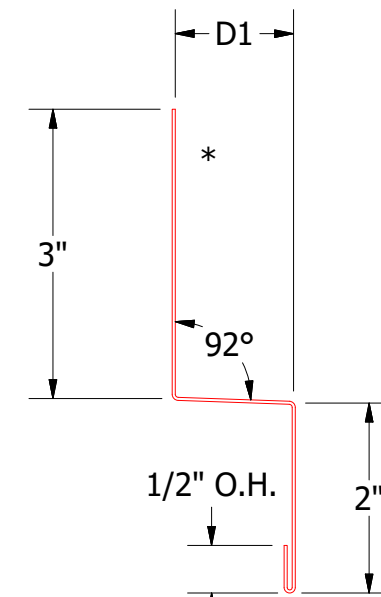

Vertical Panel

Head Trim
 DWA550: D1= 1 1/4"
 DSA550: D1= 2"

ATAS INTERNATIONAL, INC
 Allentown PA
 610-395-8445
 Mesa AZ
 480-558-7210

TITLE		Design Wall Open Head Detail	
DWG. NO.		DR	DATE
		DMR	7/14/2016
REV. NO.	DATE	APP	DATE
01	9/22/2021		
		MATERIAL	
		SH. SIZE	SCALE
		B	X:X
